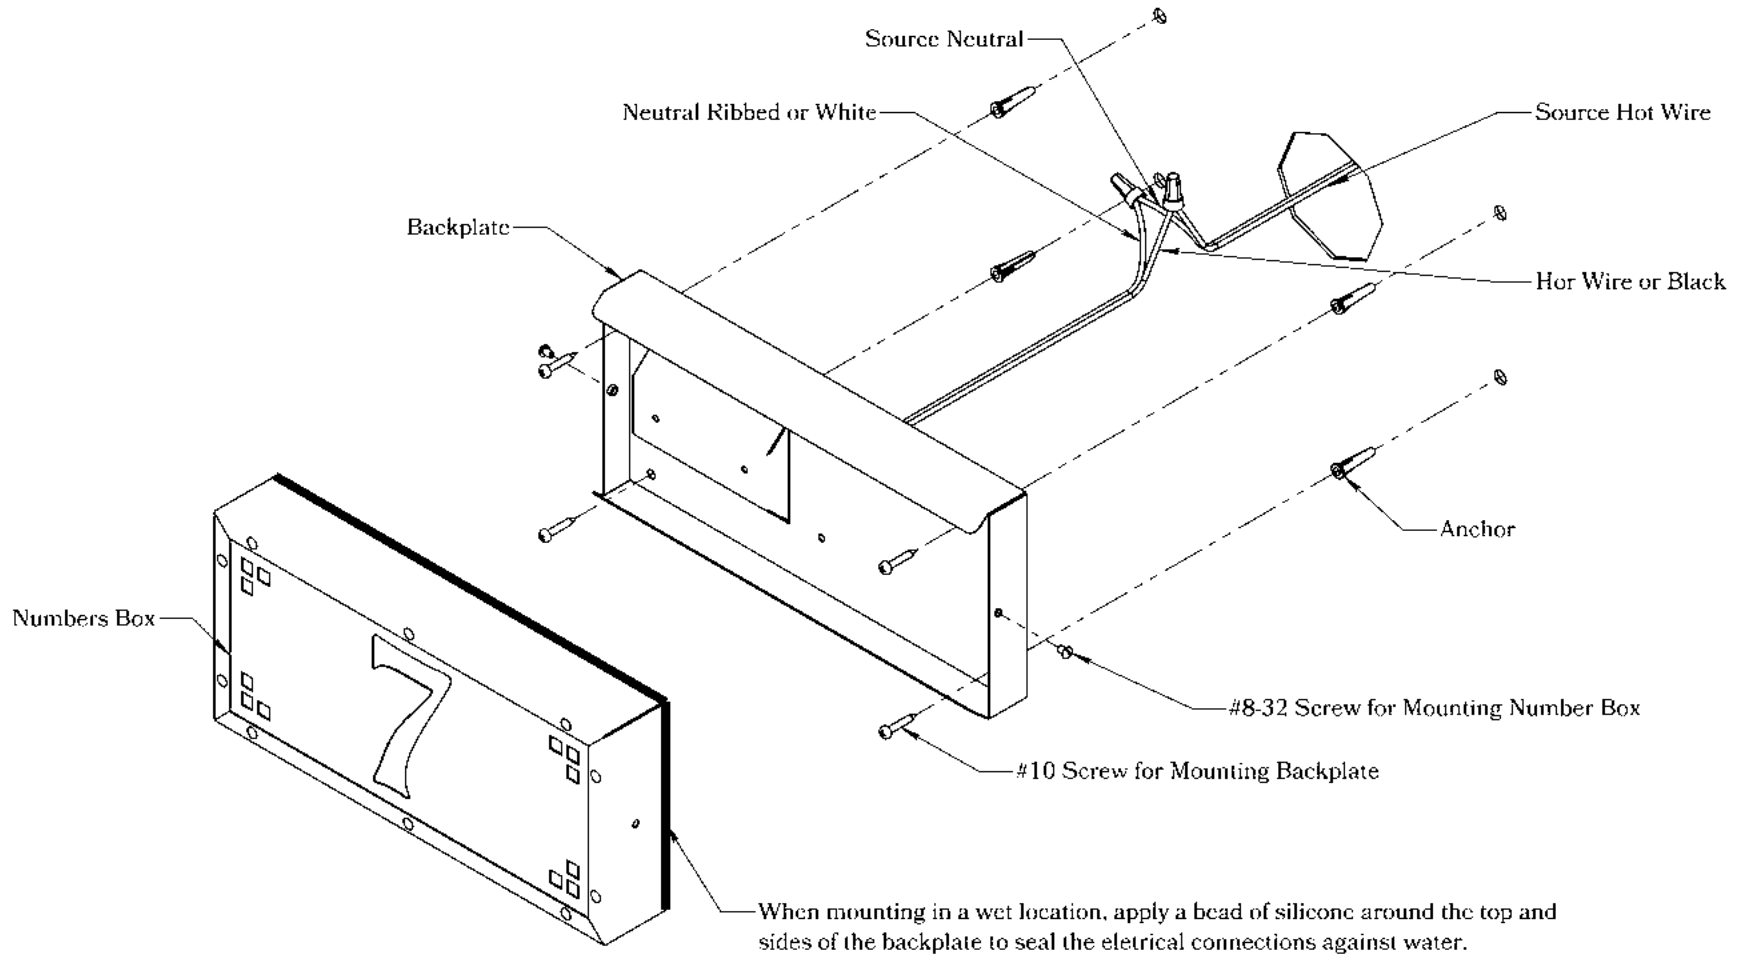

Electrical Specs

Voltage	12V or 120V
LED	Integrated
Wattage	3 Watts
On/Off Switch	Not Supplied

Additional Information

Manufacturer	America's Finest Lighting
Material	Brass

Mounting Instructions | Illuminated House Number-12V

CAUTION—DISCONNECT POWER

Always shut off power when installing or repairing this (or any other) electrical appliance. Failure to do so may result in severe injury or death. This product must be installed in accordance with applicable installation codes by a person familiar with the construction and operation of the product, and the hazards involved.

Mounting Instructions | Illuminated House Number-120V

CAUTION—DISCONNECT POWER

Always shut off power when installing or repairing this (or any other) electrical appliance. Failure to do so may result in severe injury or death. This product must be installed in accordance with applicable installation codes by a person familiar with the construction and operation of the product, and the hazards involved.