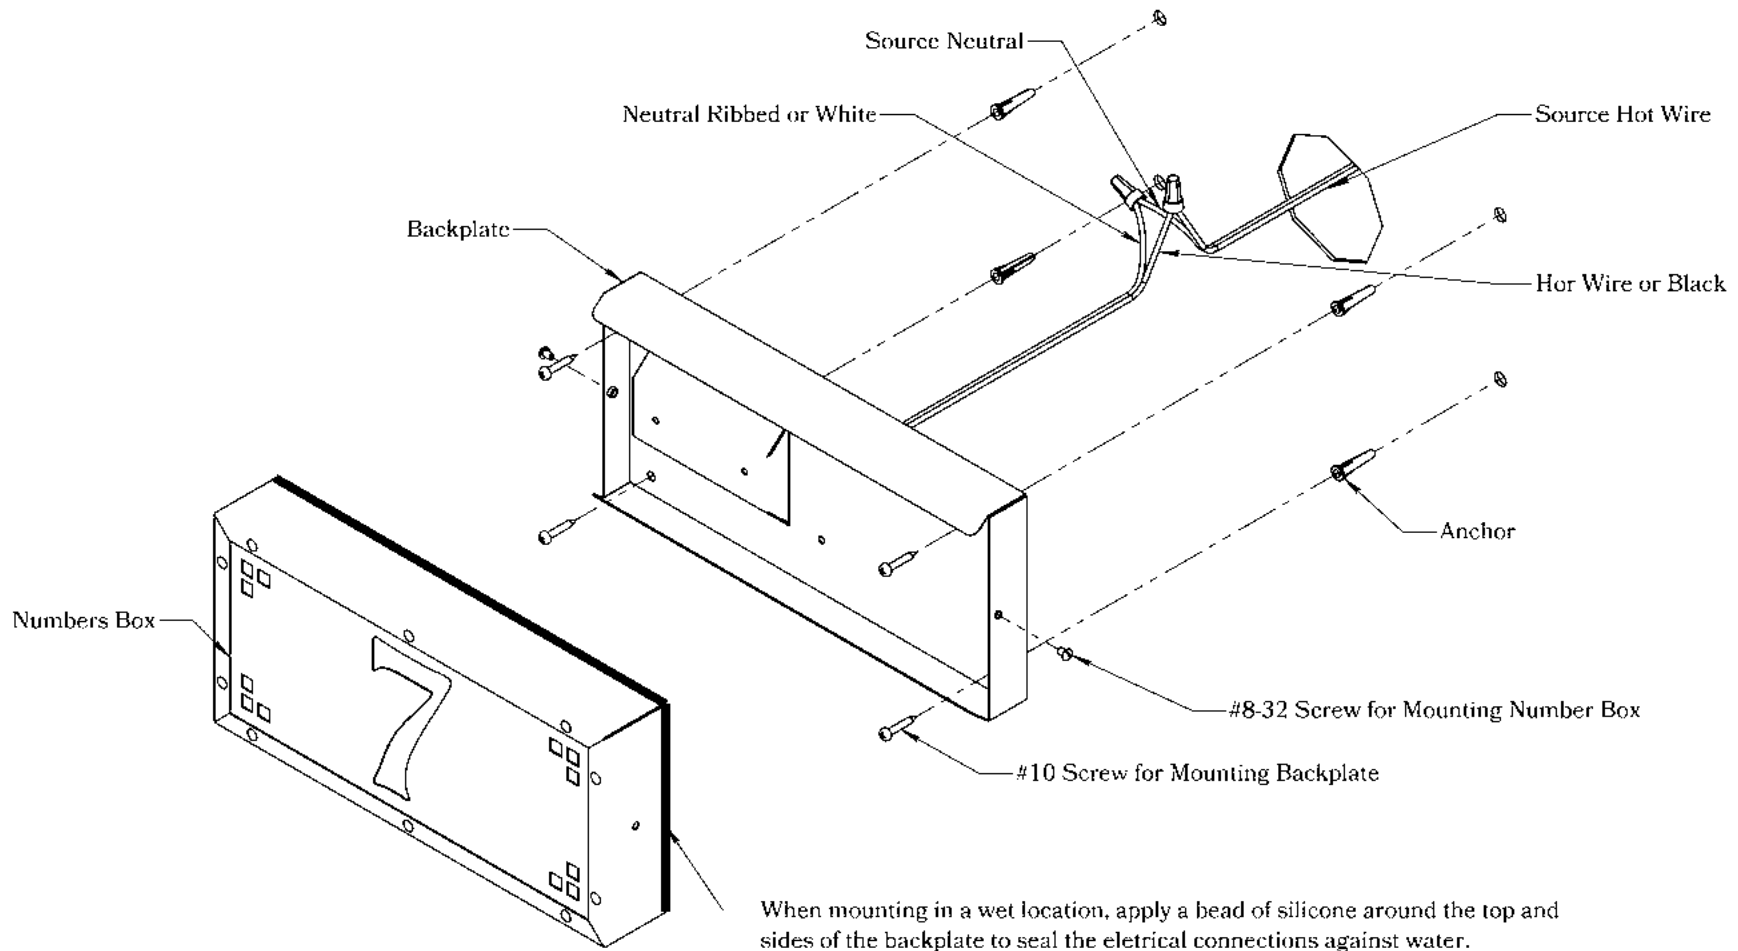

Electrical Specs

Voltage	12V or 120V
LED	Integrated
Wattage	3 Watts
On/Off Switch	Not Supplied

Additional Information

Manufacturer	America's Finest Lighting
Material	Brass

Mounting Instructions | Illuminated House Number-12V

CAUTION—DISCONNECT POWER

Always shut off power when installing or repairing this (or any other) electrical appliance. Failure to do so may result in severe injury or death. This product must be installed in accordance with applicable installation codes by a person familiar with the construction and operation of the product, and the hazards involved.

Mounting Instructions | Illuminated House Number-120V

CAUTION—DISCONNECT POWER

Always shut off power when installing or repairing this (or any other) electrical appliance. Failure to do so may result in severe injury or death. This product must be installed in accordance with applicable installation codes by a person familiar with the construction and operation of the product, and the hazards involved.