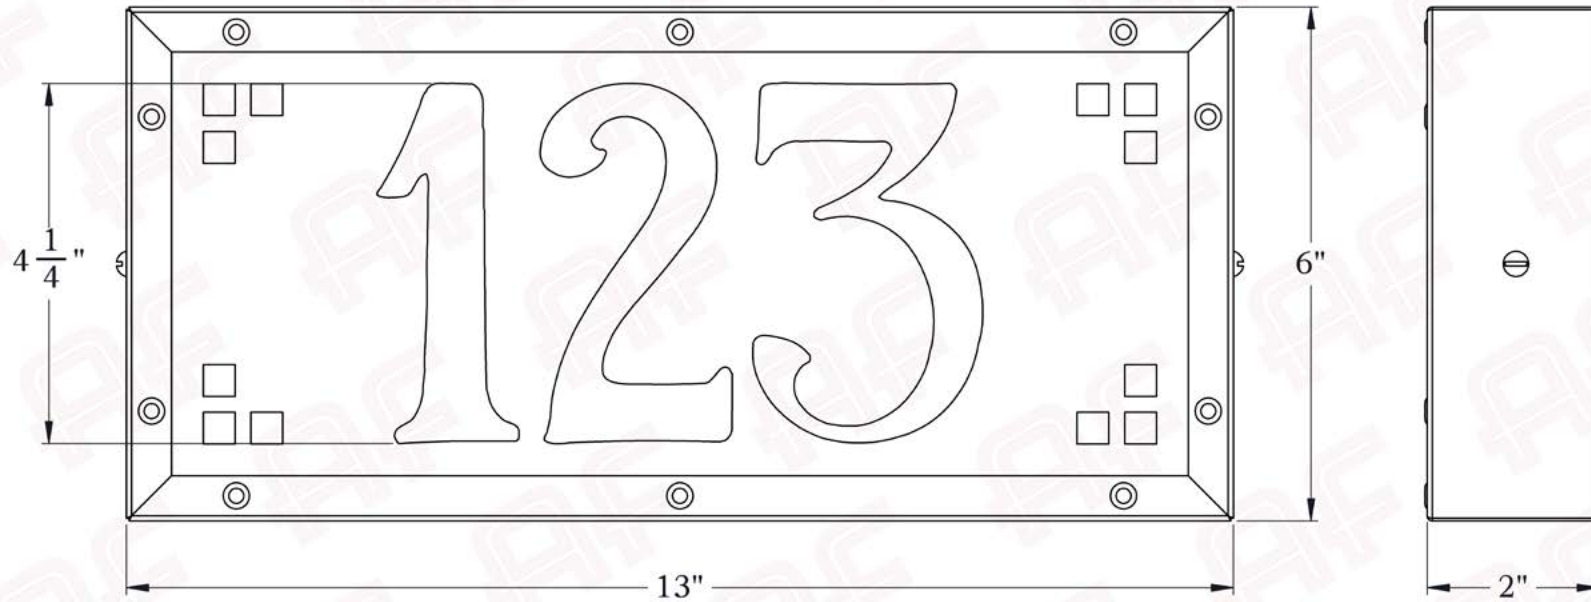

The Pasadena Series
Illuminated House Numbers
For Addresses with One to Three Digits

AMERICA'S FINEST 
 *Lighting & Mailbox Co.*

FITS ONE, TWO OR THREE-DIGIT ADDRESS NUMBERS ONLY

Dimensions

Width	13"
Height	6"
Projections	2"
Number Height	4 1/4"

Electrical Specs

Voltage	12V or 120V
LED	Integrated
Wattage	3 Watts
On/Off Switch	Not Supplied

Additional Information

Manufacturer	America's Finest Lighting
Material	Brass

Mounting Instructions | Illuminated House Number-12V