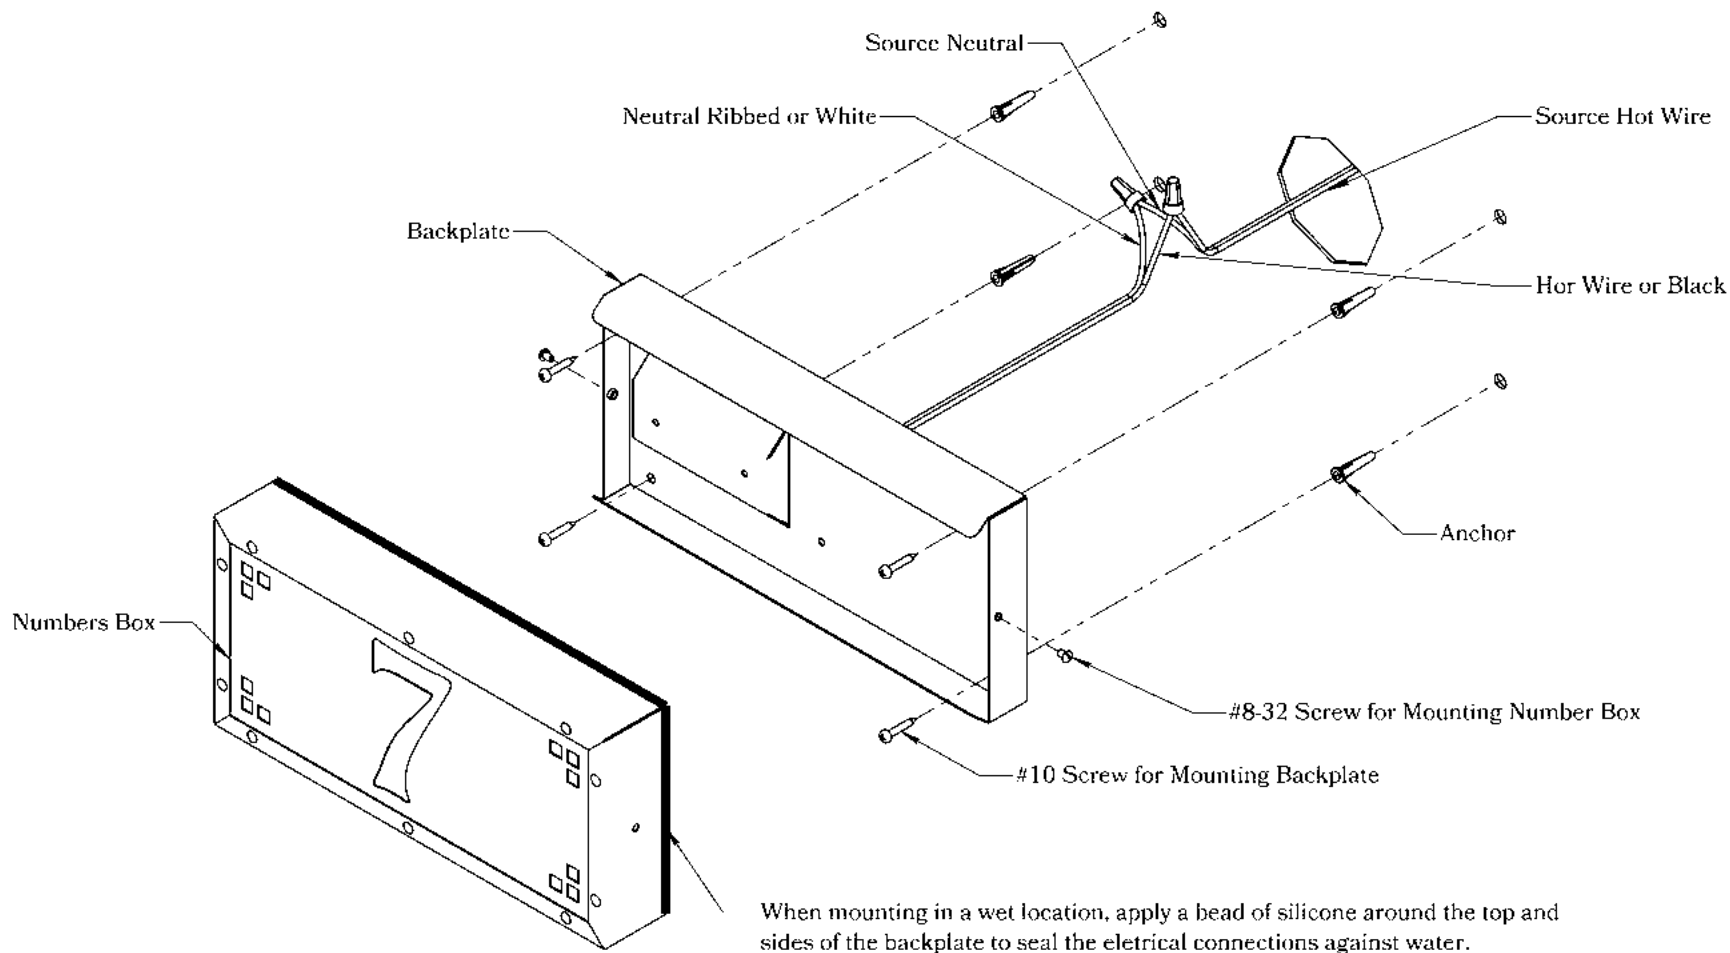

## Dimensions

Width	19"
Height	6"
Projections	2"
Number Height	4 3/4"

## Electrical Specs

Voltage	12V or 120V
LED	Integrated
Wattage	5 Watts
On/Off Switch	Not Supplied

## Additional Information

Manufacturer	America's Finest Lighting
Material	Brass

**Mounting Instructions** | Illuminated House Number-12V

**CAUTION—DISCONNECT POWER**

Always shut off power when installing or repairing this (or any other) electrical appliance. Failure to do so may result in severe injury or death. This product must be installed in accordance with applicable installation codes by a person familiar with the construction and operation of the product, and the hazards involved.

**Mounting Instructions** | Illuminated House Number-120V

**CAUTION—DISCONNECT POWER**

Always shut off power when installing or repairing this (or any other) electrical appliance. Failure to do so may result in severe injury or death. This product must be installed in accordance with applicable installation codes by a person familiar with the construction and operation of the product, and the hazards involved.