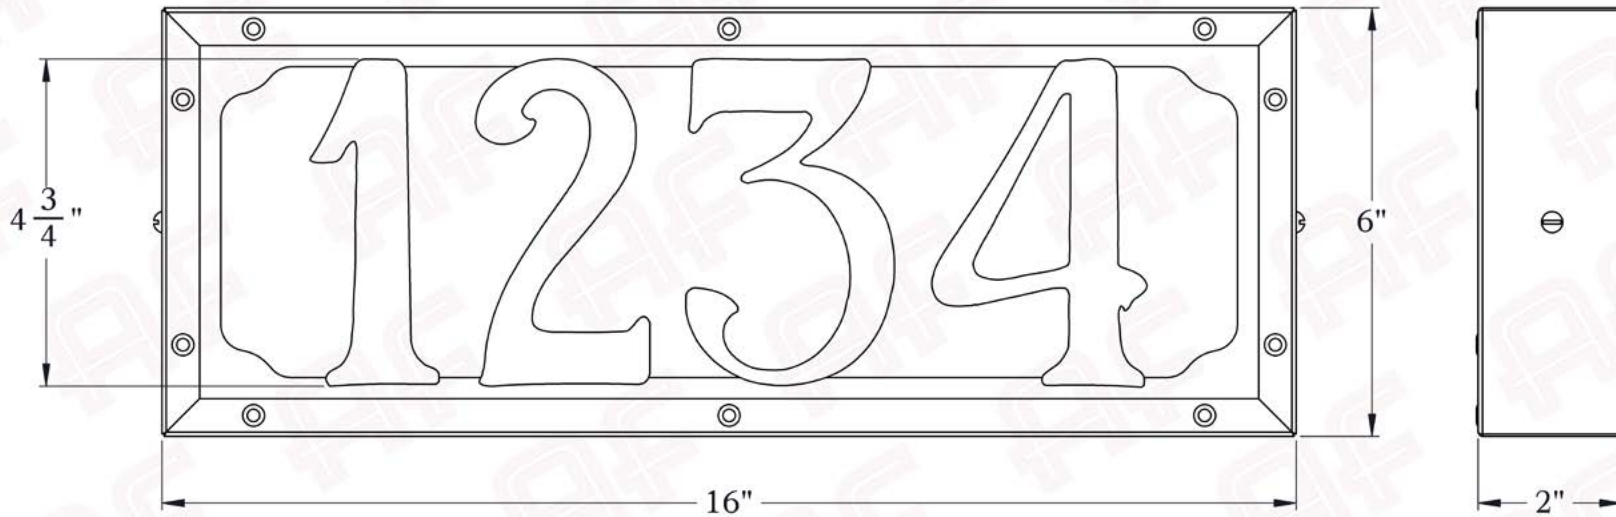

The Willowglen Series
Illuminated House Numbers
For Addresses with Four Digits

AMERICA'S FINEST 
 *Lighting & Mailbox Co.* 

FITS FOUR-DIGIT ADDRESS NUMBERS ONLY

Dimensions

Width	16"
Height	6"
Projections	2"
Number Height	4 3/4"

Electrical Specs

Voltage	12V or 120V
LED	Integrated
Wattage	4 Watts
On/Off Switch	Not Supplied

Additional Information

Manufacturer	America's Finest Lighting
Material	Brass

Mounting Instructions | Illuminated House Number-12V