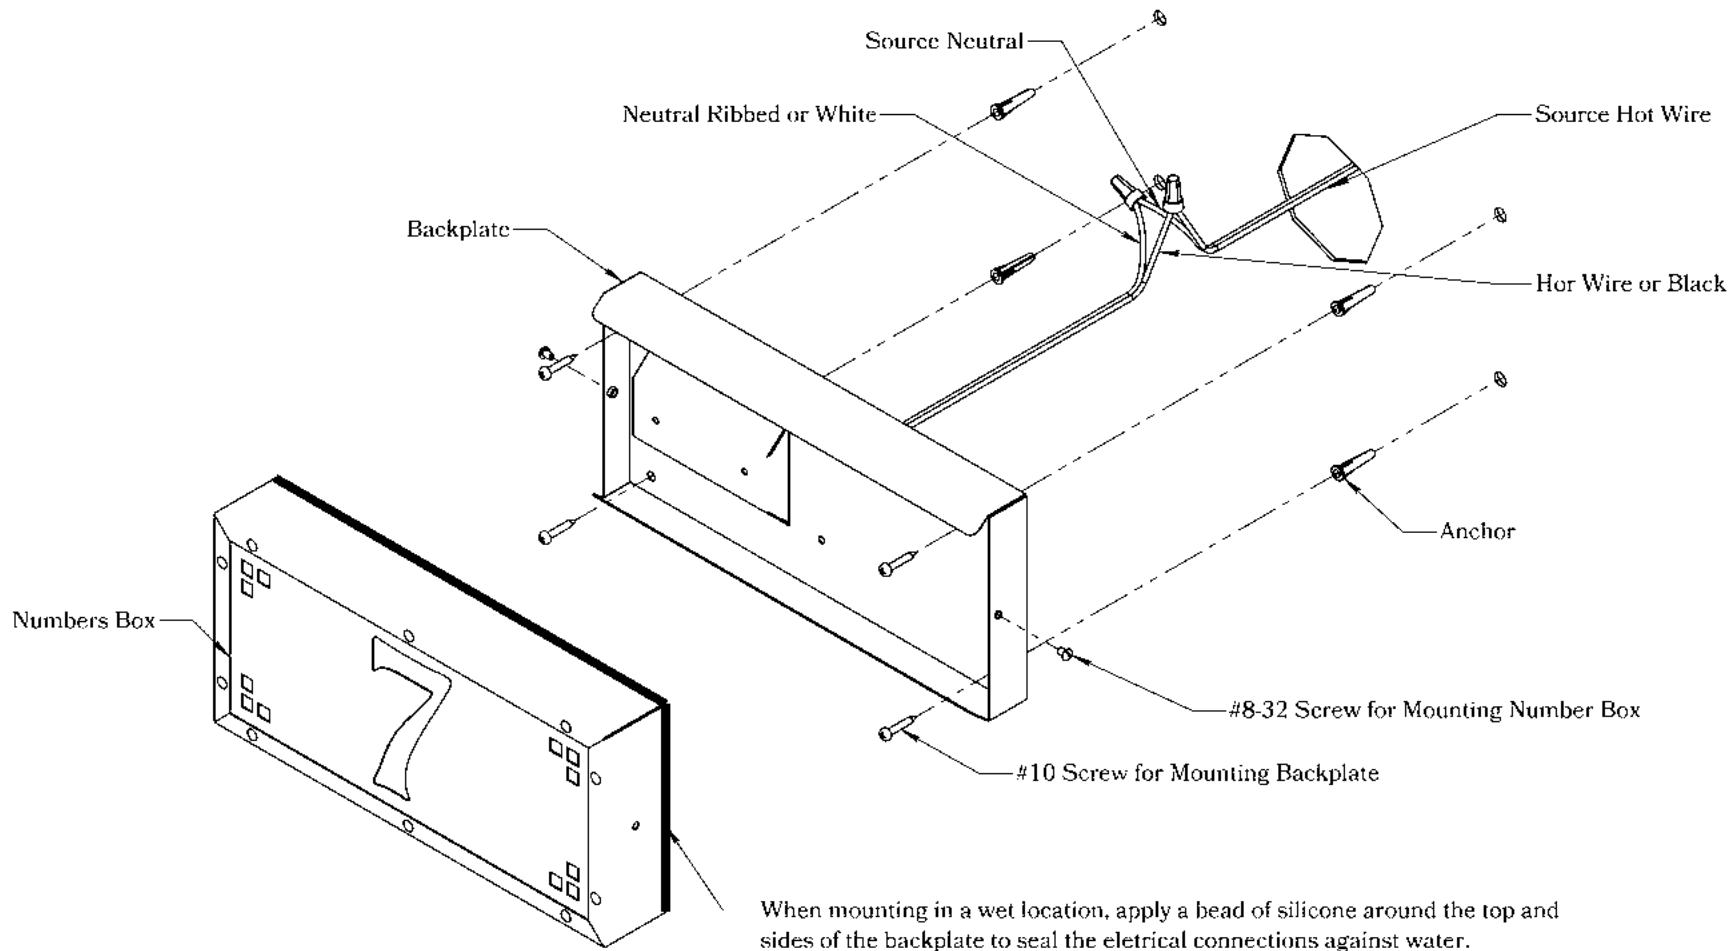

Electrical Specs

Voltage	12V or 120V
LED	Integrated
Wattage	4 Watts
On/Off Switch	Not Supplied

Additional Information

Manufacturer	America's Finest Lighting
Material	Brass

Mounting Instructions | Illuminated House Number-12V

CAUTION—DISCONNECT POWER

Always shut off power when installing or repairing this (or any other) electrical appliance. Failure to do so may result in severe injury or death. This product must be installed in accordance with applicable installation codes by a person familiar with the construction and operation of the product, and the hazards involved.

Mounting Instructions | Illuminated House Number-120V

CAUTION—DISCONNECT POWER

Always shut off power when installing or repairing this (or any other) electrical appliance. Failure to do so may result in severe injury or death. This product must be installed in accordance with applicable installation codes by a person familiar with the construction and operation of the product, and the hazards involved.