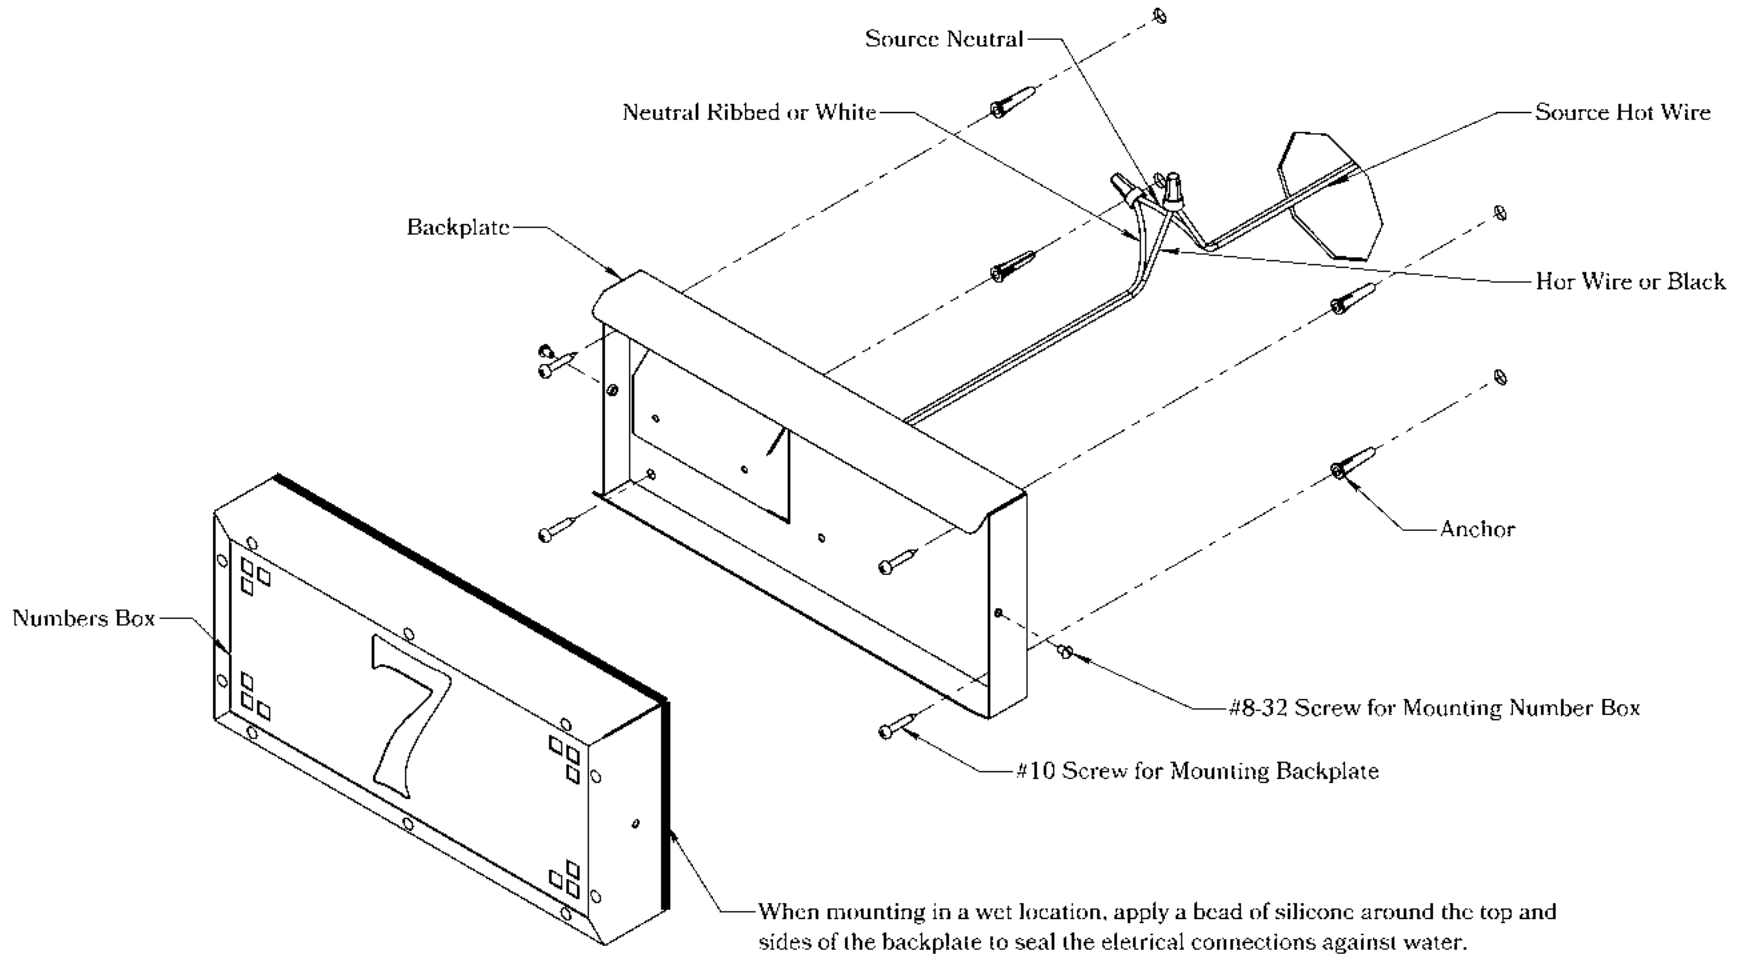

Electrical Specs

Voltage	12V or 120V
LED	Integrated
Wattage	4 Watts
On/Off Switch	Not Supplied

Additional Information

Manufacturer	America's Finest Lighting
Material	Brass

Mounting Instructions | Illuminated House Number-12V

CAUTION—DISCONNECT POWER

Always shut off power when installing or repairing this (or any other) electrical appliance. Failure to do so may result in severe injury or death. This product must be installed in accordance with applicable installation codes by a person familiar with the construction and operation of the product, and the hazards involved.

Mounting Instructions | Illuminated House Number-120V

CAUTION—DISCONNECT POWER

Always shut off power when installing or repairing this (or any other) electrical appliance. Failure to do so may result in severe injury or death. This product must be installed in accordance with applicable installation codes by a person familiar with the construction and operation of the product, and the hazards involved.