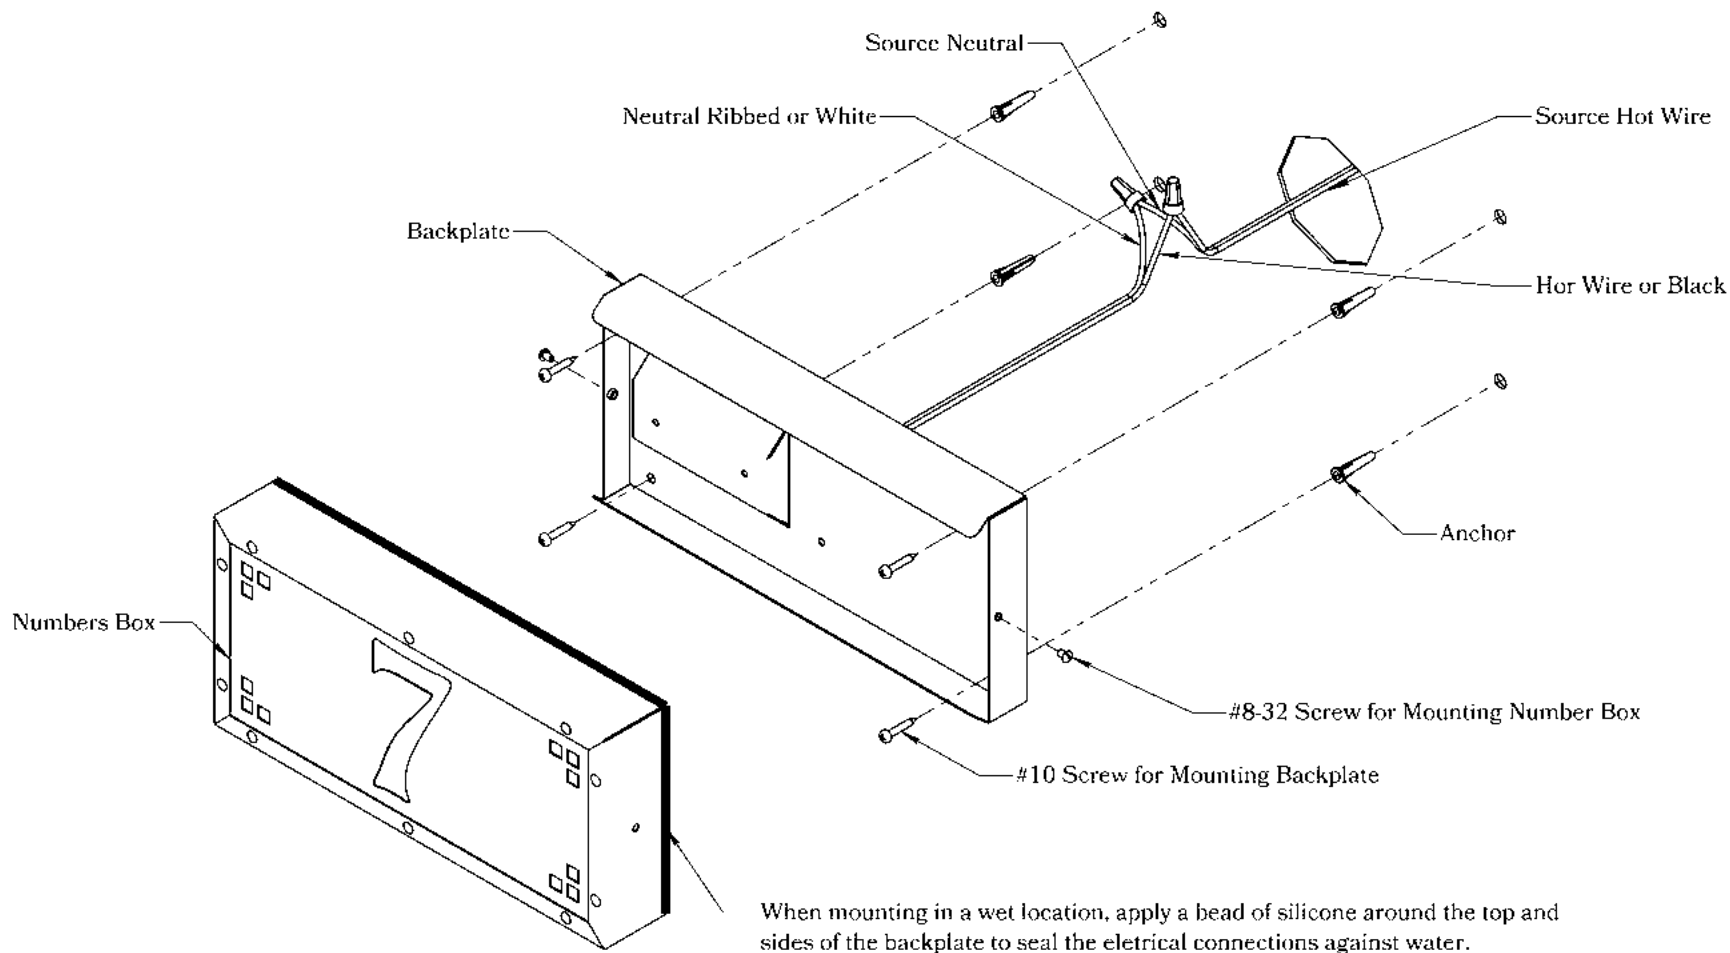

Electrical Specs

Voltage	12V or 120V
LED	Integrated
Wattage	3 Watts
On/Off Switch	Not Supplied

Additional Information

Manufacturer	America's Finest Lighting
Material	Brass

Mounting Instructions | Illuminated House Number-12V

CAUTION—DISCONNECT POWER

Always shut off power when installing or repairing this (or any other) electrical appliance. Failure to do so may result in severe injury or death. This product must be installed in accordance with applicable installation codes by a person familiar with the construction and operation of the product, and the hazards involved.

Mounting Instructions | Illuminated House Number-120V

CAUTION—DISCONNECT POWER

Always shut off power when installing or repairing this (or any other) electrical appliance. Failure to do so may result in severe injury or death. This product must be installed in accordance with applicable installation codes by a person familiar with the construction and operation of the product, and the hazards involved.