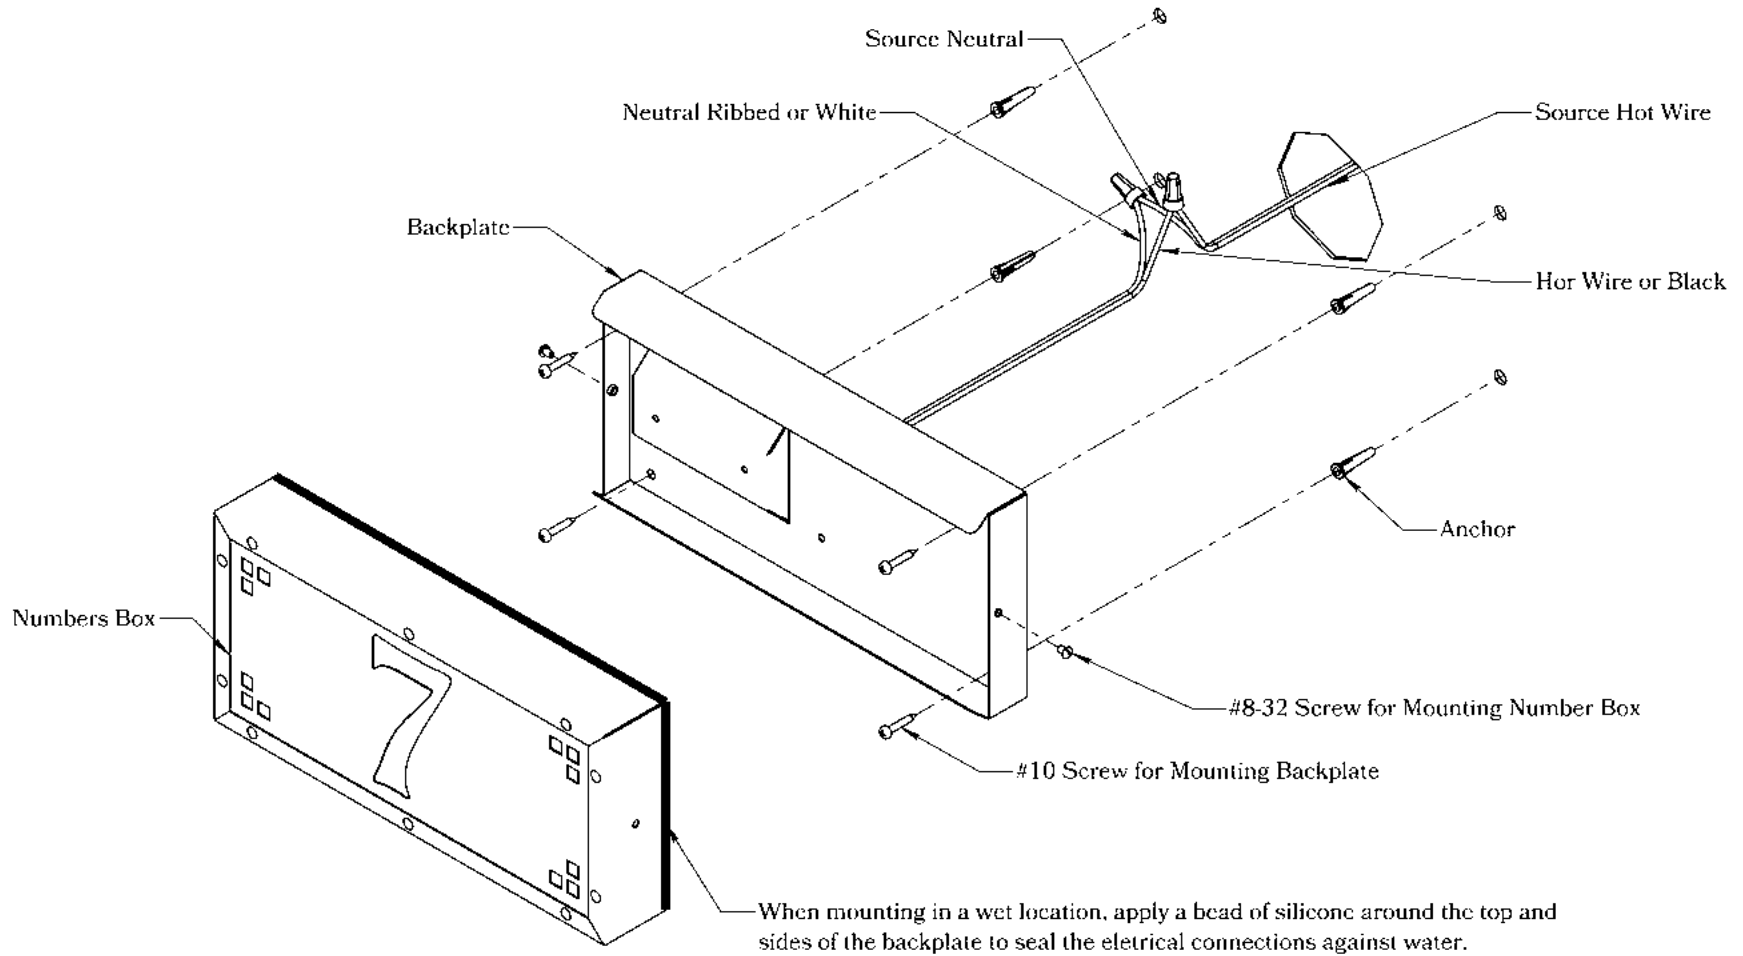

Mounting Instructions | Illuminated House Number-120V

CAUTION—DISCONNECT POWER

Always shut off power when installing or repairing this (or any other) electrical appliance. Failure to do so may result in severe injury or death. This product must be installed in accordance with applicable installation codes by a person familiar with the construction and operation of the product, and the hazards involved.