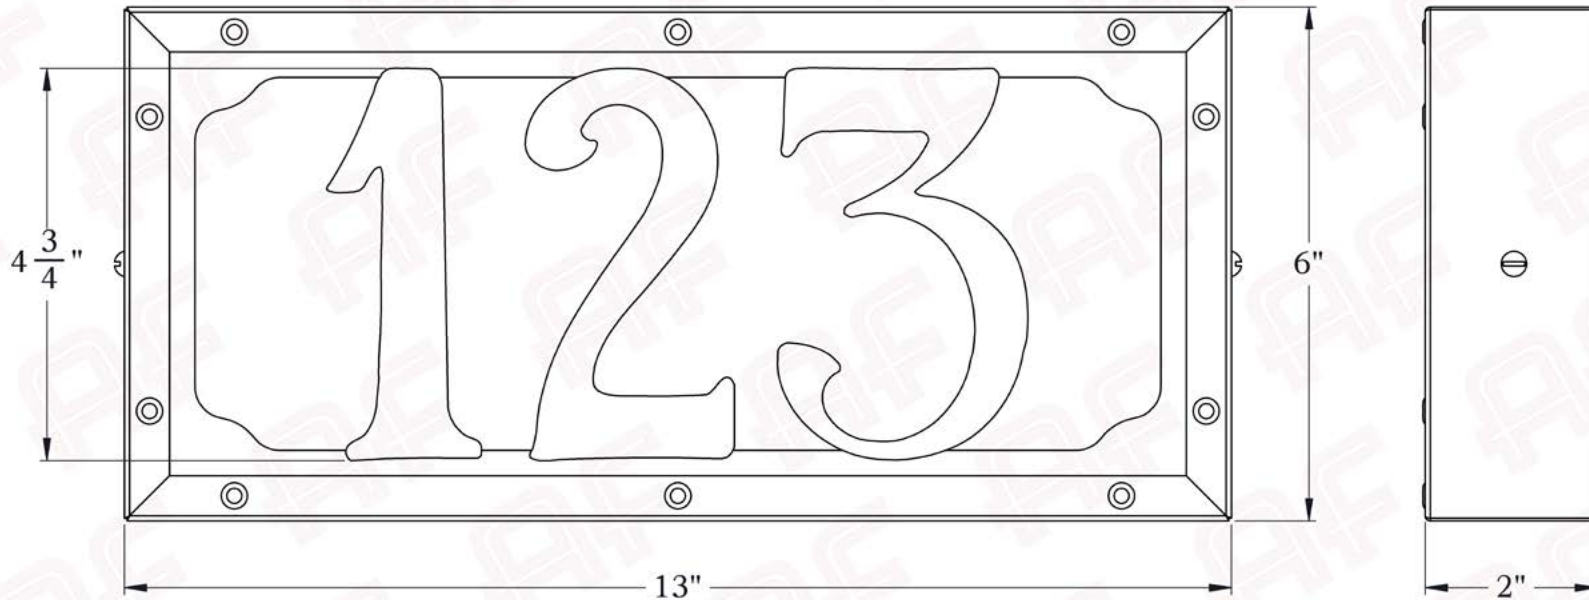

The Willowglen Series
Illuminated House Numbers
For Addresses with One to Three Digits

AMERICA'S FINEST 
 *Lighting & Mailbox Co.* 

FITS ONE, TWO OR THREE-DIGIT ADDRESS NUMBERS

Dimensions

Width	13"
Height	6"
Projections	2"
Number Height	4 3/4"

Electrical Specs

Voltage	12V or 120V
LED	Integrated
Wattage	3 Watts
On/Off Switch	Not Supplied

Additional Information

Manufacturer	America's Finest Lighting
Material	Brass

Mounting Instructions | Illuminated House Number-12V