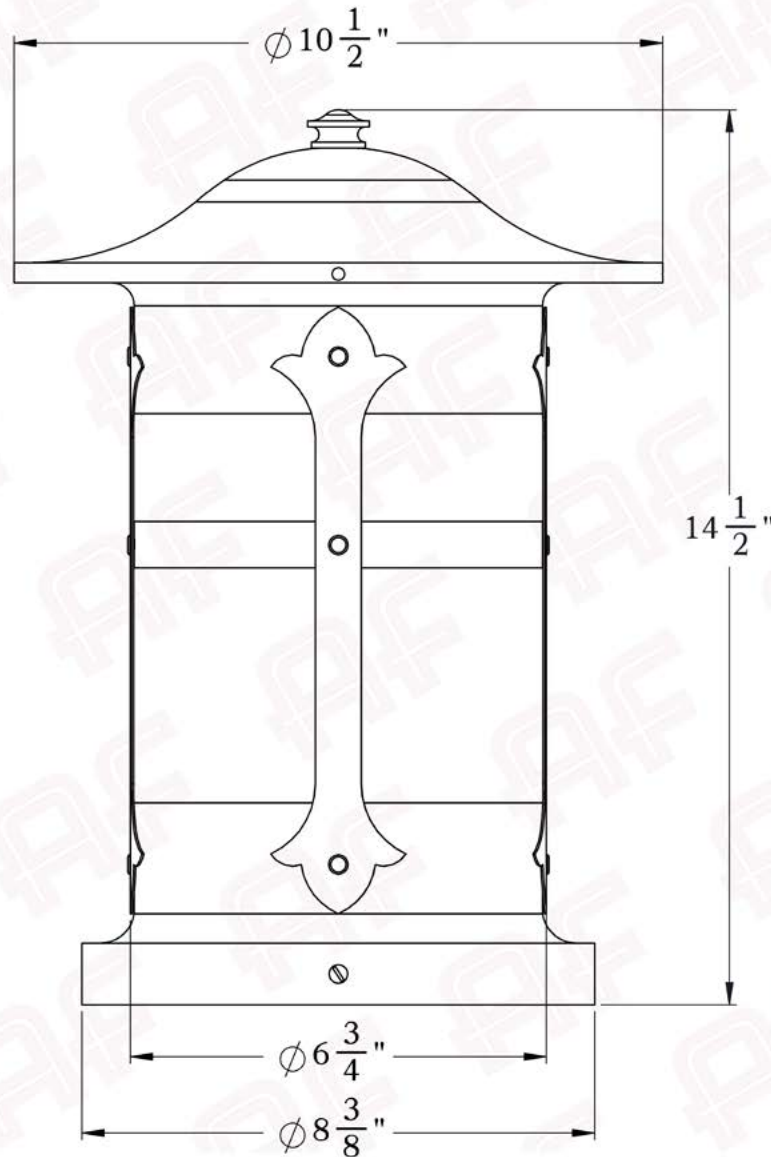

The Holly Series
Column Mounted Lantern
Large

AMERICA'S FINEST 
Lighting & Mailbox Co.

Large

AMERICA'S FINEST
Lighting & Mailbox Co.
975 N. Enterprise St. Orange, CA 92867

PRODUCT No. | 104-6
TITLE | Holly
UL RATING | Wet

LAMP BASE | Medium Base (E26)
MAX WATTAGE | 100W
VOLTAGE | 12V or 120V

PROPRIETARY AND CONFIDENTIAL
The information contained in this drawing is the sole property of America's Finest. Any reproduction in part or as a whole without written permission from America's Finest is prohibited.

Dimensions

Roof Width	10 1/2"
Body Width	6 3/4"
Height	14 1/2"
Mounting Plate	8 3/8"

Electrical Specs

UL Rating	Wet
Voltage	12V or 120V
Socket Type	Medium Base - E26
Number of Light Bulbs	1
Max Wattage per Bulb	100W
LED Bulb	Supplied