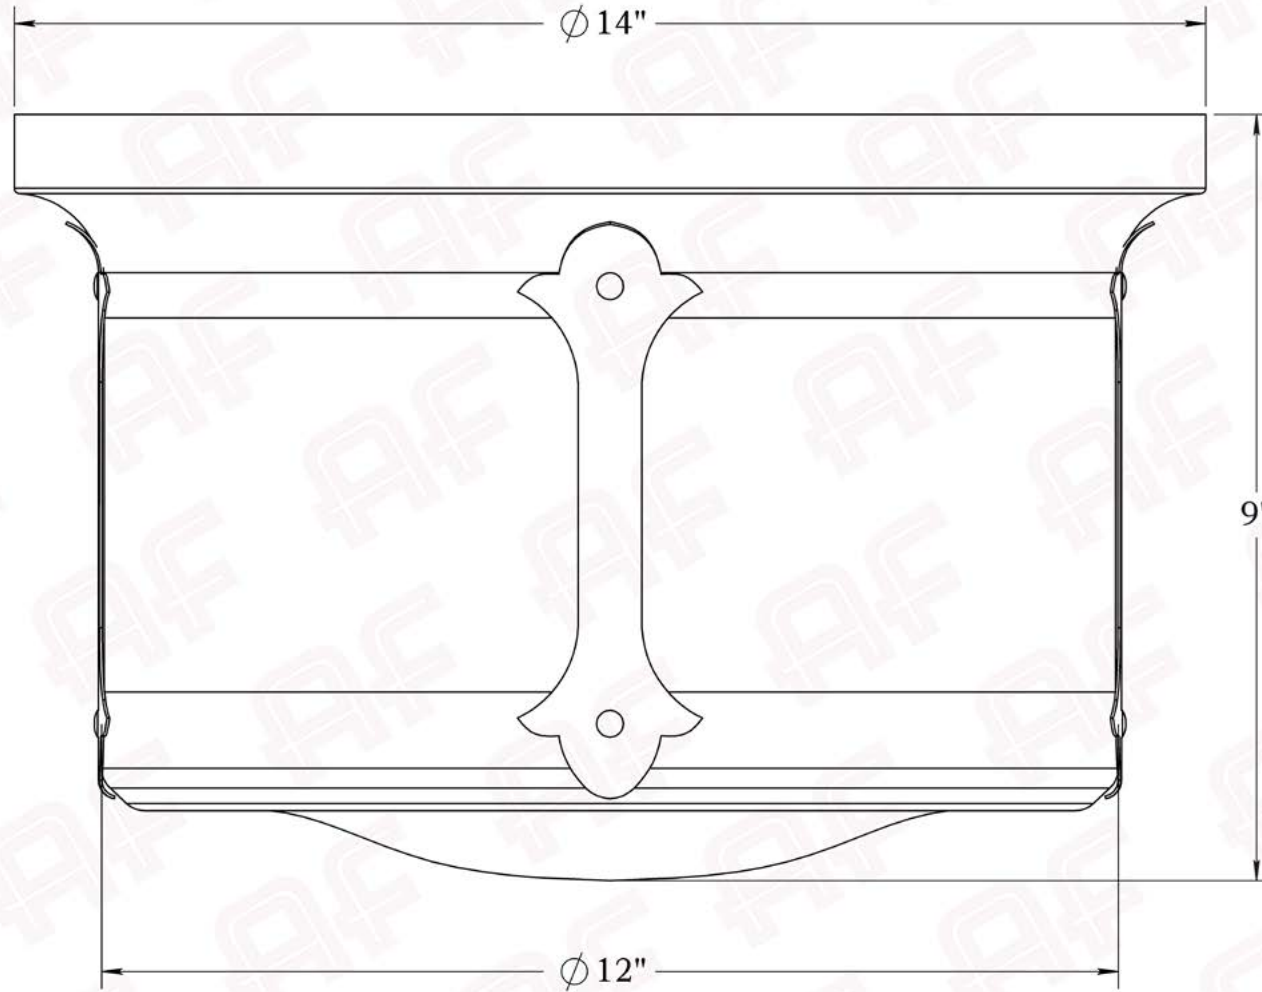

Large

AMERICA'S FINEST
Lighting & Mailbox Co.
975 N. Enterprise St. Orange, CA 92867

PRODUCT No. | 104-5
TITLE | Holly
UL RATING | Damp

LAMP BASE | Medium Base (E26)
MAX WATTAGE | 2-60W
VOLTAGE | 120V

PROPRIETARY AND CONFIDENTIAL
The information contained in this drawing is the sole property of America's Finest. Any reproduction in part or as a whole without written permission from America's Finest is prohibited.