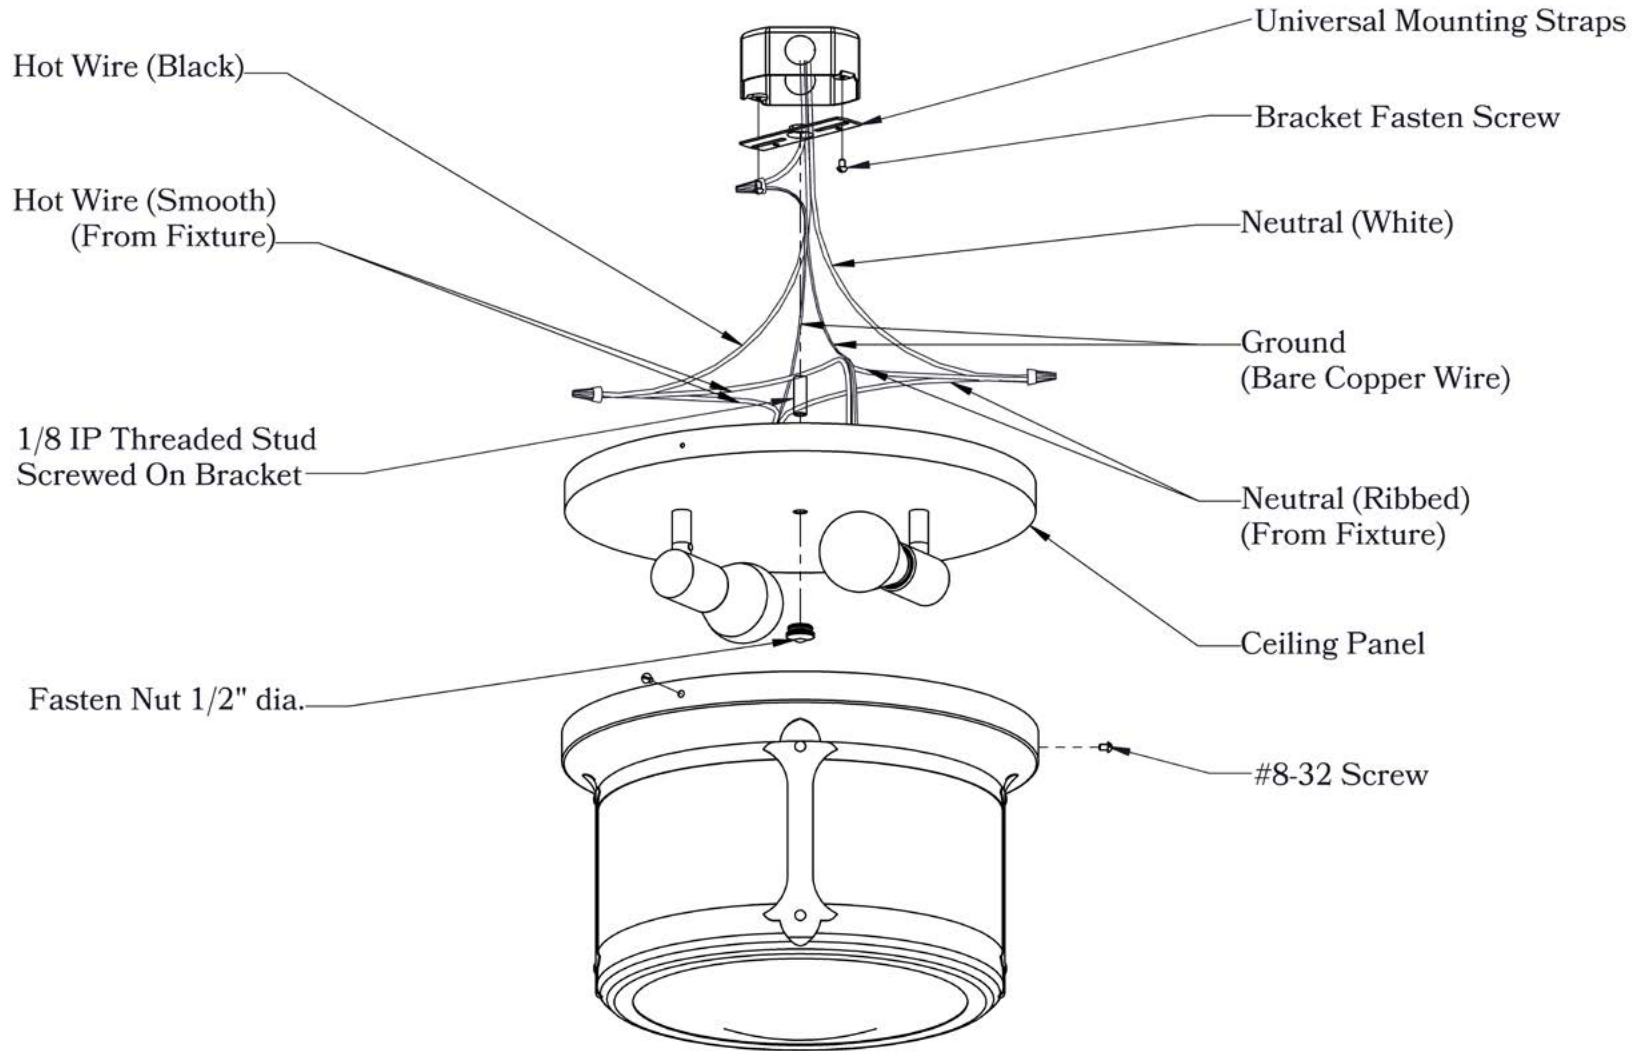

Mounting Instructions | Round Ceiling Mount

CAUTION—DISCONNECT POWER

Always shut off power when installing or repairing this (or any other) electrical appliance. Failure to do so may result in severe injury or death. This product must be installed in accordance with applicable installation codes by a person familiar with the construction and operation of the product, and the hazards involved.