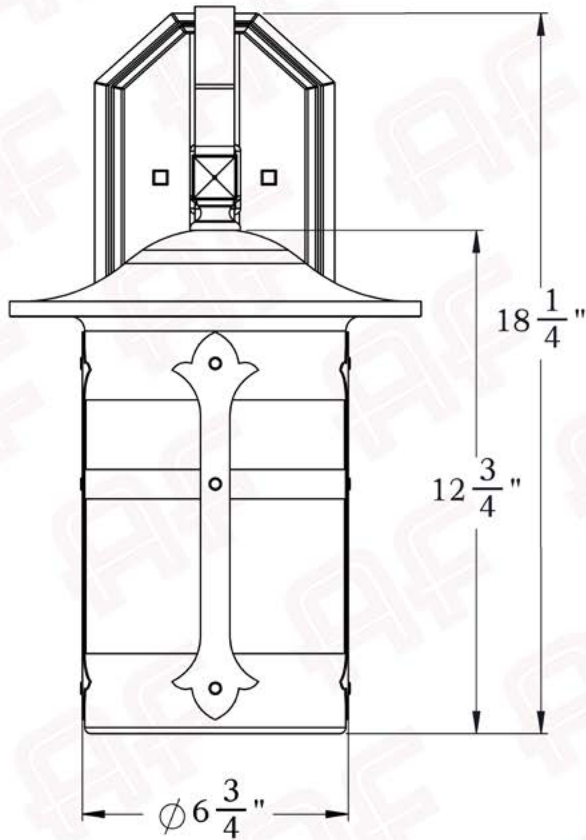

The Holly Series
Scroll Arm Sconce
Large

AMERICA'S FINEST 
Lighting & Mailbox Co.

Large

FRONT VIEW

SIDE VIEW

BACKPLATE VIEW

AMERICA'S FINEST
Lighting & Mailbox Co.
975 N. Enterprise St. Orange, CA 92867

PRODUCT No. | 104-1
TITLE | Holly
UL RATING | Wet

LAMP BASE | Medium Base (E26)
MAX WATTAGE | 100W
VOLTAGE | 120V

PROPRIETARY AND CONFIDENTIAL
The information contained in this drawing is the sole property of America's Finest. Any reproduction in part or as a whole without written permission from America's Finest is prohibited.

Dimensions

Roof Width	10 1/2"
Body Width	6 3/4"
Lantern Height	12 3/4"
Height	18 1/4"
Projection	13"
Mounting Plate	6" x 10 1/4"

Electrical Specs

UL Rating	Wet
Voltage	120V
Socket Type	Medium Base - E26
Number of Light Bulbs	1
Max Wattage per Bulb	100W
LED Bulb	Supplied
Dimmable	Yes