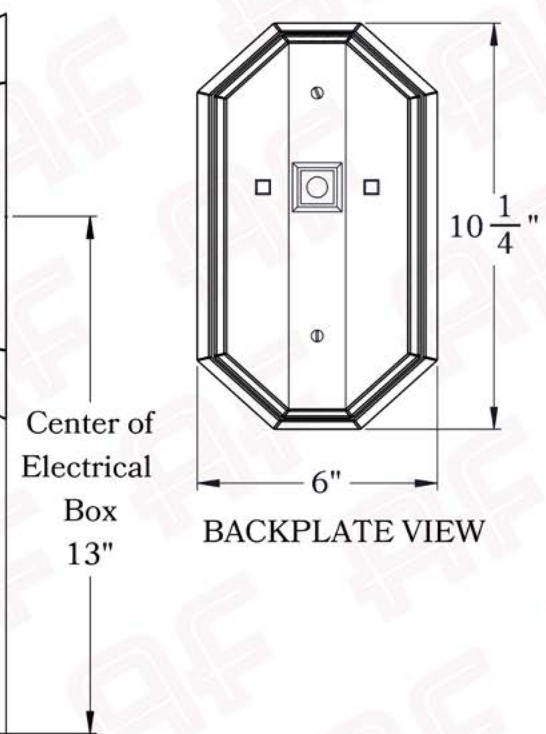

The Holly Series
Scroll Arm Sconce
Large

AMERICA'S FINEST 
Lighting & Mailbox Co.

Large

FRONT VIEW

SIDE VIEW

BACKPLATE VIEW

AMERICA'S FINEST
Lighting & Mailbox Co.
975 N. Enterprise St. Orange, CA 92867

PRODUCT No. | 104-1
TITLE | Holly
UL RATING | Wet

Dimensions

Roof Width	10 1/2"
Body Width	6 3/4"
Lantern Height	12 3/4"
Height	18 1/4"
Projection	13"
Mounting Plate	6" x 10 1/4"

Electrical Specs

UL Rating	Wet
Voltage	120V
Socket Type	Medium Base - E26
Number of Light Bulbs	1
Max Wattage per Bulb	100W
LED Bulb	Supplied
Dimmable	Yes