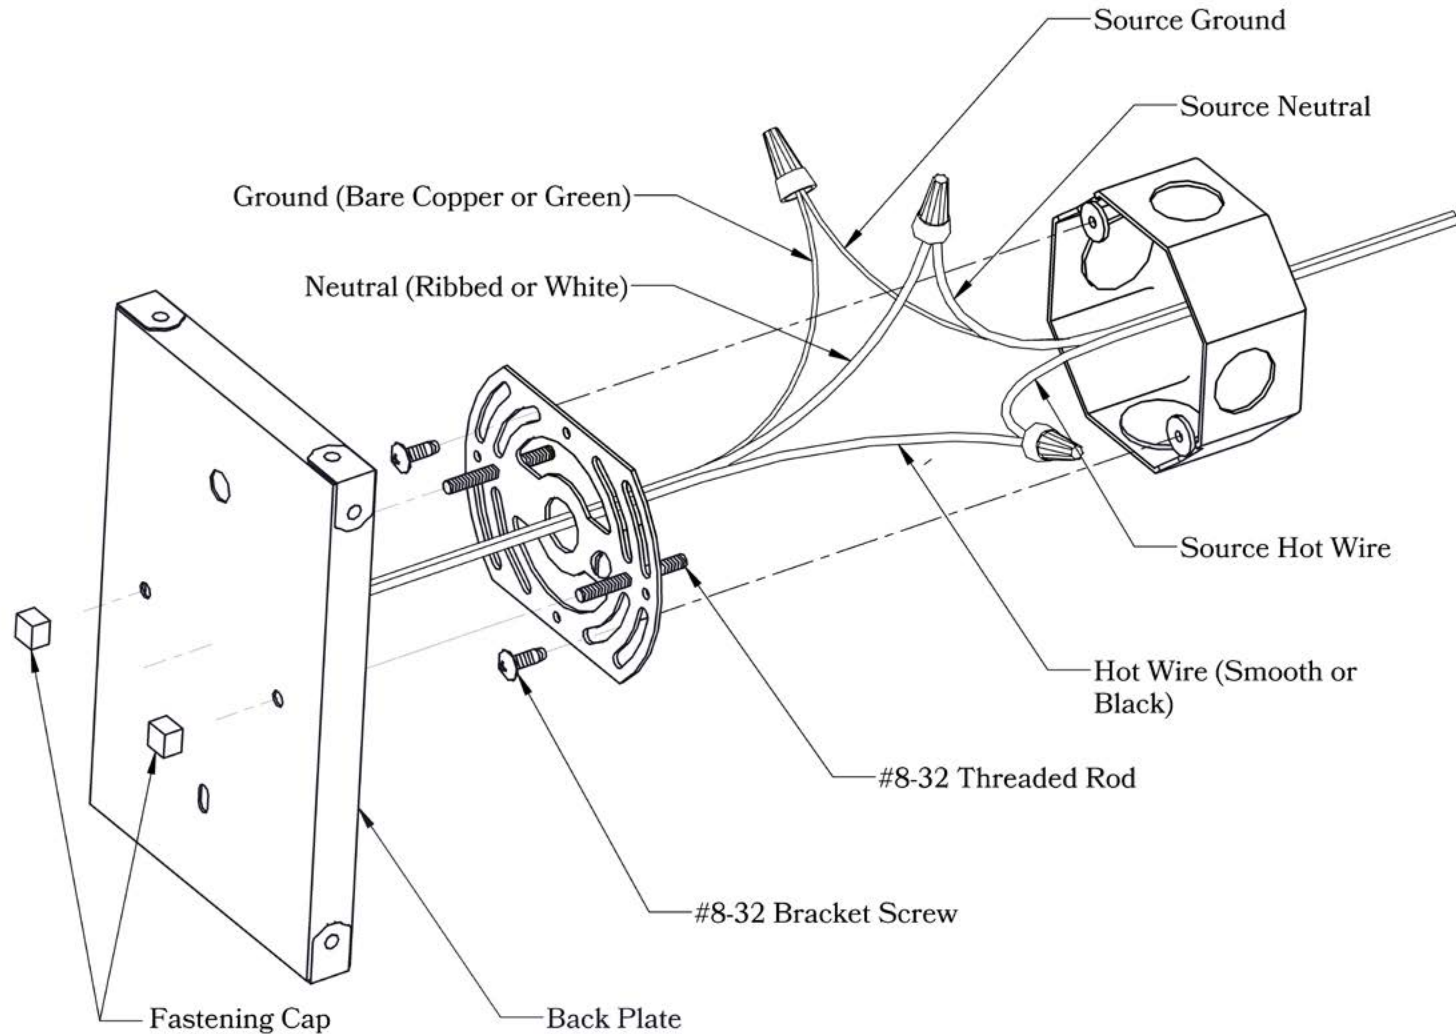

Dimensions

Roof Width	10 1/2"
Body Width	6 3/4"
Lantern Height	12 3/4"
Height	18 1/4"
Projection	13"
Mounting Plate	6" x 10 1/4"

Electrical Specs

UL Rating	Wet
Voltage	120V
Socket Type	Medium Base - E26
Number of Light Bulbs	1
Max Wattage per Bulb	100W
LED Bulb	Supplied
Dimmable	Yes

Additional Information

Manufacturer	America's Finest Lighting
Mounting Location	Interior and Exterior
Material	Brass
Multiple Overlay Options	No
Bottom Glass Panels	Not Available

Mounting Instructions | Wall Mount With Caps**CAUTION—DISCONNECT POWER**