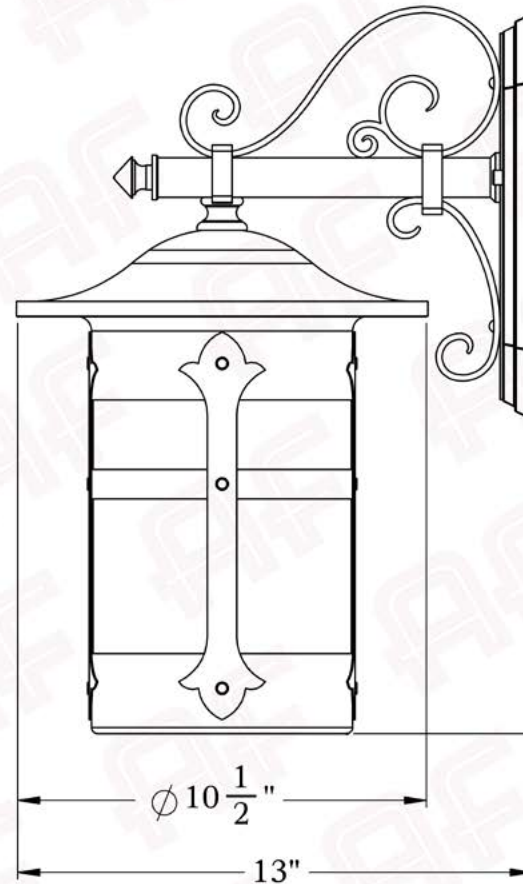

The Holly Series
Scroll Arm Sconce
Large

AMERICA'S FINEST 
Lighting & Mailbox Co.

Large

FRONT VIEW

SIDE VIEW

BACKPLATE VIEW

AMERICA'S FINEST
Lighting & Mailbox Co.
975 N. Enterprise St. Orange, CA 92867

PRODUCT No. | 104-1
TITLE | Holly
UL RATING | Wet

LAMP BASE | Medium Base (E26)
MAX WATTAGE | 100W
VOLTAGE | 120V

PROPRIETARY AND CONFIDENTIAL
The information contained in this drawing is the sole property of America's Finest. Any reproduction in part or as a whole without written permission from America's Finest is prohibited.

Dimensions

Roof Width	10 1/2"
Body Width	6 3/4"
Lantern Height	12 3/4"
Height	18 1/4"
Projection	13"
Mounting Plate	6" x 10 1/4"

Electrical Specs

UL Rating	Wet
Voltage	120V
Socket Type	Medium Base - E26
Number of Light Bulbs	1
Max Wattage per Bulb	100W
LED Bulb	Supplied
Dimmable	Yes