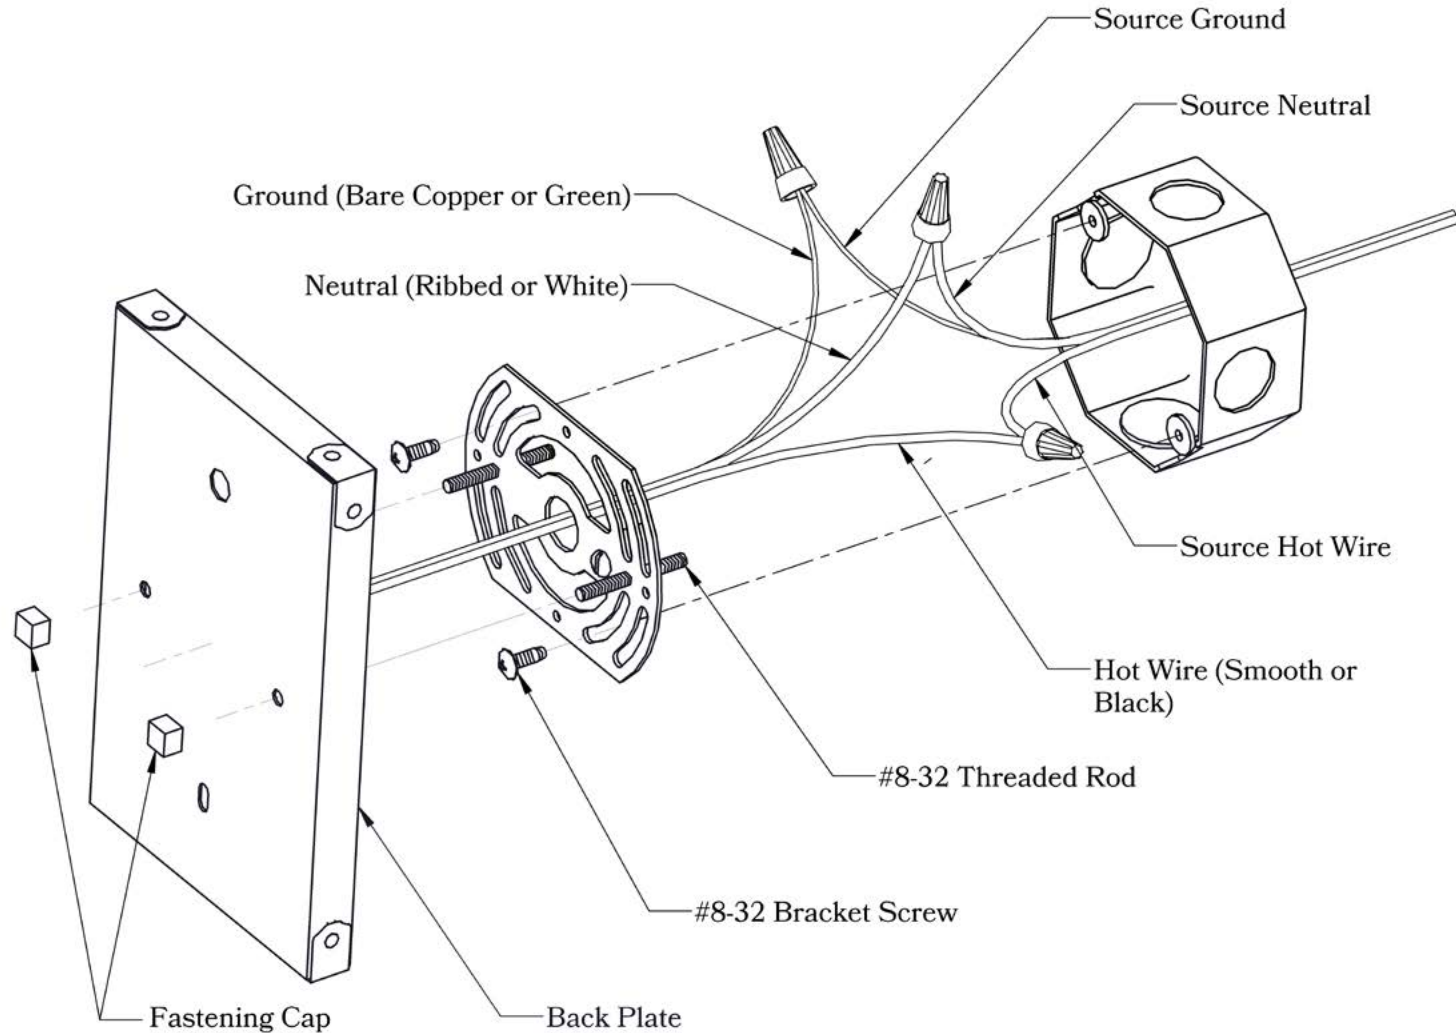

Dimensions

Roof Width	8 1/2"
Body Width	5 1/4"
Lantern Height	10 1/4"
Height	13 1/4"
Projection	10 1/2"
Mounting Plate	5"

Electrical Specs

UL Rating	Wet
Voltage	120V
Socket Type	Medium Base - E26
Number of Light Bulbs	1
Max Wattage per Bulb	100W
LED Bulb	Supplied
Dimmable	Yes

Additional Information

Manufacturer	America's Finest Lighting
Mounting Location	Interior and Exterior
Material	Brass
Multiple Overlay Options	No
Bottom Glass Panels	No

Mounting Instructions | Wall Mount With Caps**CAUTION—DISCONNECT POWER**