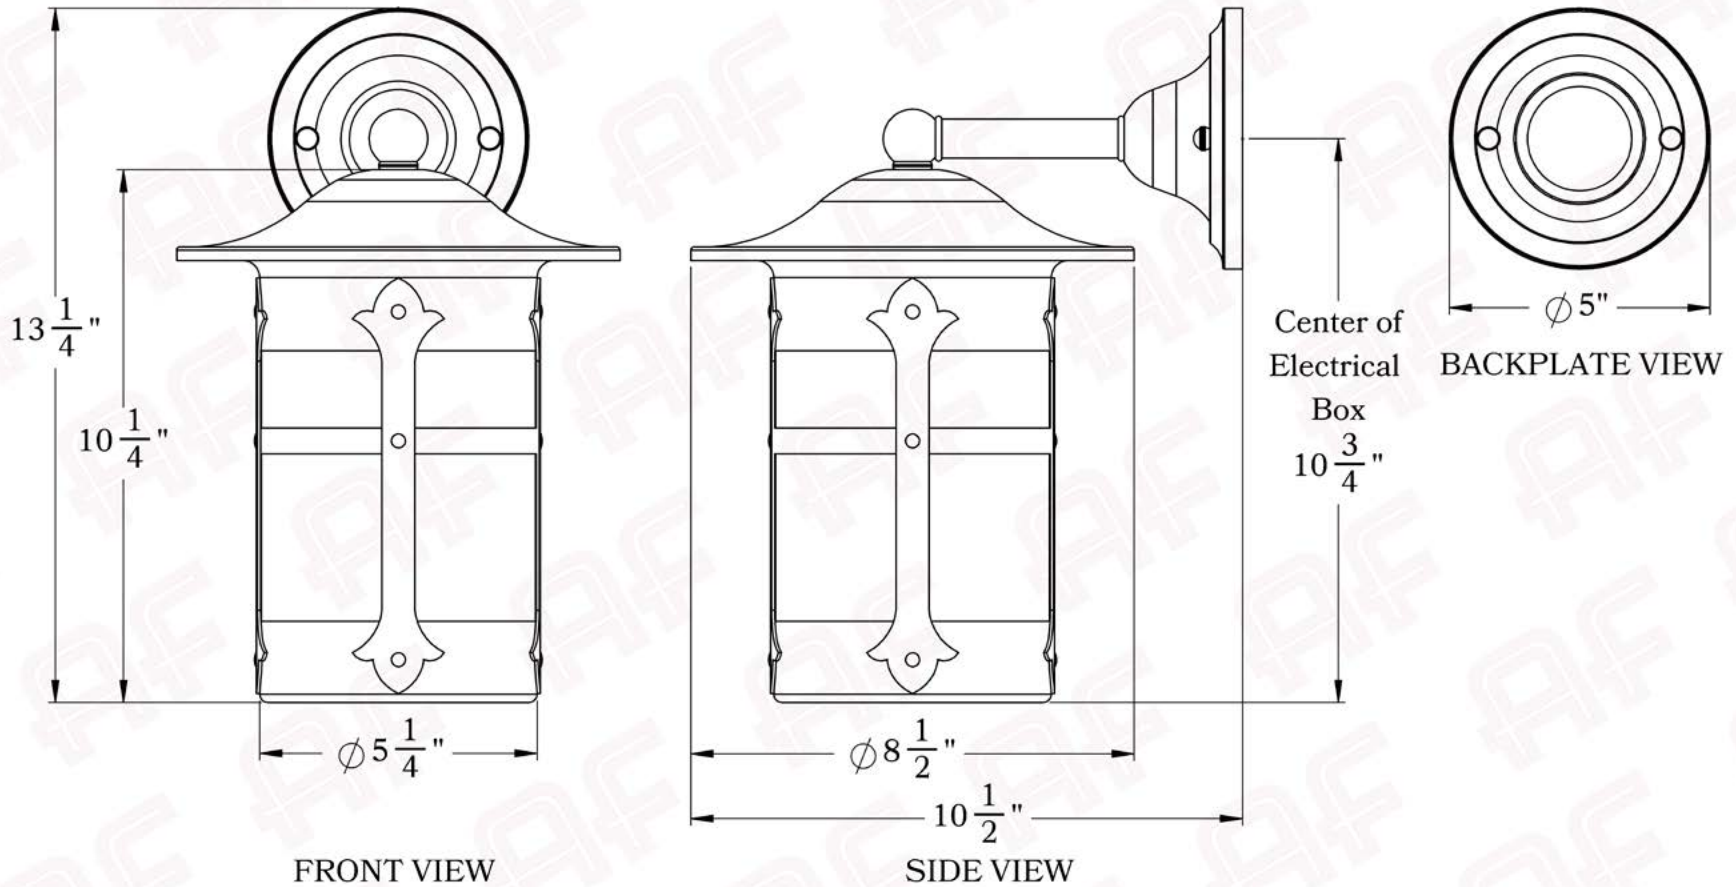

Medium

AMERICA'S FINEST
Lighting & Mailbox Co.
975 N. Enterprise St. Orange, CA 92867

PRODUCT No. | 103-8
TITLE | Holly
UL RATING | Wet

LAMP BASE | Medium Base (E26)
MAX WATTAGE | 100W
VOLTAGE | 120V

PROPRIETARY AND CONFIDENTIAL
The information contained in this drawing is the sole property of America's Finest. Any reproduction in part or as a whole without written permission from America's Finest is prohibited.