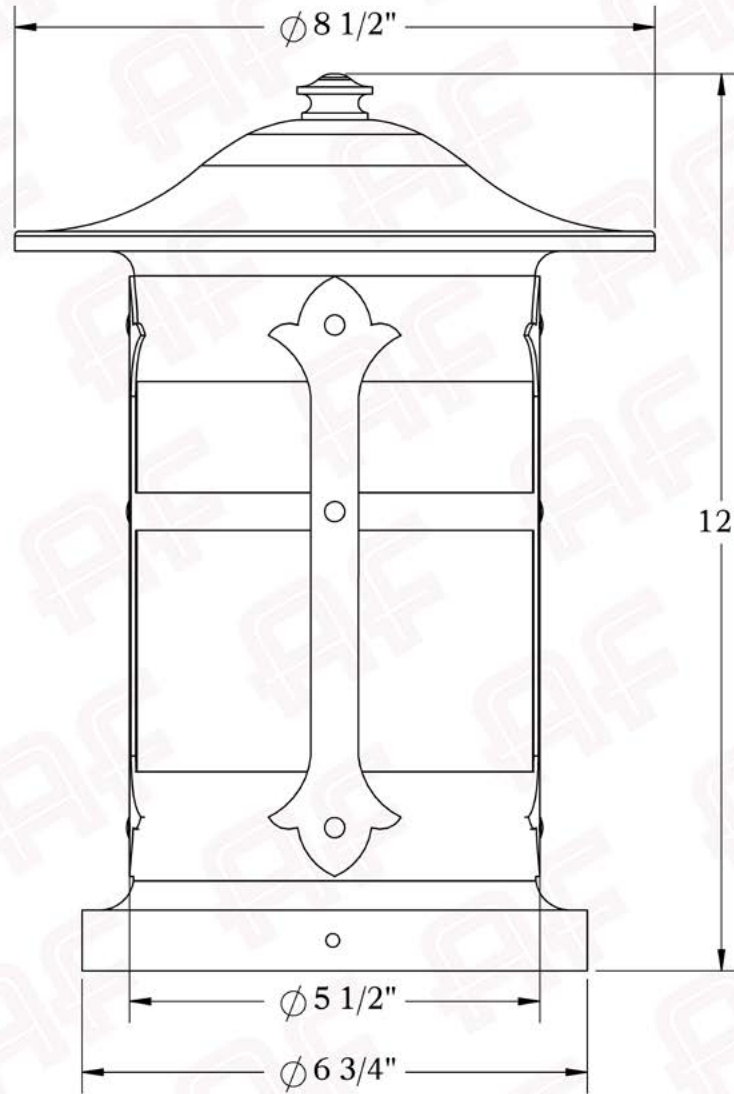

The Holly Series
Column Mounted Lantern
Medium

AMERICA'S FINEST 
Lighting & Mailbox Co.

Medium

AMERICA'S FINEST
Lighting & Mailbox Co.
975 N. Enterprise St. Orange, CA 92867

PRODUCT No. | 103-6
TITLE | Holly
UL RATING | Wet

LAMP BASE | Medium Base (E26)
MAX WATTAGE | 100W
VOLTAGE | 12V or 120V

PROPRIETARY AND CONFIDENTIAL
The information contained in this drawing is the sole property of America's Finest. Any reproduction in part or as a whole without written permission from America's Finest is prohibited.

Dimensions

Roof Width	8 1/2"
Body Width	5 1/2"
Height	12"
Mounting Plate	6 3/4"

Electrical Specs

UL Rating	Wet
Voltage	12V or 120V
Socket Type	Medium Base - E26
Number of Light Bulbs	1
Max Wattage per Bulb	100W
LED Bulb	Supplied