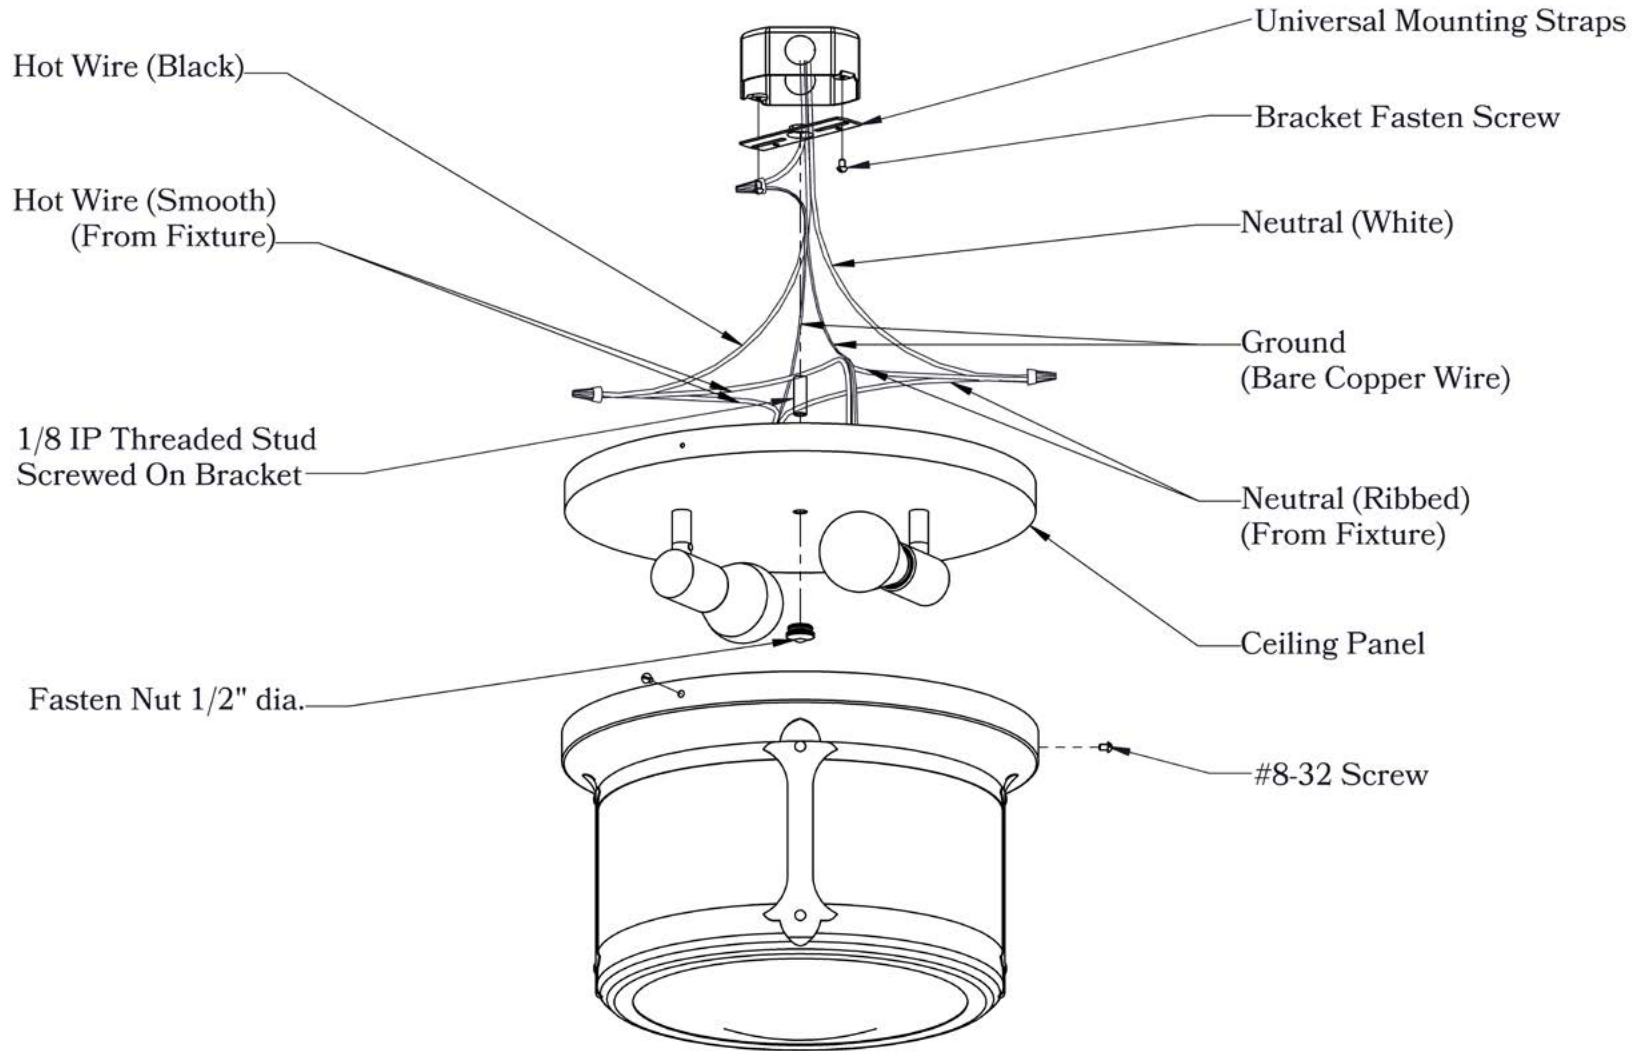

Dimensions

Height	8 1/4"
Width	12"
Body Width	10 1/2"
Mounting Plate	12"

Electrical Specs

UL Rating	Damp
Voltage	120V
Socket Type	Medium Base - E26
Number of Light Bulbs	1
Max Wattage per Bulb	100W
LED Bulb	Supplied
Dimmable	Yes

Additional Information

Manufacturer	America's Finest Lighting
Mounting Location	Interior and Exterior
Material	Brass
Multiple Overlay Options	No
Bottom Glass Panels	Included

Mounting Instructions | Round Ceiling Mount