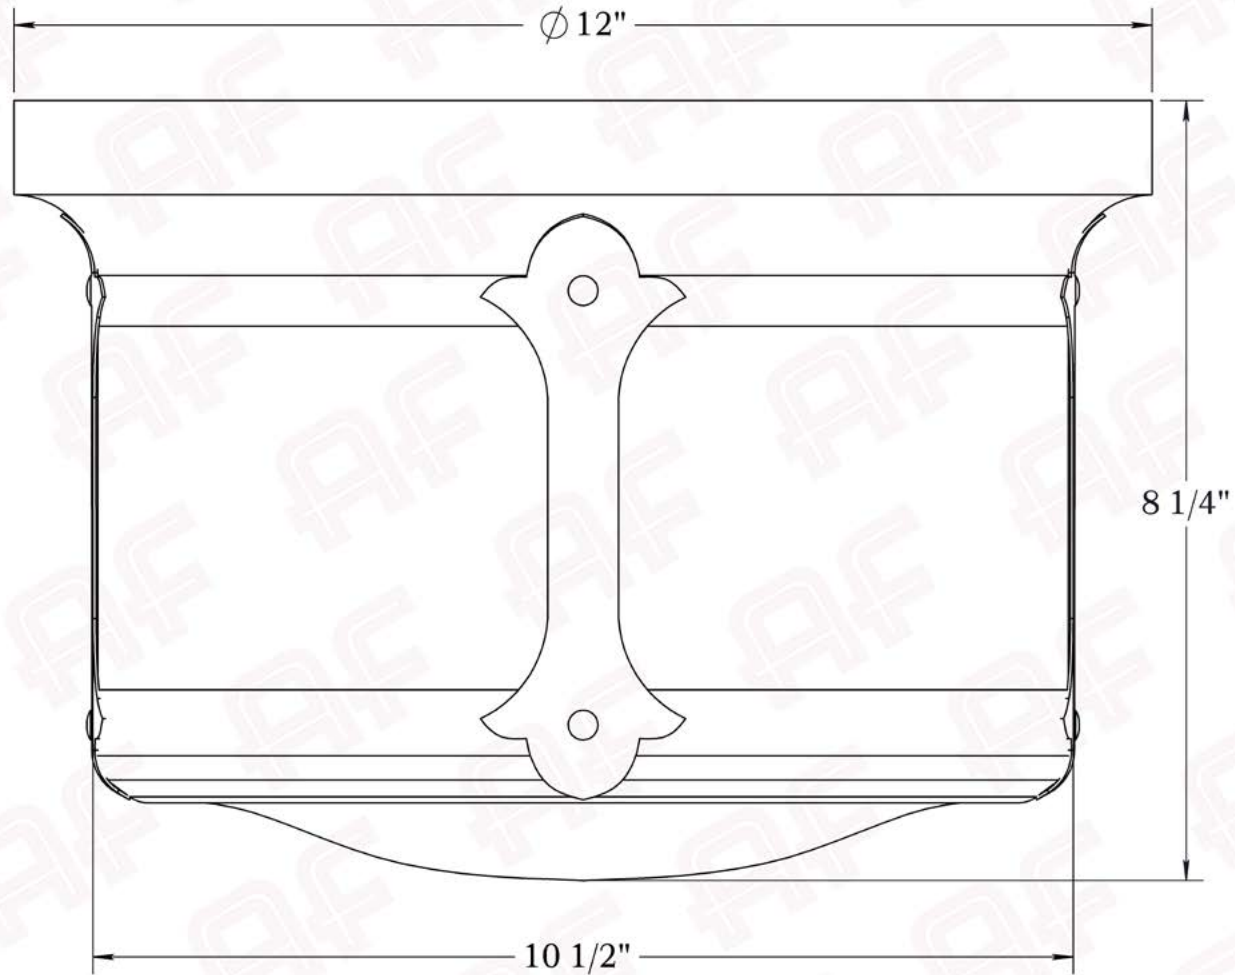

Medium

AMERICA'S FINEST
Lighting & Mailbox Co.
975 N. Enterprise St. Orange, CA 92867

PRODUCT No. | 103-5
TITLE | Holly
UL RATING | Damp

LAMP BASE | Medium Base (E26)
MAX WATTAGE | 100W
VOLTAGE | 120V

PROPRIETARY AND CONFIDENTIAL
The information contained in this drawing is the sole property of America's Finest. Any reproduction in part or as a whole without written permission from America's Finest is prohibited.