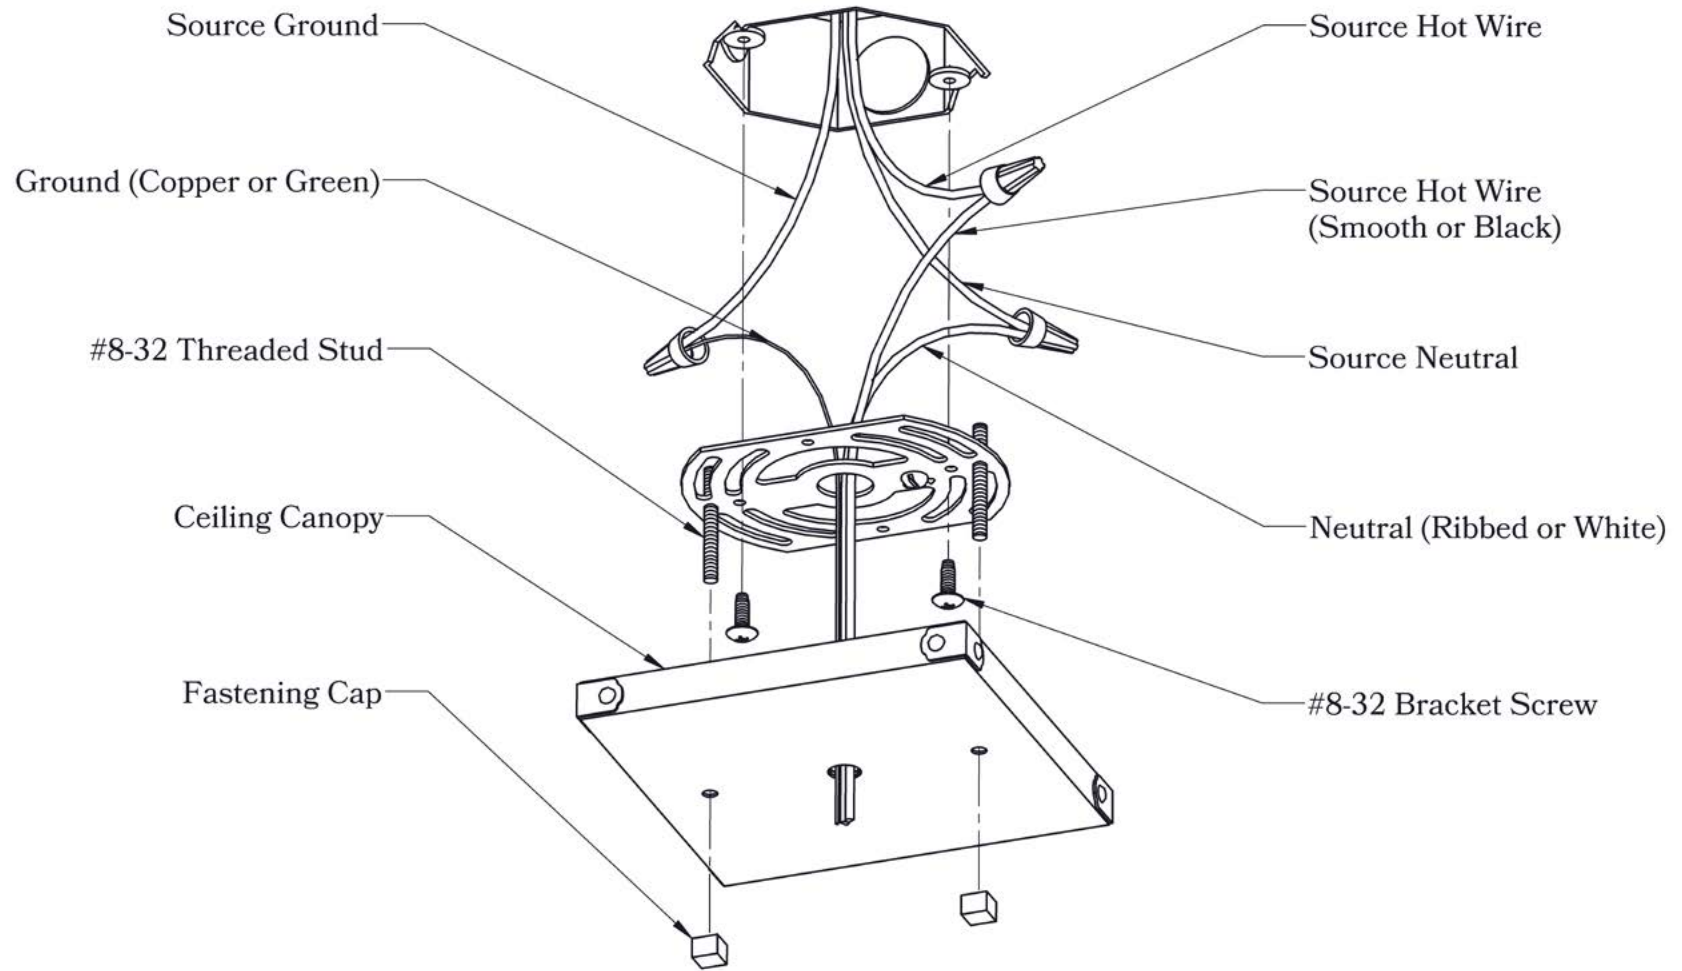

The Holly Series
Chain Pendant Lantern
Medium

AMERICA'S FINEST 
 *Lighting & Mailbox Co.* 

Medium

*TBD= To be determined

Dimensions

Roof Width	8 1/2"
Body Width	5 1/2"
Lantern Height	10 1/4"
Minimum Height	15 1/2"
Canopy	5"

Electrical Specs

UL Rating	Damp
Voltage	120V
Socket Type	Medium Base - E26
Number of Light Bulbs	1
Max Wattage per Bulb	100W
LED Bulb	Supplied
Dimmable	Yes

Additional Information

Manufacturer	America's Finest Lighting
Mounting Location	Interior and Exterior
Material	Brass
Multiple Overlay Options	No
Bottom Glass Panels	No

Mounting Instructions | Chain Mount Without Fire Pan

CAUTION—DISCONNECT POWER

Always shut off power when installing or repairing this (or any other) electrical appliance. Failure to do so may result in severe injury or death. This product must be installed in accordance with applicable installation codes by a person familiar with the construction and operation of the product, and the hazards involved.