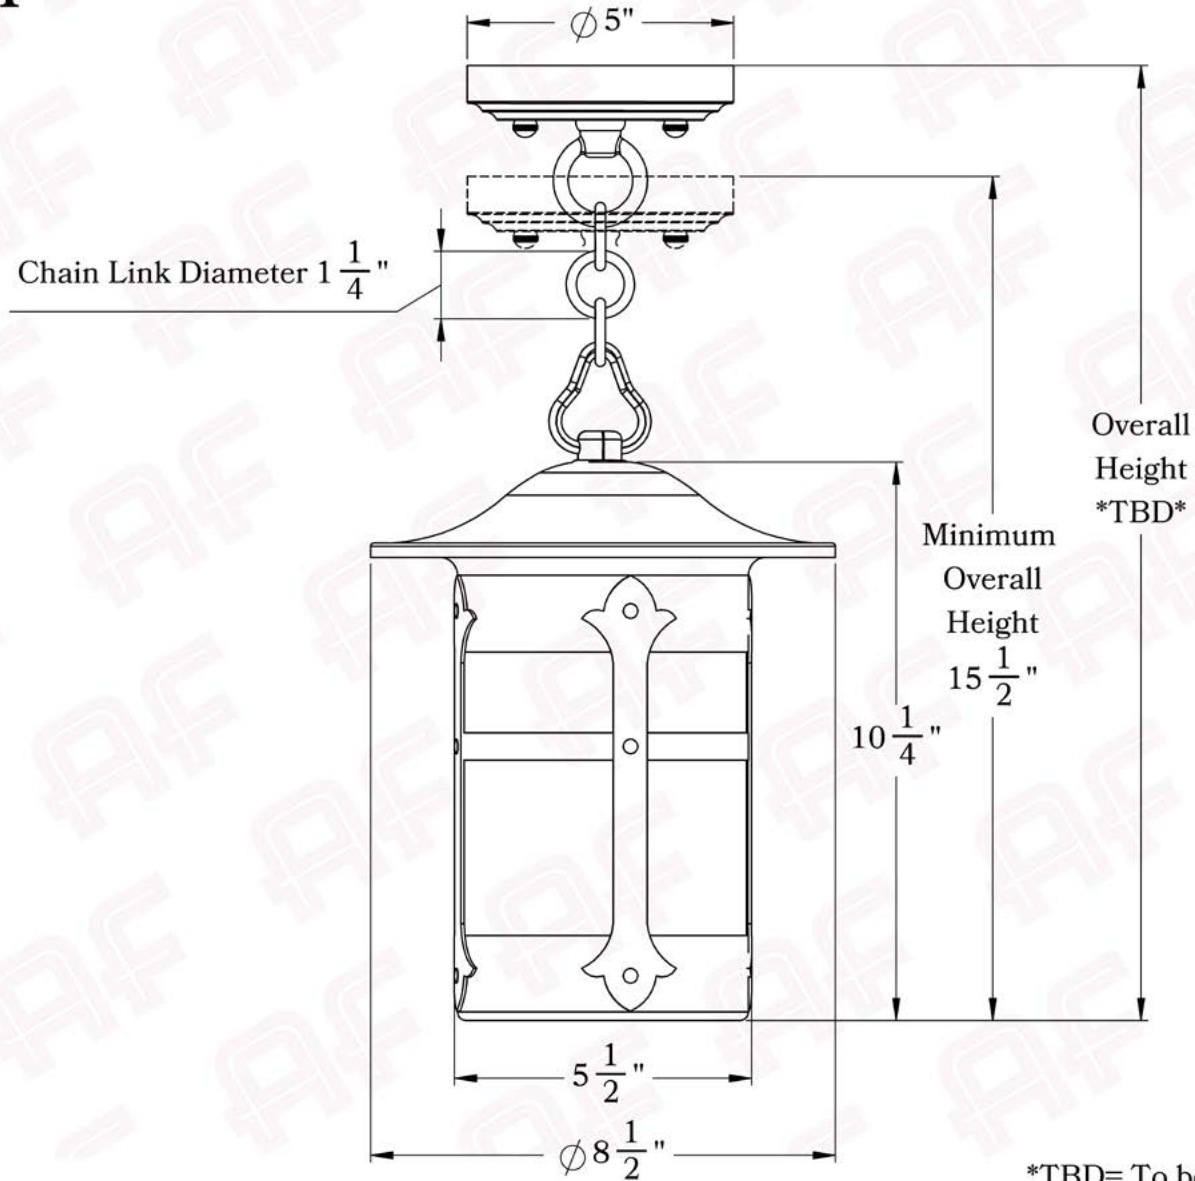

The Holly Series
Chain Pendant Lantern
Medium

AMERICA'S FINEST 
 *Lighting & Mailbox Co.* 

Medium

*TBD= To be determined

Dimensions

Roof Width	8 1/2"
Body Width	5 1/2"
Lantern Height	10 1/4"
Minimum Height	15 1/2"
Canopy	5"

Electrical Specs

UL Rating	Damp
Voltage	120V
Socket Type	Medium Base - E26
Number of Light Bulbs	1
Max Wattage per Bulb	100W
LED Bulb	Supplied
Dimmable	Yes

Additional Information

Manufacturer	America's Finest Lighting
Mounting Location	Interior and Exterior
Material	Brass
Multiple Overlay Options	No
Bottom Glass Panels	No