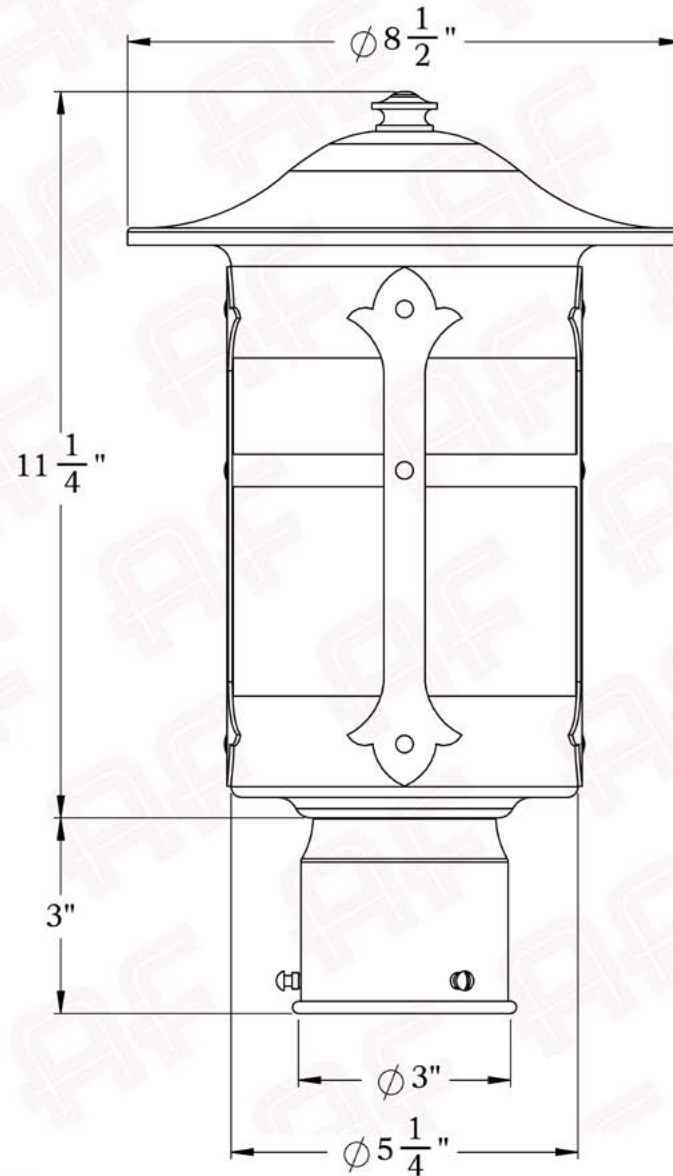

Medium

AMERICA'S FINEST
Lighting & Mailbox Co.
975 N. Enterprise St. Orange, CA 92867

PRODUCT No. | 103-3
TITLE | Holly
UL RATING | Wet

LAMP BASE | Medium Base (E26)
MAX WATTAGE | 100W
VOLTAGE | 12V or 120V

PROPRIETARY AND CONFIDENTIAL
The information contained in this drawing is the sole property of America's Finest. Any reproduction in part or as a whole without written permission from America's Finest is prohibited.