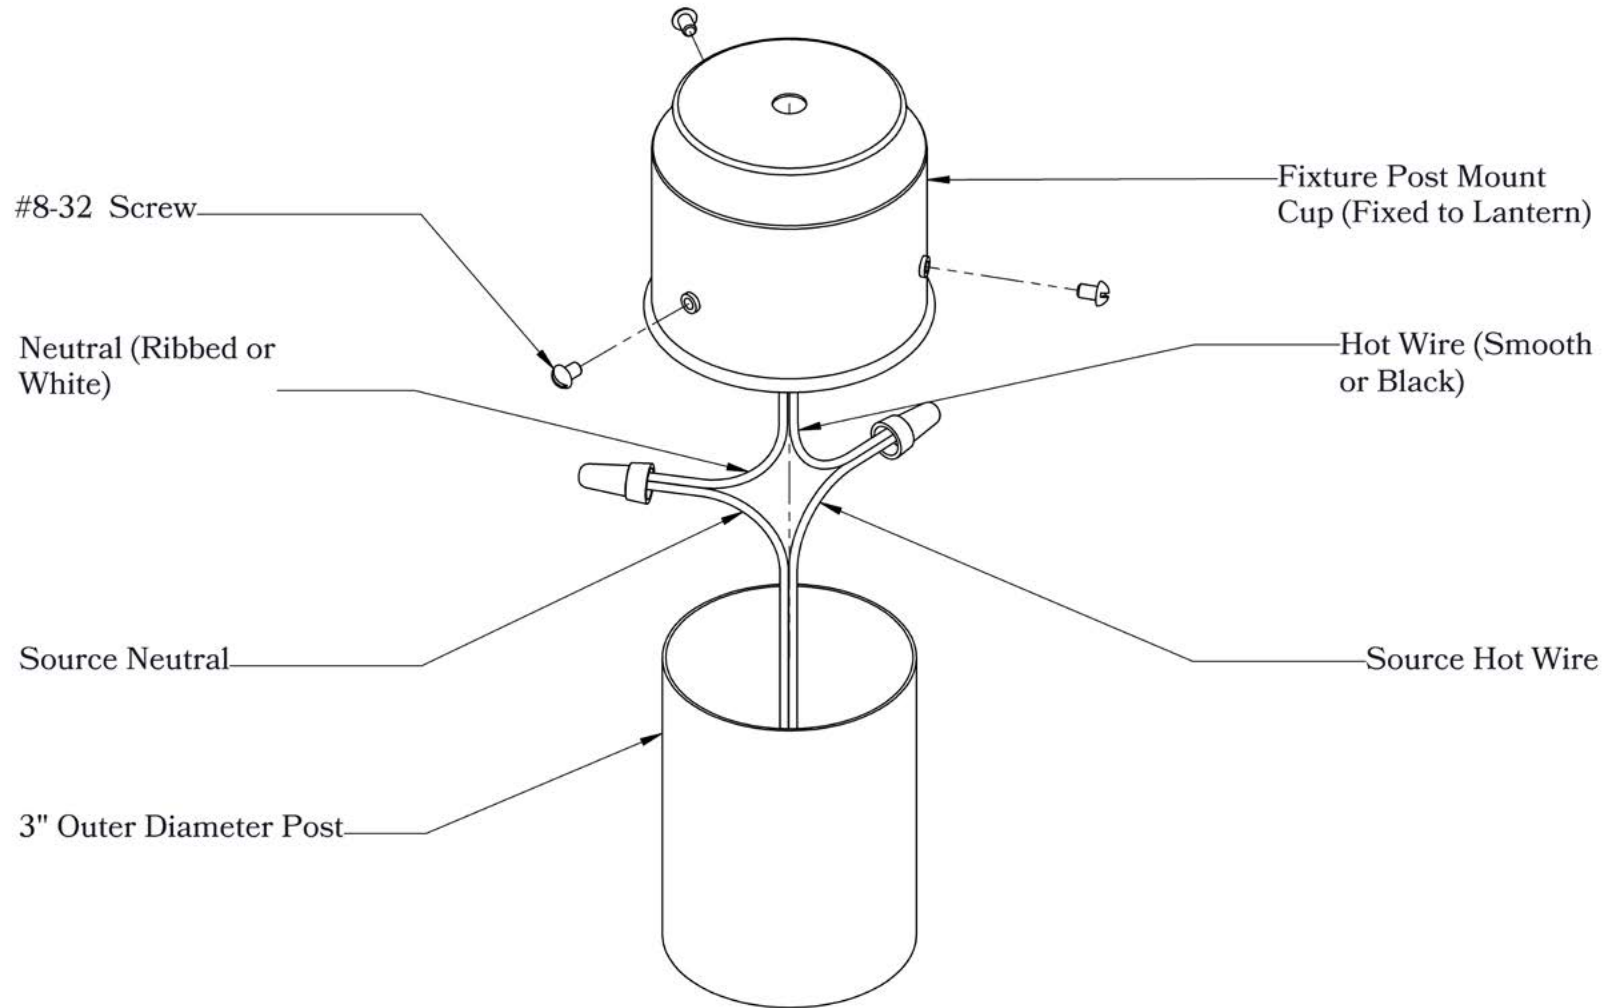

Dimensions

Roof Width	8 1/2"
Body Width	5 1/4"
Lantern Height	11 1/4"
Height	14 1/4"
Mounts To	3" Diameter Post

Electrical Specs

UL Rating	Wet
Voltage	12V or 120V
Socket Type	Medium Base - E26
Number of Light Bulbs	1
Max Wattage per Bulb	100W
LED Bulb	Supplied

Additional Information

Manufacturer	America's Finest Lighting
Mounting Location	Exterior Only
Material	Brass
Multiple Overlay Options	No

Mounting Instructions | 3-inch Metal Post (12 Volts)

CAUTION—DISCONNECT POWER