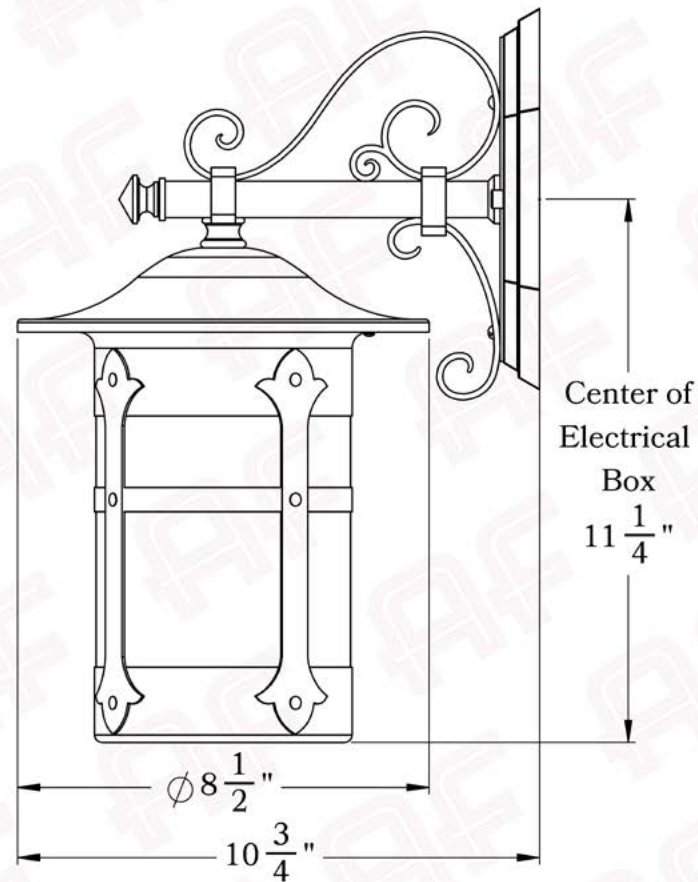

The Holly Series
Scroll Arm Sconce
Medium

AMERICA'S FINEST 
Lighting & Mailbox Co.

Medium

FRONT VIEW

SIDE VIEW

BACKPLATE VIEW

AMERICA'S FINEST
Lighting & Mailbox Co.
975 N. Enterprise St. Orange, CA 92867

PRODUCT No. | 103-1
TITLE | Holly
UL RATING | Wet

LAMP BASE | Medium Base (E26)
MAX WATTAGE | 100W
VOLTAGE | 120V

PROPRIETARY AND CONFIDENTIAL
The information contained in this drawing is the sole property of America's Finest. Any reproduction in part or as a whole without written permission from America's Finest is prohibited.

Dimensions

Roof Width	8 1/2"
Body Width	5 1/4"
Lantern Height	10 1/4"
Height	15 1/4"
Projection	10 3/4"
Mounting Plate	5" x 8"

Electrical Specs

UL Rating	Wet
Voltage	120V
Socket Type	Medium Base - E26
Number of Light Bulbs	1
Max Wattage per Bulb	100W
LED Bulb	Supplied
Dimmable	Yes