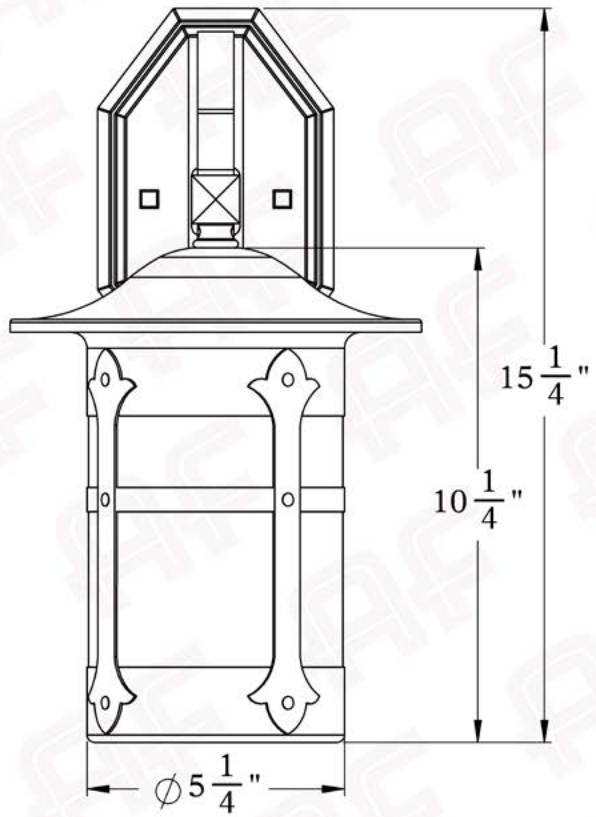

The Holly Series
Scroll Arm Sconce
Medium

AMERICA'S FINEST 
Lighting & Mailbox Co.

Medium

FRONT VIEW

SIDE VIEW

BACKPLATE VIEW

AMERICA'S FINEST
Lighting & Mailbox Co.
975 N. Enterprise St. Orange, CA 92867

PRODUCT No. | 103-1
TITLE | Holly
UL RATING | Wet

LAMP BASE | Medium Base (E26)
MAX WATTAGE | 100W
VOLTAGE | 120V

PROPRIETARY AND CONFIDENTIAL
The information contained in this drawing is the sole property of America's Finest. Any reproduction in part or as a whole without written permission from America's Finest is prohibited.

Dimensions

Roof Width	8 1/2"
Body Width	5 1/4"
Lantern Height	10 1/4"
Height	15 1/4"
Projection	10 3/4"
Mounting Plate	5" x 8"

Electrical Specs

UL Rating	Wet
Voltage	120V
Socket Type	Medium Base - E26
Number of Light Bulbs	1
Max Wattage per Bulb	100W
LED Bulb	Supplied
Dimmable	Yes