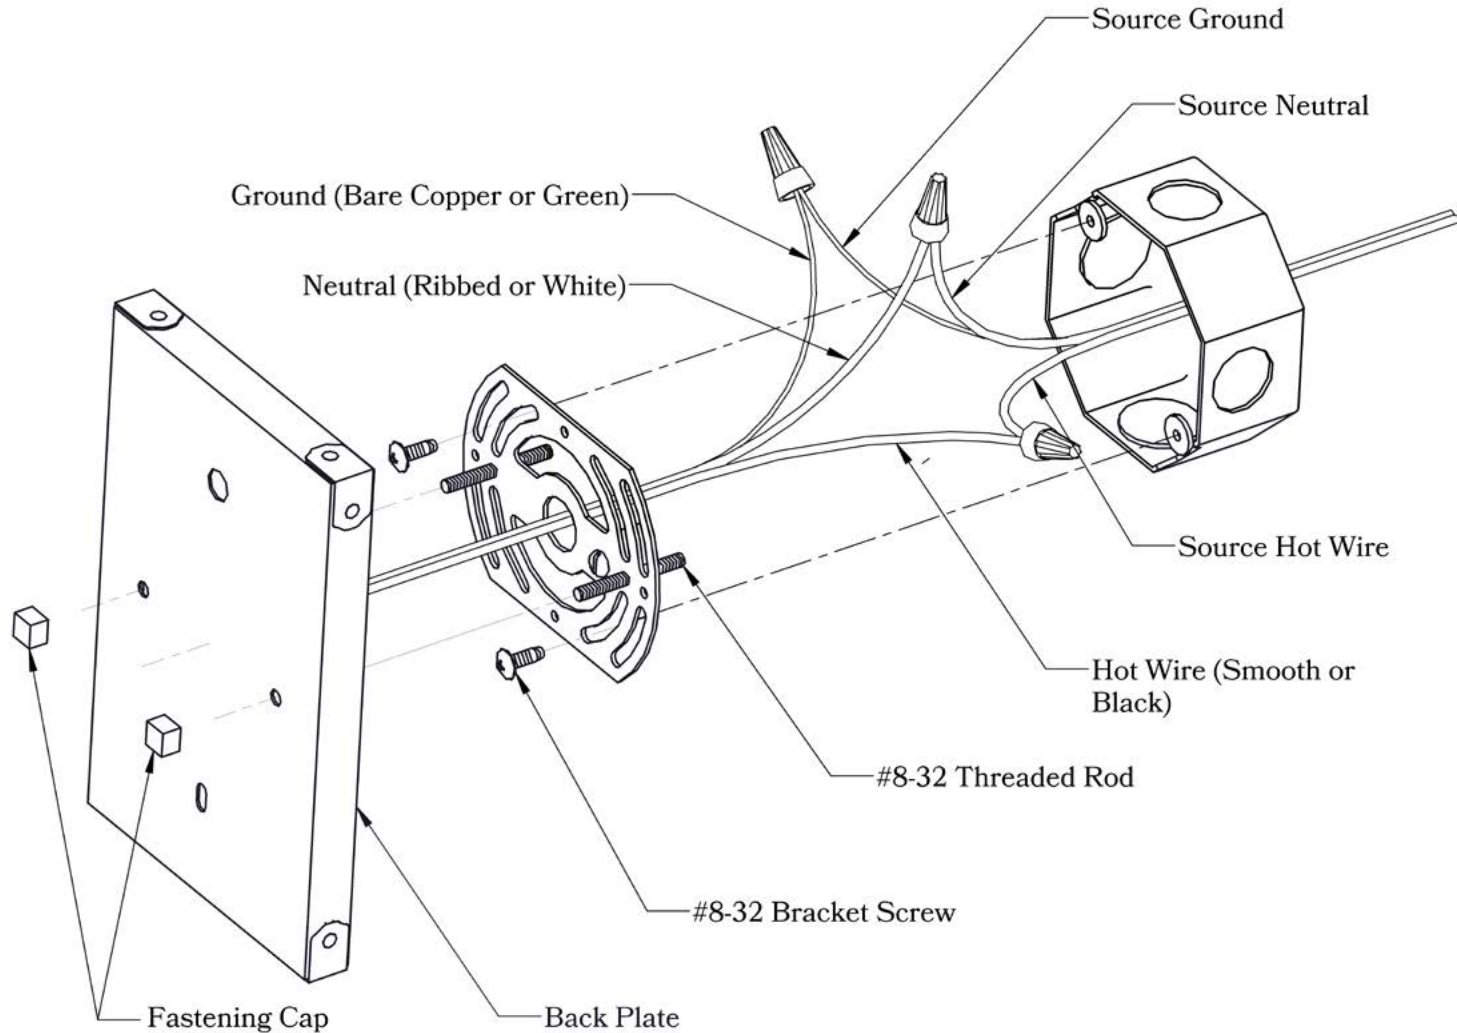

Dimensions

Roof Width	8 1/2"
Body Width	5 1/4"
Lantern Height	10 1/4"
Height	15 1/4"
Projection	10 3/4"
Mounting Plate	5" x 8"

Electrical Specs

UL Rating	Wet
Voltage	120V
Socket Type	Medium Base - E26
Number of Light Bulbs	1
Max Wattage per Bulb	100W
LED Bulb	Supplied
Dimmable	Yes

Additional Information

Manufacturer	America's Finest Lighting
Mounting Location	Interior and Exterior
Material	Brass
Multiple Overlay Options	No
Bottom Glass Panels	Not Available

Mounting Instructions | Wall Mount With Caps