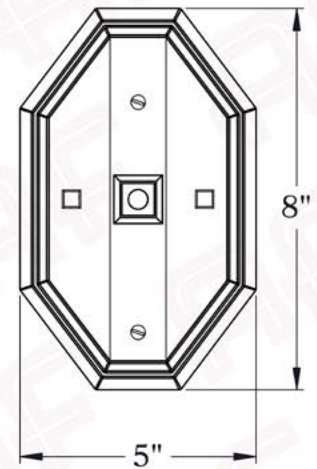

The Holly Series
Scroll Arm Sconce
Medium

AMERICA'S FINEST 
Lighting & Mailbox Co.

Medium

FRONT VIEW

SIDE VIEW

BACKPLATE VIEW

AMERICA'S FINEST
Lighting & Mailbox Co.
975 N. Enterprise St. Orange, CA 92867

PRODUCT No. | 103-1
TITLE | Holly
UL RATING | Wet

LAMP BASE | Medium Base (E26)
MAX WATTAGE | 100W
VOLTAGE | 120V

PROPRIETARY AND CONFIDENTIAL
The information contained in this drawing is the sole property of America's Finest. Any reproduction in part or as a whole without written permission from America's Finest is prohibited.

Dimensions

Roof Width	8 1/2"
Body Width	5 1/4"
Lantern Height	10 1/4"
Height	15 1/4"
Projection	10 3/4"
Mounting Plate	5" x 8"

Electrical Specs

UL Rating	Wet
Voltage	120V
Socket Type	Medium Base - E26
Number of Light Bulbs	1
Max Wattage per Bulb	100W
LED Bulb	Supplied
Dimmable	Yes