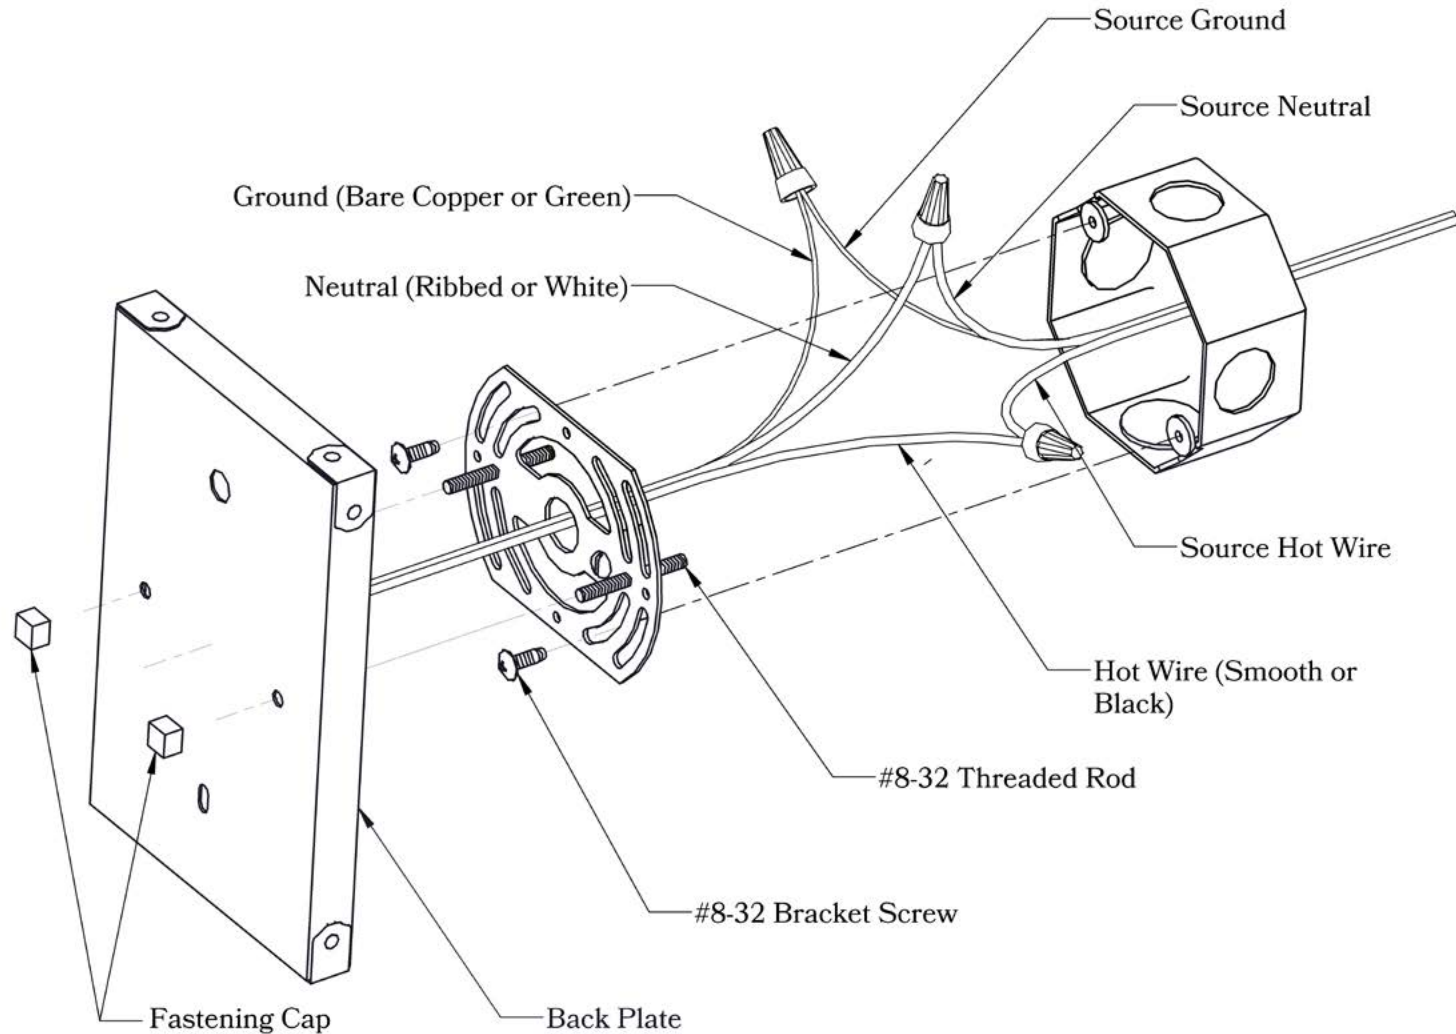

## Dimensions

Roof Width	6 1/2"
Body Width	4"
Lantern Height	8"
Height	11"
Projection	9"
Mounting Plate	5"

## Electrical Specs

UL Rating	Wet
Voltage	120V
Socket Type	Medium Base - E26
Number of Light Bulbs	1
Max Wattage per Bulb	60W
LED Bulb	Supplied
Dimmable	Yes

## Additional Information

Manufacturer	America's Finest Lighting
Mounting Location	Interior and Exterior
Material	Brass
Multiple Overlay Options	No
Bottom Glass Panels	No

**Mounting Instructions** | Wall Mount With Caps**CAUTION—DISCONNECT POWER**