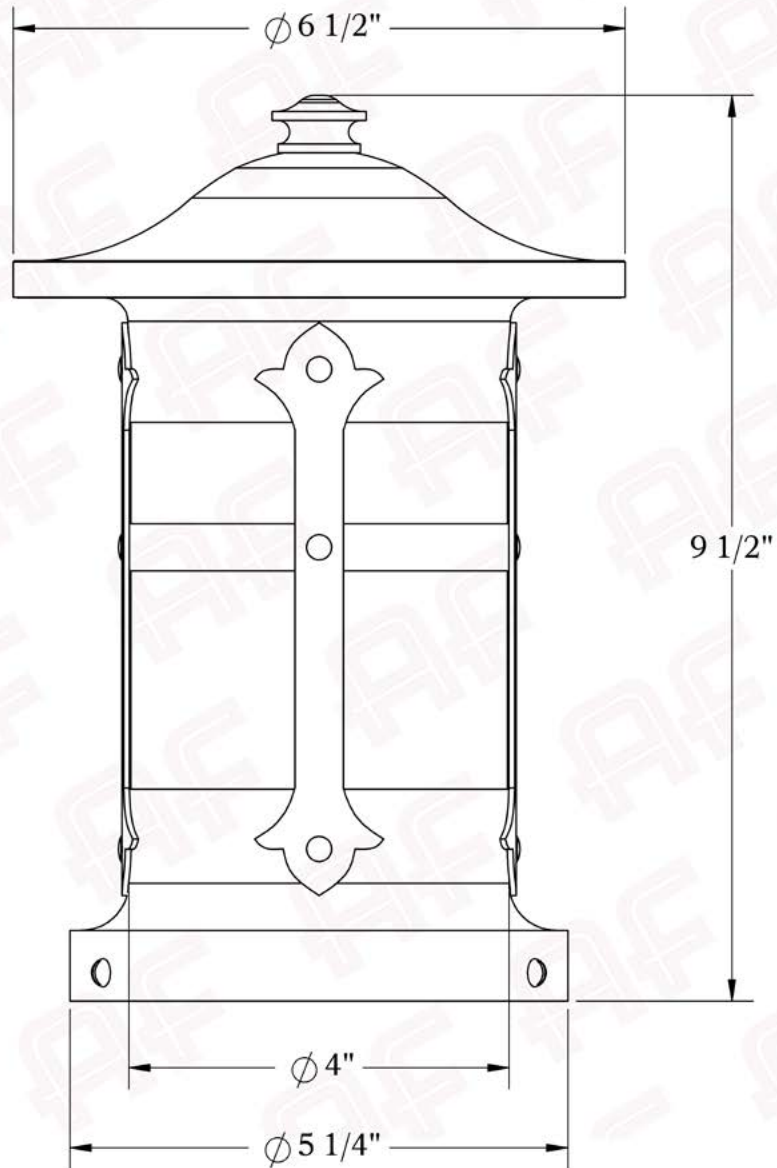

The Holly Series
Column Mount Lantern
Small

AMERICA'S FINEST 
Lighting & Mailbox Co. 

Small

AMERICA'S FINEST
Lighting & Mailbox Co.
 975 N. Enterprise St. Orange, CA 92867

PRODUCT No. | 102-6
 TITLE | Holly
 UL RATING | Wet

LAMP BASE | Medium Base (E26)
 MAX WATTAGE | 60W
 VOLTAGE | 12V or 120V

PROPRIETARY AND CONFIDENTIAL
 The information contained in this drawing is the sole property of America's Finest. Any reproduction in part or as a whole without written permission from America's Finest is prohibited.

Dimensions

Roof Width	6 1/2"
Body Width	4"
Height	9 1/2"
Mounting Plate	5 1/4"

Electrical Specs

UL Rating	Wet
Voltage	12V or 120V
Socket Type	Medium Base - E26
Number of Light Bulbs	1
Max Wattage per Bulb	60W
LED Bulb	Supplied