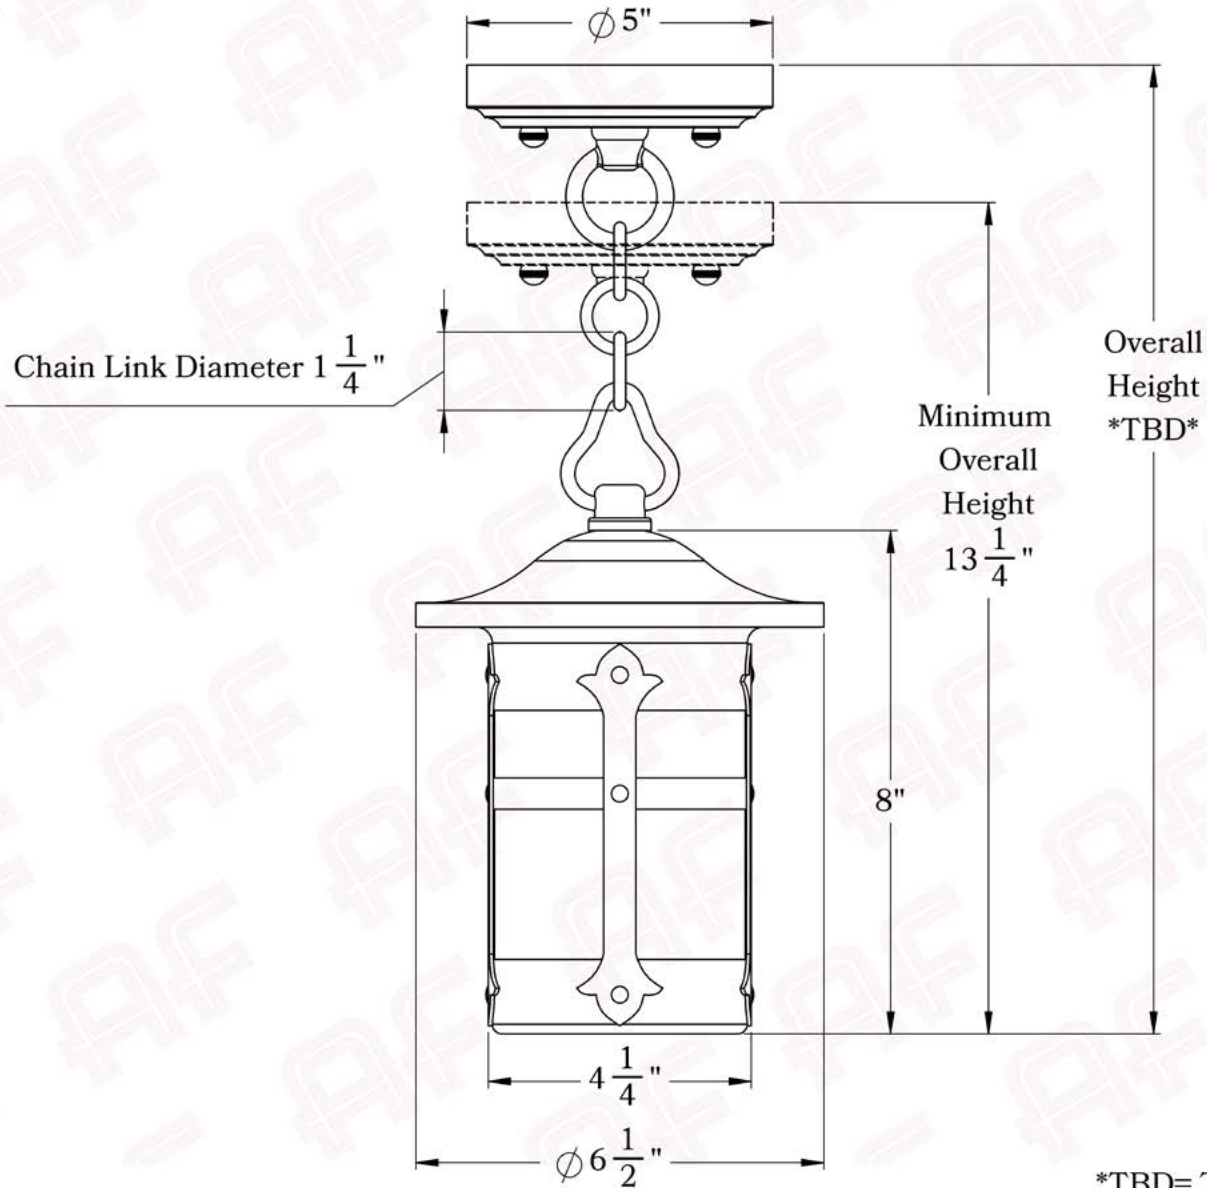

The Holly Series
Chain Pendant Lantern
Small

AMERICA'S FINEST 
Lighting & Mailbox Co.

Small

*TBD= To be determined

PROPRIETARY AND CONFIDENTIAL

The information contained in this drawing is the sole property of America's Finest. Any reproduction in part or as a whole without written permission from America's Finest is prohibited.

Dimensions

Roof Width	6 1/2"
Body Width	4 1/4"
Lantern Height	8"
Minimum Height	13 1/4"
Canopy	5"

Electrical Specs

UL Rating	Damp
Voltage	120V
Socket Type	Medium Base - E26
Number of Light Bulbs	1
Max Wattage per Bulb	60W
LED Bulb	Supplied
Dimmable	Yes