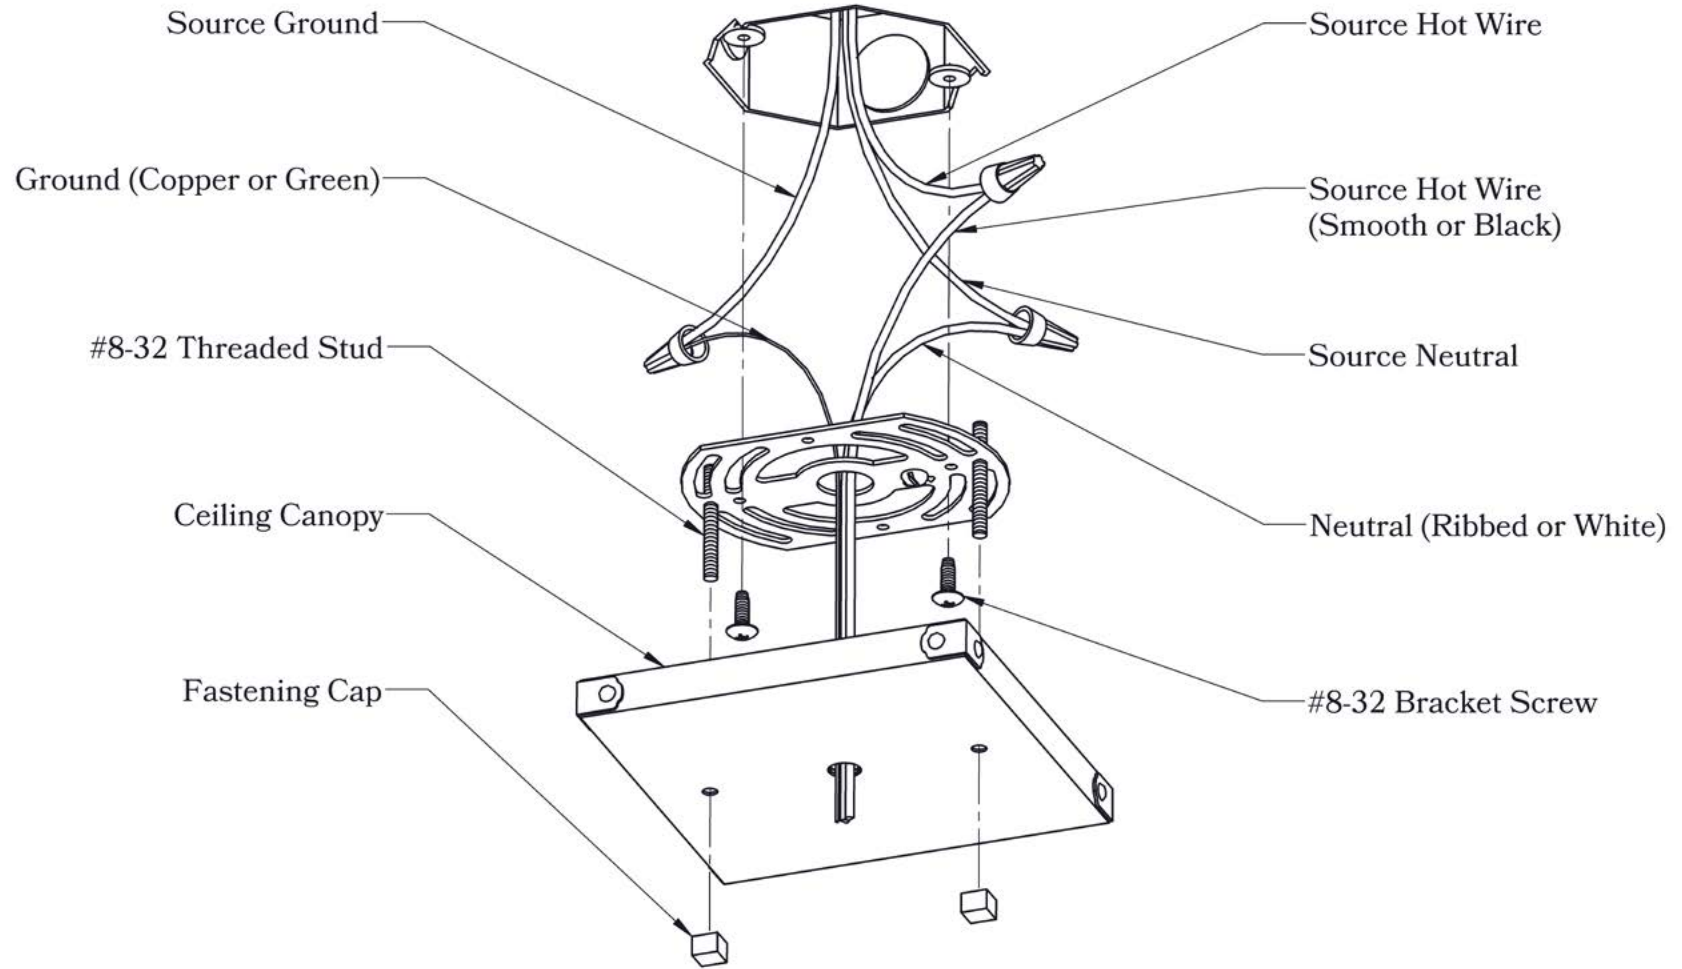

Dimensions

Roof Width	6 1/2"
Body Width	4 1/4"
Lantern Height	8"
Minimum Height	13 1/4"
Canopy	5"

Electrical Specs

UL Rating	Damp
Voltage	120V
Socket Type	Medium Base - E26
Number of Light Bulbs	1
Max Wattage per Bulb	60W
LED Bulb	Supplied
Dimmable	Yes

Additional Information

Manufacturer	America's Finest Lighting
Mounting Location	Interior and Exterior
Material	Brass
Multiple Overlay Options	No
Bottom Glass Panels	No

Mounting Instructions | Chain Mount Without Fire Pan