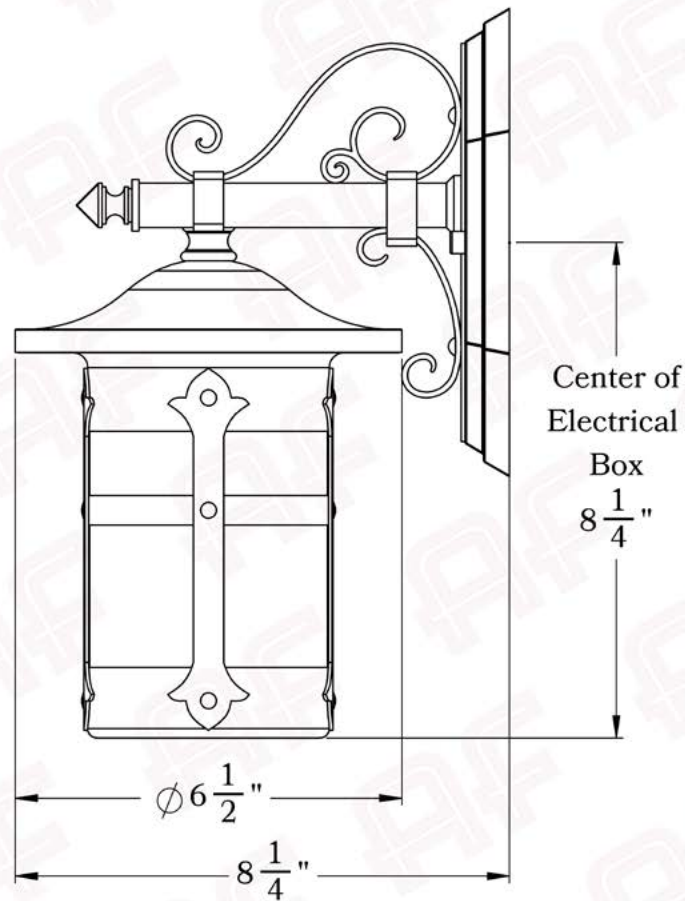

The Holly Series
Scroll Arm Sconce
Small

AMERICA'S FINEST 
Lighting & Mailbox Co.

Small

FRONT VIEW

SIDE VIEW

BACKPLATE VIEW

Dimensions

Roof Width	6 1/2"
Body Width	4 1/4"
Lantern Height	8"
Height	12 1/4"
Projection	8 1/4"
Mounting Plate	5" x 8"

Electrical Specs

UL Rating	Wet
Voltage	120V
Socket Type	Medium Base - E26
Number of Light Bulbs	1
Max Wattage per Bulb	60W
LED Bulb	Supplied
Dimmable	Yes

Additional Information

Manufacturer	America's Finest Lighting
Mounting Location	Interior and Exterior
Material	Brass
Multiple Overlay Options	No
Bottom Glass Panels	Not Available