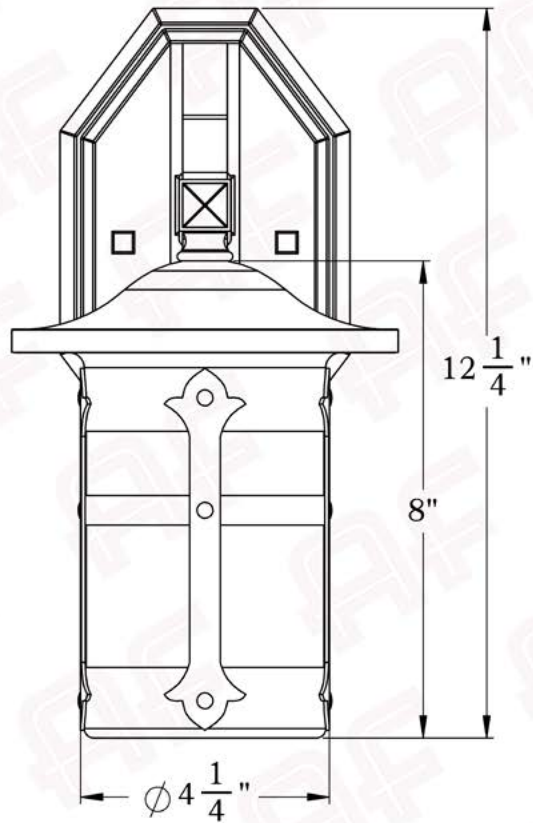

The Holly Series
Scroll Arm Sconce
Small

AMERICA'S FINEST 
Lighting & Mailbox Co.

Small

FRONT VIEW

SIDE VIEW

BACKPLATE VIEW

Dimensions

Roof Width	6 1/2"
Body Width	4 1/4"
Lantern Height	8"
Height	12 1/4"
Projection	8 1/4"
Mounting Plate	5" x 8"

Electrical Specs

UL Rating	Wet
Voltage	120V
Socket Type	Medium Base - E26
Number of Light Bulbs	1
Max Wattage per Bulb	60W
LED Bulb	Supplied
Dimmable	Yes

Additional Information

Manufacturer	America's Finest Lighting
Mounting Location	Interior and Exterior
Material	Brass
Multiple Overlay Options	No
Bottom Glass Panels	Not Available