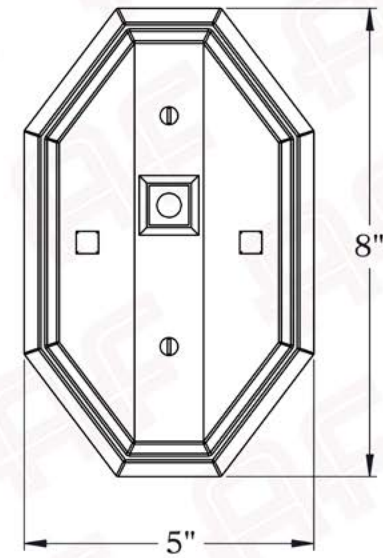

The Holly Series
Scroll Arm Sconce
Small

AMERICA'S FINEST 
Lighting & Mailbox Co.

Small

FRONT VIEW

SIDE VIEW

BACKPLATE VIEW

Dimensions

Roof Width	6 1/2"
Body Width	4 1/4"
Lantern Height	8"
Height	12 1/4"
Projection	8 1/4"
Mounting Plate	5" x 8"

Electrical Specs

UL Rating	Wet
Voltage	120V
Socket Type	Medium Base - E26
Number of Light Bulbs	1
Max Wattage per Bulb	60W
LED Bulb	Supplied
Dimmable	Yes

Additional Information

Manufacturer	America's Finest Lighting
Mounting Location	Interior and Exterior
Material	Brass
Multiple Overlay Options	No
Bottom Glass Panels	Not Available