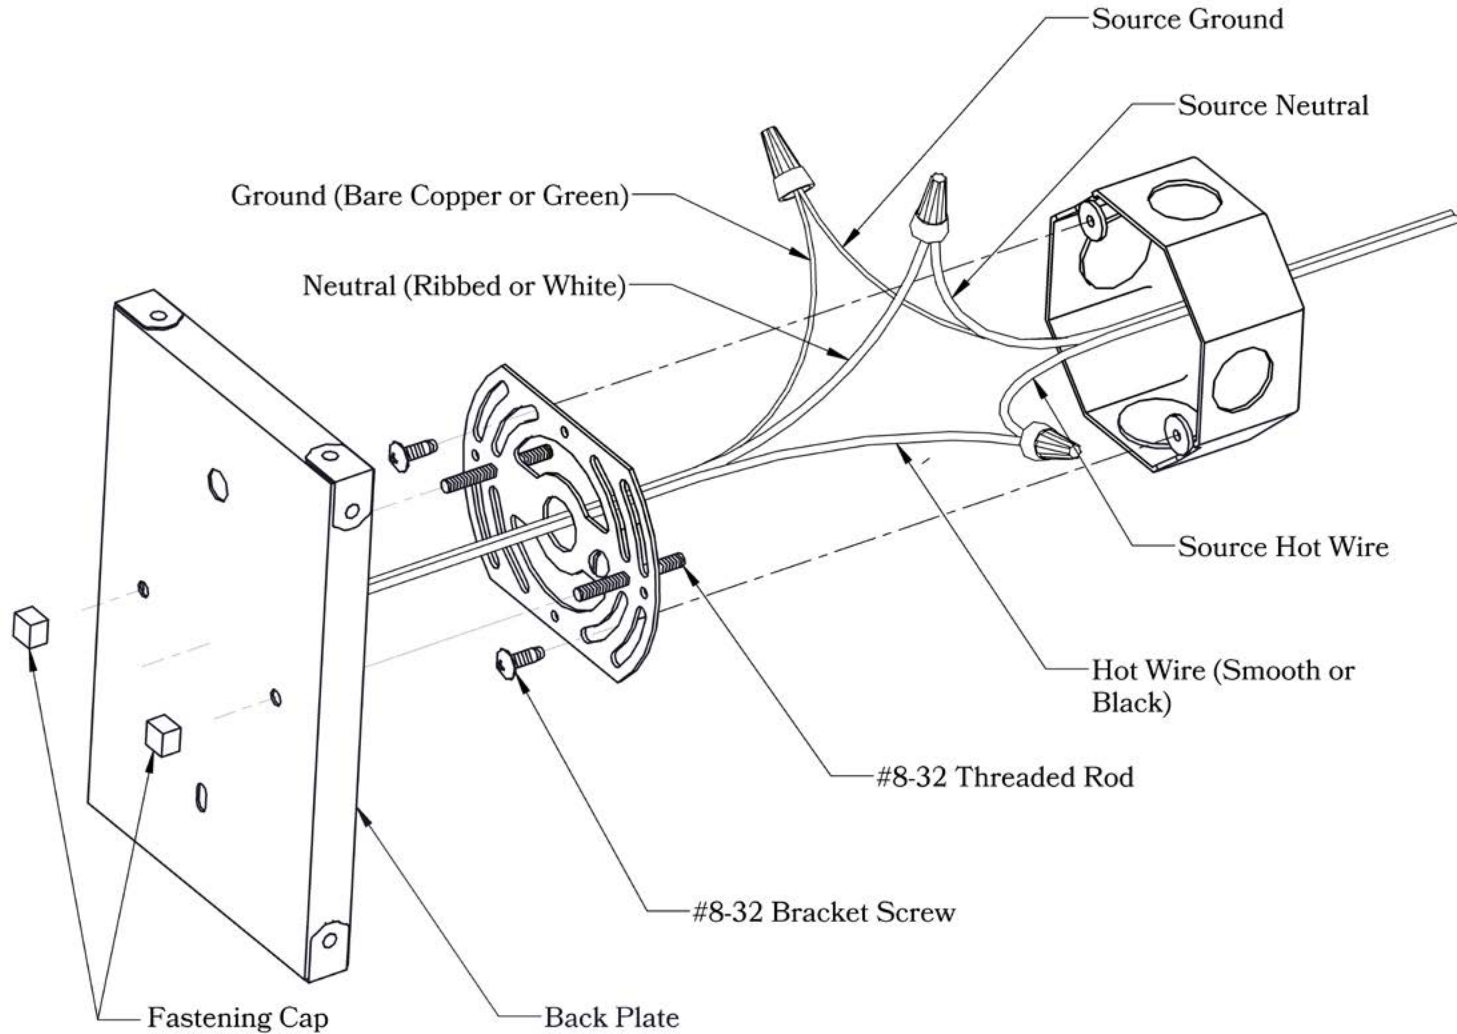

The Holly Series
Scroll Arm Sconce
Small

AMERICA'S FINEST 
Lighting & Mailbox Co.

Small

FRONT VIEW

SIDE VIEW

BACKPLATE VIEW

Dimensions

Roof Width	6 1/2"
Body Width	4 1/4"
Lantern Height	8"
Height	12 1/4"
Projection	8 1/4"
Mounting Plate	5" x 8"

Electrical Specs

UL Rating	Wet
Voltage	120V
Socket Type	Medium Base - E26
Number of Light Bulbs	1
Max Wattage per Bulb	60W
LED Bulb	Supplied
Dimmable	Yes

Additional Information

Manufacturer	America's Finest Lighting
Mounting Location	Interior and Exterior
Material	Brass
Multiple Overlay Options	No
Bottom Glass Panels	Not Available

Mounting Instructions | Wall Mount With Caps

CAUTION—DISCONNECT POWER

Always shut off power when installing or repairing this (or any other) electrical appliance. Failure to do so may result in severe injury or death. This product must be installed in accordance with applicable installation codes by a person familiar with the construction and operation of the product, and the hazards involved.