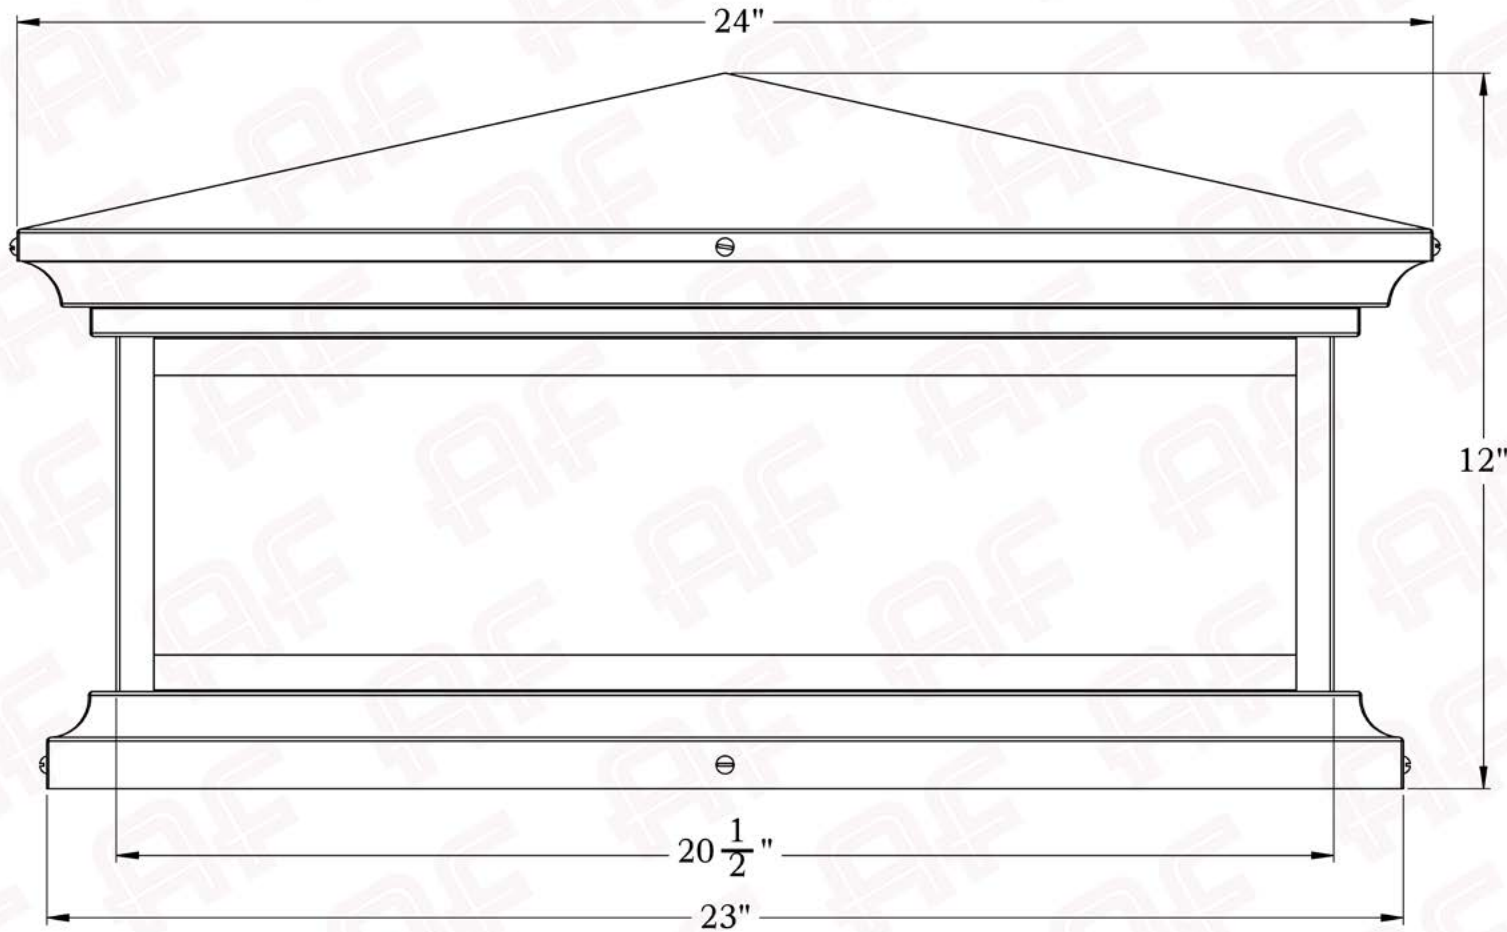

The Hampton Series
Shallow Column Mount Lantern with Scrollwork Heart

3XL

AMERICA'S FINEST 
Lighting & Mailbox Co. 

3X Large

AMERICA'S FINEST
Lighting & Mailbox Co.
975 N. Enterprise St. Orange, CA 92867

PRODUCT No. | 2207-61
TITLE | Hampton
UL RATING | Wet

Dimensions

Roof Width	24"
Body Width	20 1/2"
Height	12"
Mounting Plate	23"

Electrical Specs

UL Rating	Wet
Voltage	12V or 120V
Socket Type	Medium Base - E26
Number of Light Bulbs	2
Max Wattage per Bulb	60W
LED Bulb	Supplied