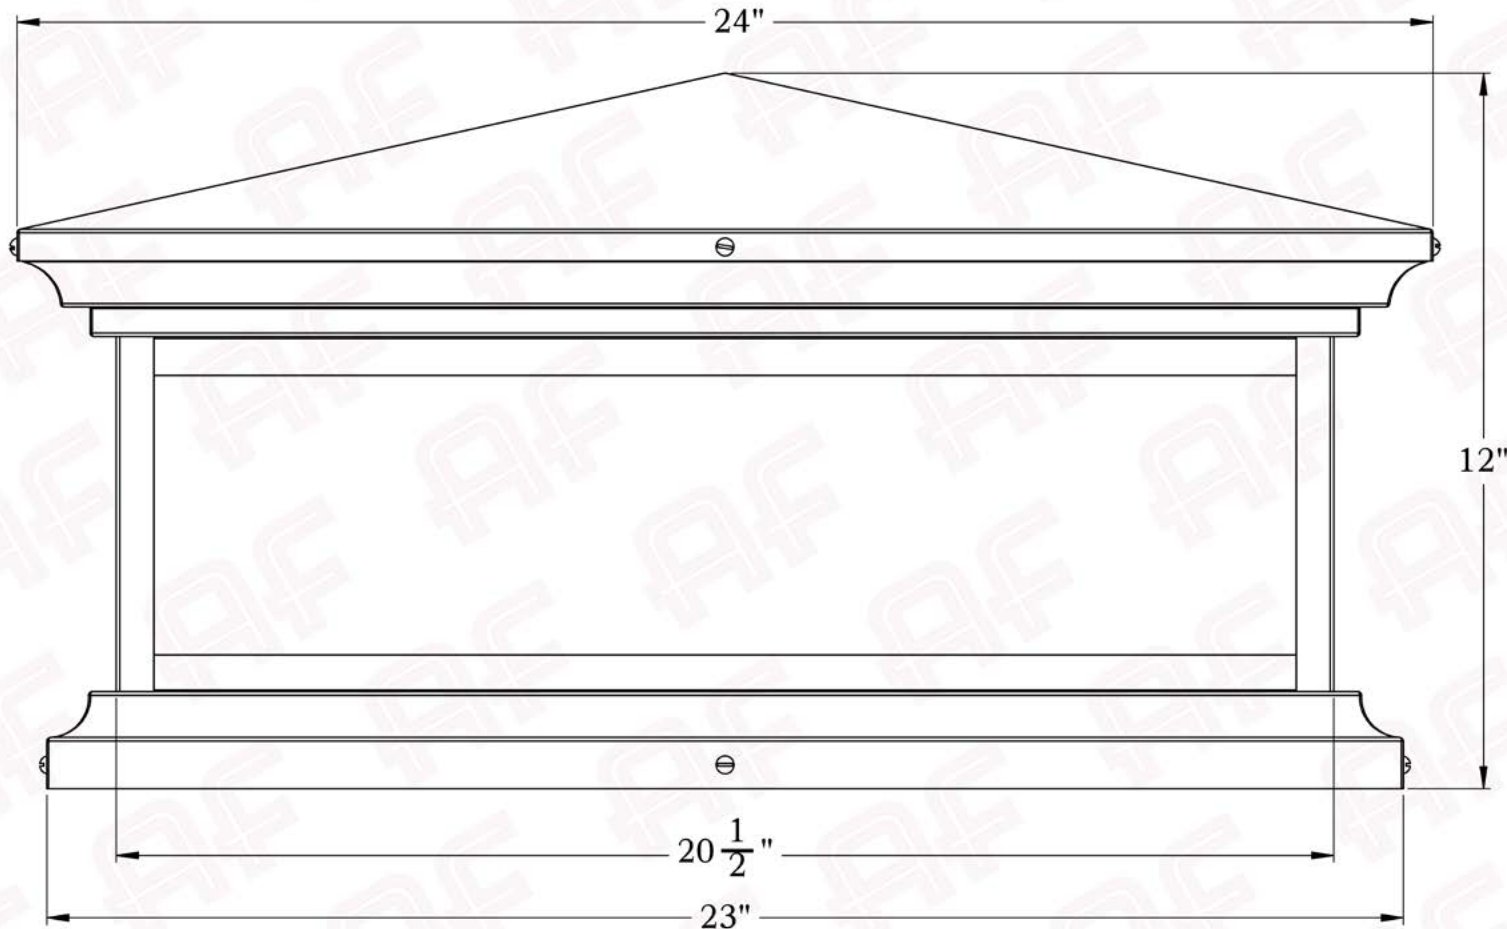

The Hampton Series
Shallow Column Mount Lantern with Cross
3XL

AMERICA'S FINEST 
Lighting & Mailbox Co. 

3X Large

AMERICA'S FINEST
Lighting & Mailbox Co.
975 N. Enterprise St. Orange, CA 92867

PRODUCT No. | 2207-61
TITLE | Hampton
UL RATING | Wet

Dimensions

Roof Width	24"
Body Width	20 1/2"
Height	12"
Mounting Plate	23"

Electrical Specs

UL Rating	Wet
Voltage	12V or 120V
Socket Type	Medium Base - E26
Number of Light Bulbs	4
Max Wattage per Bulb	60W
LED Bulb	Supplied