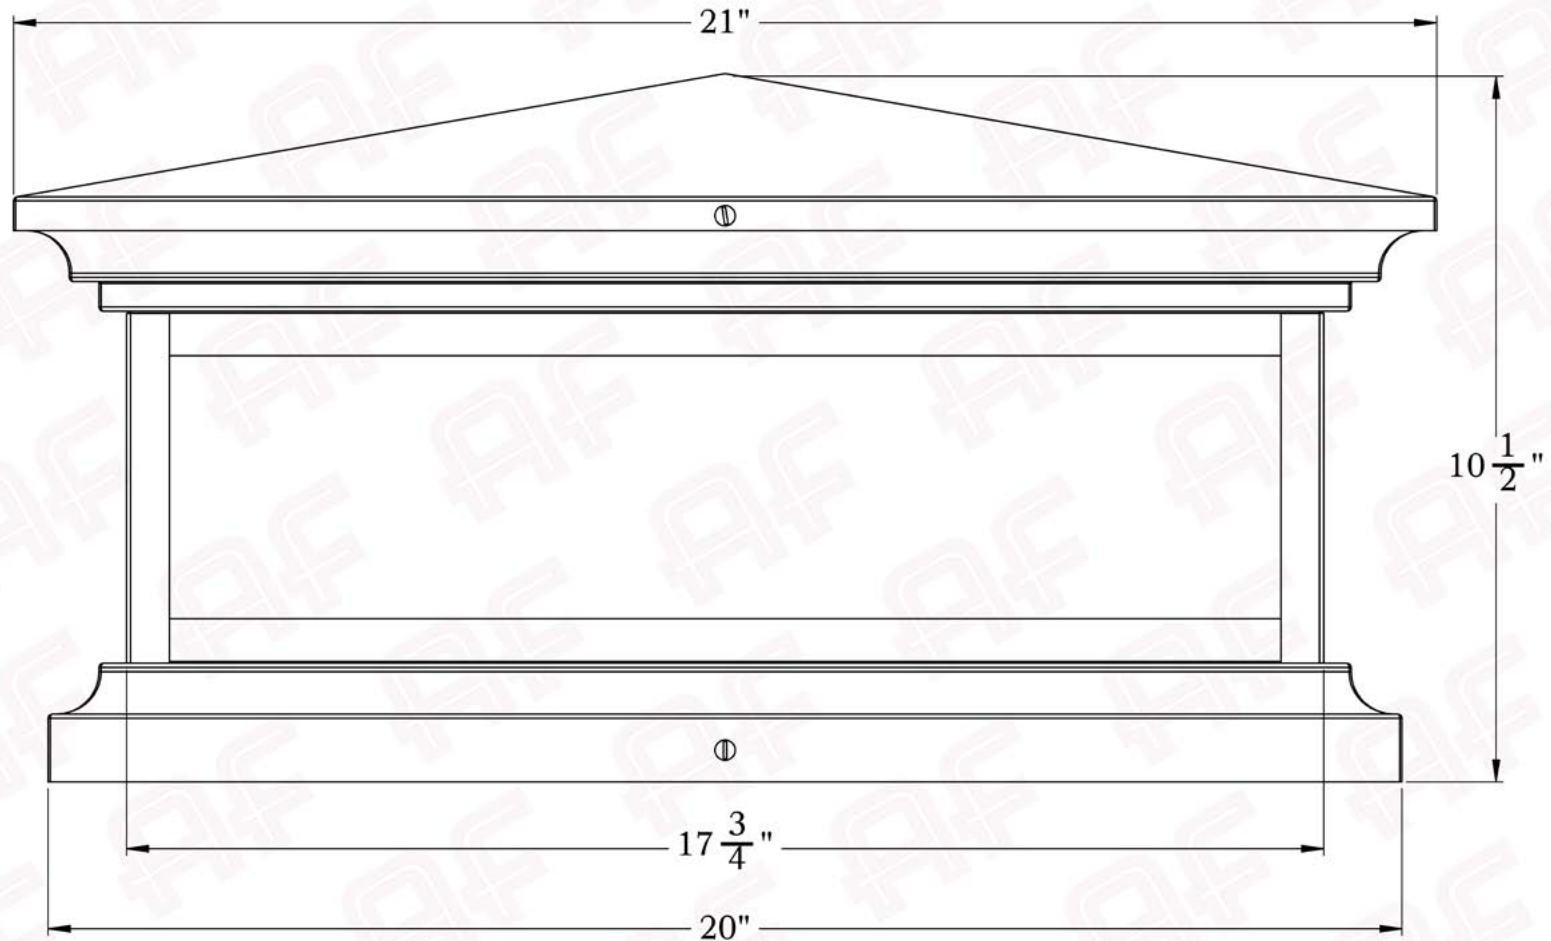

The Hampton Series
Shallow Column Mount Lantern with Scrollwork Heart

2XL

AMERICA'S FINEST 
Lighting & Mailbox Co. 

2X Large

Dimensions

Roof Width	21"
Body Width	17 3/4"
Height	10 1/2"
Mounting Plate	20"

Electrical Specs

UL Rating	Wet
Voltage	12V or 120V
Socket Type	Medium Base - E26
Number of Light Bulbs	2
Max Wattage per Bulb	60W
LED Bulb	Supplied

Additional Information

Manufacturer	America's Finest Lighting
Mounting Location	Exterior Only
Material	Brass
Multiple Overlay Options	Yes