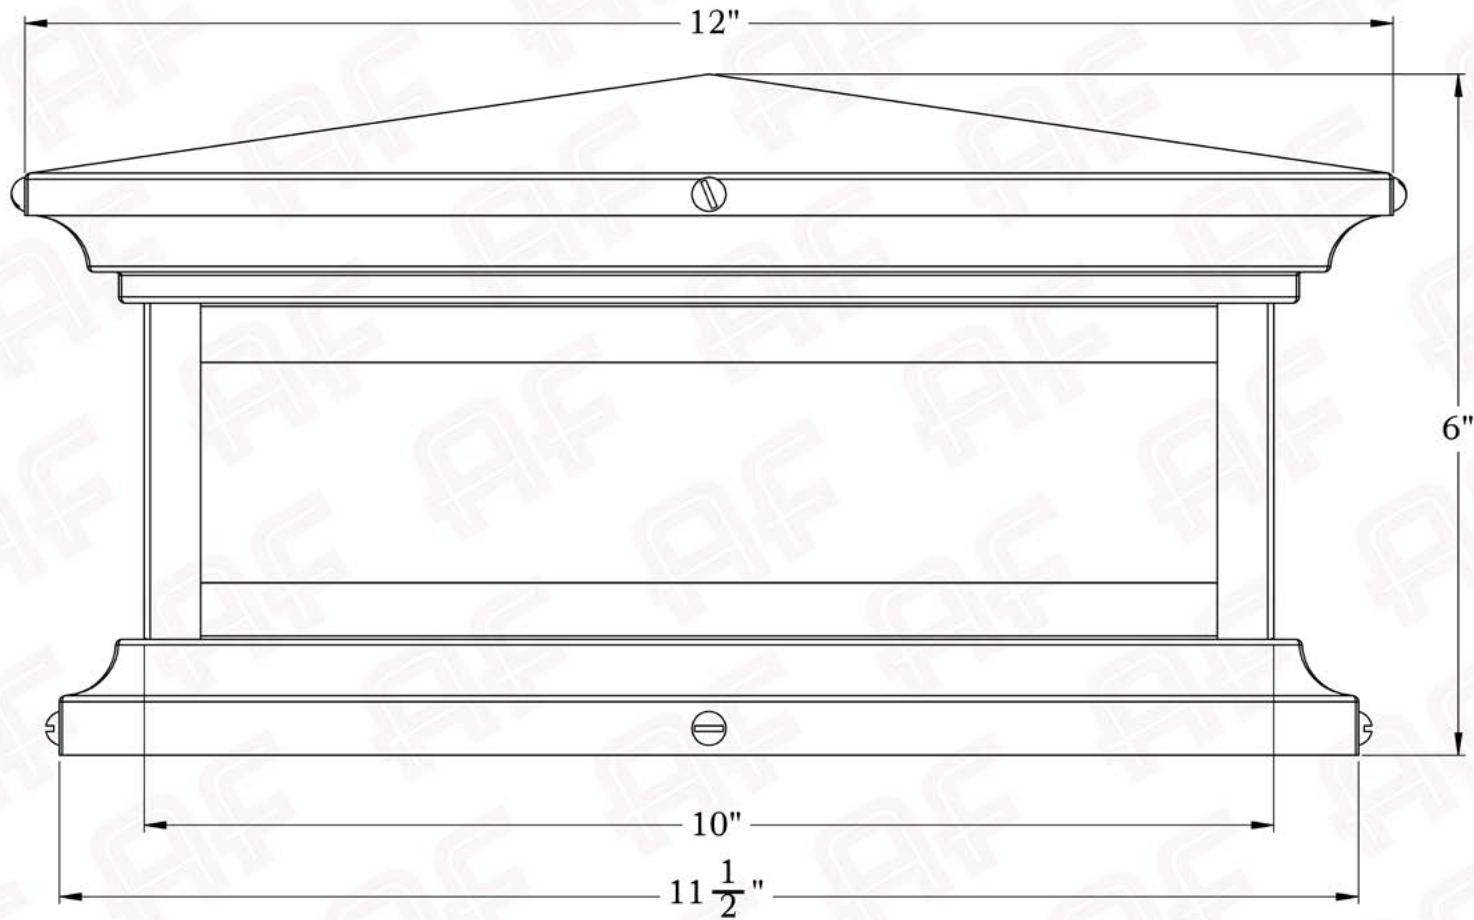

The Hampton Series
Shallow Column Mount Lantern
Medium

AMERICA'S FINEST 
Lighting & Mailbox Co. 

Medium

AMERICA'S FINEST
Lighting & Mailbox Co.
975 N. Enterprise St. Orange, CA 92867

PRODUCT No. | 2203-61
TITLE | Hampton
UL RATING | Wet

Dimensions

Roof Width	12"
Body Width	10"
Height	6"
Mounting Plate	11 1/2"

Electrical Specs

UL Rating	Wet
Voltage	12V or 120V
Socket Type	Medium Base - E26
Number of Light Bulbs	1
Max Wattage per Bulb	60W
LED Bulb	Supplied