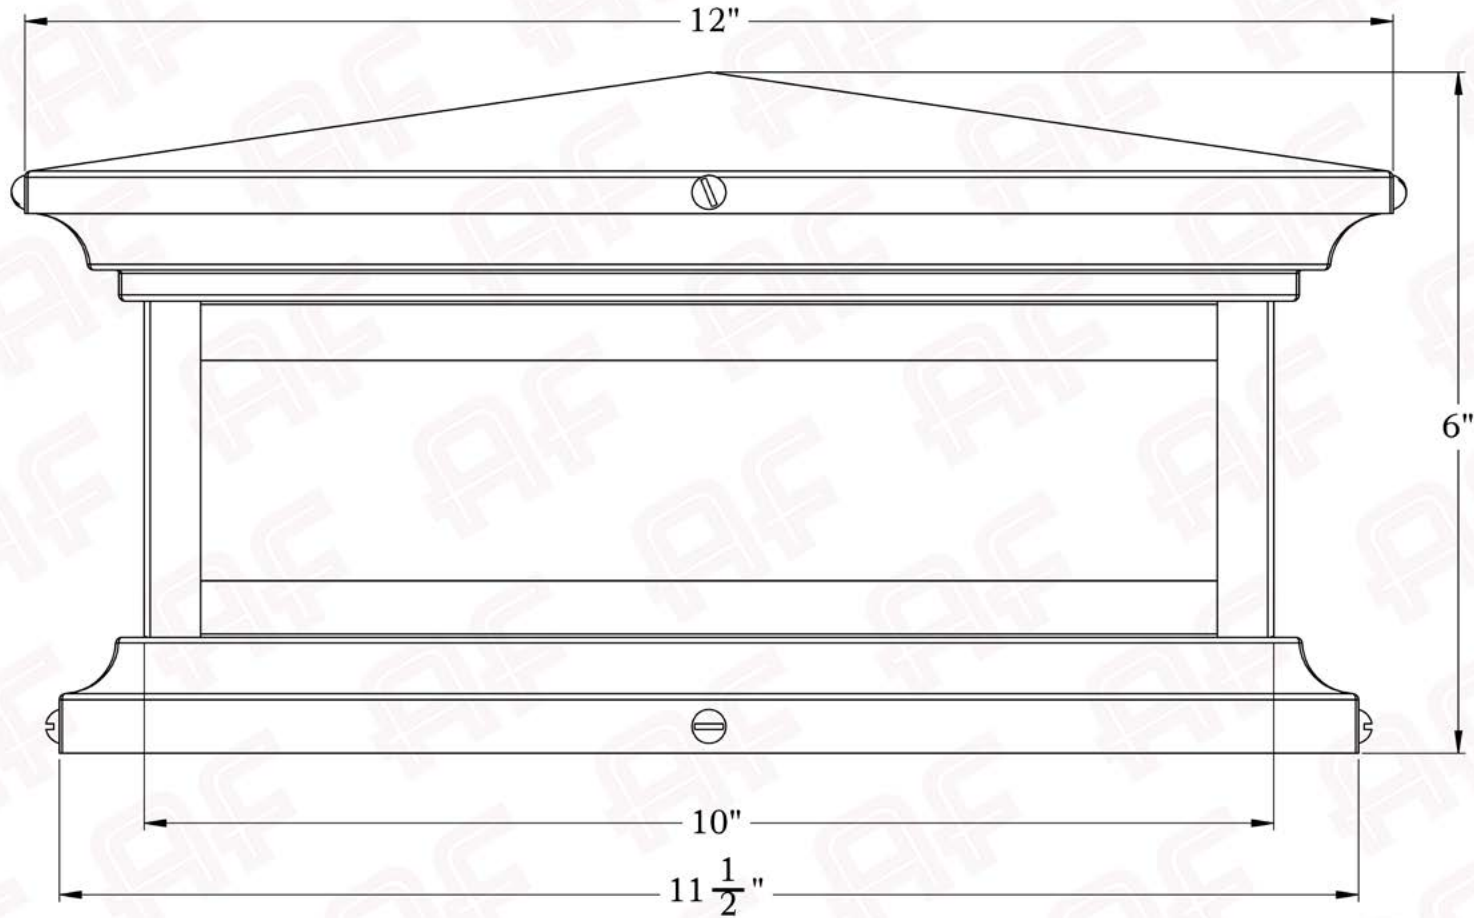

Medium

AMERICA'S FINEST
Lighting & Mailbox Co.
975 N. Enterprise St. Orange, CA 92867

PRODUCT No. | 2203-61
TITLE | Hampton
UL RATING | Wet

LAMP BASE | Medium Base (E26)
MAX WATTAGE | 60W
VOLTAGE | 12V or 120V

PROPRIETARY AND CONFIDENTIAL
The information contained in this drawing is the sole property of America's Finest. Any reproduction in part or as a whole without written permission from America's Finest is prohibited.