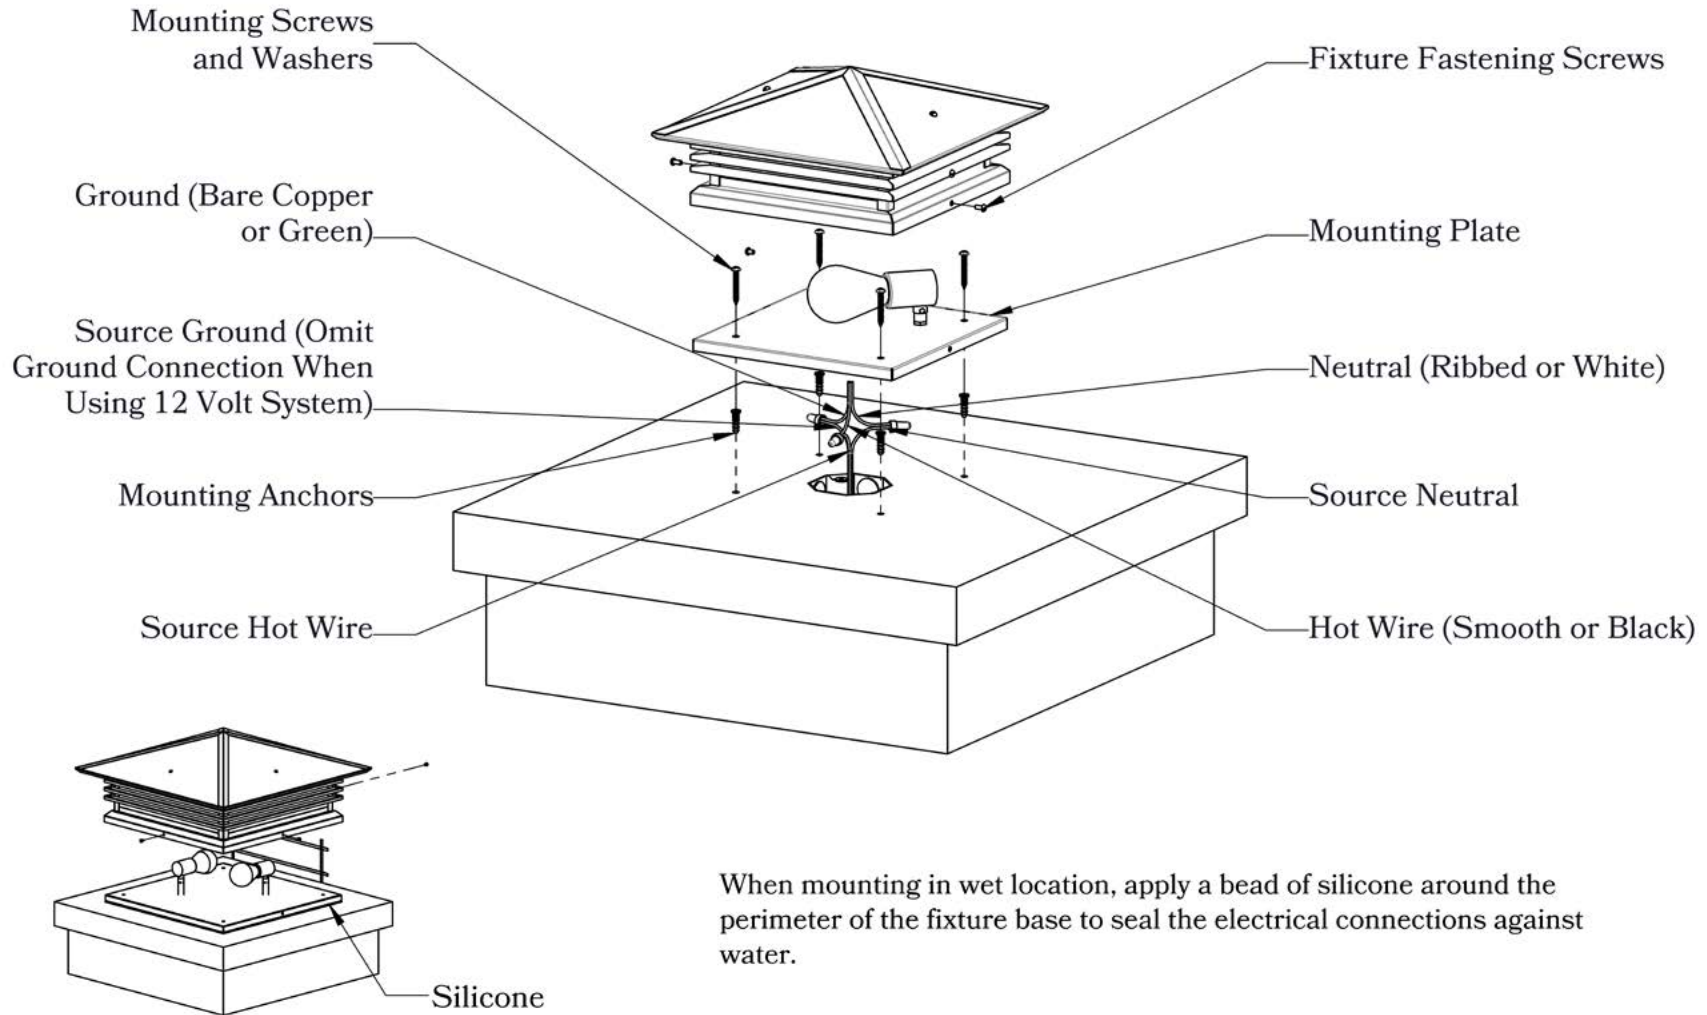

## Designs Available In This Series

Cross

Scrollwork Cross

Scrollwork Heart

Glass Only

**Mounting Instructions** | Column Light Version One

When mounting in wet location, apply a bead of silicone around the perimeter of the fixture base to seal the electrical connections against water.