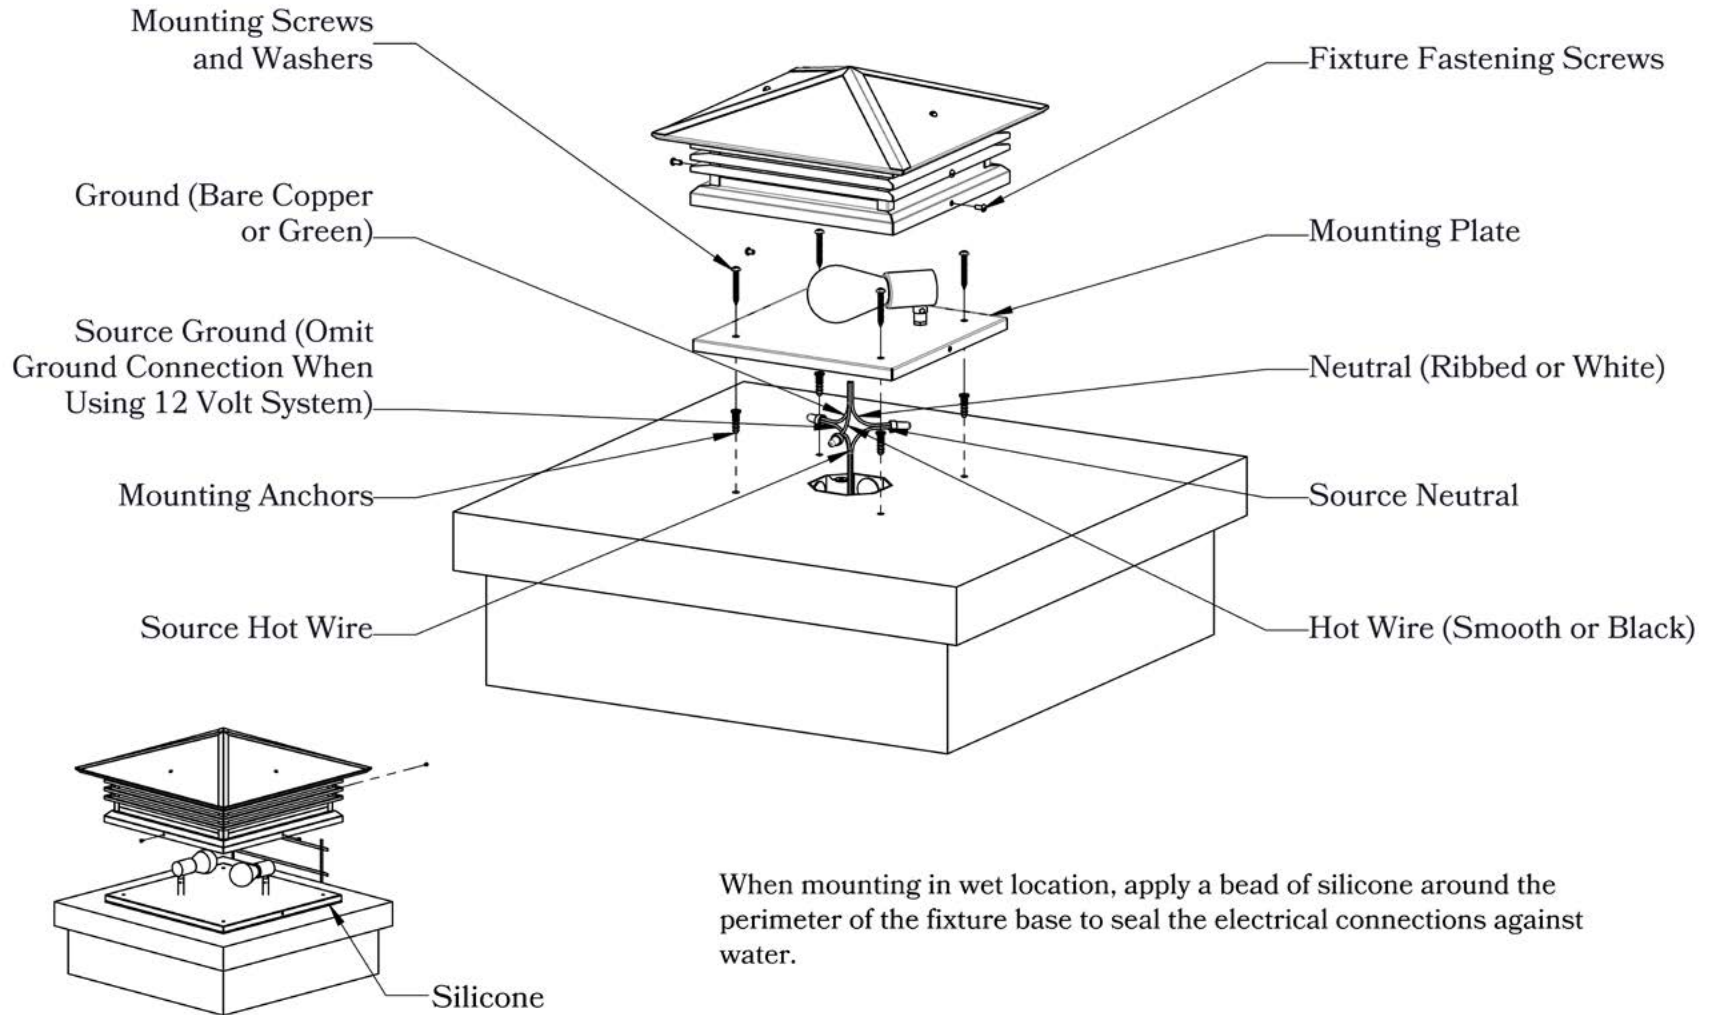

## Designs Available In This Series

Cross

Scrollwork Cross

Scrollwork Heart

Glass Only

**Mounting Instructions** | Column Light Version One

When mounting in wet location, apply a bead of silicone around the perimeter of the fixture base to seal the electrical connections against water.