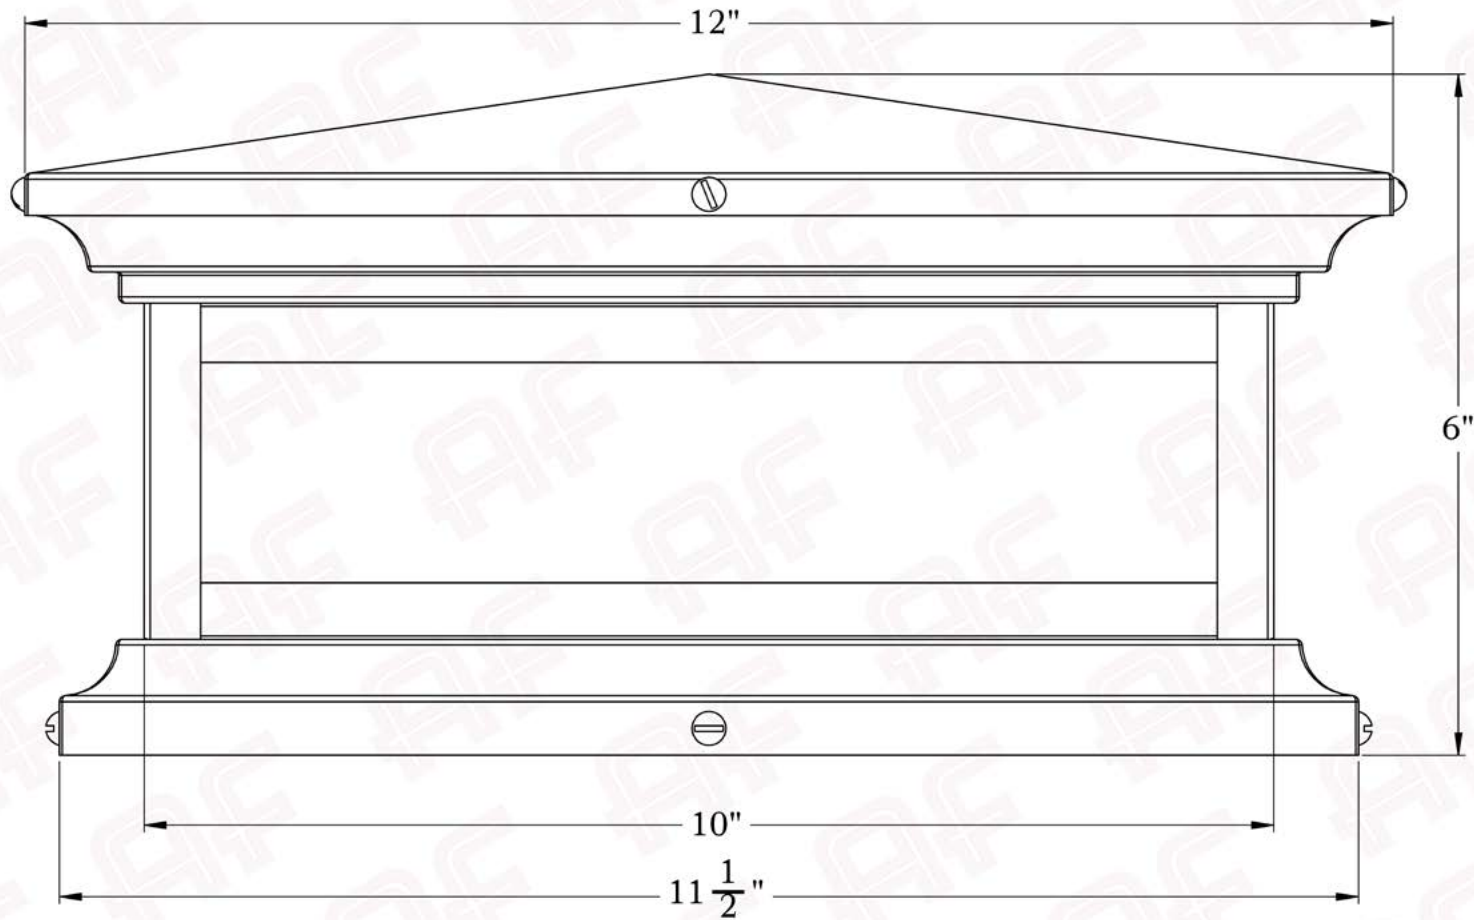

Medium

AMERICA'S FINEST
Lighting & Mailbox Co.
975 N. Enterprise St. Orange, CA 92867

PRODUCT No. | 2203-61
TITLE | Hampton
UL RATING | Wet

LAMP BASE | Medium Base (E26)
MAX WATTAGE | 60W
VOLTAGE | 12V or 120V

PROPRIETARY AND CONFIDENTIAL
The information contained in this drawing is the sole property of America's Finest. Any reproduction in part or as a whole without written permission from America's Finest is prohibited.