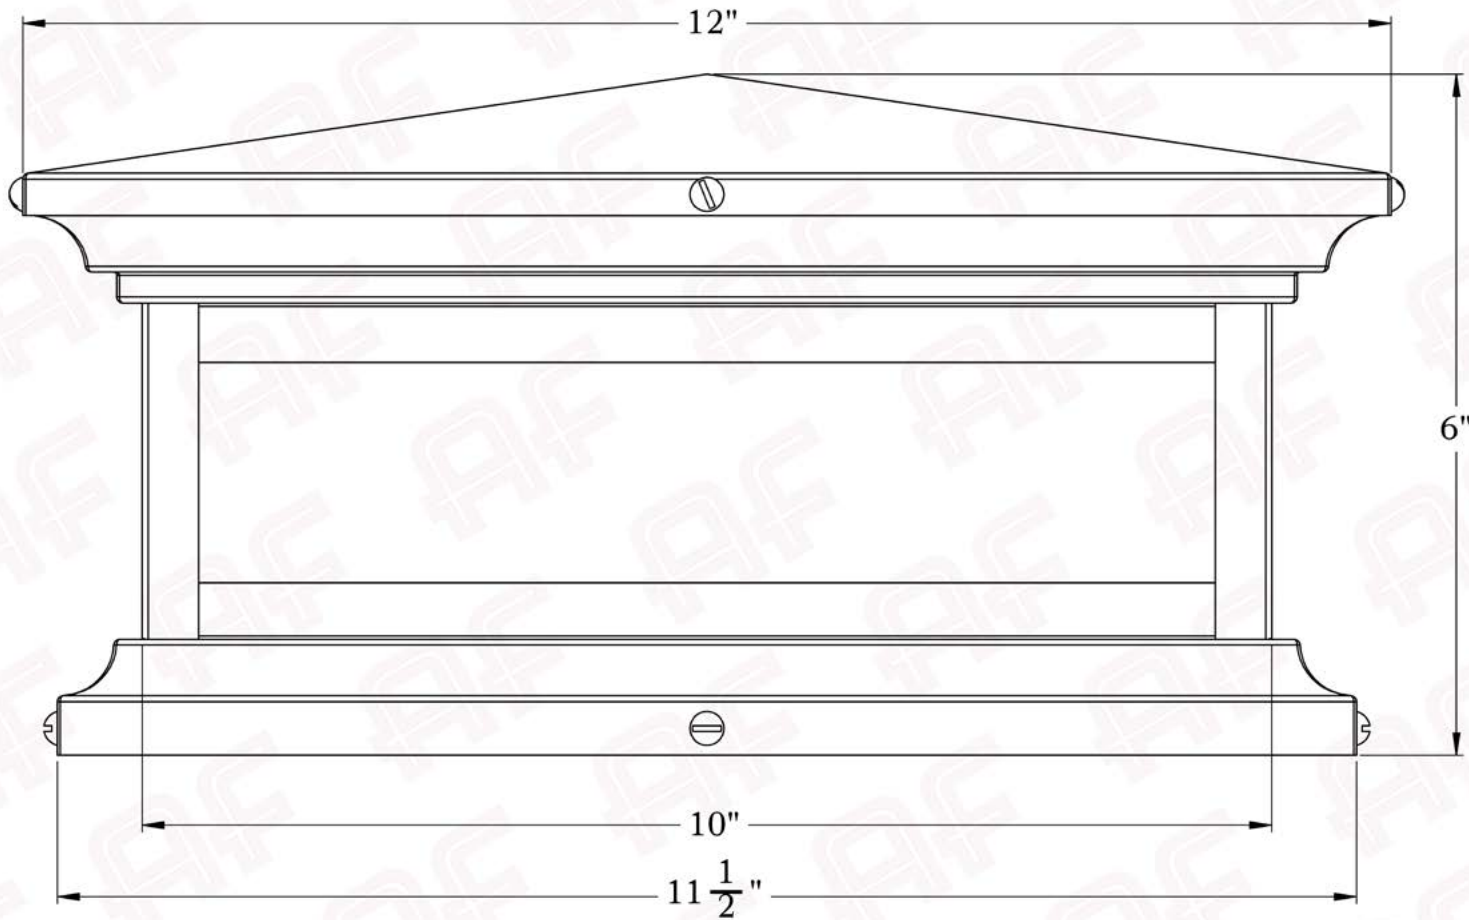

The Hampton Series
Shallow Column Mount Lantern with Cross
Medium

AMERICA'S FINEST 
Lighting & Mailbox Co. 

Medium

AMERICA'S FINEST
Lighting & Mailbox Co.
975 N. Enterprise St. Orange, CA 92867

PRODUCT No. | 2203-61
TITLE | Hampton
UL RATING | Wet

Dimensions

Roof Width	12"
Body Width	10"
Height	6"
Mounting Plate	11 1/2"

Electrical Specs

UL Rating	Wet
Voltage	12V or 120V
Socket Type	Medium Base - E26
Number of Light Bulbs	1
Max Wattage per Bulb	60W
LED Bulb	Supplied