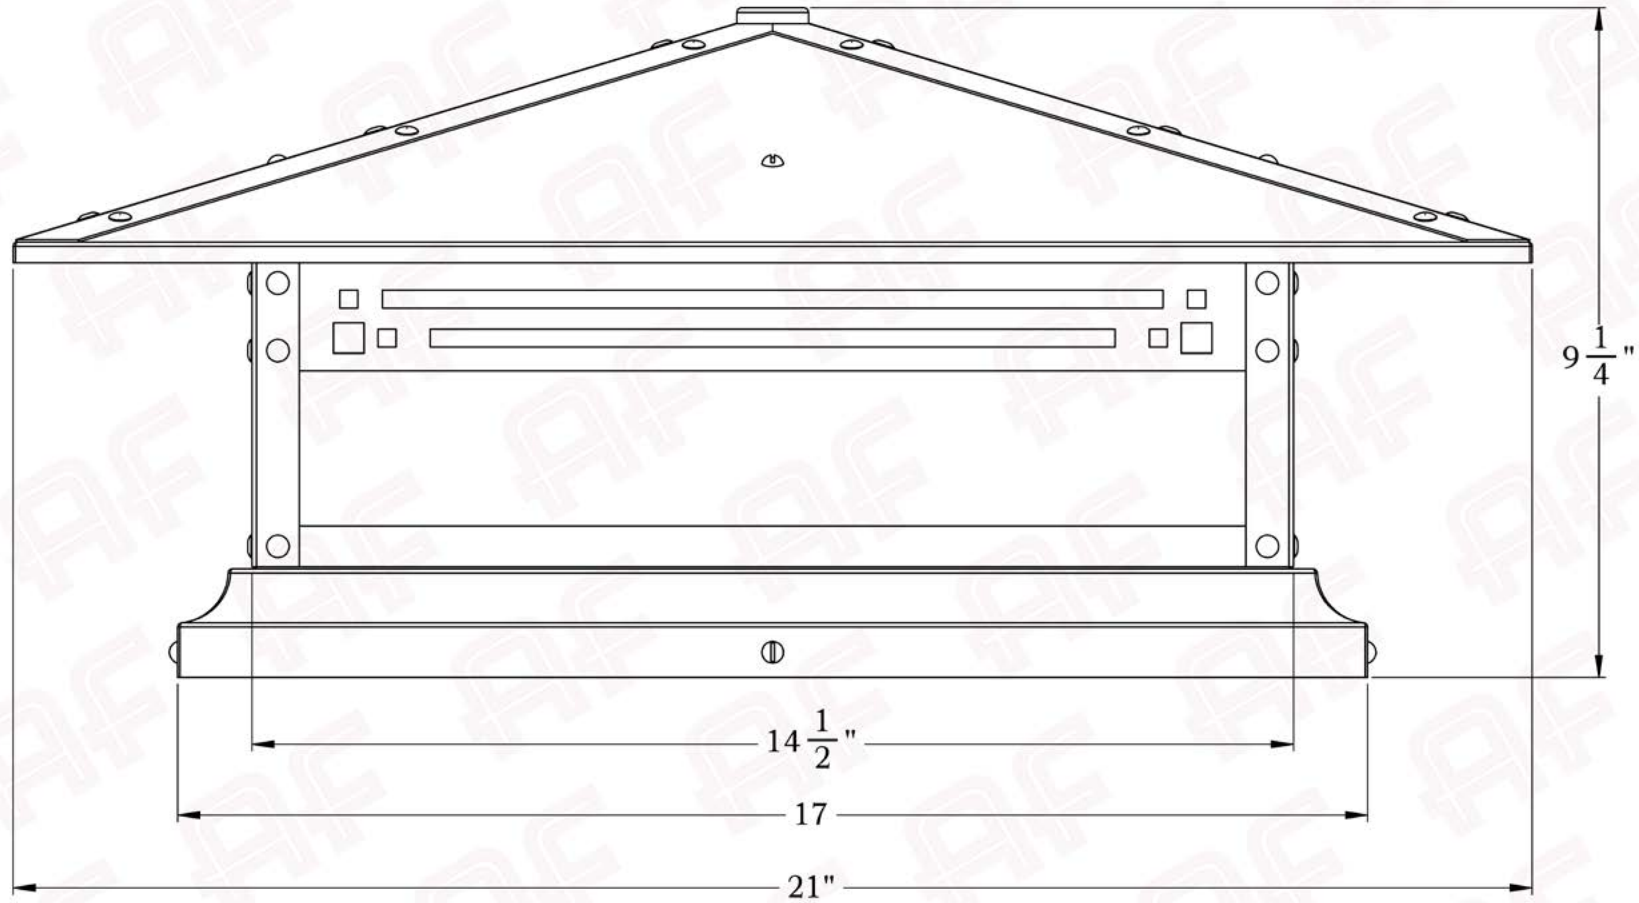

The Glen Canyon Series
Shallow Column Mounted Lantern
2XL

AMERICA'S FINEST 
Lighting & Mailbox Co.

2X Large

Dimensions

Roof Width	21"
Body Width	14 1/2"
Height	9 1/4"
Mounting Plate	17"

Electrical Specs

UL Rating	Wet
Voltage	12V or 120V
Socket Type	Medium Base - E26
Number of Light Bulbs	2
Max Wattage per Bulb	100W
LED Bulb	Supplied