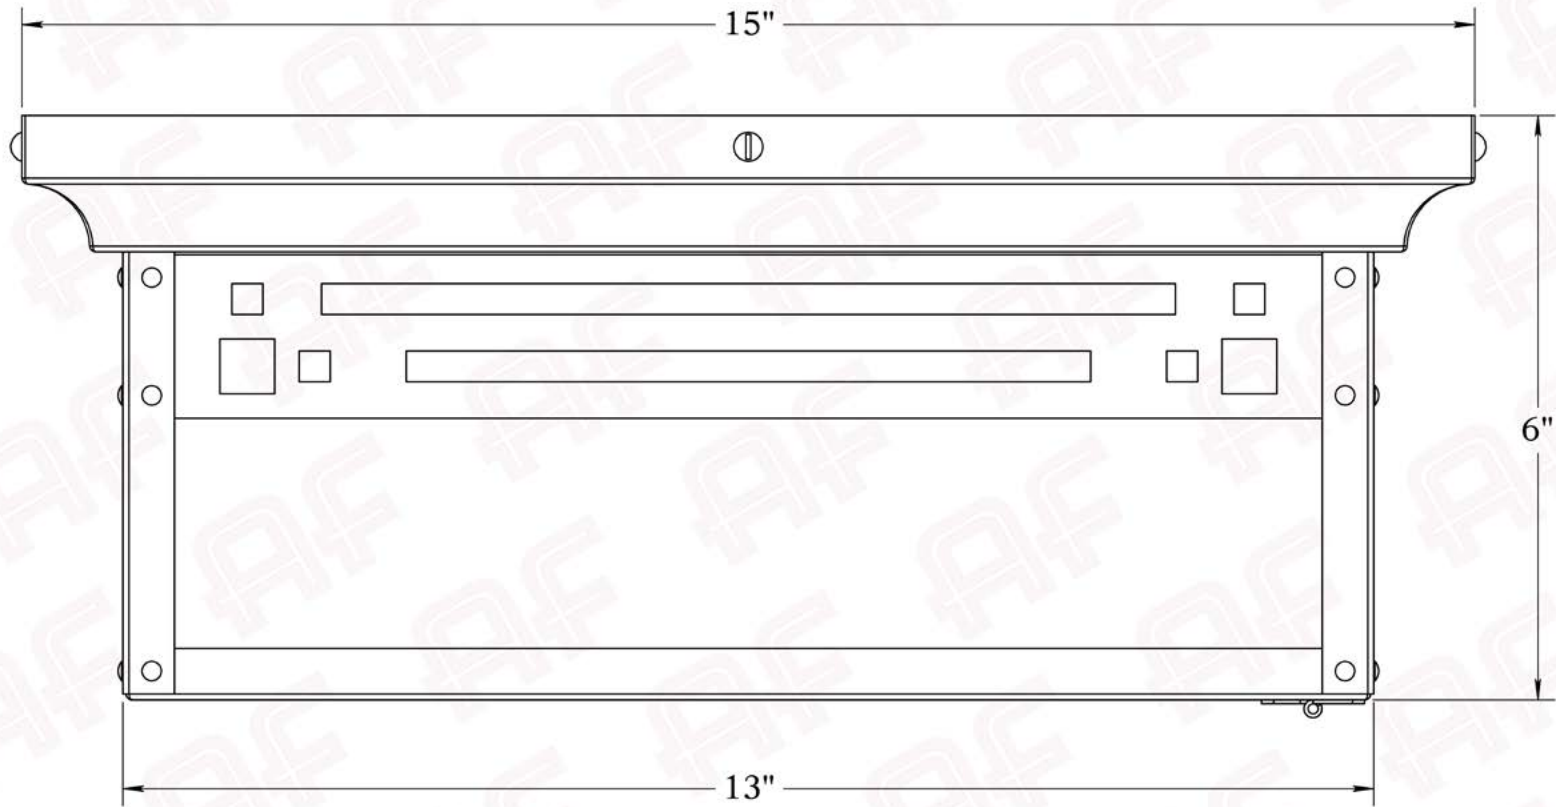

# X Large

**AMERICA'S FINEST**  
*Lighting & Mailbox Co.*  
975 N. Enterprise St. Orange, CA 92867

PRODUCT No. | 405-5  
TITLE | Glen Canyon  
UL RATING | Damp

LAMP BASE | Medium Base (E26)  
MAX WATTAGE | 2-60W  
VOLTAGE | 120V

## Dimensions

Height	6"
Width	15"
Body Width	13"
Mounting Plate	15"