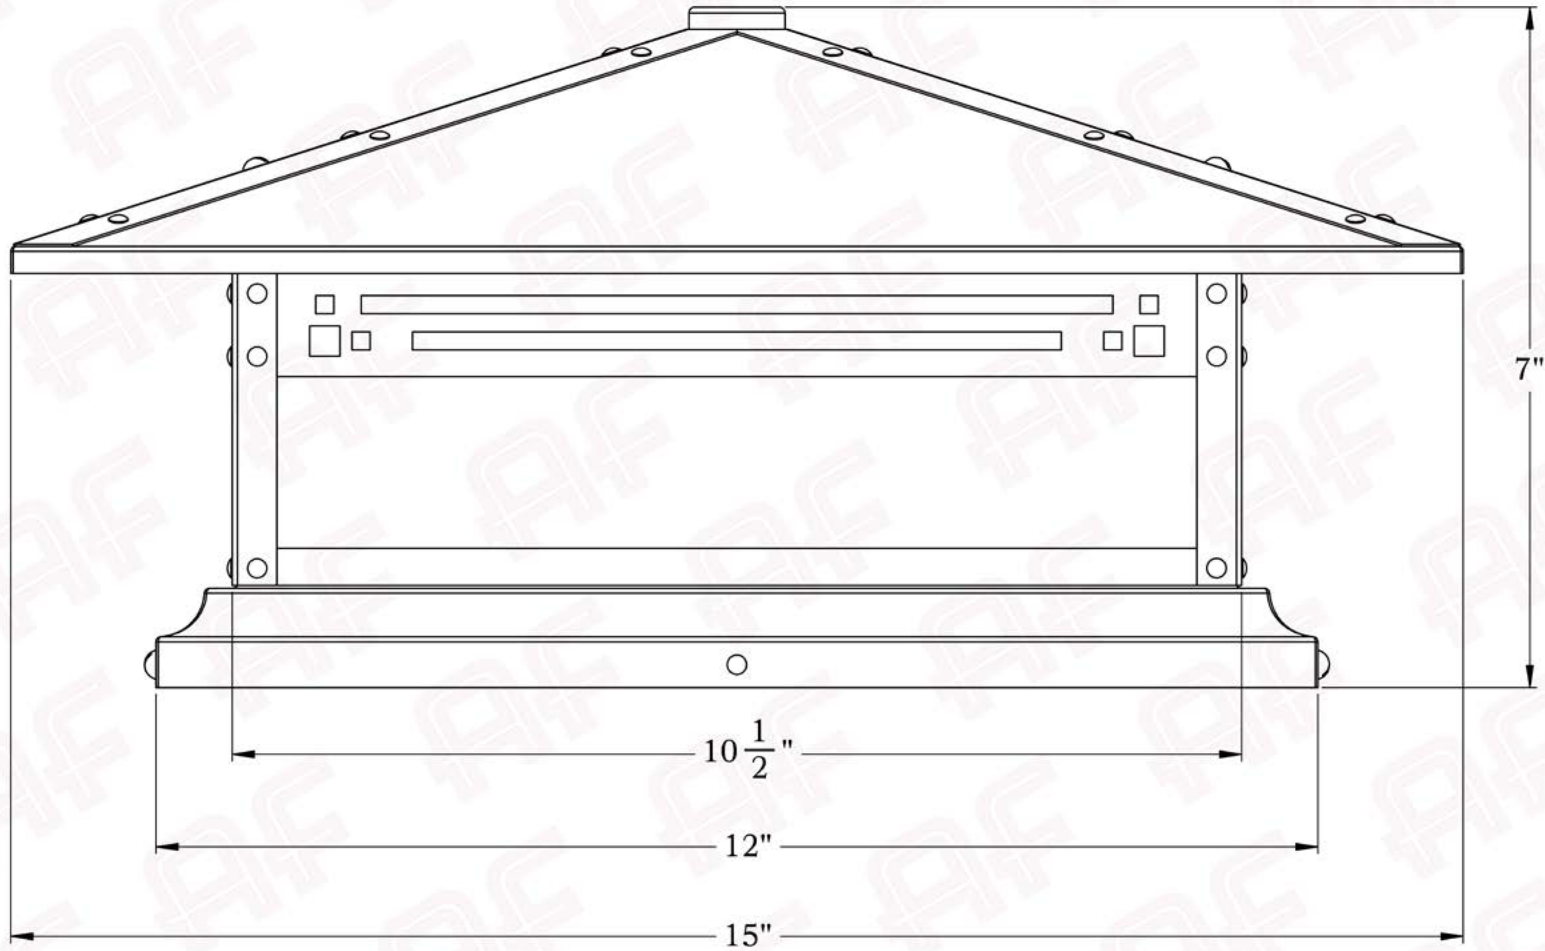

The Glen Canyon Series
Shallow Column Mounted Lantern
Large

AMERICA'S FINEST 
Lighting & Mailbox Co. 

Large

Dimensions

Roof Width	15"
Body Width	10 1/2"
Height	7"
Mounting Plate	12"

Electrical Specs

UL Rating	Wet
Voltage	12V or 120V
Socket Type	Medium Base - E26
Number of Light Bulbs	2
Max Wattage per Bulb	60W
LED Bulb	Supplied

Additional Information

Manufacturer	America's Finest Lighting
Mounting Location	Exterior Only
Material	Brass
Multiple Overlay Options	No

Mounting Instructions | Column Light Version One

When mounting in wet location, apply a bead of silicone around the perimeter of the fixture base to seal the electrical connections against water.