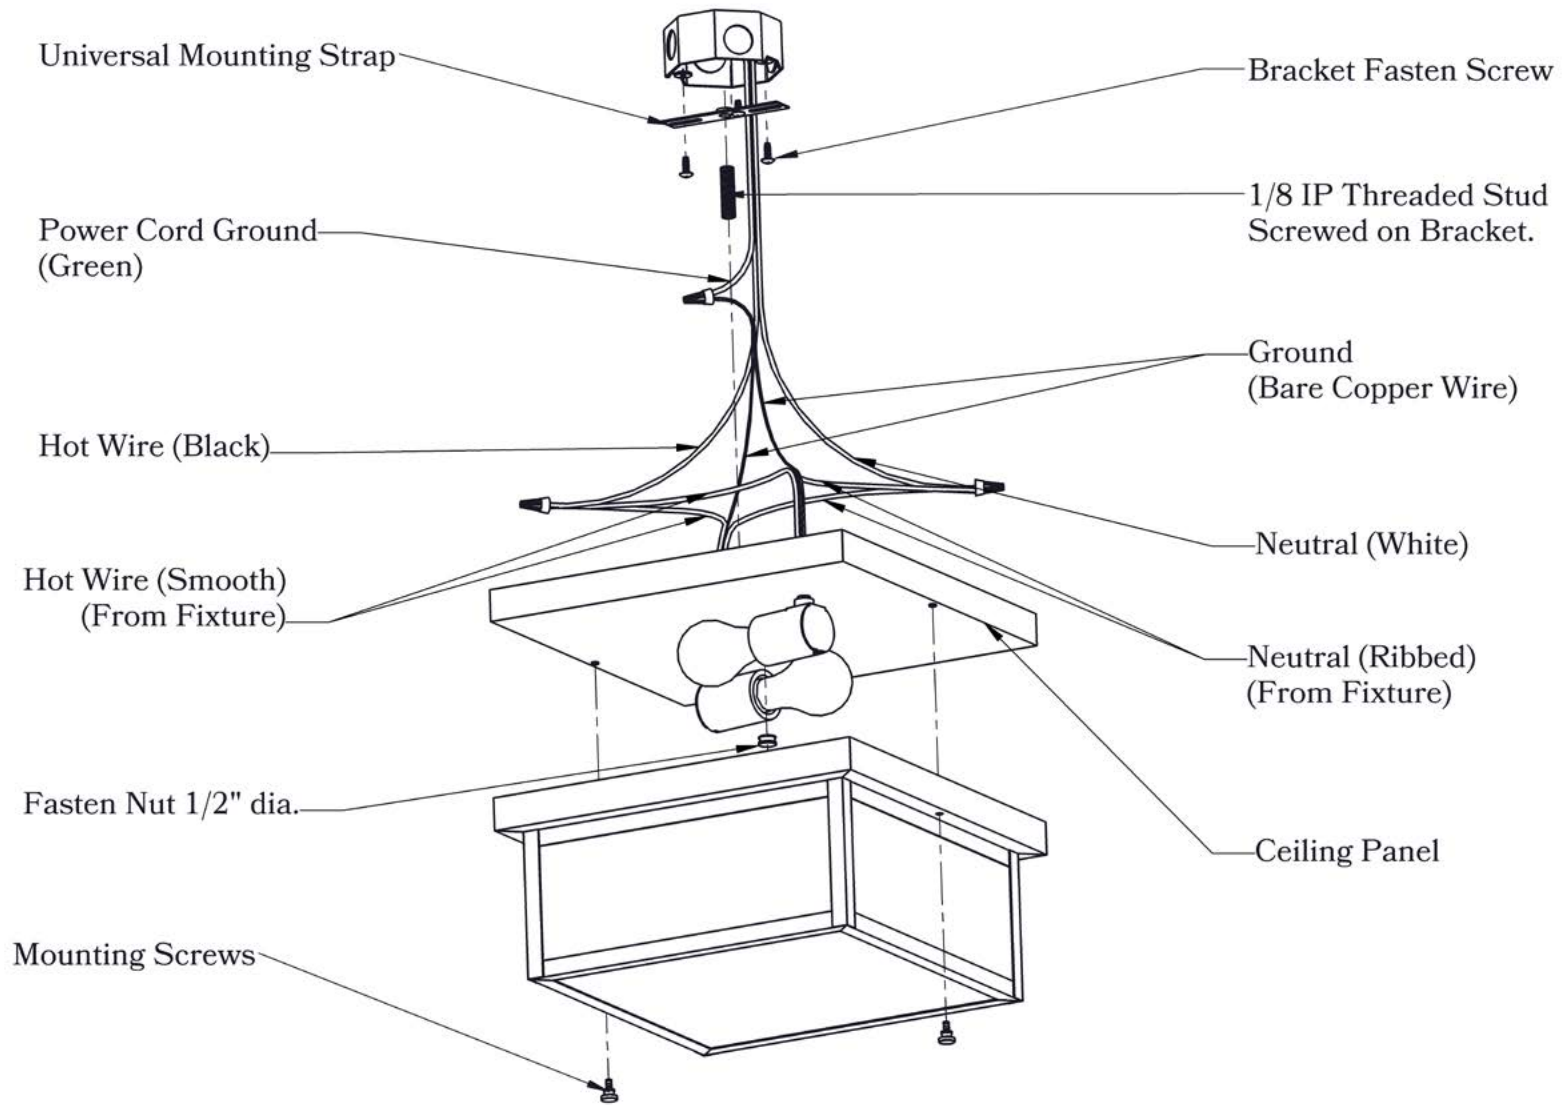

Mounting Instructions | Standard Ceiling Mount Version 1

CAUTION—DISCONNECT POWER

Always shut off power when installing or repairing this (or any other) electrical appliance. Failure to do so may result in severe injury or death. This product must be installed in accordance with applicable installation codes by a person familiar with the construction and operation of the product, and the hazards involved.