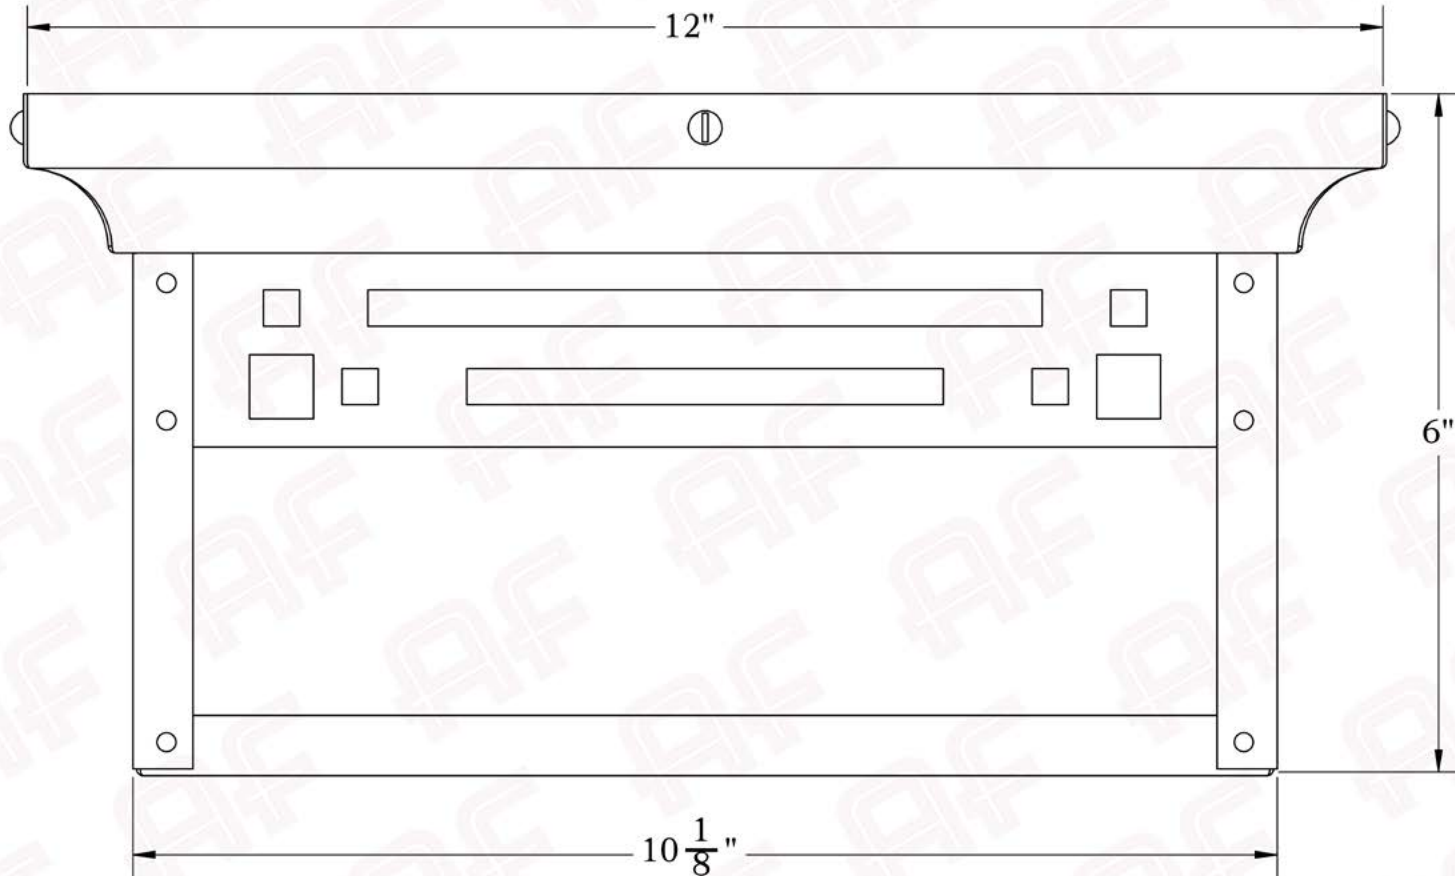

## Dimensions

Height	6"
Width	12"
Body Width	10 1/8"
Mounting Plate	12"