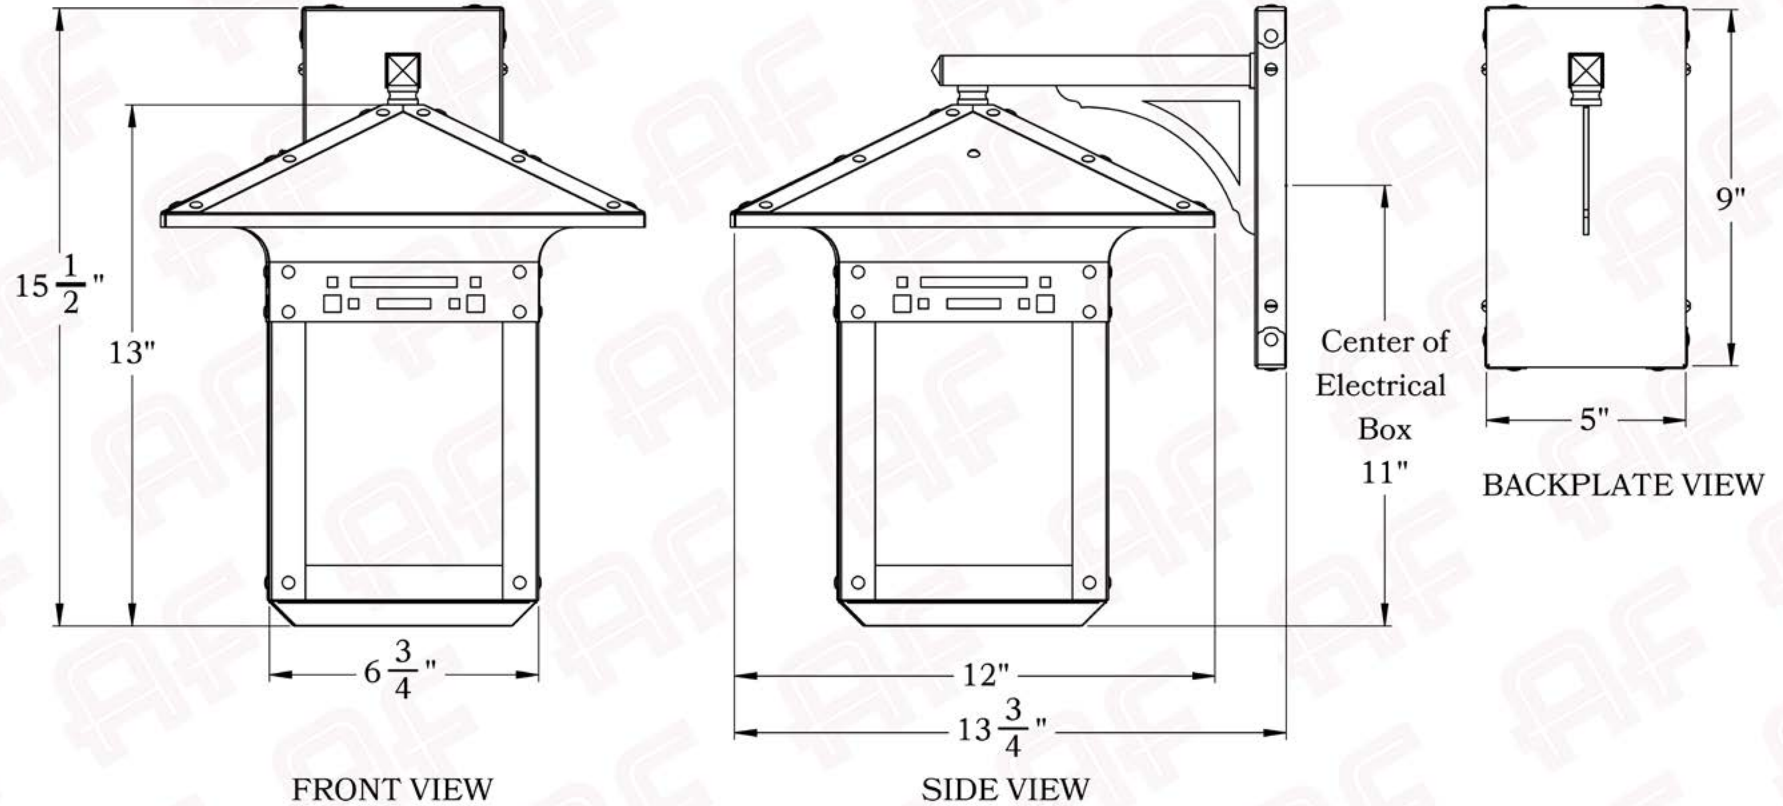

The Glen Canyon Series
Straight Arm Sconce
Medium

AMERICA'S FINEST 
Lighting & Mailbox Co. 

Medium

Dimensions

Roof Width	12"
Body Width	6 3/4"
Lantern Height	13"
Height	15 1/2"
Projection	13 3/4"
Mounting Plate	5" x 9"

Electrical Specs

UL Rating	Wet
Voltage	120V
Socket Type	Medium Base - E26
Number of Light Bulbs	1
Max Wattage per Bulb	100W
LED Bulb	Supplied
Dimmable	Yes

Additional Information

Manufacturer	America's Finest Lighting
Mounting Location	Interior and Exterior
Material	Brass
Multiple Overlay Options	No
Bottom Glass Panels	Included