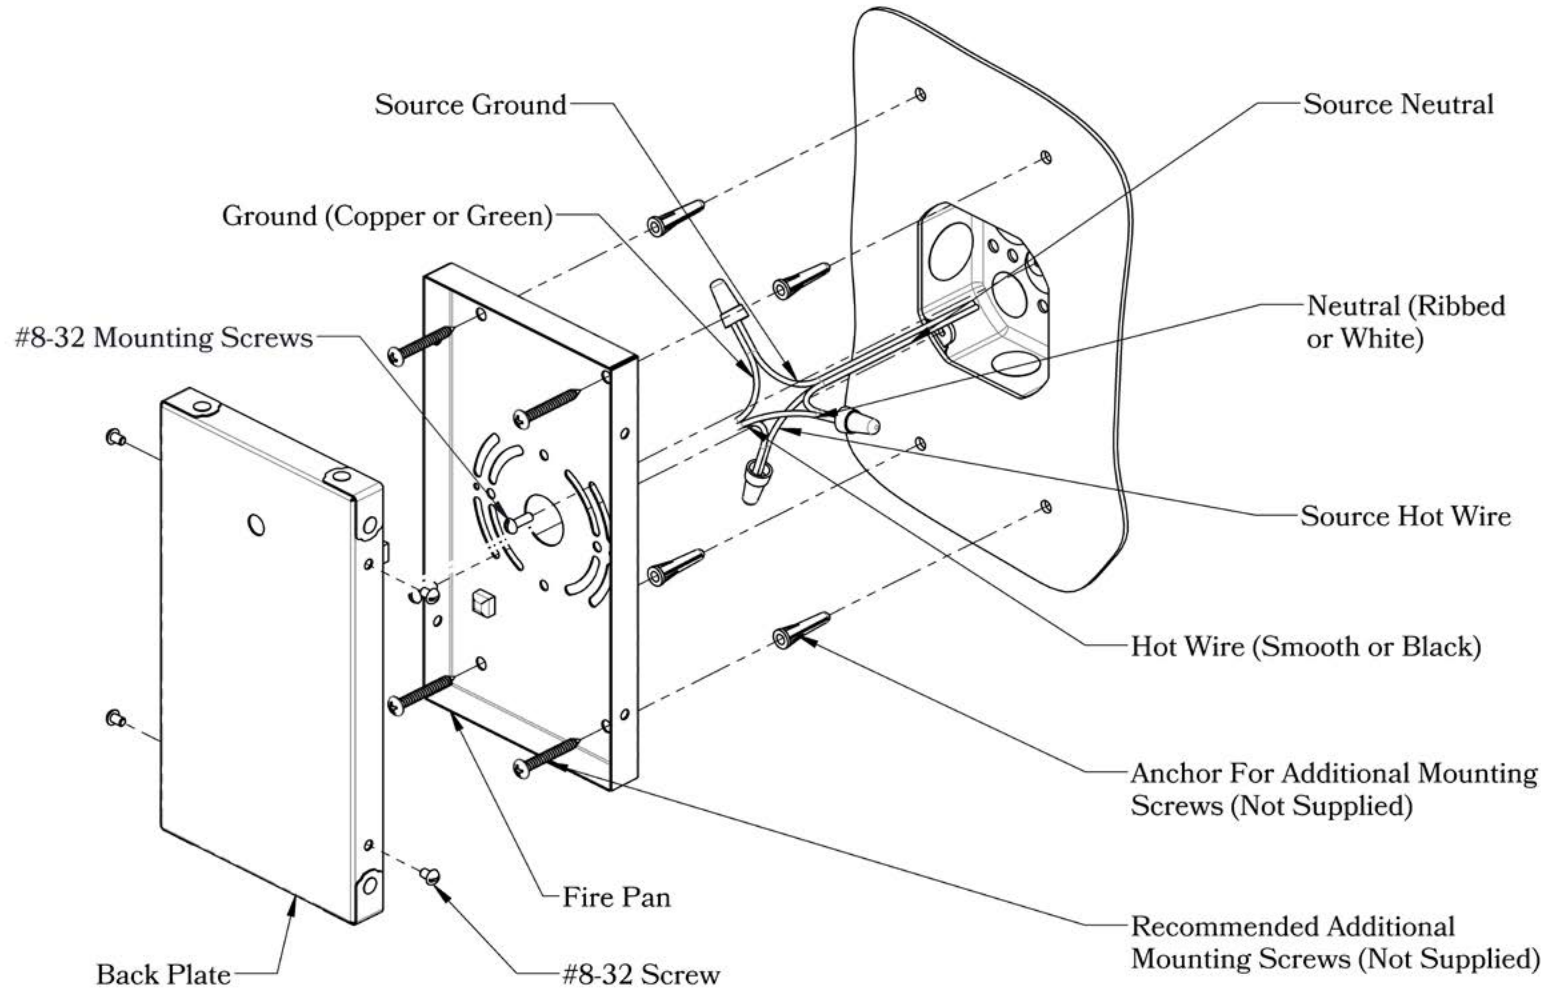

The Glen Canyon Series
Straight Arm Sconce
Medium

AMERICA'S FINEST 
Lighting & Mailbox Co. 

Medium

Dimensions

Roof Width	12"
Body Width	6 3/4"
Lantern Height	13"
Height	15 1/2"
Projection	13 3/4"
Mounting Plate	5" x 9"

Electrical Specs

UL Rating	Wet
Voltage	120V
Socket Type	Medium Base - E26
Number of Light Bulbs	1
Max Wattage per Bulb	100W
LED Bulb	Supplied
Dimmable	Yes

Additional Information

Manufacturer	America's Finest Lighting
Mounting Location	Interior and Exterior
Material	Brass
Multiple Overlay Options	No
Bottom Glass Panels	Included

Mounting Instructions | Wall Mount With Fire Pan

CAUTION—DISCONNECT POWER

Always shut off power when installing or repairing this (or any other) electrical appliance. Failure to do so may result in severe injury or death. This product must be installed in accordance with applicable installation codes by a person familiar with the construction and operation of the product, and the hazards involved.