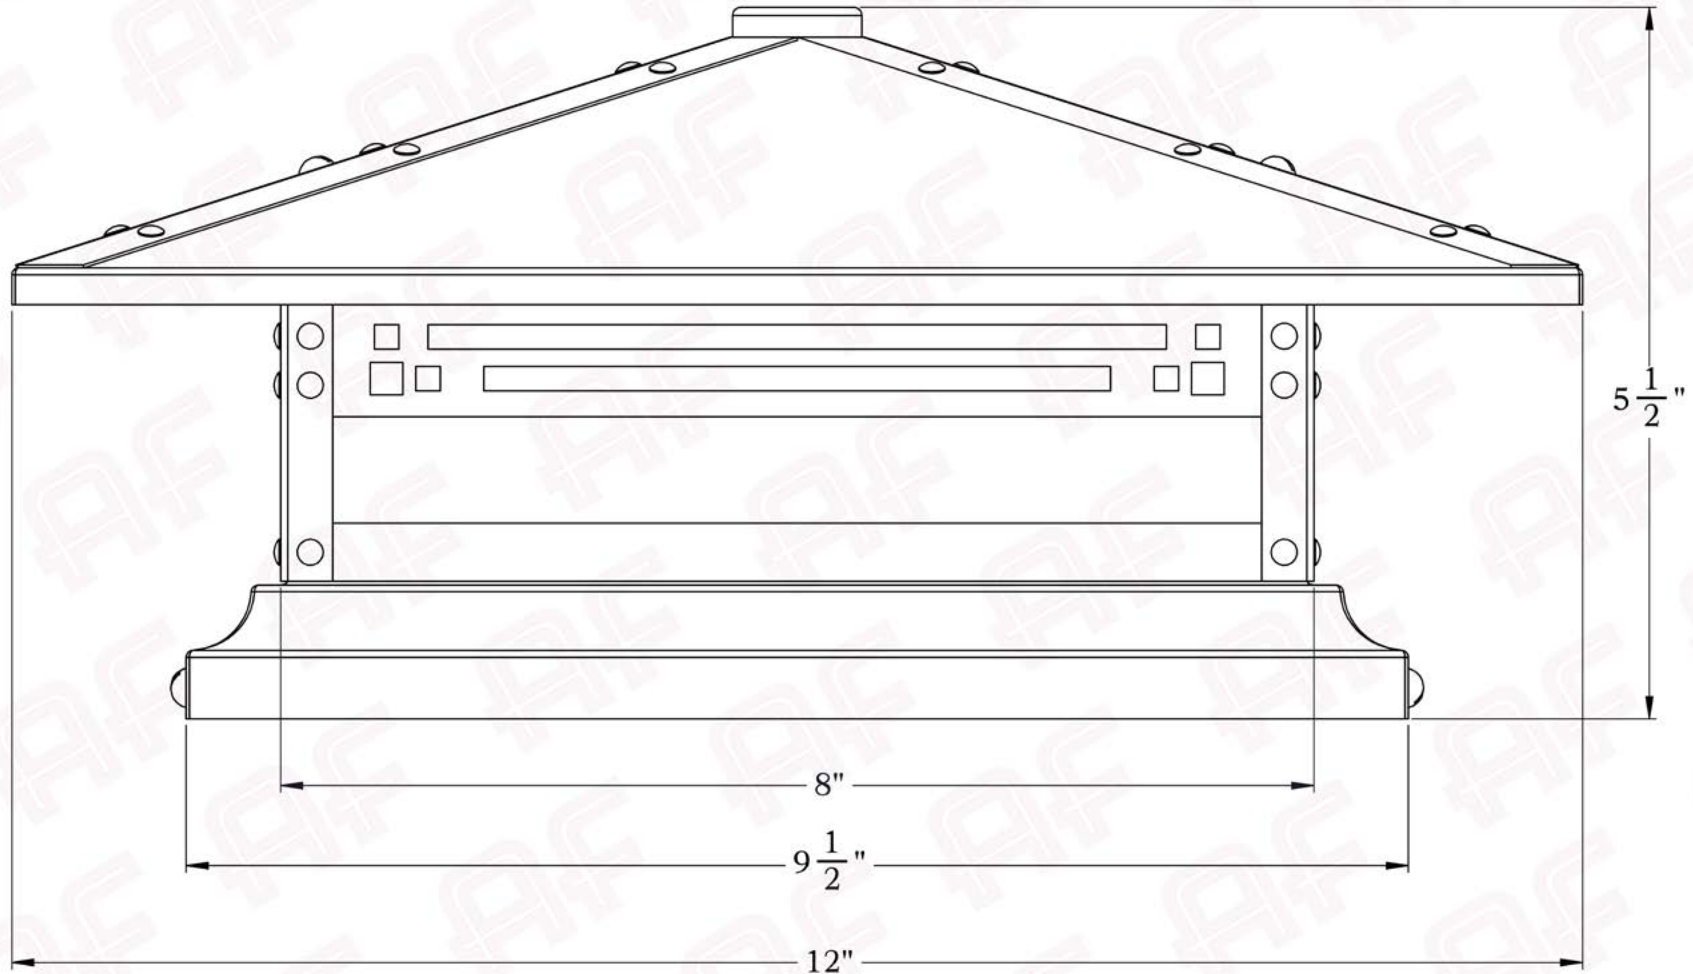

The Glen Canyon Series
Shallow Column Mounted Lantern
Medium

AMERICA'S FINEST 
Lighting & Mailbox Co. 

Medium

Dimensions

Roof Width	12"
Body Width	8"
Height	5 1/2"
Mounting Plate	9 1/2"

Electrical Specs

UL Rating	Wet
Voltage	12V or 120V
Socket Type	Medium Base - E26
Number of Light Bulbs	1
Max Wattage per Bulb	100W
LED Bulb	Supplied

Additional Information

Manufacturer	America's Finest Lighting
Mounting Location	Exterior Only
Material	Brass
Multiple Overlay Options	No

Mounting Instructions | Column Light Version One

When mounting in wet location, apply a bead of silicone around the perimeter of the fixture base to seal the electrical connections against water.