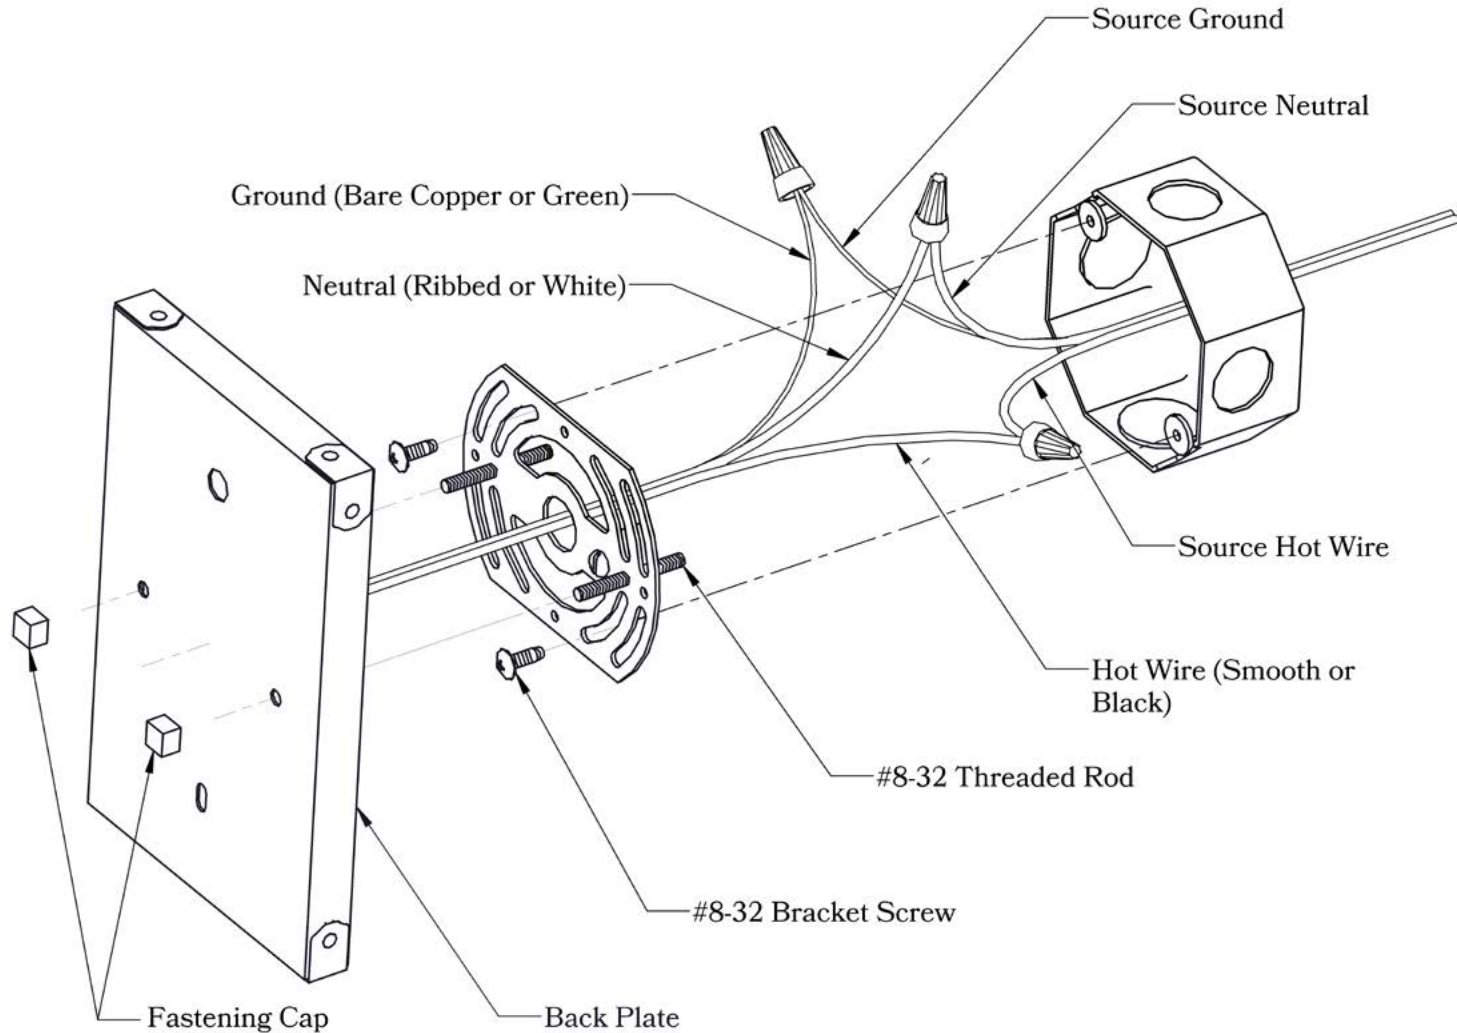

Mounting Instructions | Wall Mount With Caps

CAUTION—DISCONNECT POWER

Always shut off power when installing or repairing this (or any other) electrical appliance. Failure to do so may result in severe injury or death. This product must be installed in accordance with applicable installation codes by a person familiar with the construction and operation of the product, and the hazards involved.