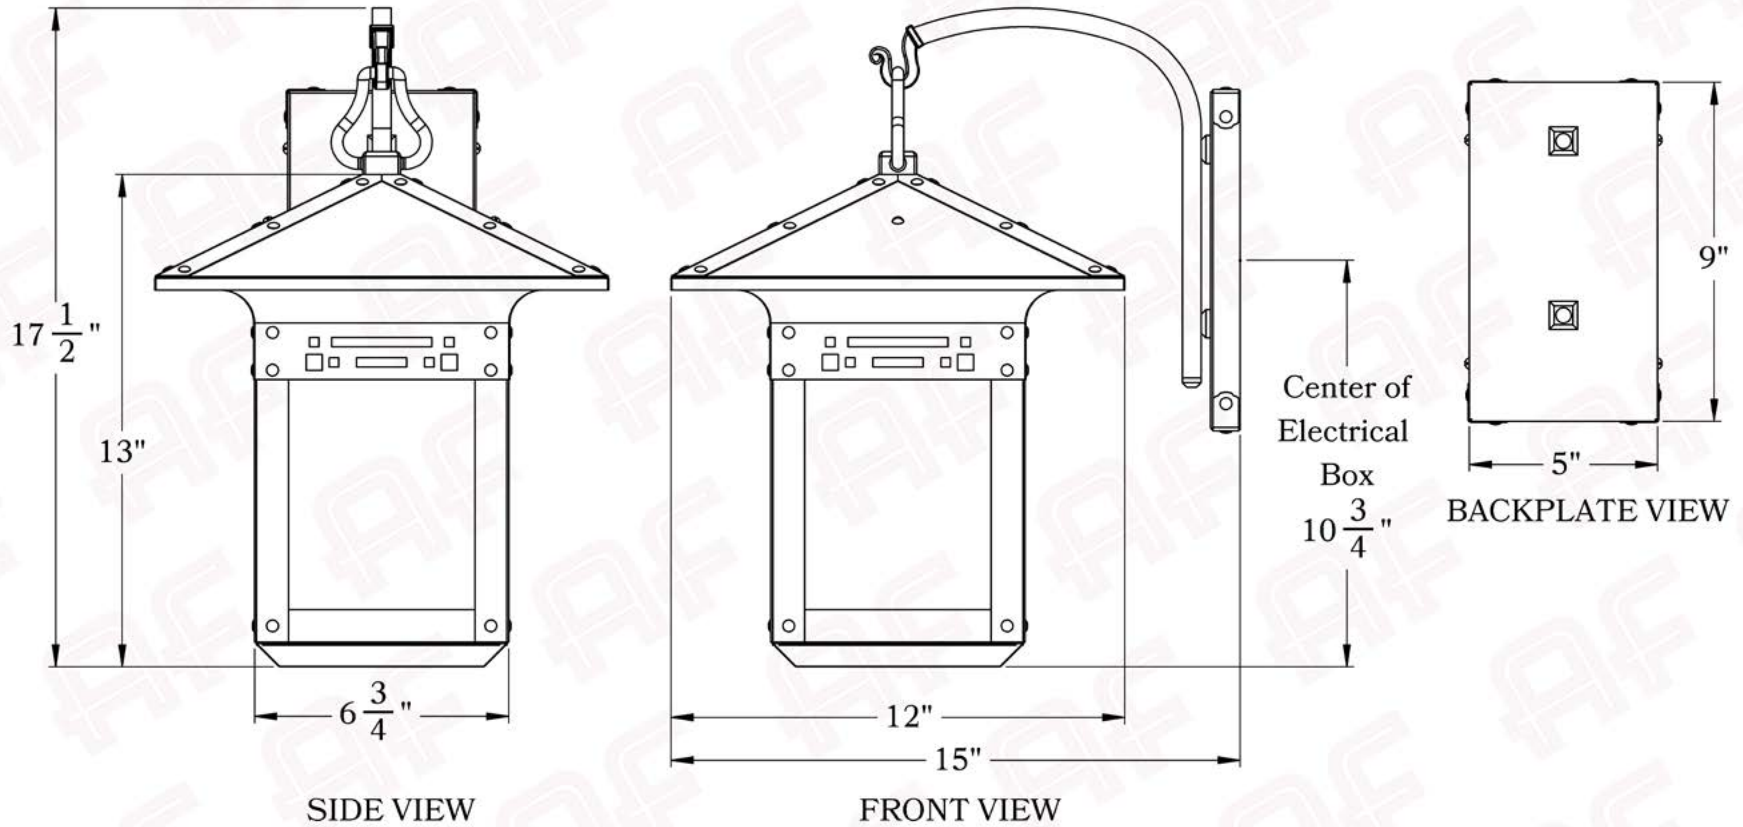

## Dimensions

Roof Width	12"
Body Width	6 3/4"
Lantern Height	13"
Height	17 1/2"
Projection	15"
Mounting Plate	5" x 9"