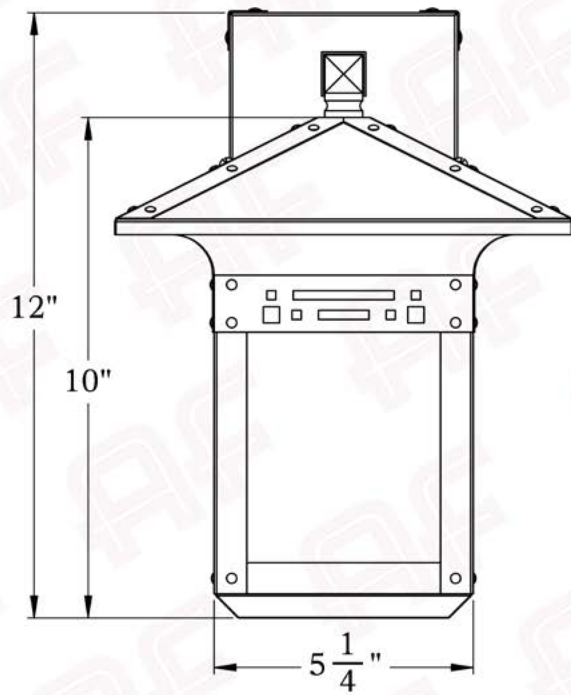

The Glen Canyon Series
Straight Arm Sconce
Small

AMERICA'S FINEST 
Lighting & Mailbox Co. 

Small

FRONT VIEW

SIDE VIEW

BACKPLATE VIEW

Dimensions

Roof Width	9"
Body Width	5 1/4"
Lantern Height	10"
Height	12"
Projection	10 3/4"
Mounting Plate	4 1/2" x 7"

Electrical Specs

UL Rating	Wet
Voltage	120V
Socket Type	Medium Base - E26
Number of Light Bulbs	1
Max Wattage per Bulb	60W
LED Bulb	Supplied
Dimmable	Yes

Additional Information

Manufacturer	America's Finest Lighting
Mounting Location	Interior and Exterior
Material	Brass
Multiple Overlay Options	No
Bottom Glass Panels	Included