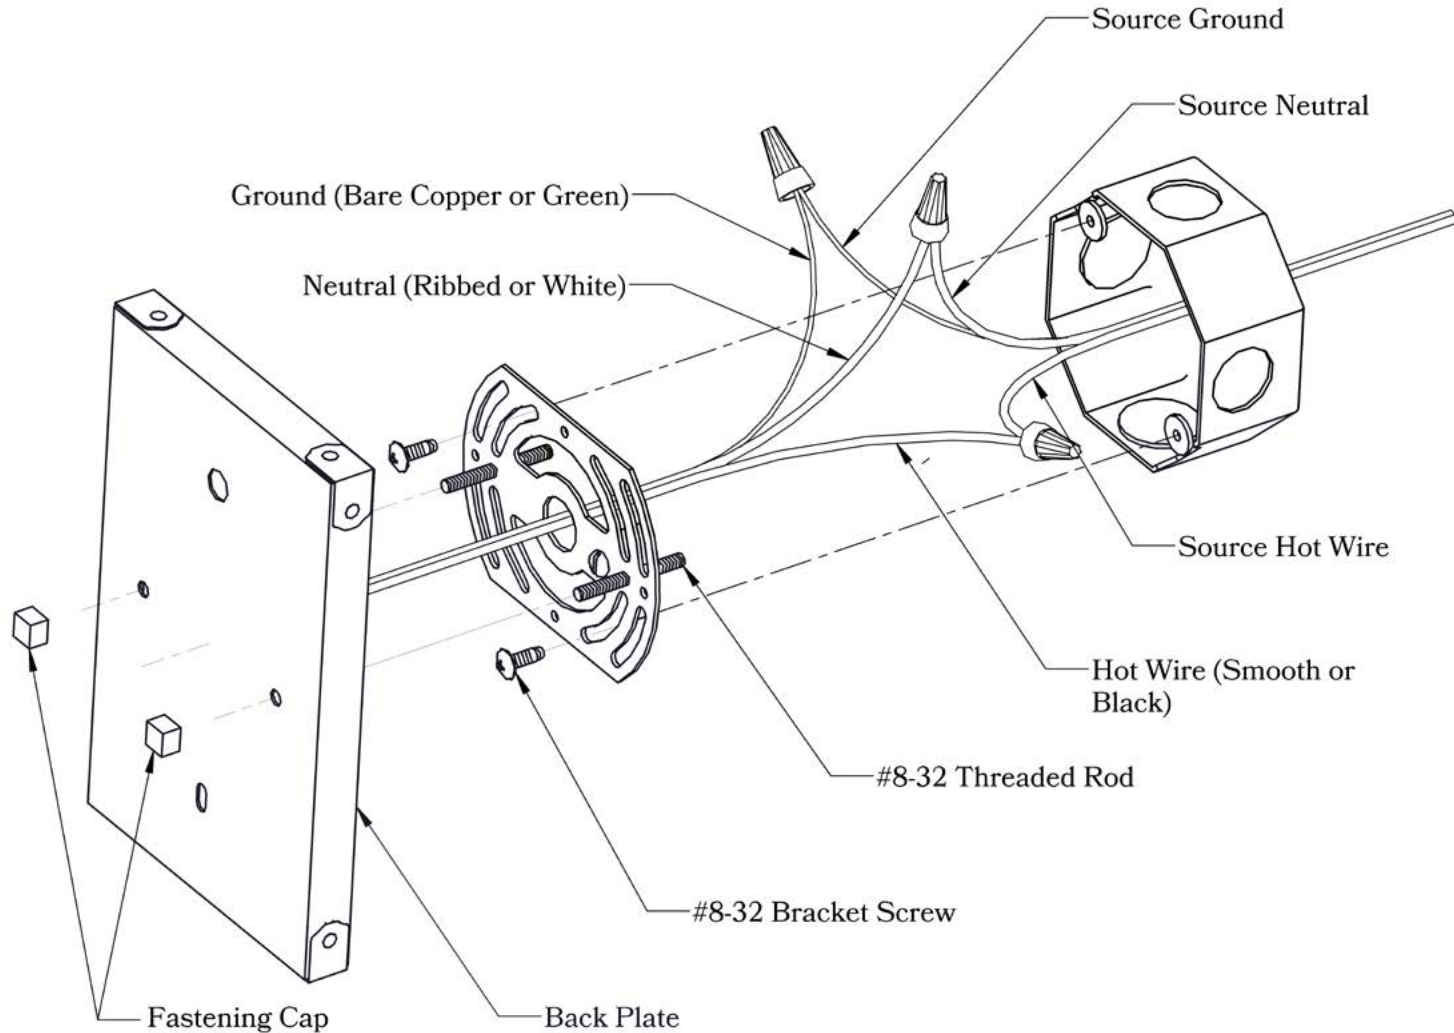

The Glen Canyon Series
Straight Arm Sconce
Small

AMERICA'S FINEST 
Lighting & Mailbox Co. 

Small

FRONT VIEW

SIDE VIEW

BACKPLATE VIEW

Dimensions

Roof Width	9"
Body Width	5 1/4"
Lantern Height	10"
Height	12"
Projection	10 3/4"
Mounting Plate	4 1/2" x 7"

Electrical Specs

UL Rating	Wet
Voltage	120V
Socket Type	Medium Base - E26
Number of Light Bulbs	1
Max Wattage per Bulb	60W
LED Bulb	Supplied
Dimmable	Yes

Additional Information

Manufacturer	America's Finest Lighting
Mounting Location	Interior and Exterior
Material	Brass
Multiple Overlay Options	No
Bottom Glass Panels	Included

Mounting Instructions | Wall Mount With Caps**CAUTION—DISCONNECT POWER**

Always shut off power when installing or repairing this (or any other) electrical appliance. Failure to do so may result in severe injury or death. This product must be installed in accordance with applicable installation codes by a person familiar with the construction and operation of the product, and the hazards involved.