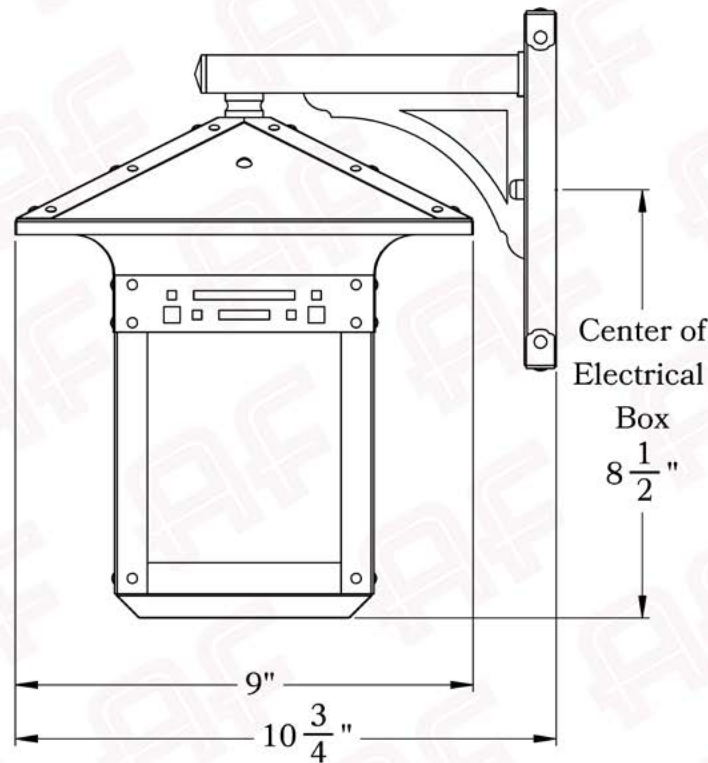

The Glen Canyon Series
Straight Arm Sconce
Small

AMERICA'S FINEST 
Lighting & Mailbox Co. 

Small

FRONT VIEW

SIDE VIEW

BACKPLATE VIEW

Dimensions

Roof Width	9"
Body Width	5 1/4"
Lantern Height	10"
Height	12"
Projection	10 3/4"
Mounting Plate	4 1/2" x 7"

Electrical Specs

UL Rating	Wet
Voltage	120V
Socket Type	Medium Base - E26
Number of Light Bulbs	1
Max Wattage per Bulb	60W
LED Bulb	Supplied
Dimmable	Yes

Additional Information

Manufacturer	America's Finest Lighting
Mounting Location	Interior and Exterior
Material	Brass
Multiple Overlay Options	No
Bottom Glass Panels	Included