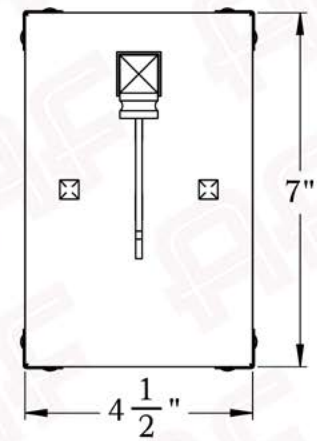

The Glen Canyon Series
Straight Arm Sconce
Small

AMERICA'S FINEST 
Lighting & Mailbox Co. 

Small

FRONT VIEW

SIDE VIEW

BACKPLATE VIEW

Dimensions

Roof Width	9"
Body Width	5 1/4"
Lantern Height	10"
Height	12"
Projection	10 3/4"
Mounting Plate	4 1/2" x 7"

Electrical Specs

UL Rating	Wet
Voltage	120V
Socket Type	Medium Base - E26
Number of Light Bulbs	1
Max Wattage per Bulb	60W
LED Bulb	Supplied
Dimmable	Yes

Additional Information

Manufacturer	America's Finest Lighting
Mounting Location	Interior and Exterior
Material	Brass
Multiple Overlay Options	No
Bottom Glass Panels	Included