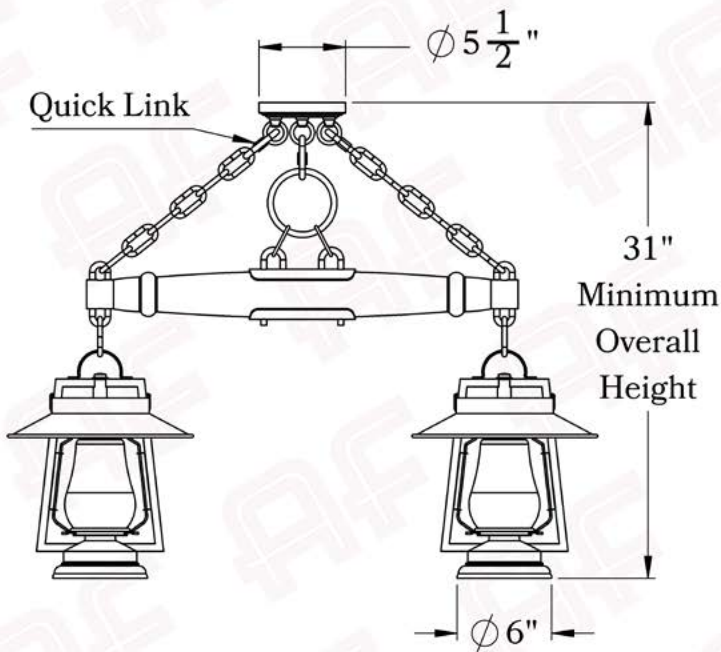

Product No. 752-S-S-92

The Forty-Niner Series
Yoke Chandelier
Two Pendant Lanterns with Shades

AMERICA'S FINEST 
Lighting & Mailbox Co. 

Dimensions

Width	34 1/2"
Yoke Diameter	28"
Minimum Height	31"
Lantern Height	13"
Number of Lanterns	2
Canopy	5 1/2"

Electrical Specs

UL Rating	Damp
Voltage	120V
Socket Type	Medium Base - E26
Number of Light Bulbs	
Max Wattage per Bulb	60W
LED Bulb	Supplied
Dimmable	Yes

Additional Information

Manufacturer	America's Finest Lighting
Mounting Location	Interior and Exterior
Material	Steel and Wood