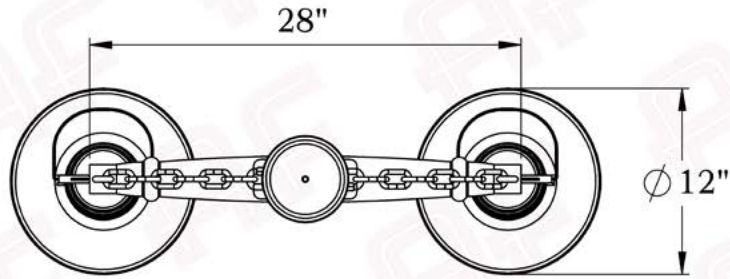

Product No. 752-S-S-92

The Forty-Niner Series
Yoke Chandelier
Two Pendant Lanterns with Shades

AMERICA'S FINEST 
Lighting & Mailbox Co. 

Dimensions

Width	34 1/2"
Yoke Diameter	28"
Minimum Height	31"
Lantern Height	13"
Number of Lanterns	2
Canopy	5 1/2"

Electrical Specs

UL Rating	Damp
Voltage	120V
Socket Type	Medium Base - E26
Number of Light Bulbs	
Max Wattage per Bulb	60W
LED Bulb	Supplied
Dimmable	Yes

Additional Information

Manufacturer	America's Finest Lighting
Mounting Location	Interior and Exterior
Material	Steel and Wood