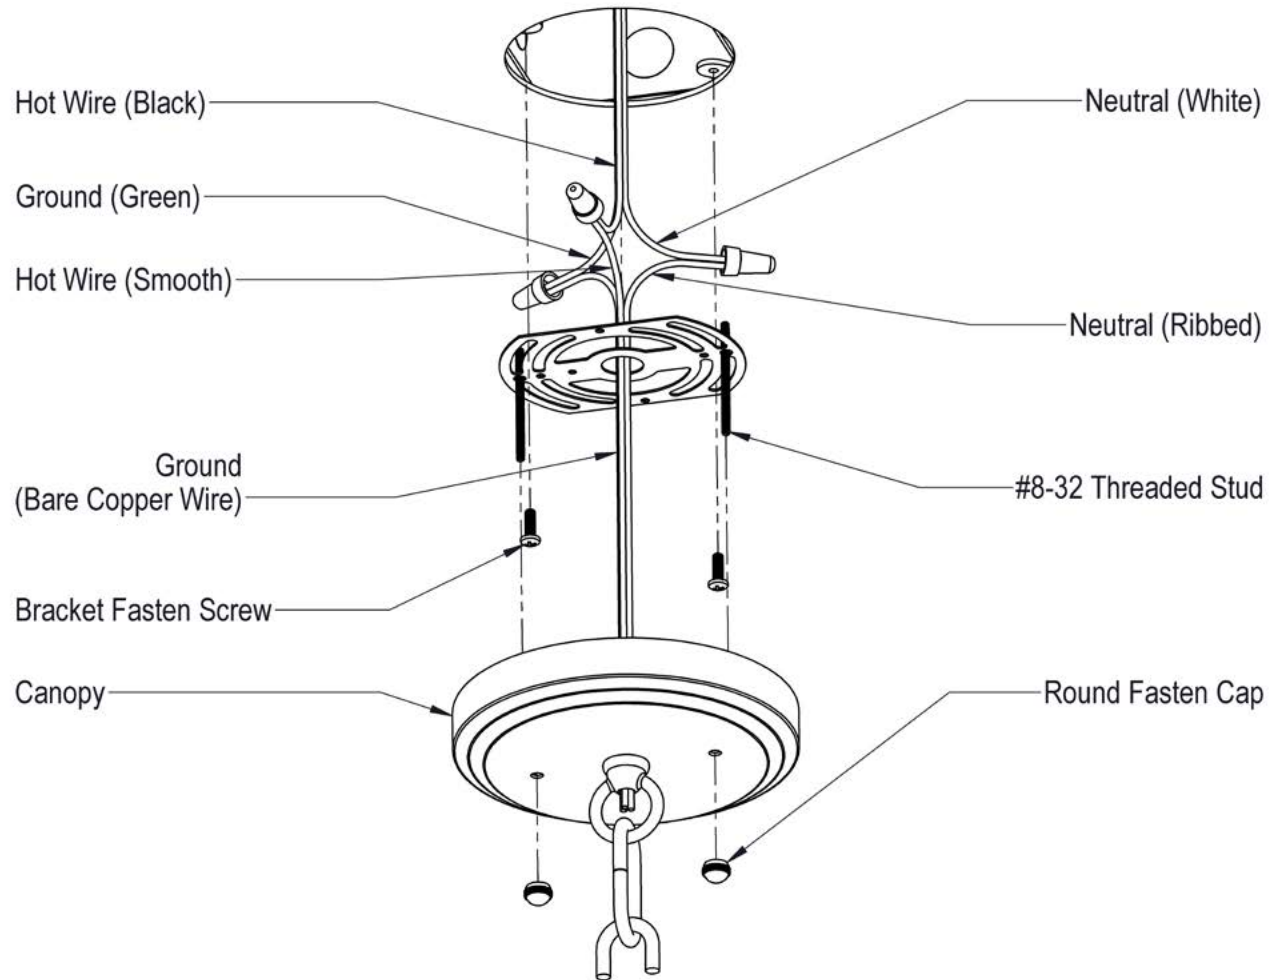

Mounting Instructions | Yoke Chandeliers

CAUTION—DISCONNECT POWER

Always shut off power when installing or repairing this (or any other) electrical appliance. Failure to do so may result in severe injury or death. This product must be installed in accordance with applicable installation codes by a person familiar with the construction and operation of the product, and the hazards involved.