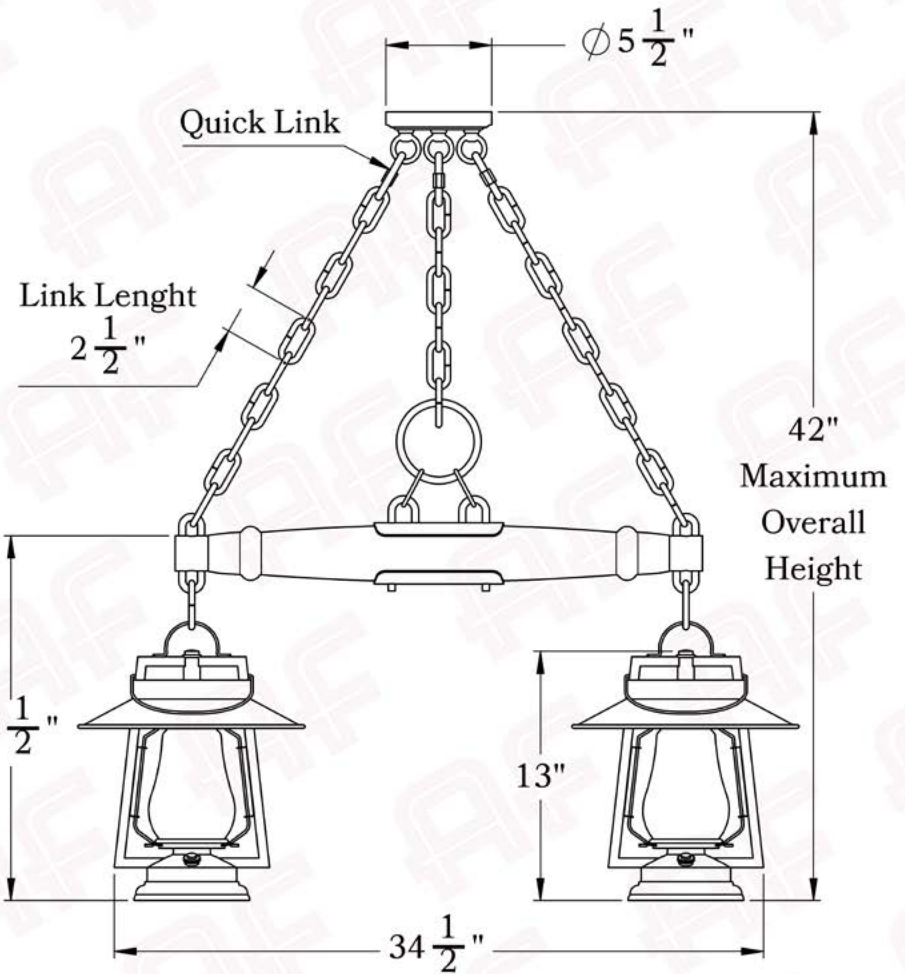

Product No. 752-S-S-92

The Forty-Niner Series
Yoke Chandelier
Two Pendant Lanterns with Shades

AMERICA'S FINEST 
Lighting & Mailbox Co. 

Dimensions

Width	34 1/2"
Yoke Diameter	28"
Minimum Height	31"
Lantern Height	13"
Number of Lanterns	2
Canopy	5 1/2"

Electrical Specs

UL Rating	Damp
Voltage	120V
Socket Type	Medium Base - E26
Number of Light Bulbs	
Max Wattage per Bulb	60W
LED Bulb	Supplied
Dimmable	Yes

Additional Information

Manufacturer	America's Finest Lighting
Mounting Location	Interior and Exterior
Material	Steel and Wood