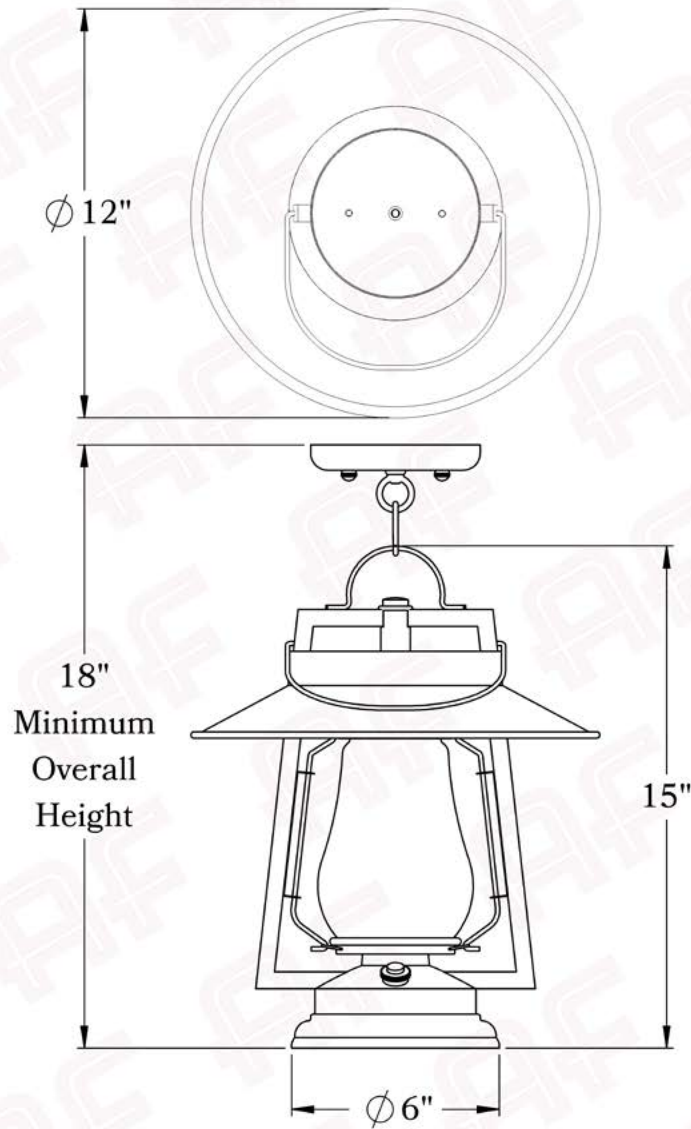

*TBD: To Be Determined