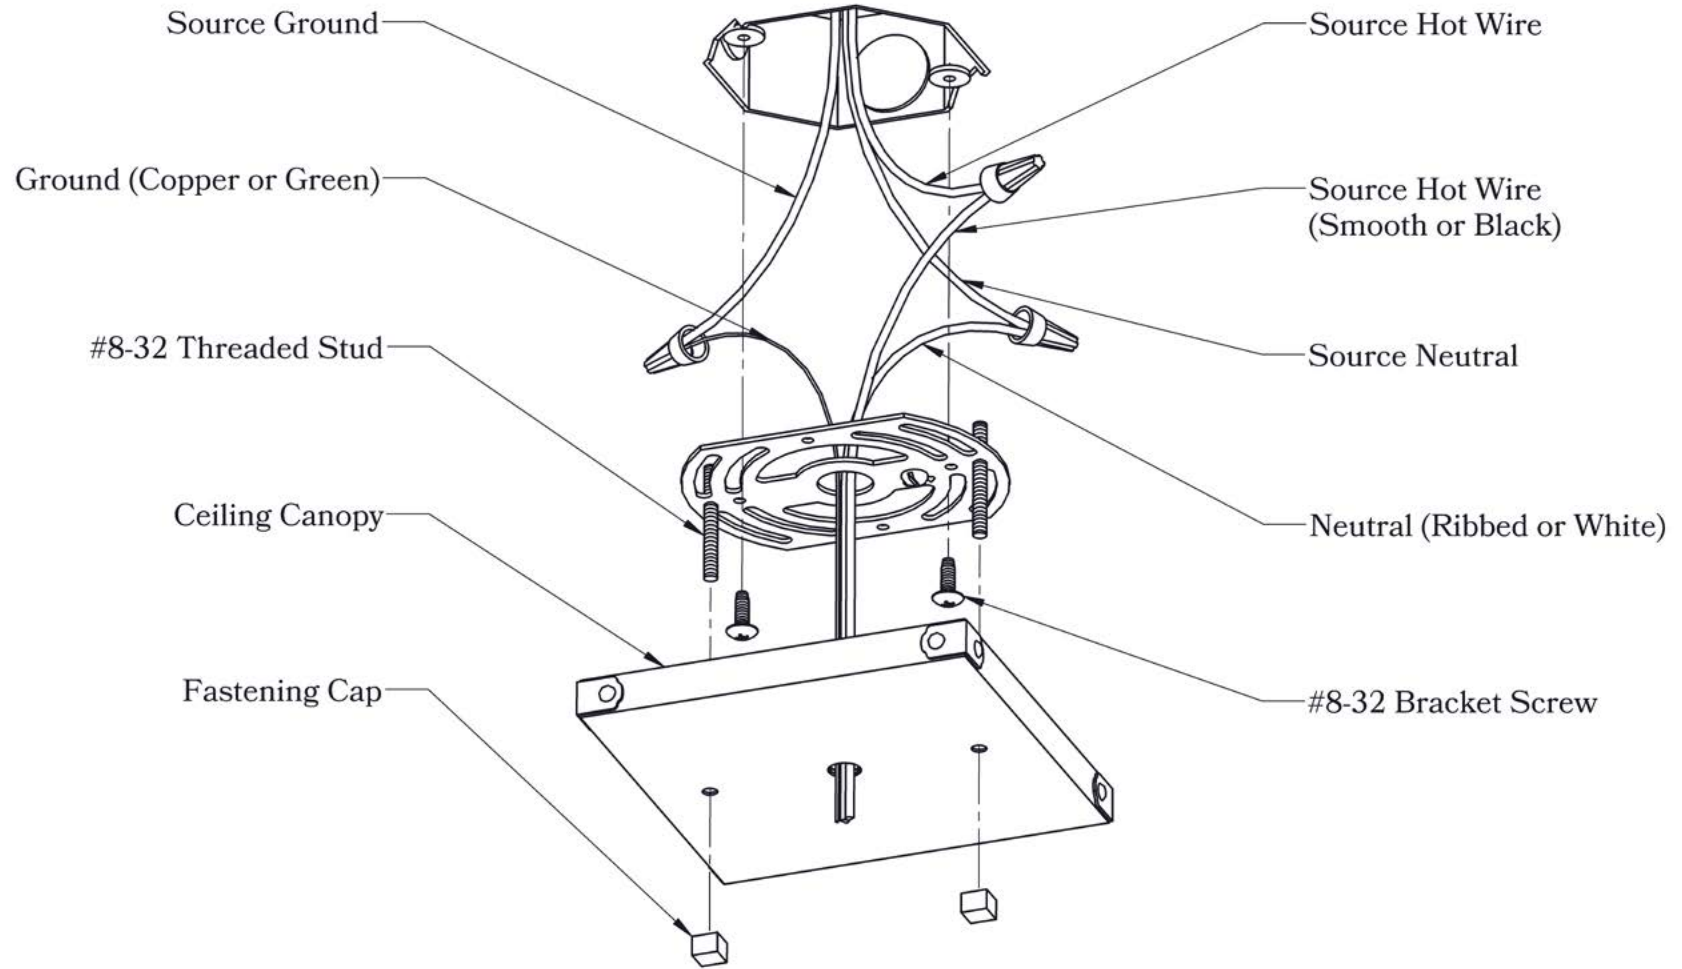

Mounting Instructions | Chain Mount Without Fire Pan

CAUTION—DISCONNECT POWER

Always shut off power when installing or repairing this (or any other) electrical appliance. Failure to do so may result in severe injury or death. This product must be installed in accordance with applicable installation codes by a person familiar with the construction and operation of the product, and the hazards involved.