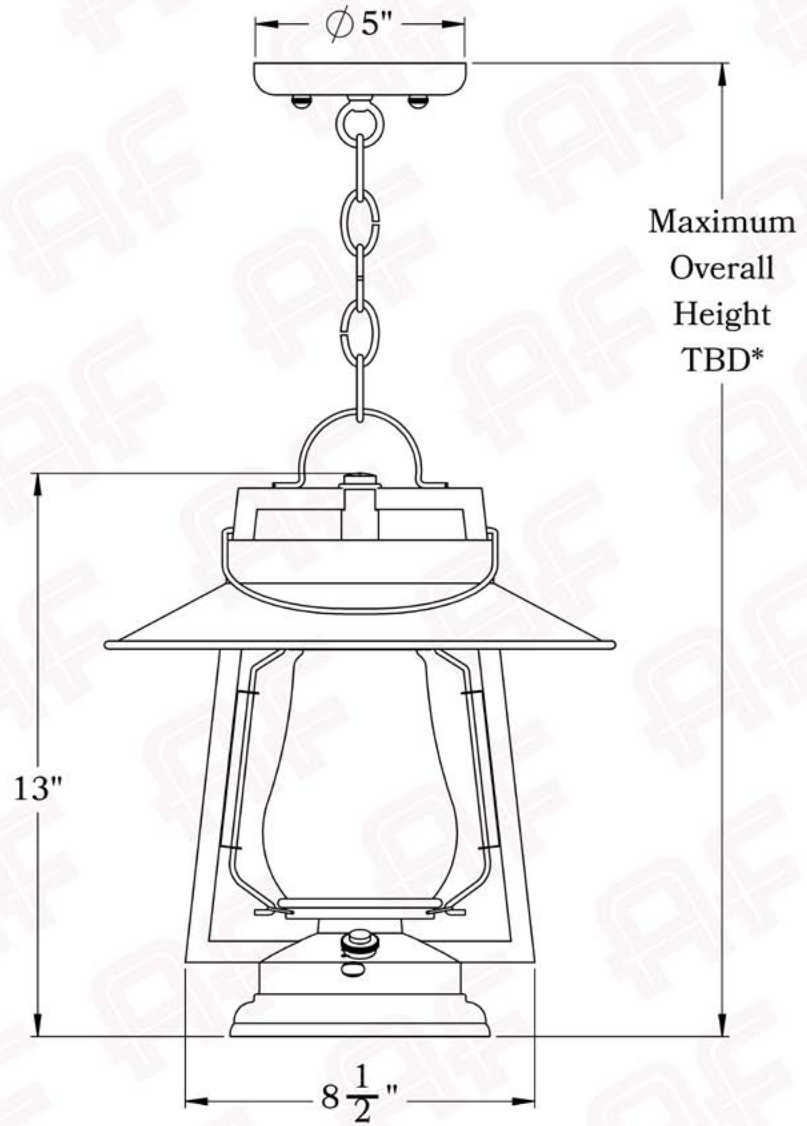

*TBD: To Be Determined