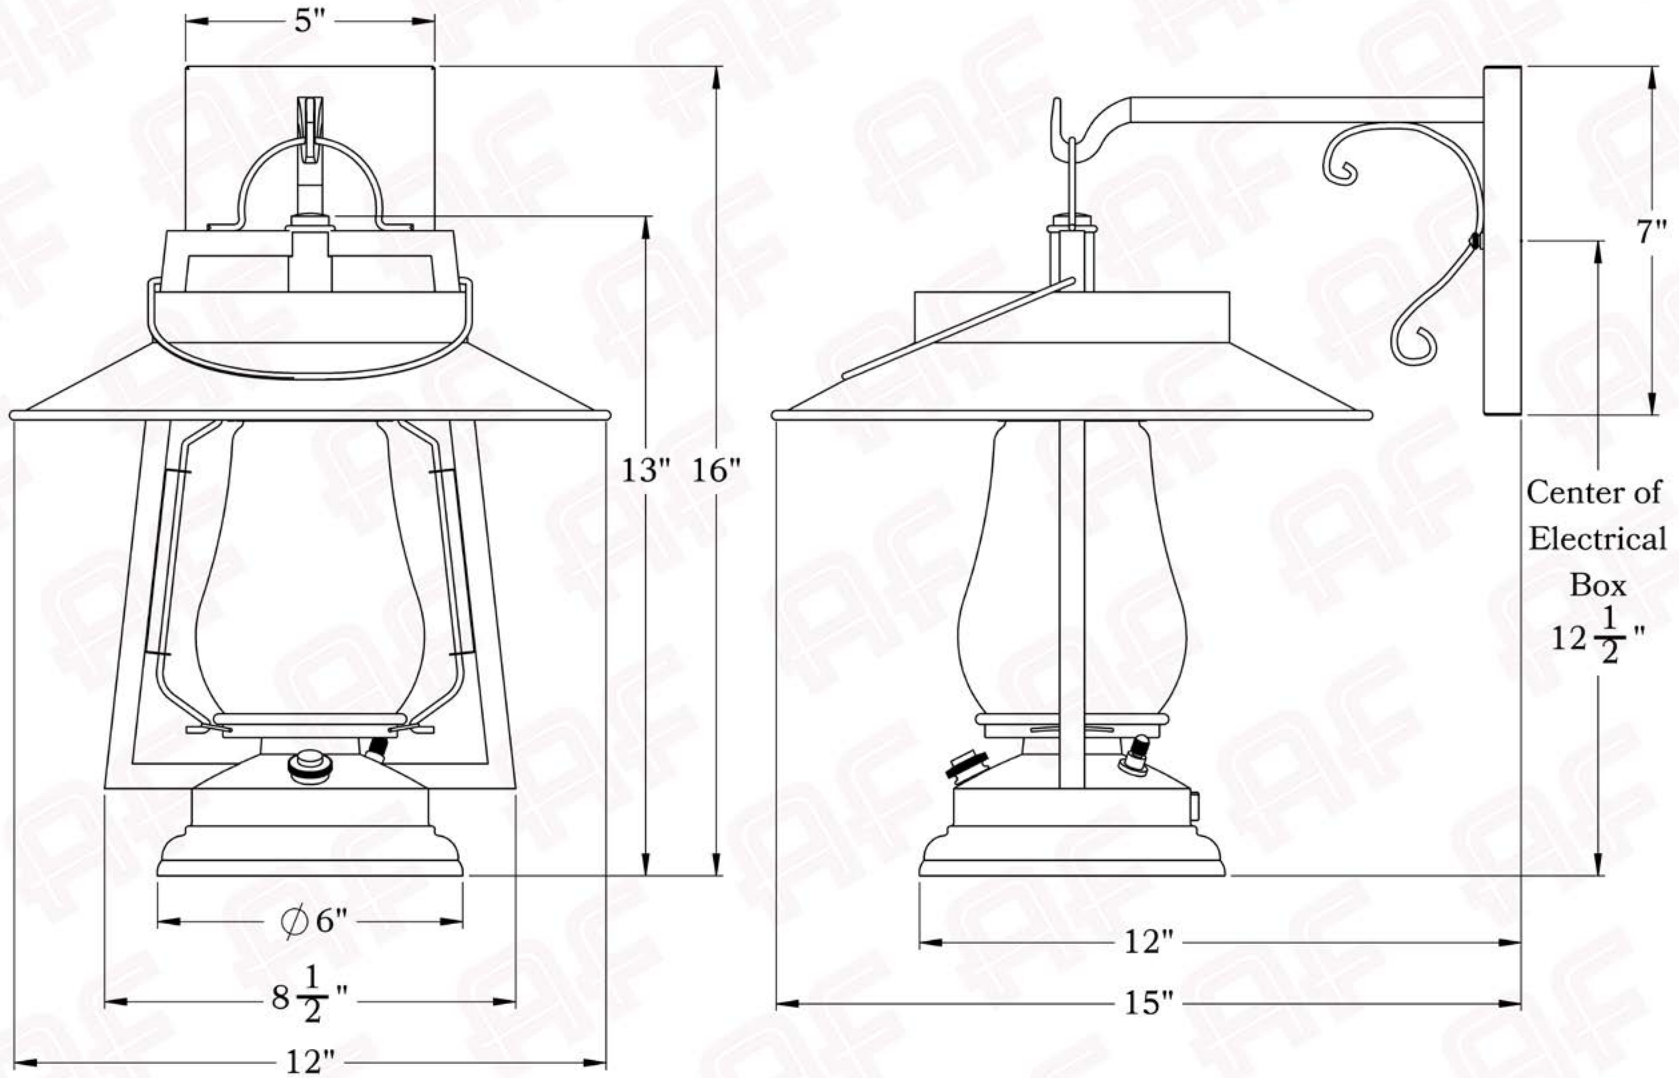

The Forty-Niner Series
Hooked Arm Sconce with Shade

Small

AMERICA'S FINEST 
Lighting & Mailbox Co.

AMERICA'S FINEST
Lighting & Mailbox Co.
 975 N. Enterprise St. Orange, CA 92867

PRODUCT No. | 752-S-S-1
 TITLE | Forty-Niner
 UL RATING | Damp

LAMP BASE | Medium Base (E26)
 MAX WATTAGE | 60W
 VOLTAGE | 120V

PROPRIETARY AND CONFIDENTIAL
 The information contained in this drawing is the sole property of America's Finest. Any reproduction in part or as a whole without written permission from America's Finest is prohibited.

Dimensions

Lantern Width	8 1/2"
Lantern Height	13"
Shade Width	12"
Height	16"
Projection	15"
Mounting Plate	5" x 7"

Electrical Specs

UL Rating	Damp
Voltage	120V
Socket Type	Medium Base - E26
Number of Light Bulbs	1
Max Wattage per Bulb	60W
LED Bulb	Supplied
Dimmable	Yes