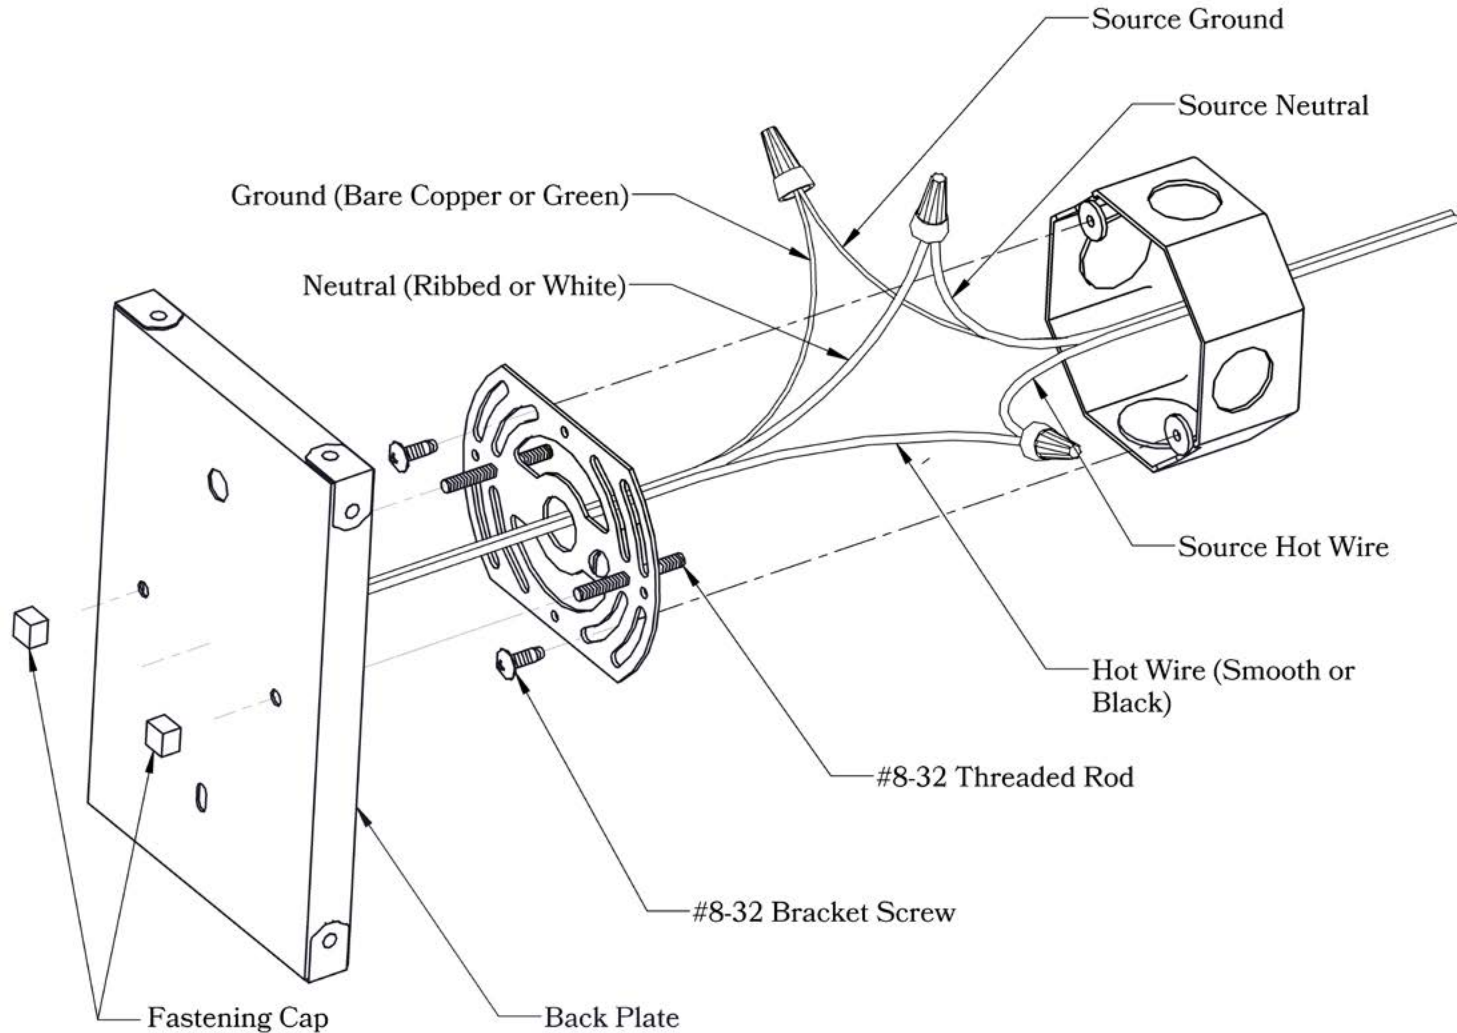

Dimensions

Lantern Width	8 1/2"
Lantern Height	13"
Shade Width	12"
Height	16"
Projection	15"
Mounting Plate	5" x 7"

Electrical Specs

UL Rating	Damp
Voltage	120V
Socket Type	Medium Base - E26
Number of Light Bulbs	1
Max Wattage per Bulb	60W
LED Bulb	Supplied
Dimmable	Yes

Additional Information

Manufacturer	America's Finest Lighting
Mounting Location	Interior and Exterior
Material	Steel

Mounting Instructions | Wall Mount With Caps

CAUTION—DISCONNECT POWER

Always shut off power when installing or repairing this (or any other) electrical appliance. Failure to do so may result in severe injury or death. This product must be installed in accordance with applicable installation codes by a person familiar with the construction and operation of the product, and the hazards involved.