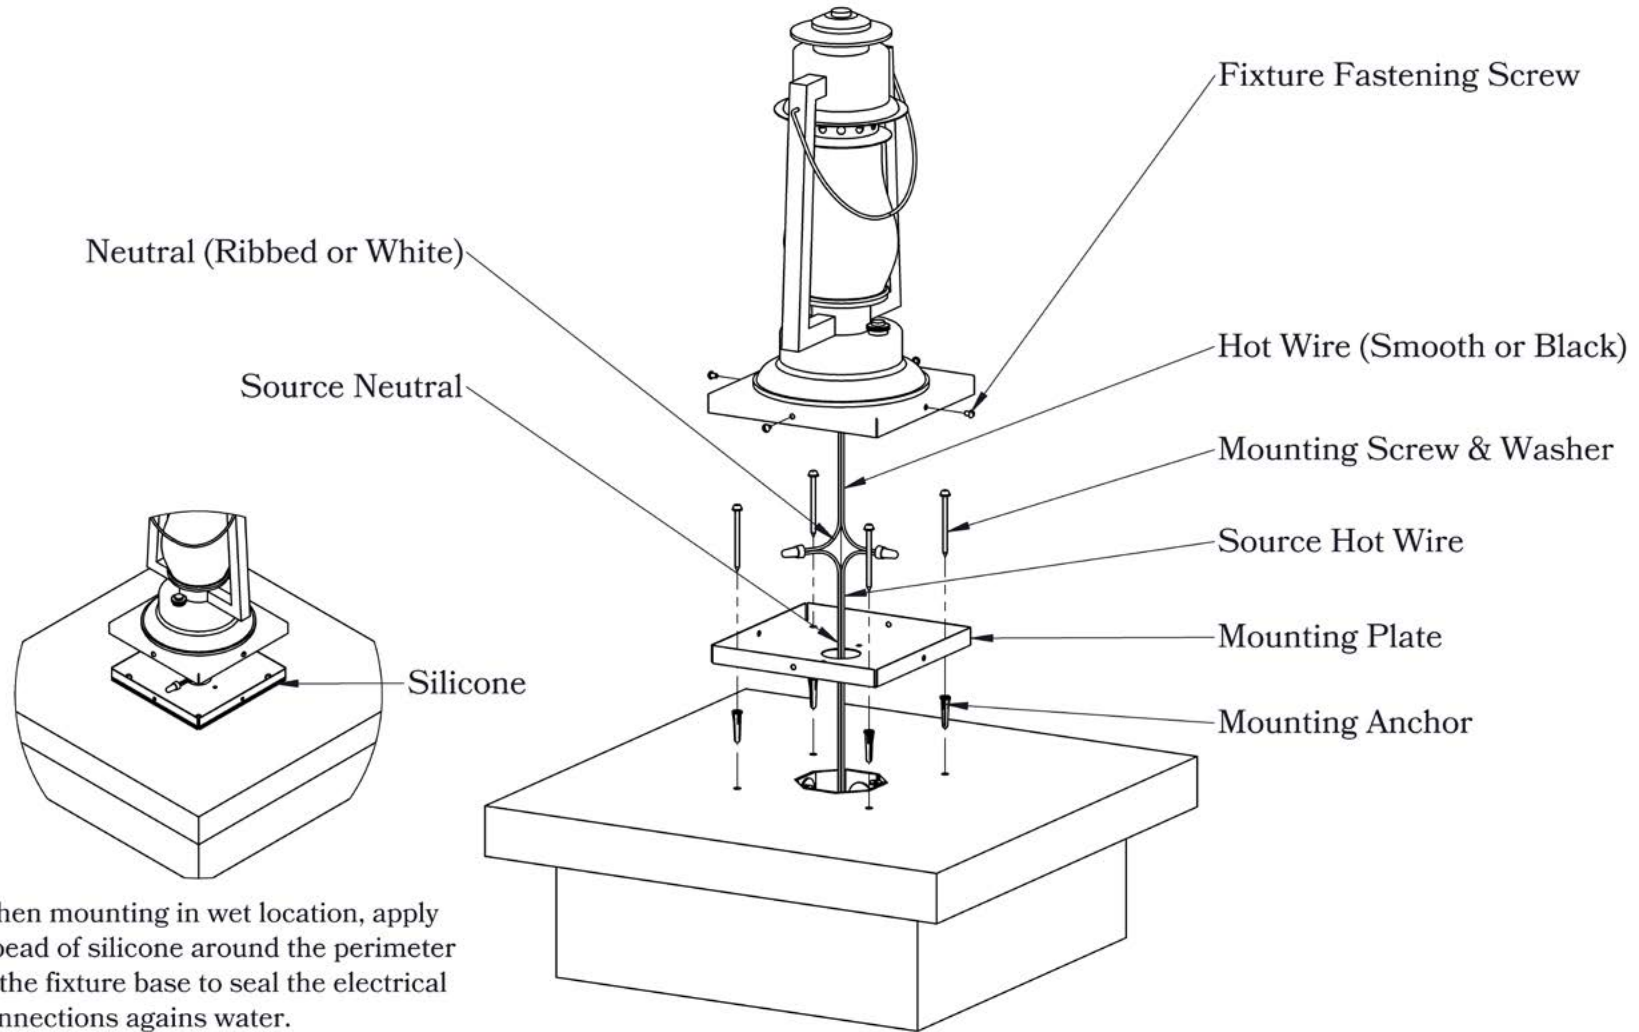

The Forty-Niner Series
Column Mount Lantern (12 Volt)

Small

AMERICA'S FINEST 
Lighting & Mailbox Co.

12 Volts Only

Dimensions

| | |
|----------------|--------|
| Lantern Width | 8 1/4" |
| Lantern Height | 13" |
| Mounting Plate | 7" |

Electrical Specs

| | |
|-----------------------|-------------------|
| Voltage | 12 Volt Only |
| Socket Type | Medium Base - E26 |
| Number of Light Bulbs | 1 |
| Max Wattage per Bulb | 60W |
| LED Bulb | Supplied |

Additional Information

| | |
|-------------------|---------------------------|
| Manufacturer | America's Finest Lighting |
| Mounting Location | Exterior Only |
| Material | Steel |

Mounting Instructions | Column Light (12 Volts)

When mounting in wet location, apply a bead of silicone around the perimeter of the fixture base to seal the electrical connections against water.

CAUTION—DISCONNECT POWER

Always shut off power when installing or repairing this (or any other) electrical appliance. Failure to do so may result in severe injury or death. This product must be installed in accordance with applicable installation codes by a person familiar with the construction of the product, its operation, and the hazards involved.