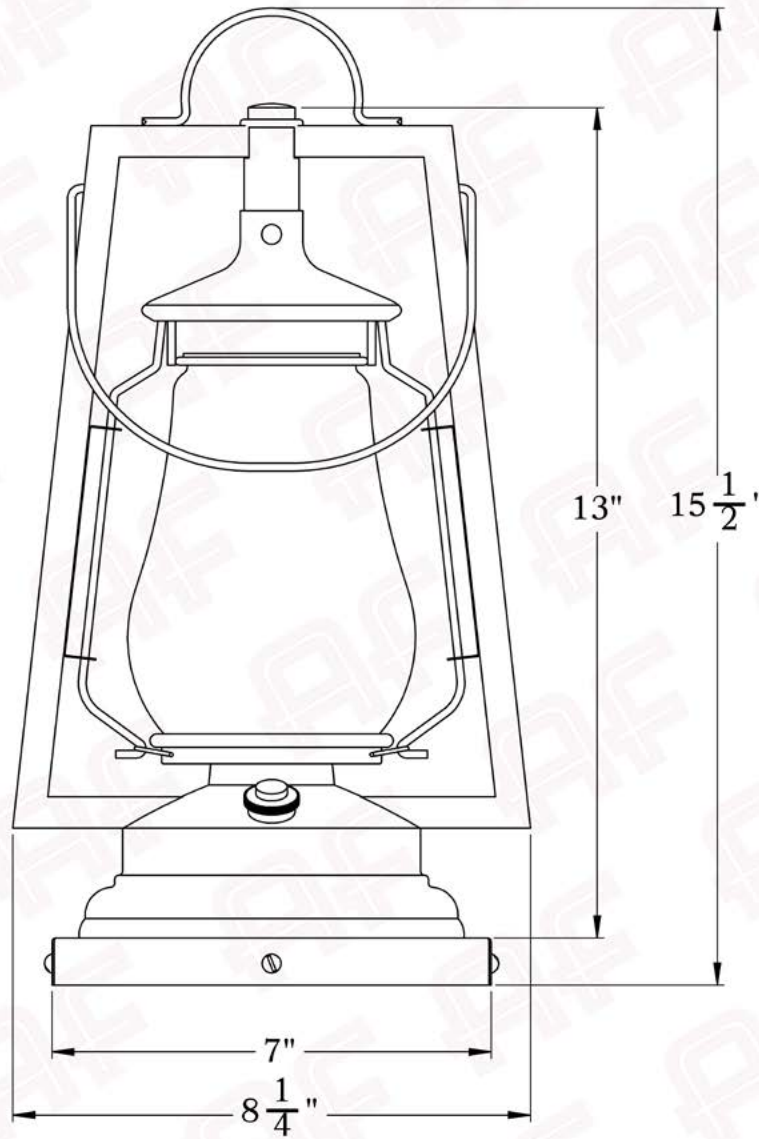

The Forty-Niner Series
Column Mount Lantern (12 Volt)

Small

AMERICA'S FINEST 
Lighting & Mailbox Co.

12 Volts Only

Dimensions

| | |
|----------------|--------|
| Lantern Width | 8 1/4" |
| Lantern Height | 13" |
| Mounting Plate | 7" |

Electrical Specs

| | |
|-----------------------|-------------------|
| Voltage | 12 Volt Only |
| Socket Type | Medium Base - E26 |
| Number of Light Bulbs | 1 |
| Max Wattage per Bulb | 60W |
| LED Bulb | Supplied |

Additional Information

| | |
|-------------------|---------------------------|
| Manufacturer | America's Finest Lighting |
| Mounting Location | Exterior Only |
| Material | Steel |

Mounting Instructions | Column Light (12 Volts)