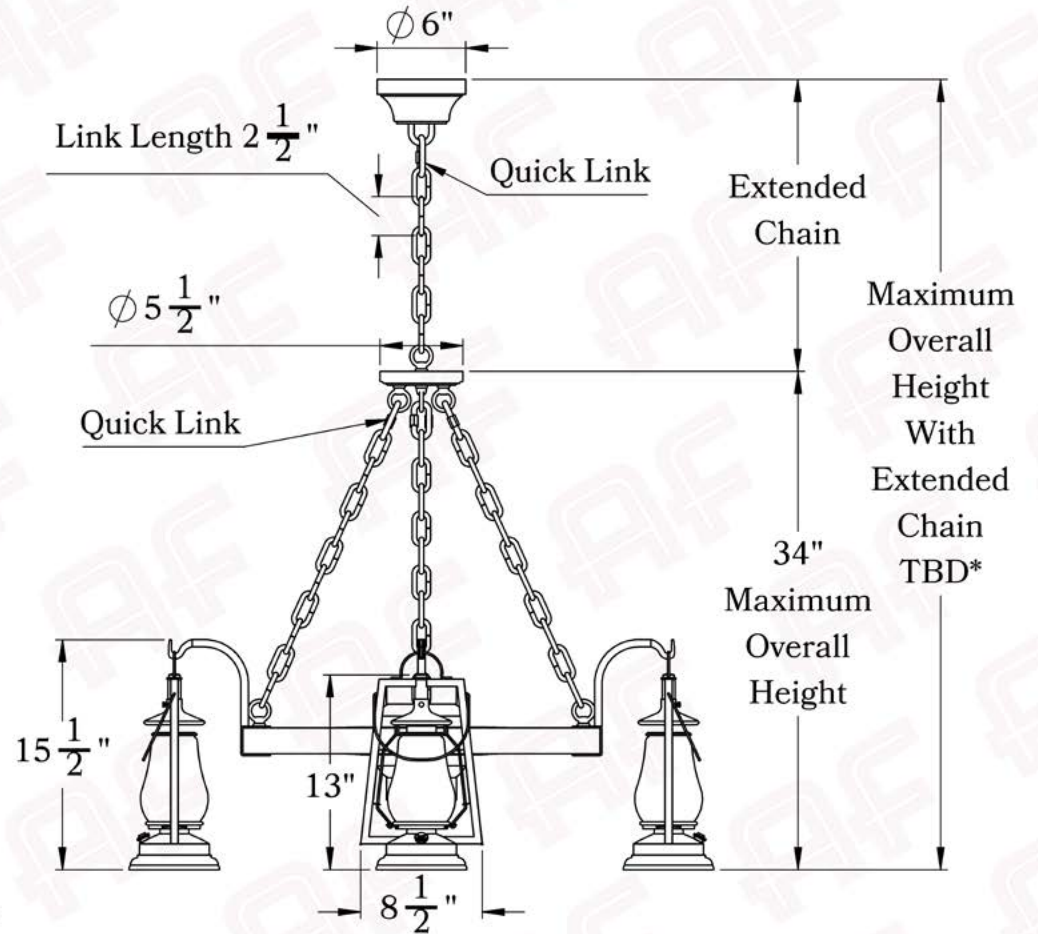

The Forty-Niner Series
Wagon Wheel Chandelier
Four Mounted Lanterns

AMERICA'S FINEST
Lighting & Mailbox Co.

*TBD: To Be Determined

Dimensions

Width	39 1/2"
Wheel Diameter	24"
Minimum Height	20 1/2"
Lantern Height	13"
Number of Lanterns	4
Canopy	See Drawing

Electrical Specs

UL Rating	Damp
Voltage	120V
Socket Type	Medium Base - E26
Number of Light Bulbs	4
Max Wattage per Bulb	60W
LED Bulb	Supplied
Dimmable	Yes

Additional Information

Manufacturer	America's Finest Lighting
Mounting Location	Interior and Exterior
Material	Steel and Wood

Mounting Instructions | Wagon Wheel Chandeliers w/ Extended Chain

3/8 x 3" Lag Bolts x4 into
2"x4" Lumber Recommended.
Consult Qualified Installer
Hardware Supplied by Others

CAUTION—DISCONNECT POWER

Always shut off power when installing or repairing this (or any other) electrical appliance. Failure to do so may result in severe injury or death. This product must be installed in accordance with applicable installation codes by a person familiar with the construction and operation of the product, and the hazards involved.