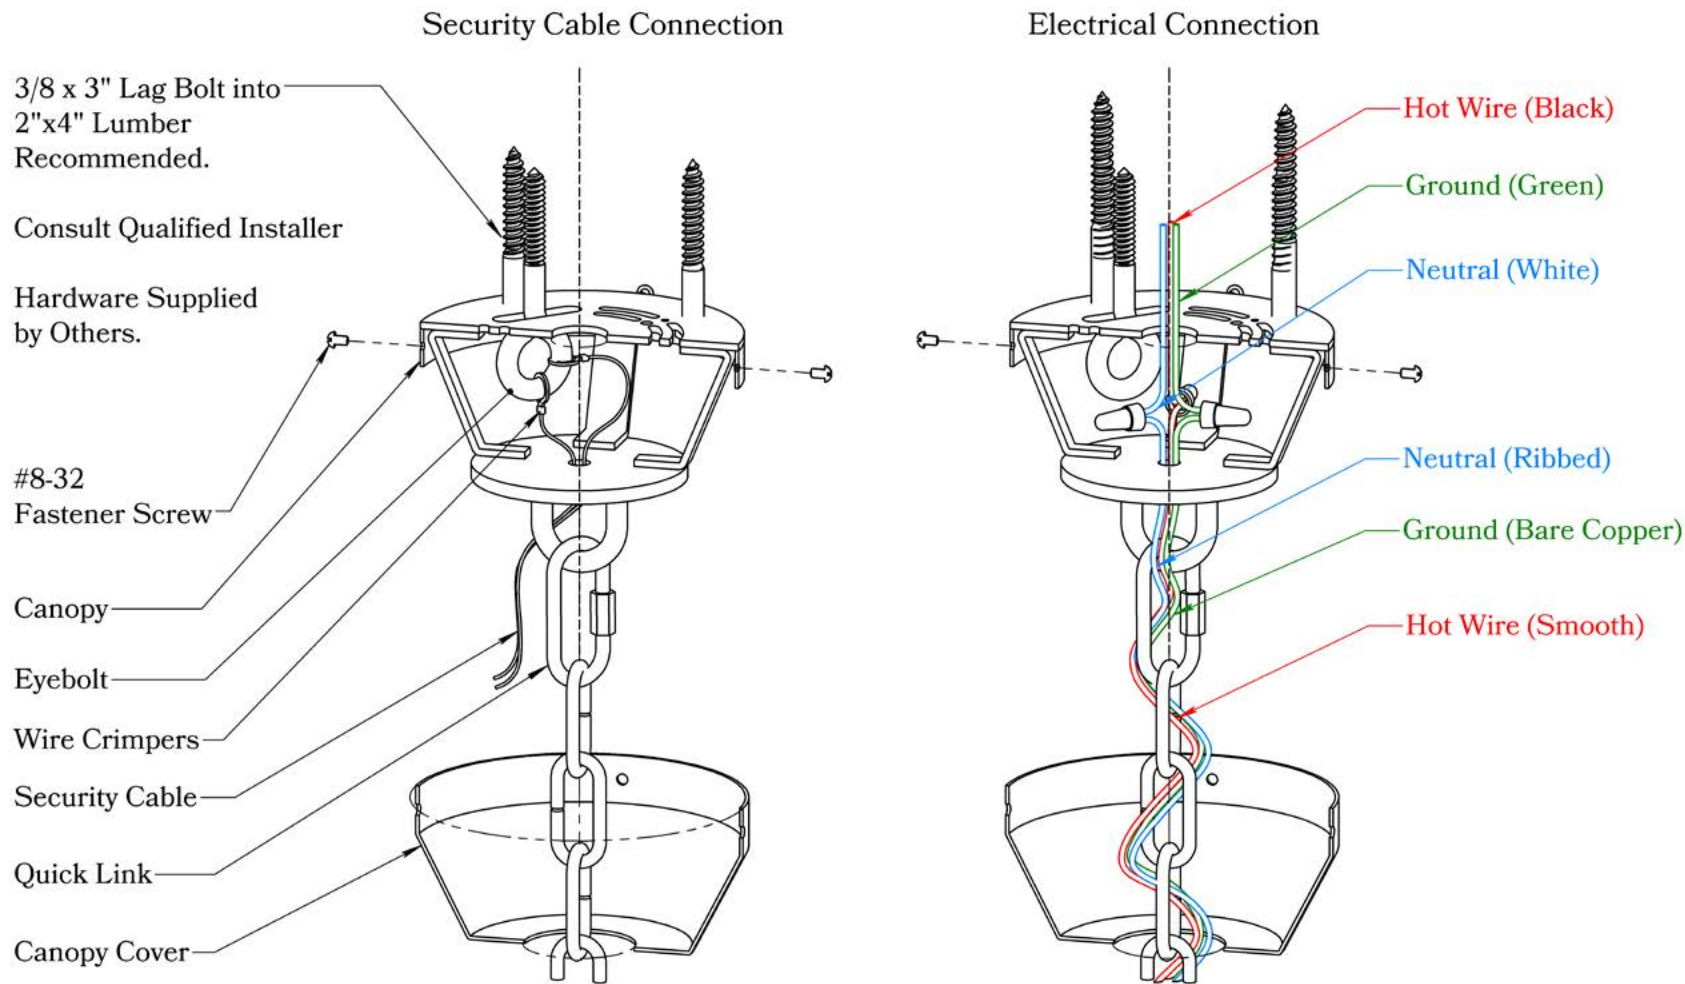

Electrical Specs

UL Rating	Damp
Voltage	120V
Socket Type	Medium Base - E26
Number of Light Bulbs	4
Max Wattage per Bulb	60W
LED Bulb	Supplied
Dimmable	Yes

Additional Information

Manufacturer	America's Finest Lighting
Mounting Location	Interior and Exterior
Material	Steel and Wood

Mounting Instructions | Wagon Wheel Chandeliers w/ Extended Chain

3/8 x 3" Lag Bolts x4 into
2"x4" Lumber Recommended.
Consult Qualified Installer
Hardware Supplied by Others

CAUTION—DISCONNECT POWER

Always shut off power when installing or repairing this (or any other) electrical appliance. Failure to do so may result in severe injury or death. This product must be installed in accordance with applicable installation codes by a person familiar with the construction and operation of the product, and the hazards involved.

Mounting Instructions | Wagon Wheel Chandeliers w/ Extended Chain

CAUTION—DISCONNECT POWER

Always shut off power when installing or repairing this (or any other) electrical appliance. Failure to do so may result in severe injury or death. This product must be installed in accordance with applicable installation codes by a person familiar with the construction and operation of the product, and the hazards involved.