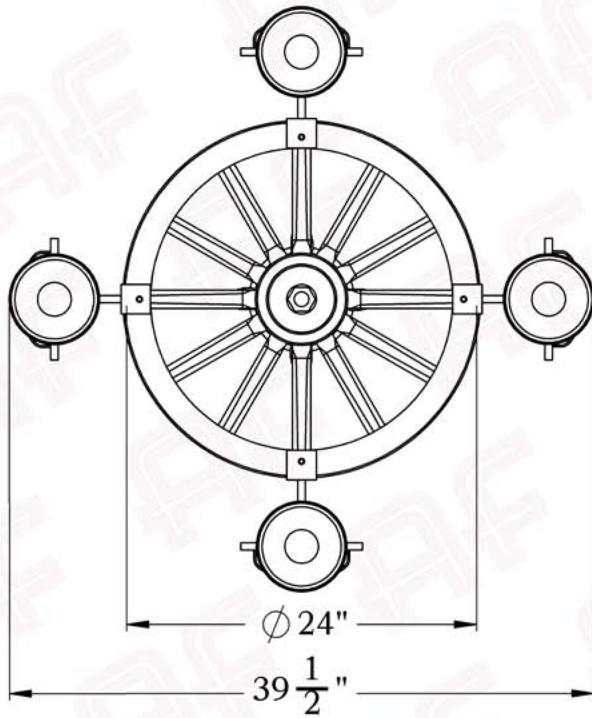

The Forty-Niner Series
Wagon Wheel Chandelier
Four Mounted Lanterns

AMERICA'S FINEST
Lighting & Mailbox Co.

*TBD: To Be Determined

Dimensions

Width	39 1/2"
Wheel Diameter	24"
Minimum Height	20 1/2"
Lantern Height	13"
Number of Lanterns	4
Canopy	See Drawing

Electrical Specs

UL Rating	Damp
Voltage	120V
Socket Type	Medium Base - E26
Number of Light Bulbs	4
Max Wattage per Bulb	60W
LED Bulb	Supplied
Dimmable	Yes

Additional Information

Manufacturer	America's Finest Lighting
Mounting Location	Interior and Exterior
Material	Steel and Wood