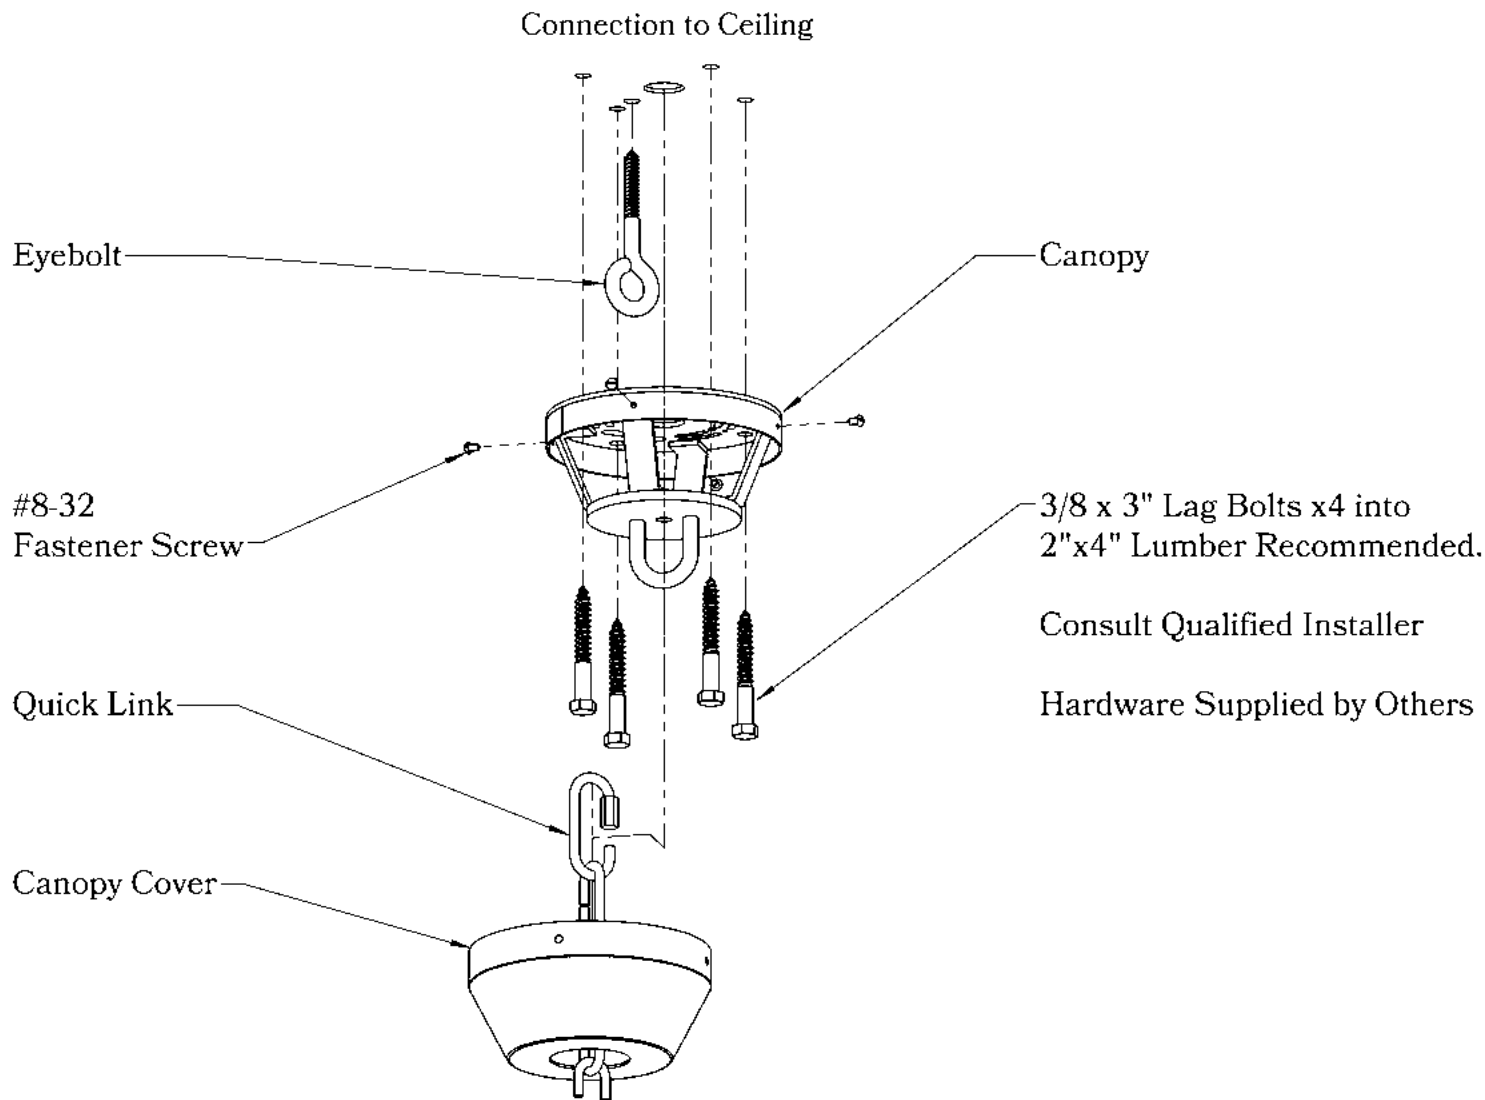

The Forty-Niner Series
Wagon Wheel Chandelier
Four Mounted Lanterns

AMERICA'S FINEST
Lighting & Mailbox Co.

*TBD: To Be Determined

Dimensions

Width	39 1/2"
Wheel Diameter	24"
Minimum Height	20 1/2"
Lantern Height	13"
Number of Lanterns	4
Canopy	See Drawing

Electrical Specs

UL Rating	Damp
Voltage	120V
Socket Type	Medium Base - E26
Number of Light Bulbs	4
Max Wattage per Bulb	60W
LED Bulb	Supplied
Dimmable	Yes

Additional Information

Manufacturer	America's Finest Lighting
Mounting Location	Interior and Exterior
Material	Steel and Wood

Mounting Instructions | Wagon Wheel Chandeliers w/ Extended Chain

3/8 x 3" Lag Bolts x4 into
2"x4" Lumber Recommended.
Consult Qualified Installer
Hardware Supplied by Others

CAUTION—DISCONNECT POWER

Always shut off power when installing or repairing this (or any other) electrical appliance. Failure to do so may result in severe injury or death. This product must be installed in accordance with applicable installation codes by a person familiar with the construction and operation of the product, and the hazards involved.