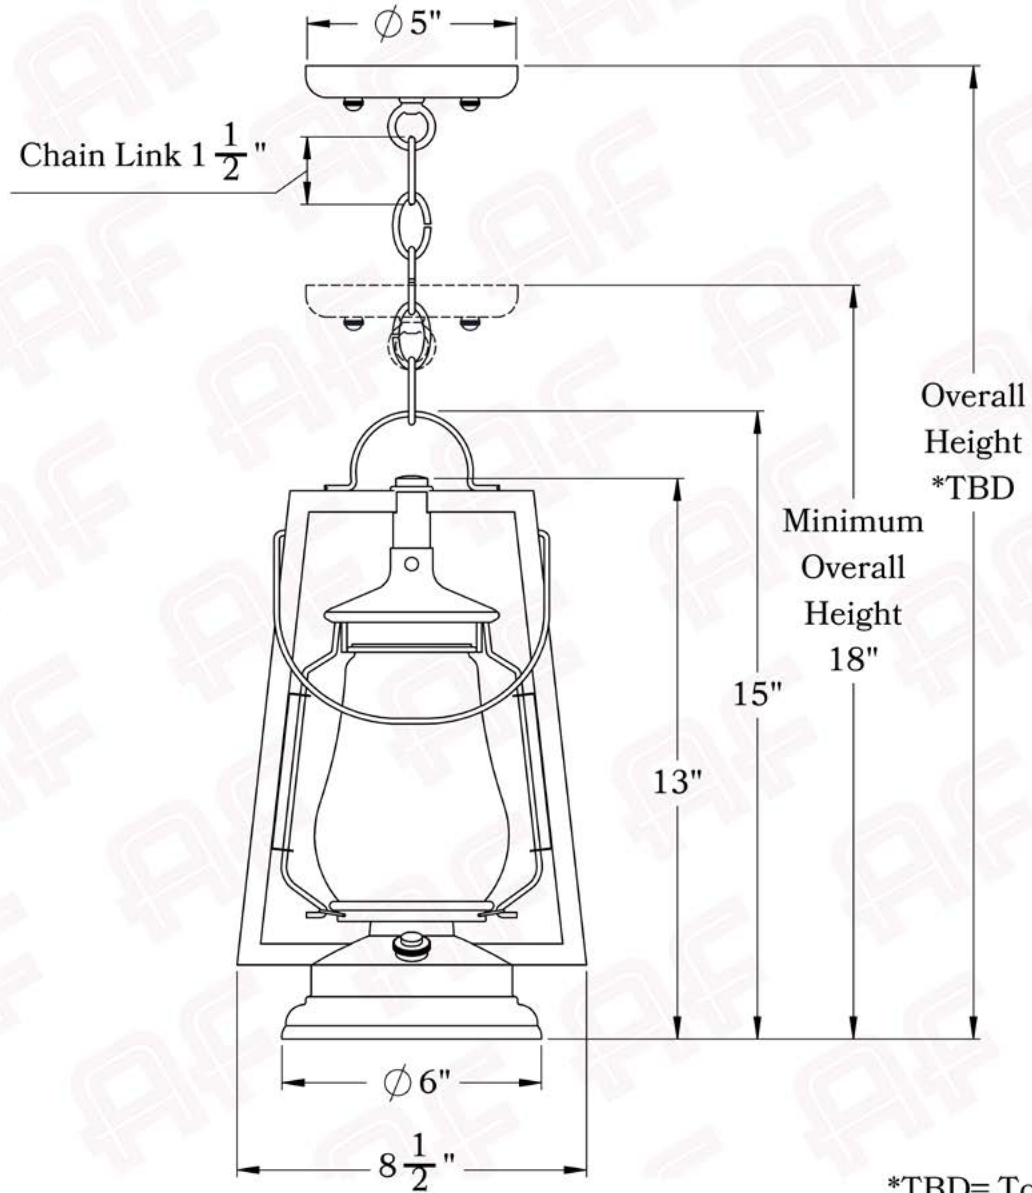

The Forty-Niner Series
Chain Pendant Lantern
Small

AMERICA'S FINEST 
Lighting & Mailbox Co. 

*TBD= To be determined

Dimensions

Lantern Width	8 1/2"
Lantern Height	13"
Minimum Height	18"
Canopy	5"

Electrical Specs

UL Rating	Damp
Voltage	120V
Socket Type	Medium Base - E26
Number of Light Bulbs	1
Max Wattage per Bulb	60W
LED Bulb	Supplied
Dimmable	Yes

Additional Information

Manufacturer	America's Finest Lighting
Mounting Location	Interior and Exterior
Material	Steel