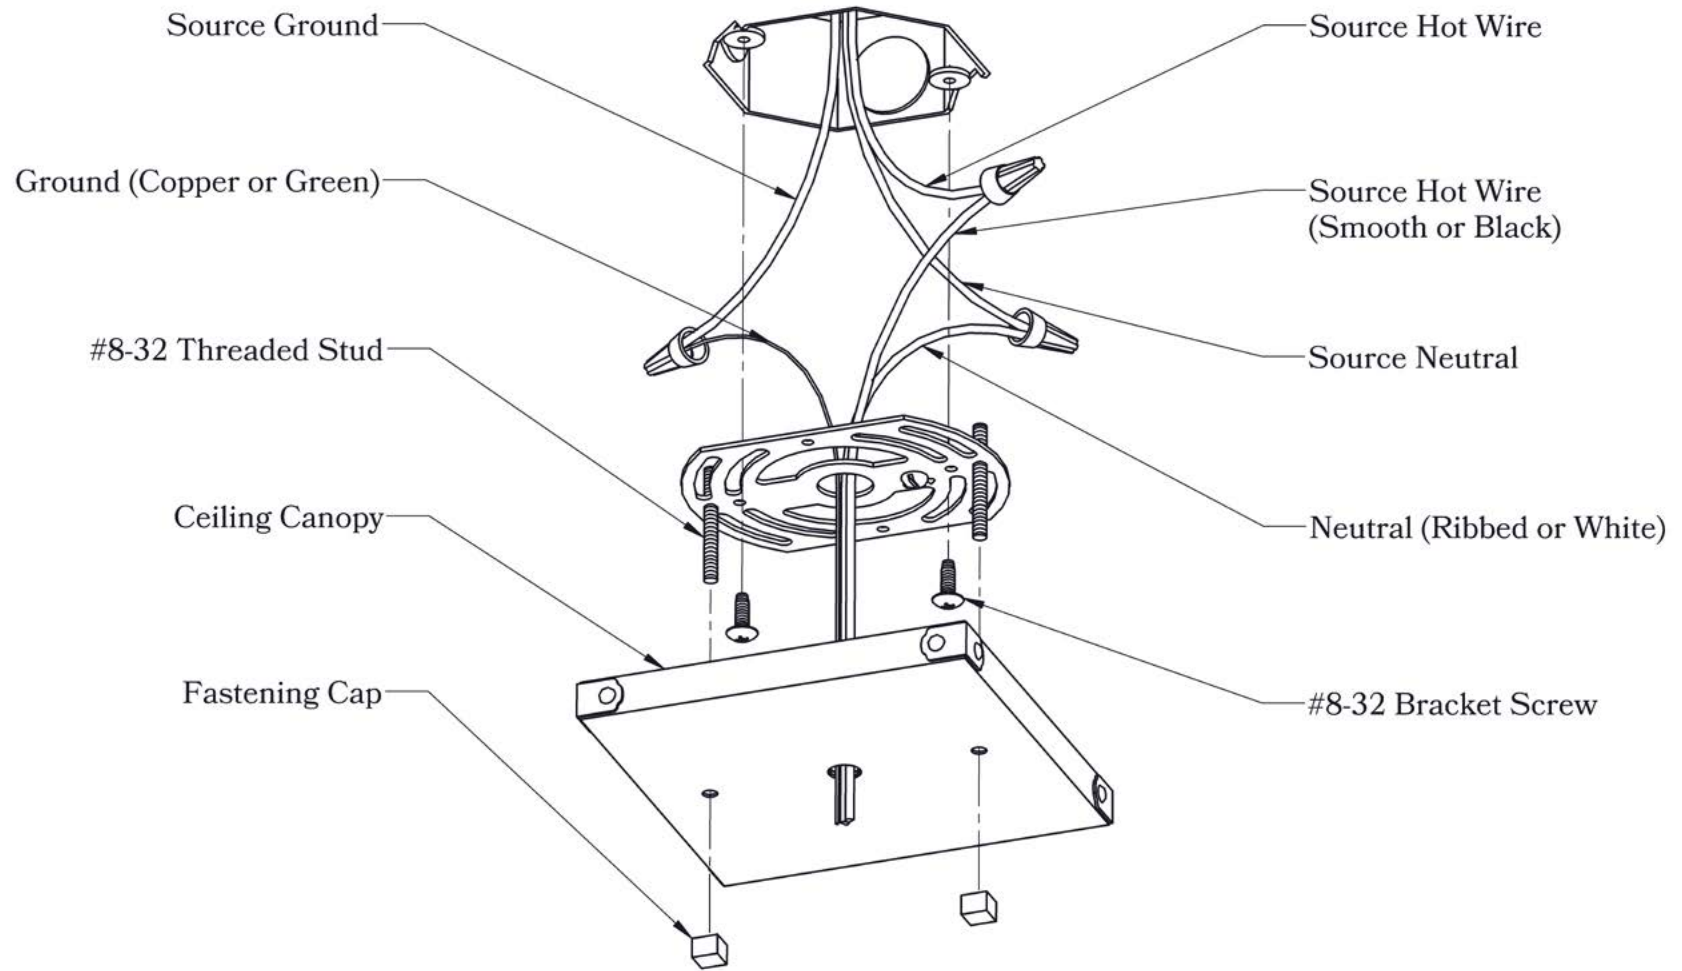

The Forty-Niner Series
Chain Pendant Lantern
Small

AMERICA'S FINEST 
Lighting & Mailbox Co. 

*TBD= To be determined

Dimensions

Lantern Width	8 1/2"
Lantern Height	13"
Minimum Height	18"
Canopy	5"

Electrical Specs

UL Rating	Damp
Voltage	120V
Socket Type	Medium Base - E26
Number of Light Bulbs	1
Max Wattage per Bulb	60W
LED Bulb	Supplied
Dimmable	Yes

Additional Information

Manufacturer	America's Finest Lighting
Mounting Location	Interior and Exterior
Material	Steel

Mounting Instructions | Chain Mount Without Fire Pan

CAUTION—DISCONNECT POWER

Always shut off power when installing or repairing this (or any other) electrical appliance. Failure to do so may result in severe injury or death. This product must be installed in accordance with applicable installation codes by a person familiar with the construction and operation of the product, and the hazards involved.