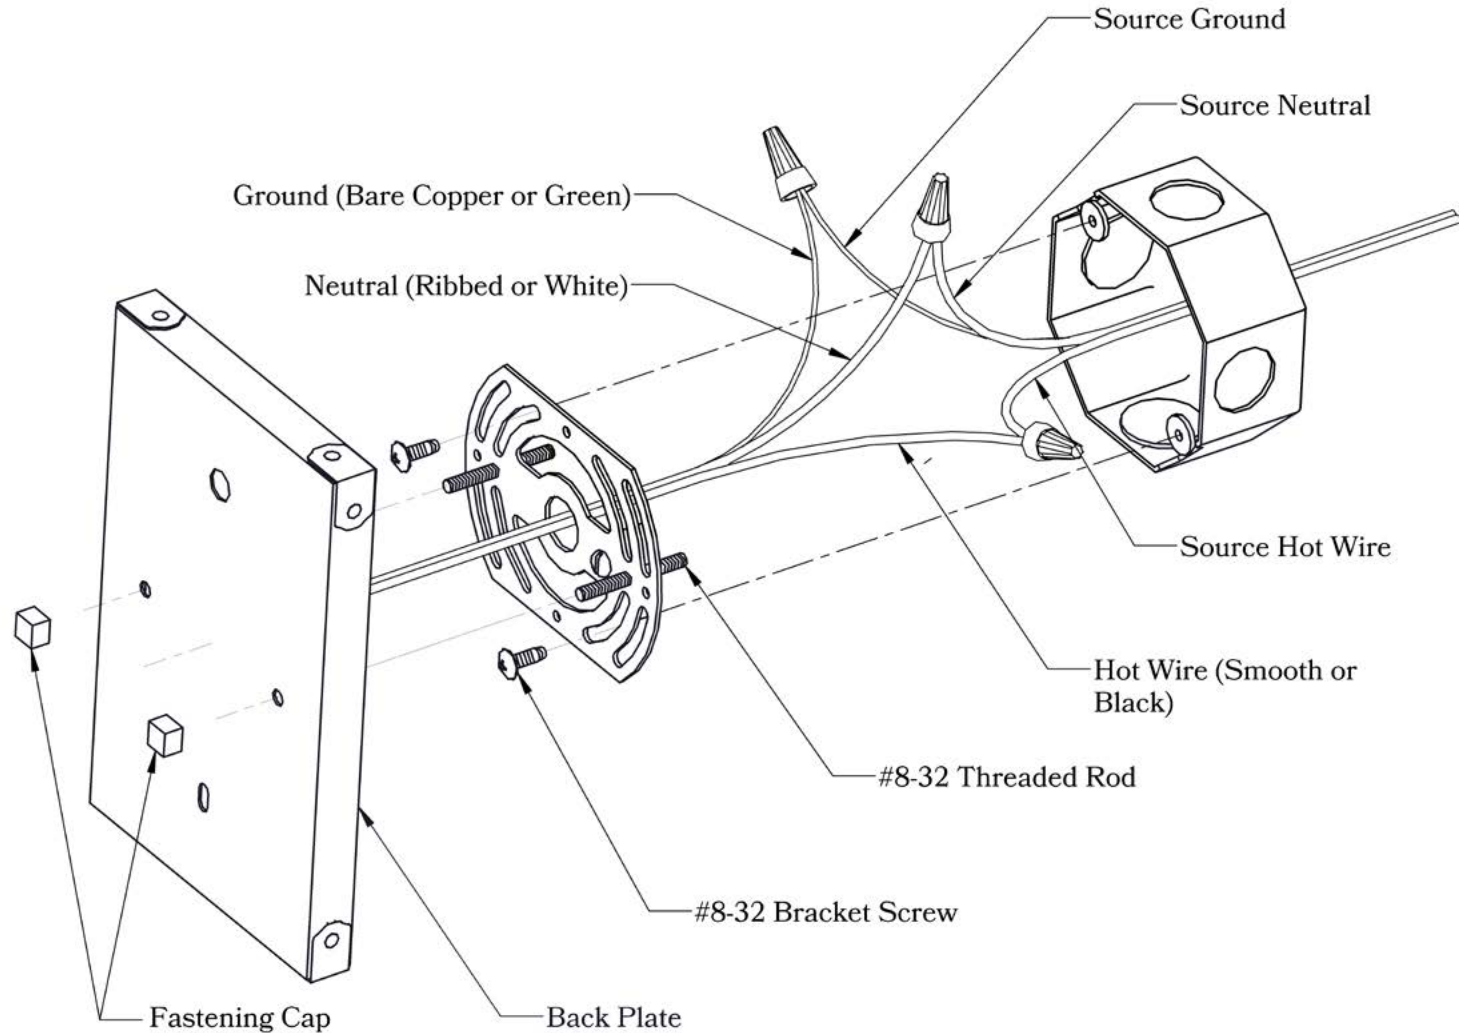

Electrical Specs

UL Rating	Wet
Voltage	120V
Socket Type	Medium Base - E26
Number of Light Bulbs	1
Max Wattage per Bulb	100W
LED Bulb	Supplied
Dimmable	Yes

Additional Information

Manufacturer	America's Finest Lighting
Mounting Location	Interior and Exterior
Material	Brass
Multiple Overlay Options	Yes
Bottom Glass Panels	Included

Overlays Available In This Series

Dragonfly

Japanese Maple

Monterey Cypress

Monterey Pine

Wisteria

Glass Only

Mounting Instructions | Wall Mount With Caps**CAUTION—DISCONNECT POWER**

Always shut off power when installing or repairing this (or any other) electrical appliance. Failure to do so may result in severe injury or death. This product must be installed in accordance with applicable installation codes by a person familiar with the construction and operation of the product, and the hazards involved.