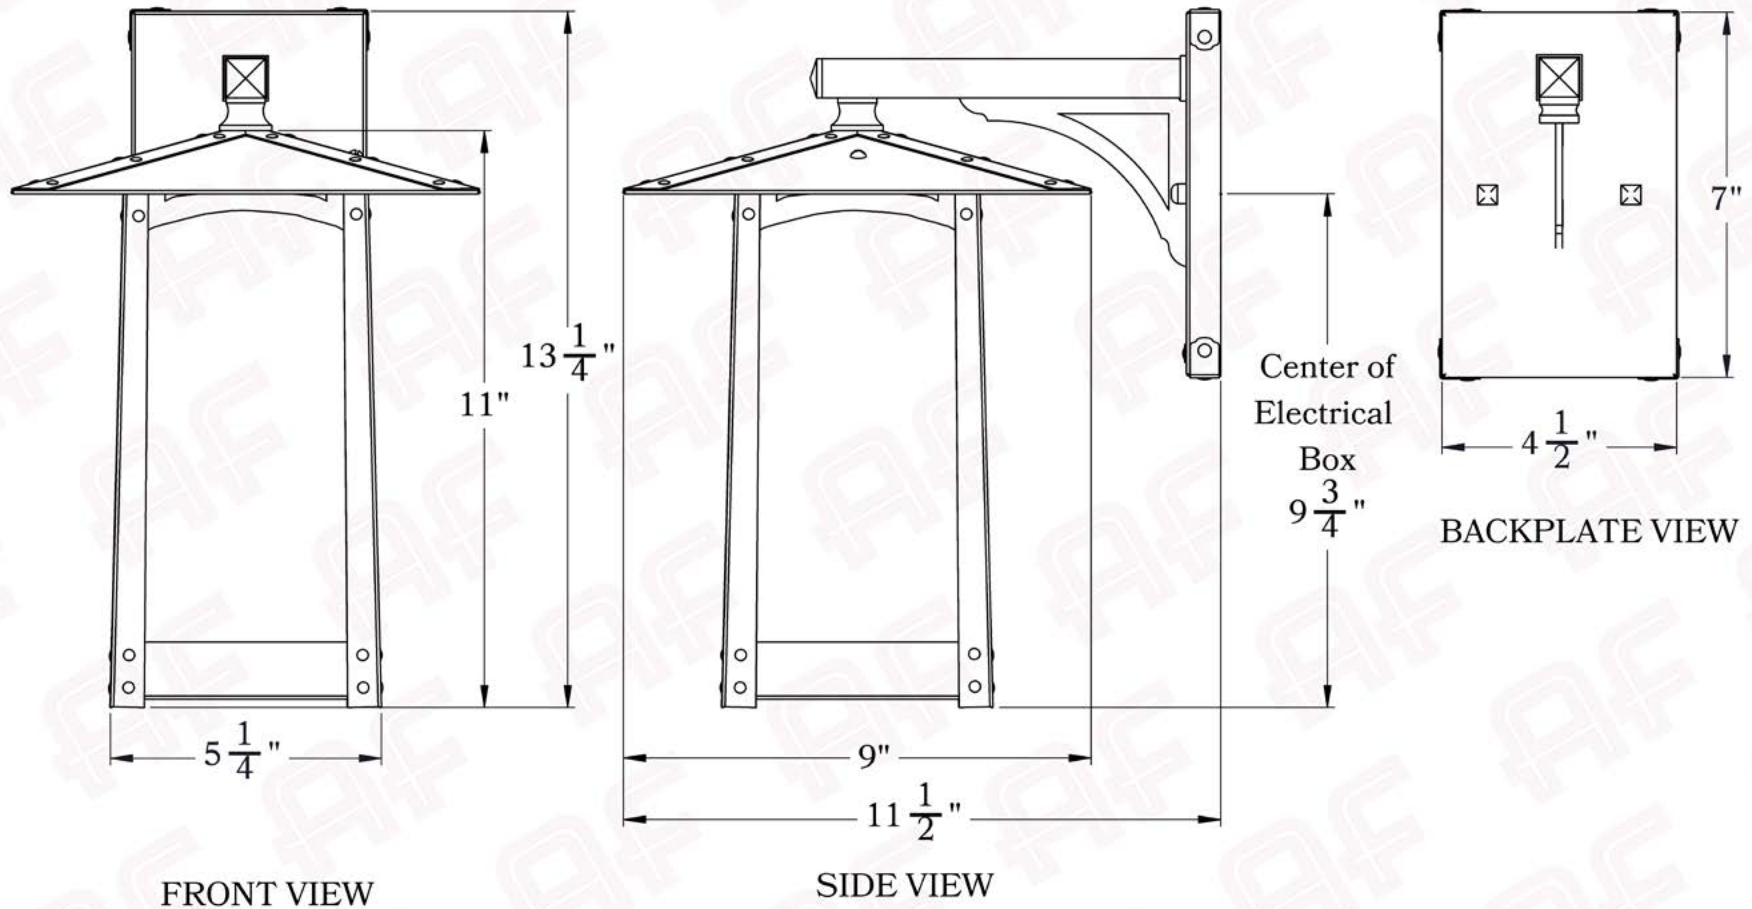

The Cobblestone Series
Straight Arm Sconce
Medium

AMERICA'S FINEST 
Lighting & Mailbox Co. 

Medium

Dimensions

Roof Width	9"
Body Width	5 1/4"
Lantern Height	11"
Height	13 1/2"
Projection	11 1/2"
Mounting Plate	4 1/2" x 7"

Electrical Specs

UL Rating	Wet
Voltage	120V
Socket Type	Medium Base - E26
Number of Light Bulbs	1
Max Wattage per Bulb	100W
LED Bulb	Supplied
Dimmable	Yes

Additional Information

Manufacturer	America's Finest Lighting
Mounting Location	Interior and Exterior
Material	Brass
Multiple Overlay Options	Yes
Bottom Glass Panels	Included