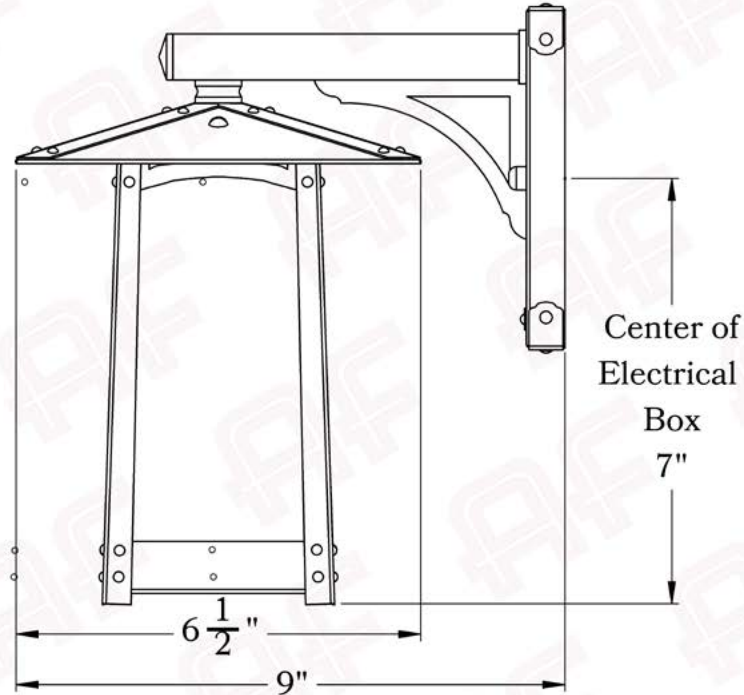

The Cobblestone Series
Straight Arm Sconce
Small

AMERICA'S FINEST 
Lighting & Mailbox Co. 

Small

FRONT VIEW

SIDE VIEW

BACKPLATE VIEW

Dimensions

Roof Width	6 1/2"
Body Width	3 3/4"
Lantern Height	8 1/4"
Height	9 3/4"
Projection	9"
Mounting Plate	4 1/2" x 5 1/2"

Electrical Specs

UL Rating	Wet
Voltage	120V
Socket Type	Medium Base - E26
Number of Light Bulbs	1
Max Wattage per Bulb	60W
LED Bulb	Supplied
Dimmable	Yes

Additional Information

Manufacturer	America's Finest Lighting
Mounting Location	Interior and Exterior
Material	Brass
Multiple Overlay Options	Yes
Bottom Glass Panels	Included