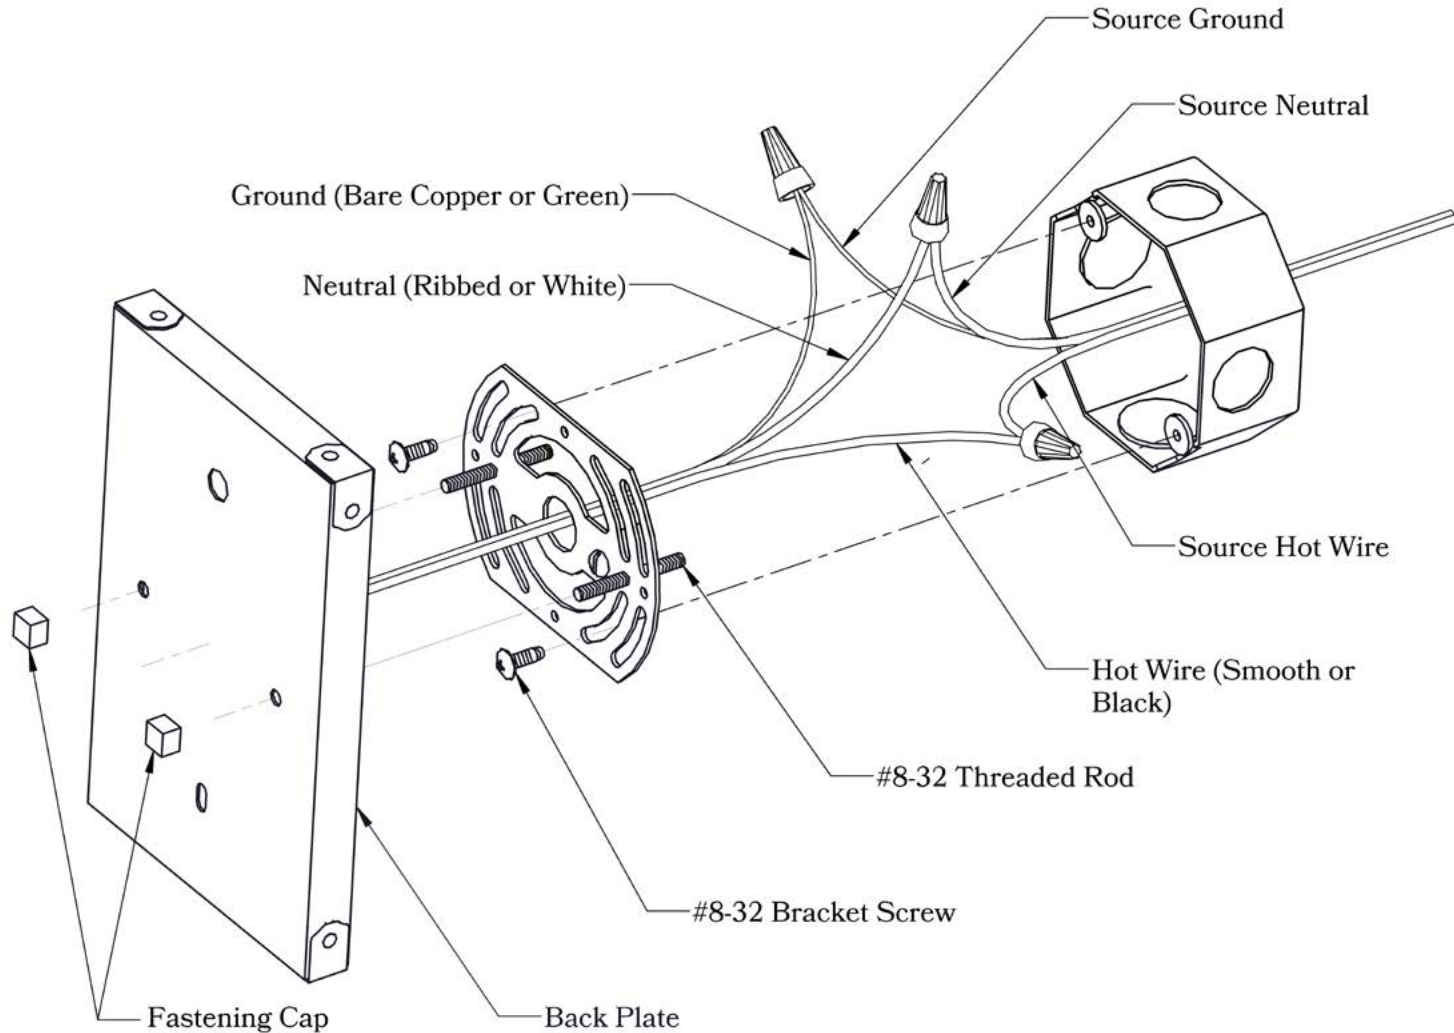

Mounting Instructions | Wall Mount With Caps

CAUTION—DISCONNECT POWER

Always shut off power when installing or repairing this (or any other) electrical appliance. Failure to do so may result in severe injury or death. This product must be installed in accordance with applicable installation codes by a person familiar with the construction and operation of the product, and the hazards involved.