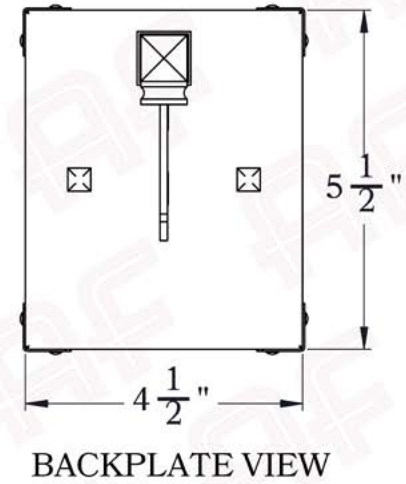

The Cobblestone Series
Straight Arm Sconce
Small

AMERICA'S FINEST 
Lighting & Mailbox Co. 

Small

FRONT VIEW

SIDE VIEW

BACKPLATE VIEW

Dimensions

Roof Width	6 1/2"
Body Width	3 3/4"
Lantern Height	8 1/4"
Height	9 3/4"
Projection	9"
Mounting Plate	4 1/2" x 5 1/2"

Electrical Specs

UL Rating	Wet
Voltage	120V
Socket Type	Medium Base - E26
Number of Light Bulbs	1
Max Wattage per Bulb	60W
LED Bulb	Supplied
Dimmable	Yes

Additional Information

Manufacturer	America's Finest Lighting
Mounting Location	Interior and Exterior
Material	Brass
Multiple Overlay Options	Yes
Bottom Glass Panels	Included