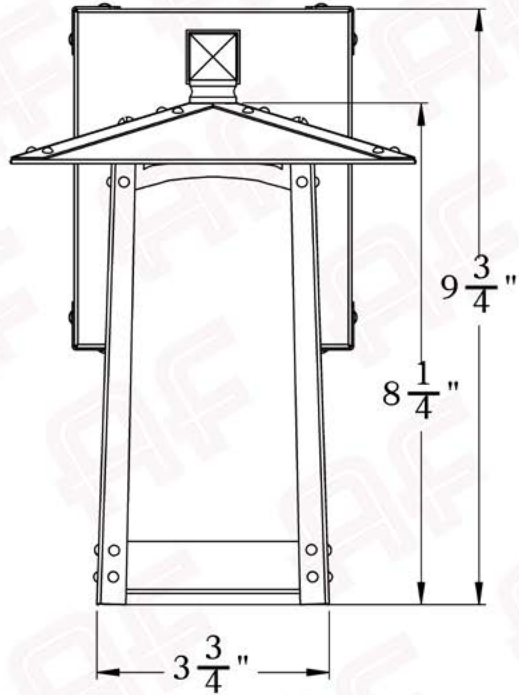

The Cobblestone Series
Straight Arm Sconce
Small

AMERICA'S FINEST 
Lighting & Mailbox Co. 

Small

FRONT VIEW

SIDE VIEW

BACKPLATE VIEW

Dimensions

Roof Width	6 1/2"
Body Width	3 3/4"
Lantern Height	8 1/4"
Height	9 3/4"
Projection	9"
Mounting Plate	4 1/2" x 5 1/2"

Electrical Specs

UL Rating	Wet
Voltage	120V
Socket Type	Medium Base - E26
Number of Light Bulbs	1
Max Wattage per Bulb	60W
LED Bulb	Supplied
Dimmable	Yes

Additional Information

Manufacturer	America's Finest Lighting
Mounting Location	Interior and Exterior
Material	Brass
Multiple Overlay Options	Yes
Bottom Glass Panels	Included