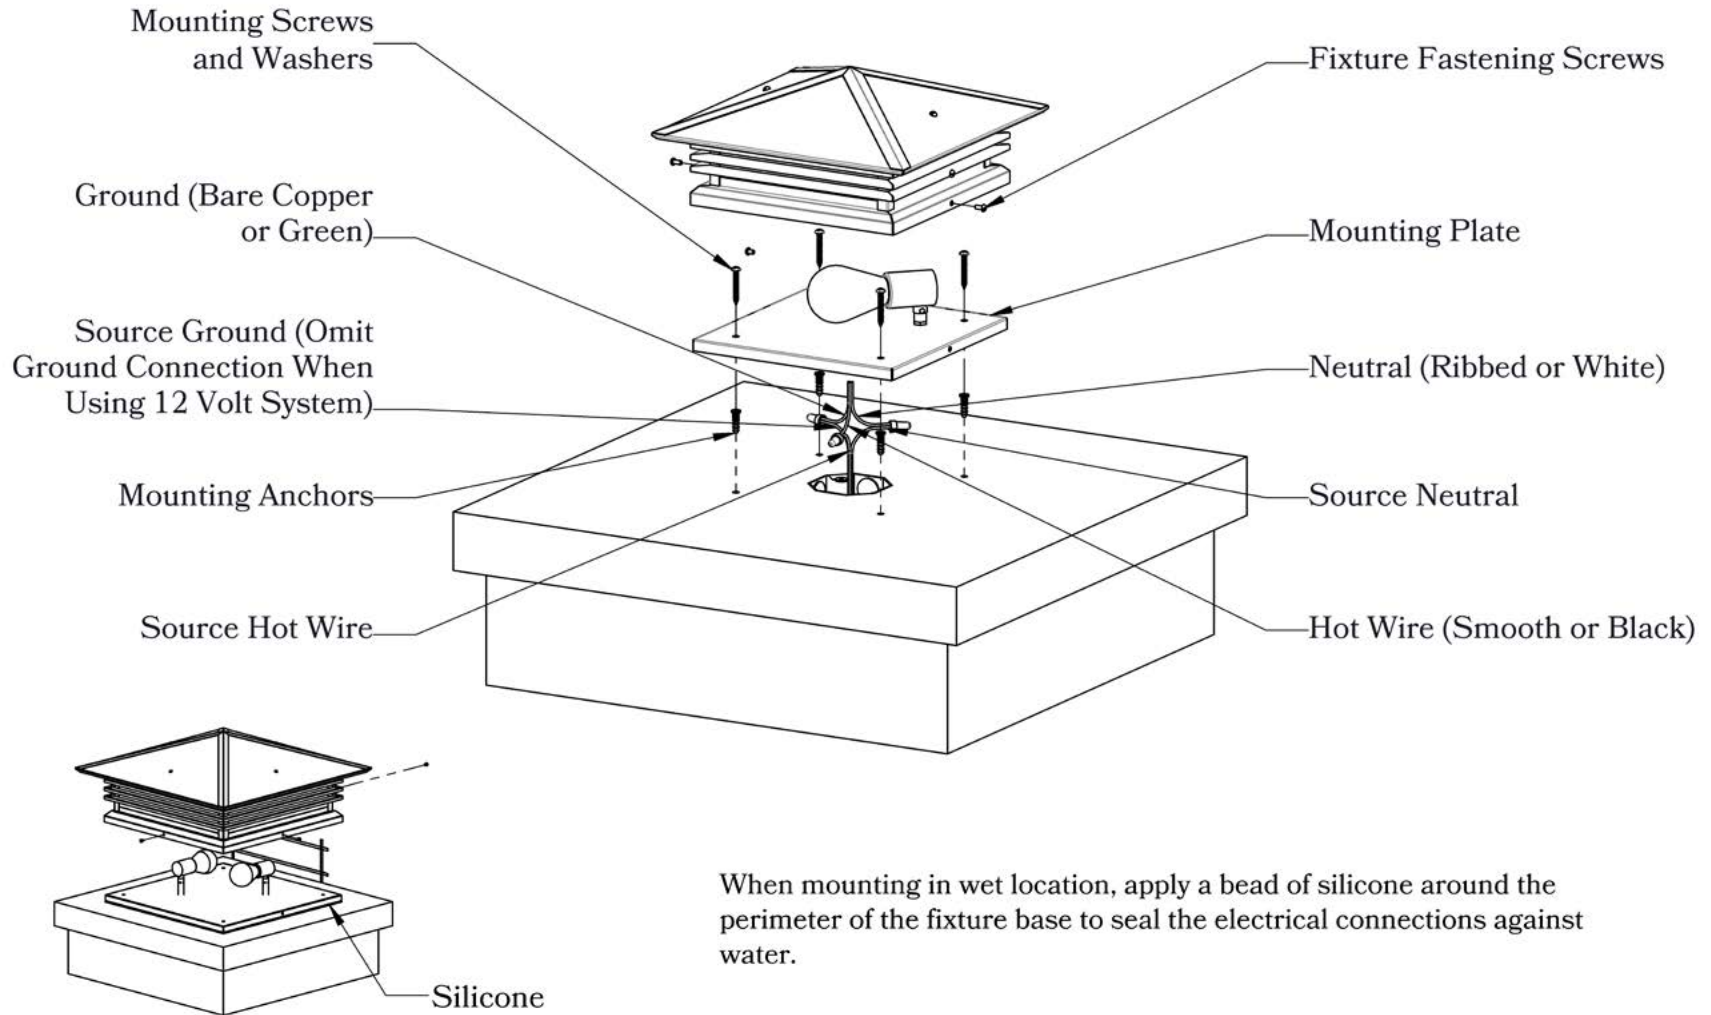

Dimensions

Roof Width	7 5/8"
Body Width	5 3/8"
Height	17 3/8"
Mounting Plate	7 3/8"

Electrical Specs

UL Rating	Wet
Voltage	12V or 120V
Socket Type	Medium Base - E26
Number of Light Bulbs	1
Max Wattage per Bulb	100W
LED Bulb	Supplied

Additional Information

Manufacturer	America's Finest Lighting
Mounting Location	Exterior Only
Material	Brass
Multiple Overlay Options	No

Mounting Instructions | Column Light Version One

When mounting in wet location, apply a bead of silicone around the perimeter of the fixture base to seal the electrical connections against water.