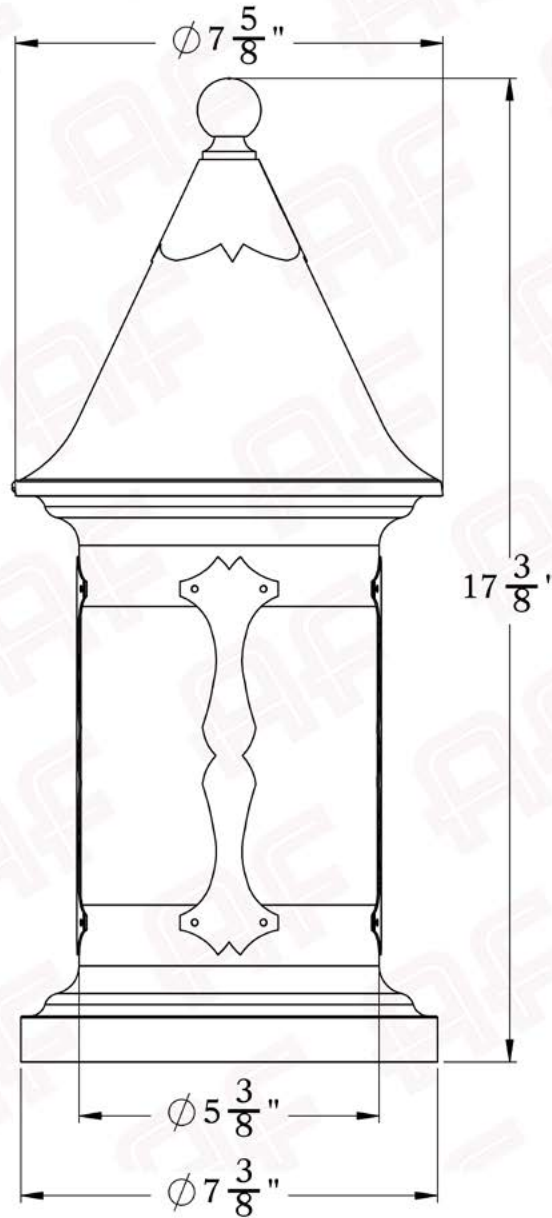

The Castle Hill Series
Column Mount Lantern
Medium

AMERICA'S FINEST 
Lighting & Mailbox Co.

Medium

AMERICA'S FINEST
Lighting & Mailbox Co.
975 N. Enterprise St. Orange, CA 92867

PRODUCT No.	1013-6	LAMP BASE	Medium Base (E26)
TITLE	Castle Hill	MAX WATTAGE	100W
UL RATING	Wet	VOLTAGE	12V or 120V

Dimensions

Roof Width	7 5/8"
Body Width	5 3/8"
Height	17 3/8"
Mounting Plate	7 3/8"

Electrical Specs

UL Rating	Wet
Voltage	12V or 120V
Socket Type	Medium Base - E26
Number of Light Bulbs	1
Max Wattage per Bulb	100W
LED Bulb	Supplied