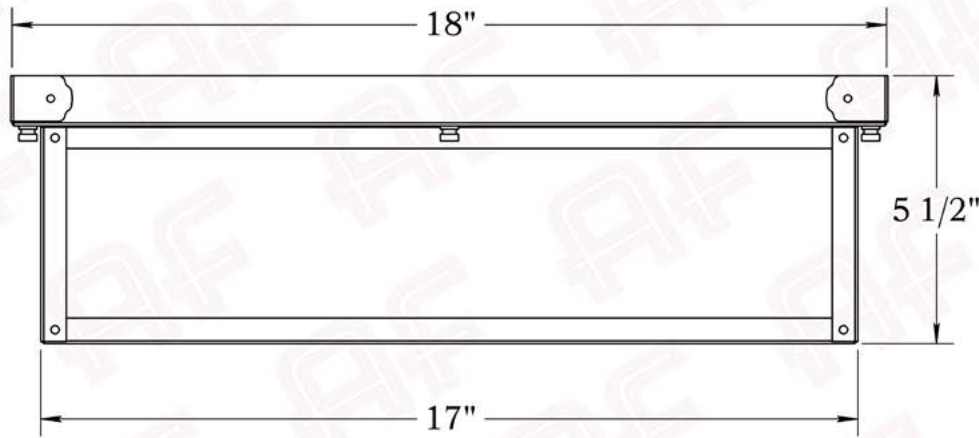

The Brookdale Series
Ceiling Light
2XL

AMERICA'S FINEST 
 *Lighting & Mailbox Co.* 

2X Large

FRONT VIEW

SIDE VIEW

Dimensions

Height	5 1/2"
Width	18" x 12"
Body Width	17" x 11"
Mounting Plate	18" x 12"

Electrical Specs

UL Rating	Damp
Voltage	120V
Socket Type	Medium Base - E26
Number of Light Bulbs	2
Max Wattage per Bulb	75W
LED Bulb Supplied	Yes
Dimmable	Yes

Additional Information

Manufacturer	America's Finest Lighting
Mounting Location	Interior and Exterior
Material	Brass
Multiple Overlay Options	Yes
Bottom Glass Panels	Included