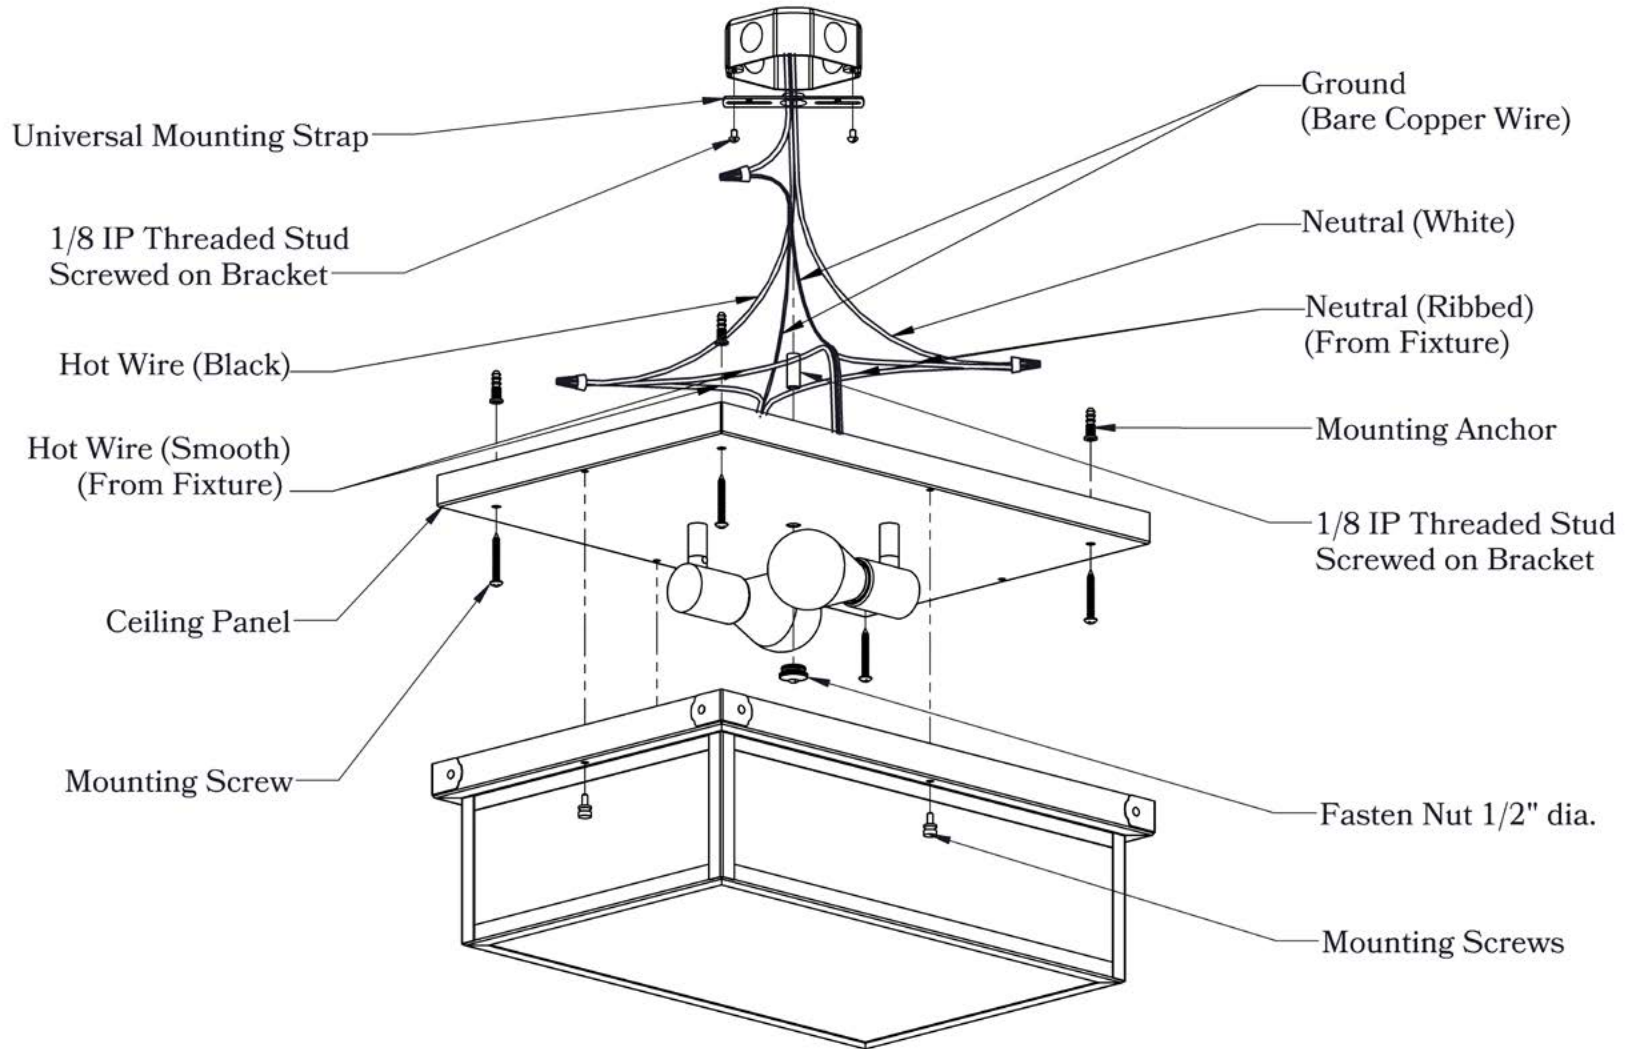

The Brookdale Series
Ceiling Light
2XL

AMERICA'S FINEST 
 *Lighting & Mailbox Co.* 

2X Large

FRONT VIEW

SIDE VIEW

Dimensions

Height	5 1/2"
Width	18" x 12"
Body Width	17" x 11"
Mounting Plate	18" x 12"

Electrical Specs

UL Rating	Damp
Voltage	120V
Socket Type	Medium Base - E26
Number of Light Bulbs	2
Max Wattage per Bulb	75W
LED Bulb Supplied	Yes
Dimmable	Yes

Additional Information

Manufacturer	America's Finest Lighting
Mounting Location	Interior and Exterior
Material	Brass
Multiple Overlay Options	Yes
Bottom Glass Panels	Included

Mounting Instructions | Standard Ceiling Mount Version 2

CAUTION—DISCONNECT POWER

Always shut off power when installing or repairing this (or any other) electrical appliance. Failure to do so may result in severe injury or death. This product must be installed in accordance with applicable installation codes by a person familiar with the construction and operation of the product, and the hazards involved.