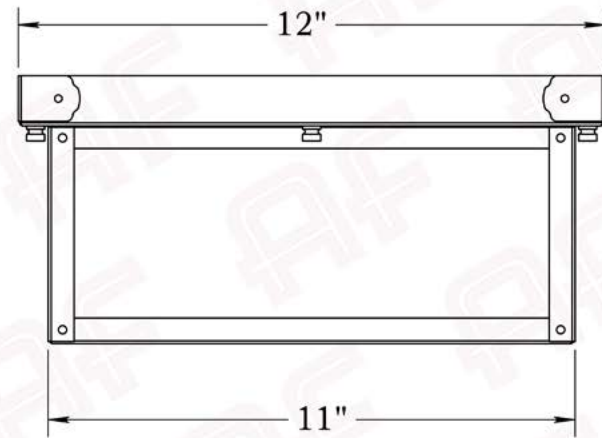

The Brookdale Series
Ceiling Light
2XL

AMERICA'S FINEST 
 *Lighting & Mailbox Co.* 

2X Large

FRONT VIEW

SIDE VIEW

Dimensions

Height	5 1/2"
Width	18" x 12"
Body Width	17" x 11"
Mounting Plate	18" x 12"

Electrical Specs

UL Rating	Damp
Voltage	120V
Socket Type	Medium Base - E26
Number of Light Bulbs	2
Max Wattage per Bulb	75W
LED Bulb Supplied	Yes
Dimmable	Yes

Additional Information

Manufacturer	America's Finest Lighting
Mounting Location	Interior and Exterior
Material	Brass
Multiple Overlay Options	Yes
Bottom Glass Panels	Included