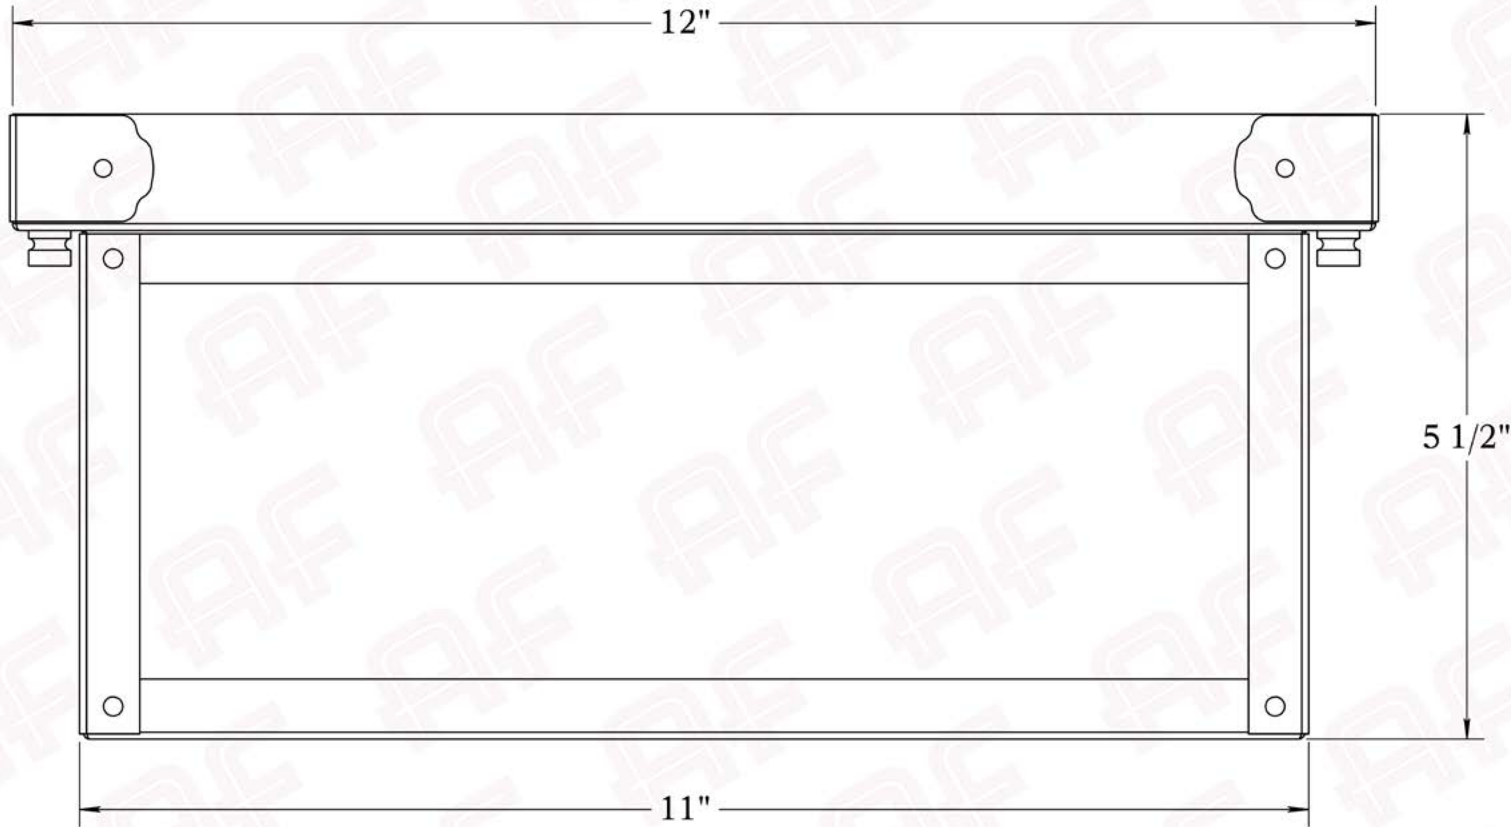

The Brookdale Series
Ceiling Light
Large

AMERICA'S FINEST 
Lighting & Mailbox Co. 

Large

AMERICA'S FINEST
Lighting & Mailbox Co.
975 N. Enterprise St. Orange, CA 92867

PRODUCT No. | 494-5
TITLE | Brookdale
UL RATING | Damp

LAMP BASE | Medium Base (E26)
MAX WATTAGE | 2-60W
VOLTAGE | 120V

PROPRIETARY AND CONFIDENTIAL
The information contained in this drawing is the sole property of America's Finest. Any reproduction in part or as a whole without written permission from America's Finest is prohibited.

Dimensions

Height	5 1/2"
Width	12"
Body Width	11"
Mounting Plate	12"

Electrical Specs

UL Rating	Damp
Voltage	120V
Socket Type	Medium Base - E26
Number of Light Bulbs	2
Max Wattage per Bulb	60W
LED Bulb	Supplied
Dimmable	Yes