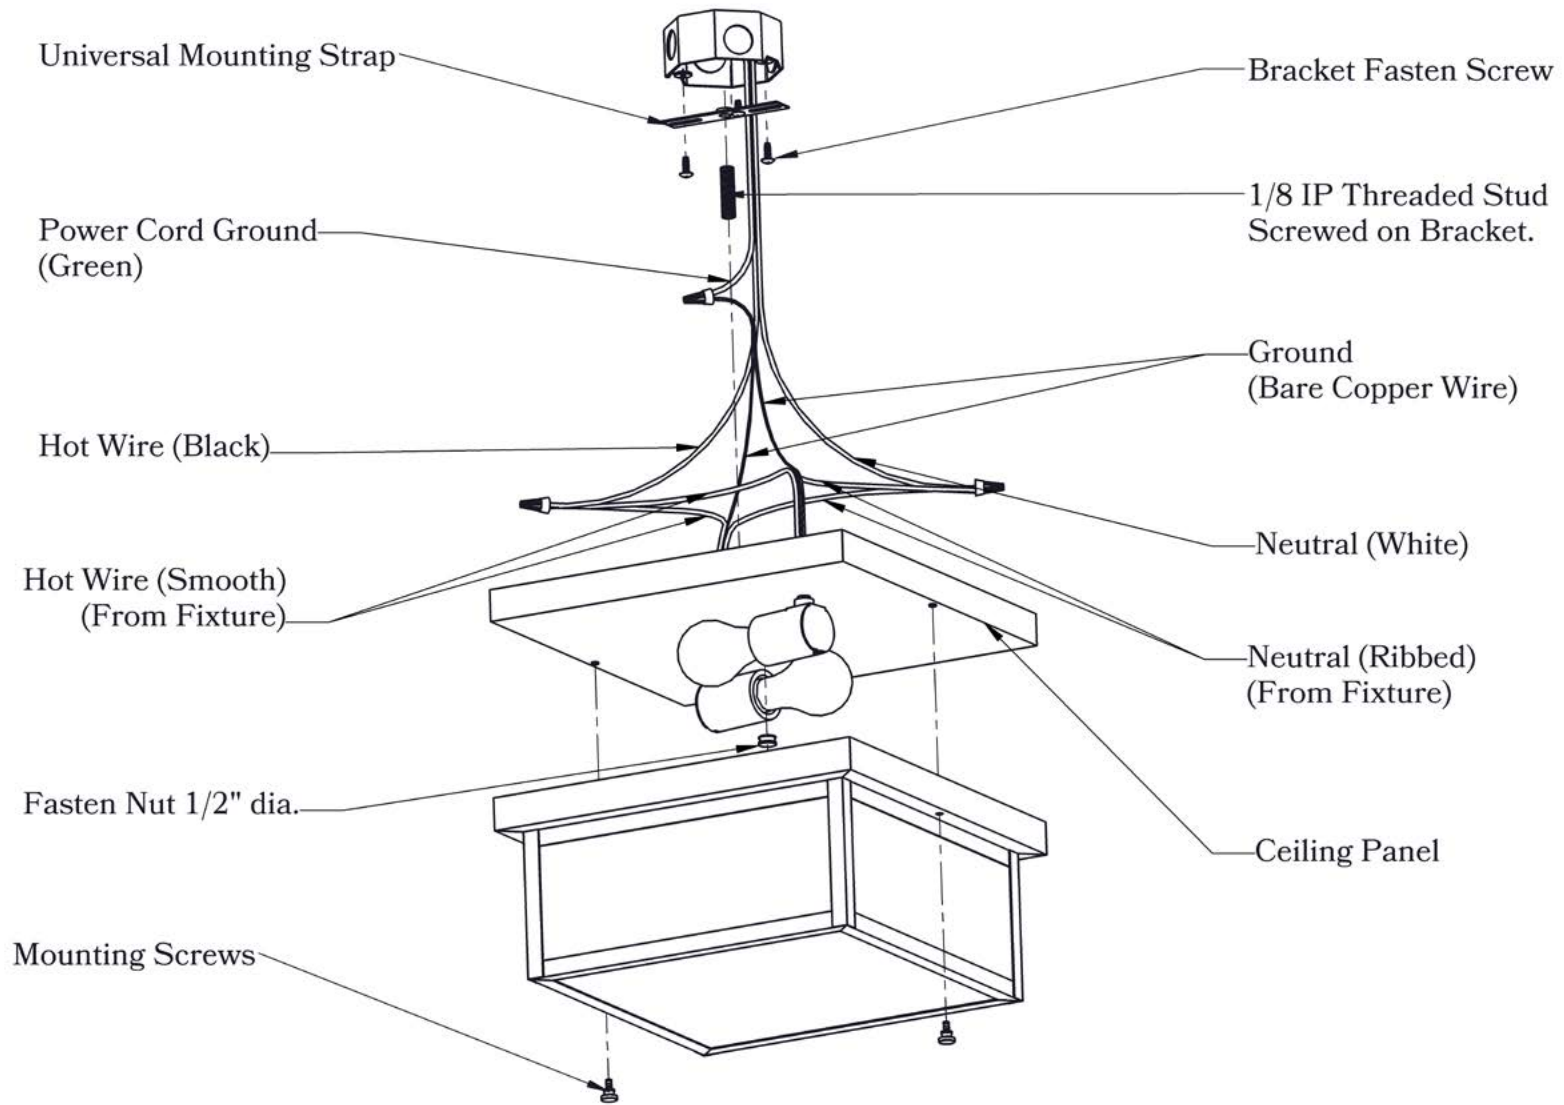

Dimensions

Height	5 1/2"
Width	12"
Body Width	11"
Mounting Plate	12"

Electrical Specs

UL Rating	Damp
Voltage	120V
Socket Type	Medium Base - E26
Number of Light Bulbs	2
Max Wattage per Bulb	60W
LED Bulb	Supplied
Dimmable	Yes

Arch

Gamble

Double T

Ginkgo

Oak & Acorn

Shoji

Glass Only

Mounting Instructions | Standard Ceiling Mount Version 1

CAUTION—DISCONNECT POWER

Always shut off power when installing or repairing this (or any other) electrical appliance. Failure to do so may result in severe injury or death. This product must be installed in accordance with applicable installation codes by a person familiar with the construction and operation of the product, and the hazards involved.