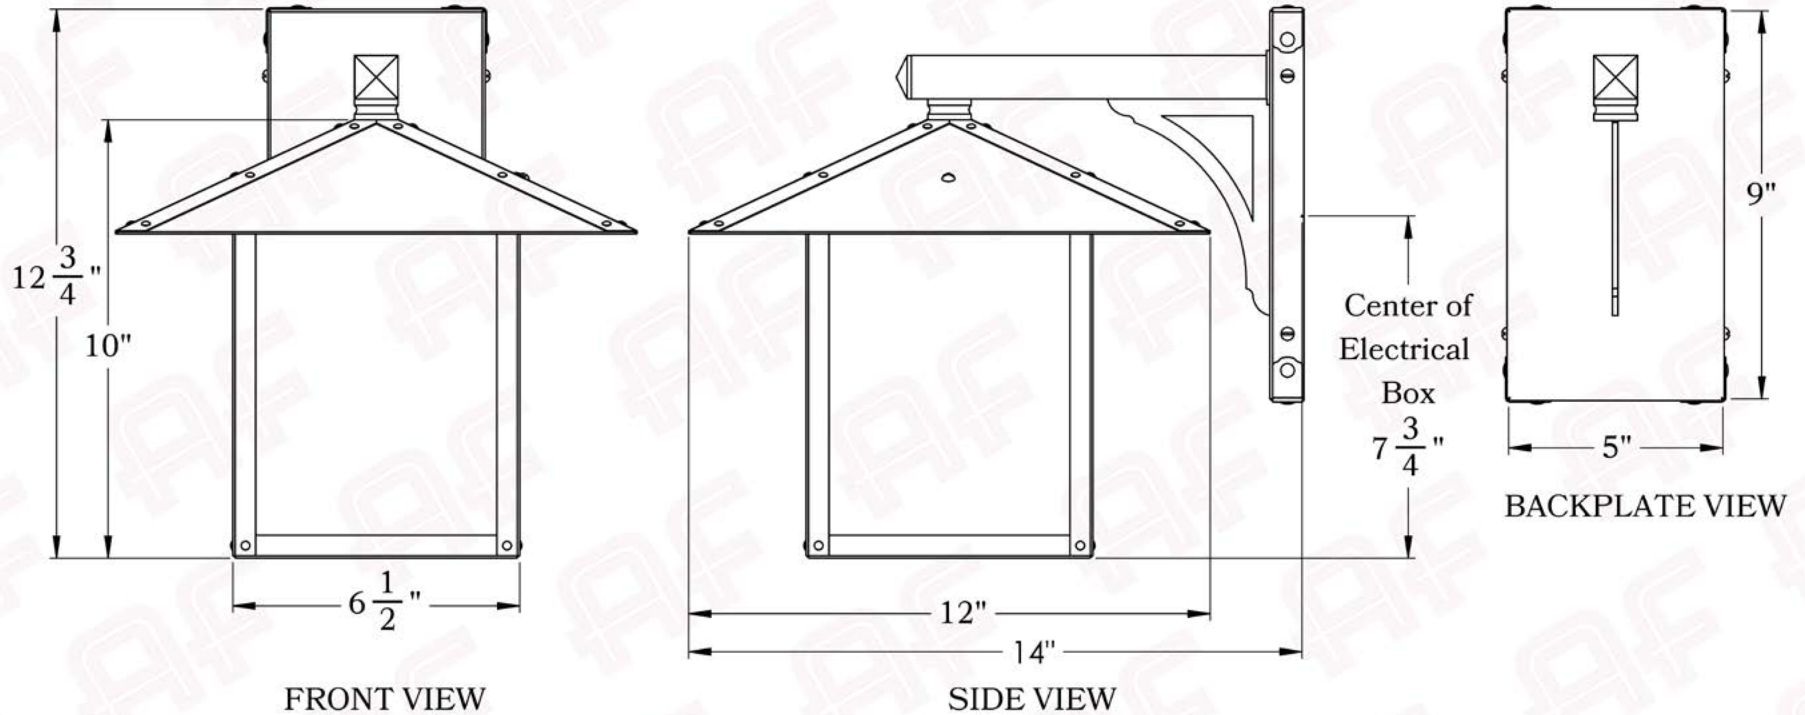

## Dimensions

Roof Width	12"
Body Width	6 1/2"
Lantern Height	10"
Height	12 3/4"
Projection	14"
Mounting Plate	5" x 9"