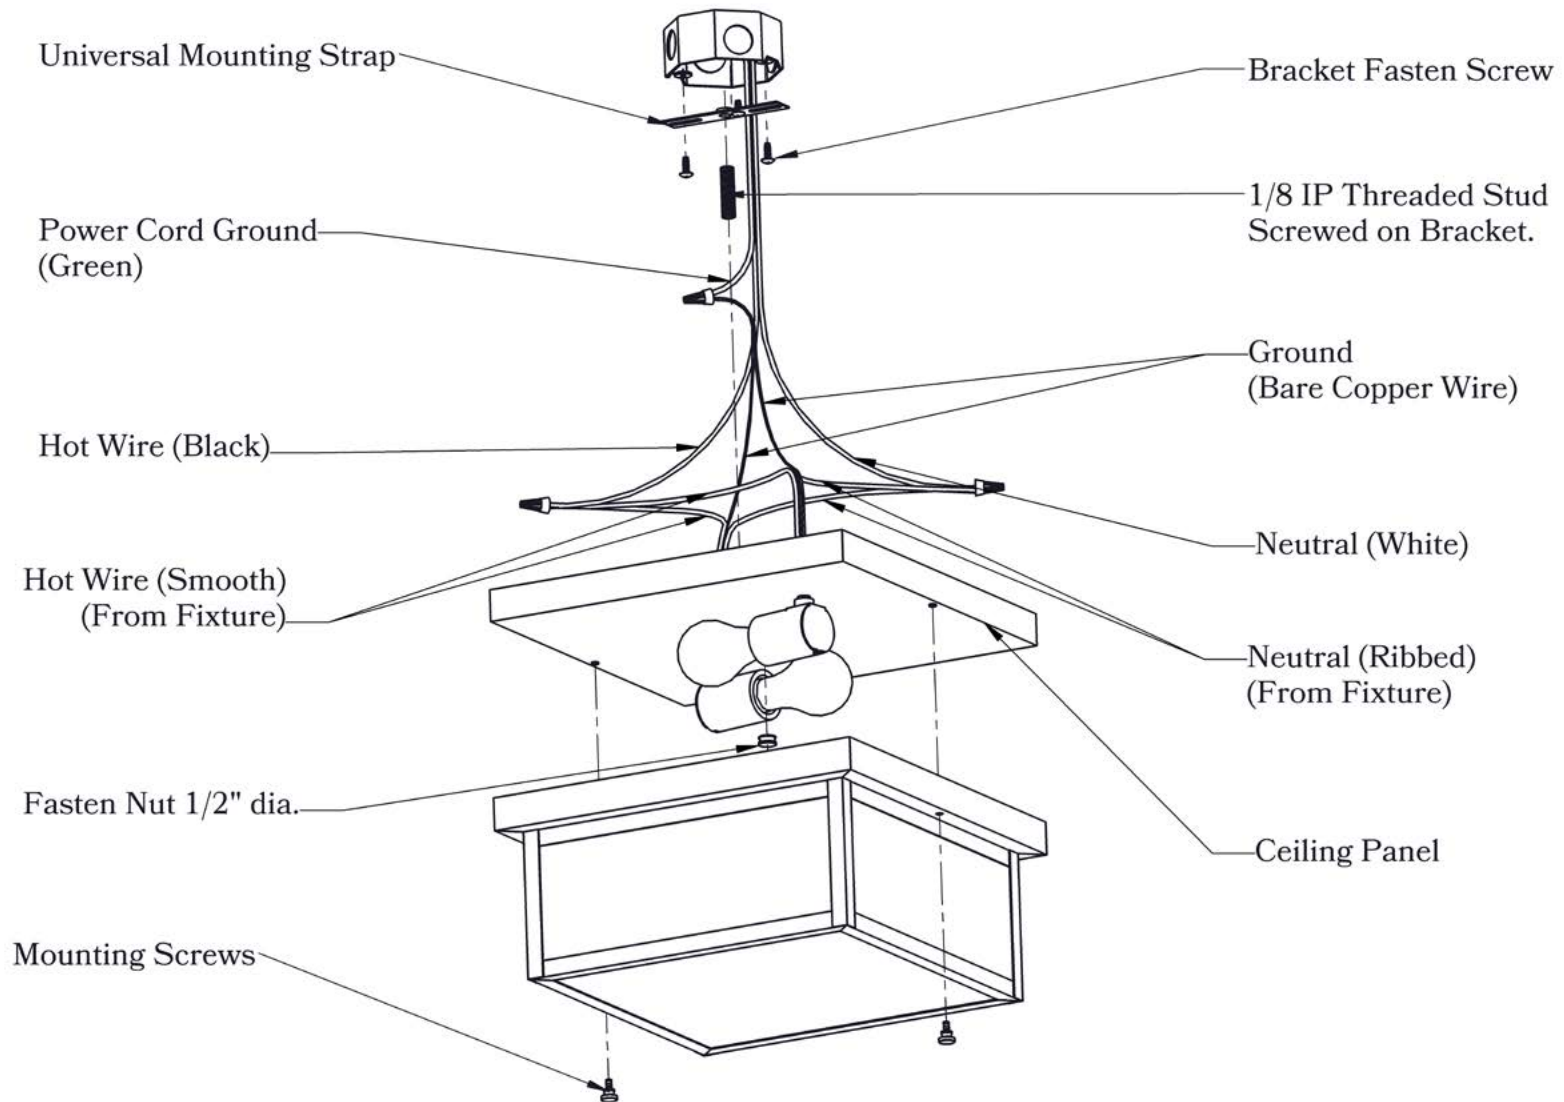

The Brookdale Series
Ceiling Light
Medium

AMERICA'S FINEST 
 *Lighting & Mailbox Co.* 

Medium

Dimensions

Height	4 3/4"
Width	9"
Body Width	8"
Mounting Plate	9"

Electrical Specs

UL Rating	Damp
Voltage	120V
Socket Type	Medium Base - E26
Number of Light Bulbs	1
Max Wattage per Bulb	100W
LED Bulb Supplied	Yes
Dimmable	Yes

Arch

Gamble

Double T

Ginkgo

Oak & Acorn

Shoji

Glass Only

Mounting Instructions | Standard Ceiling Mount Version 1

CAUTION—DISCONNECT POWER

Always shut off power when installing or repairing this (or any other) electrical appliance. Failure to do so may result in severe injury or death. This product must be installed in accordance with applicable installation codes by a person familiar with the construction and operation of the product, and the hazards involved.