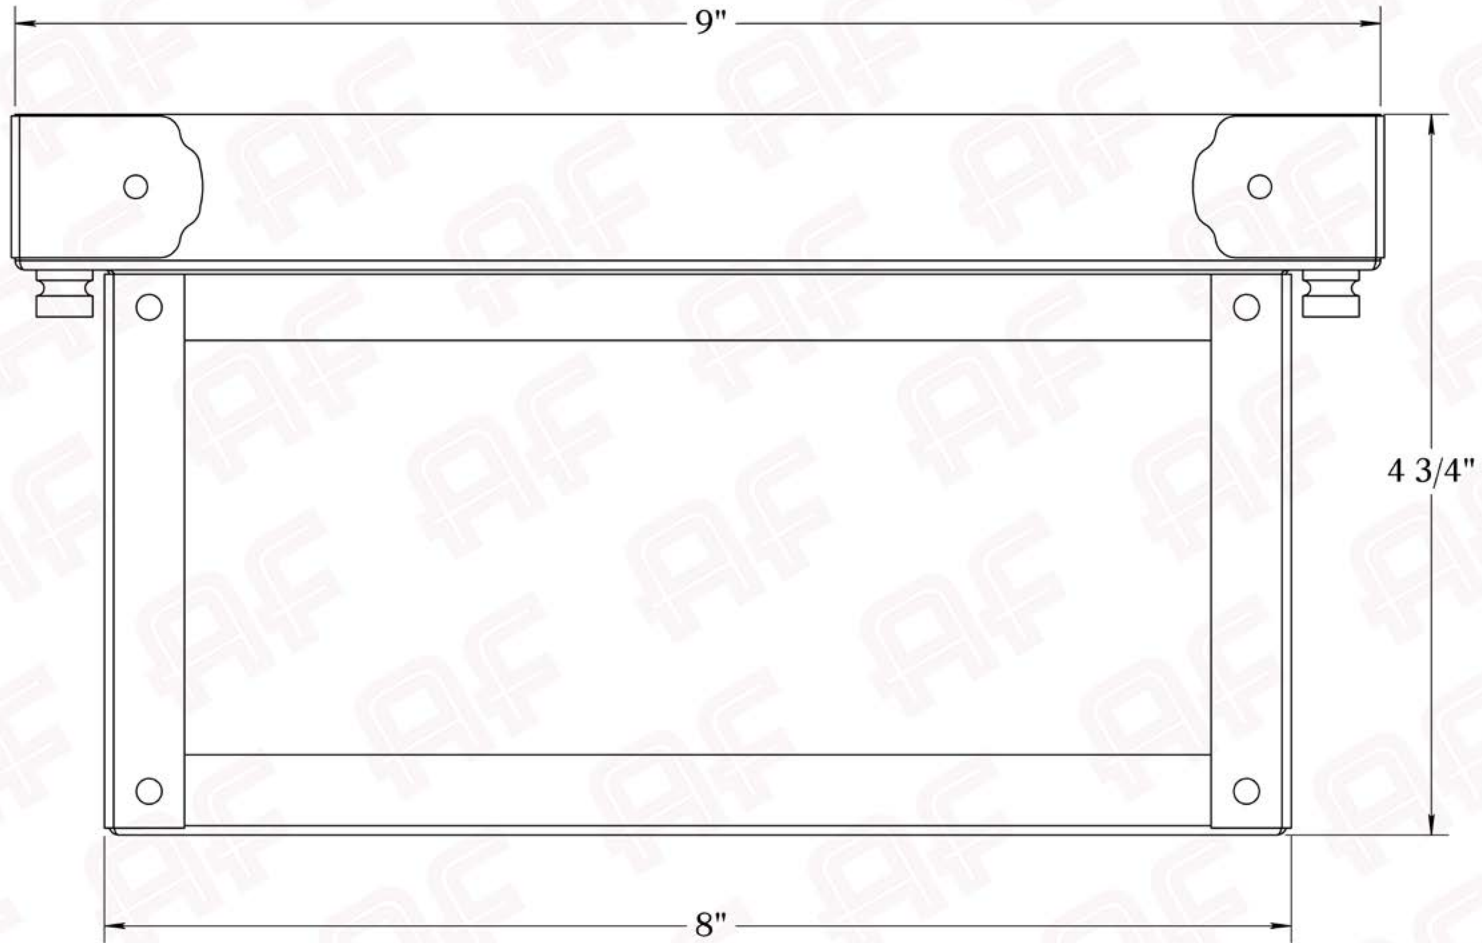

The Brookdale Series
Ceiling Light
Medium

AMERICA'S FINEST 
 *Lighting & Mailbox Co.* 

Medium

Dimensions

Height	4 3/4"
Width	9"
Body Width	8"
Mounting Plate	9"

Electrical Specs

UL Rating	Damp
Voltage	120V
Socket Type	Medium Base - E26
Number of Light Bulbs	1
Max Wattage per Bulb	100W
LED Bulb Supplied	Yes
Dimmable	Yes

Additional Information

Manufacturer	America's Finest Lighting
Mounting Location	Interior and Exterior
Material	Brass
Multiple Overlay Options	Yes
Bottom Glass Panels	Included

Overlays Available In This Series