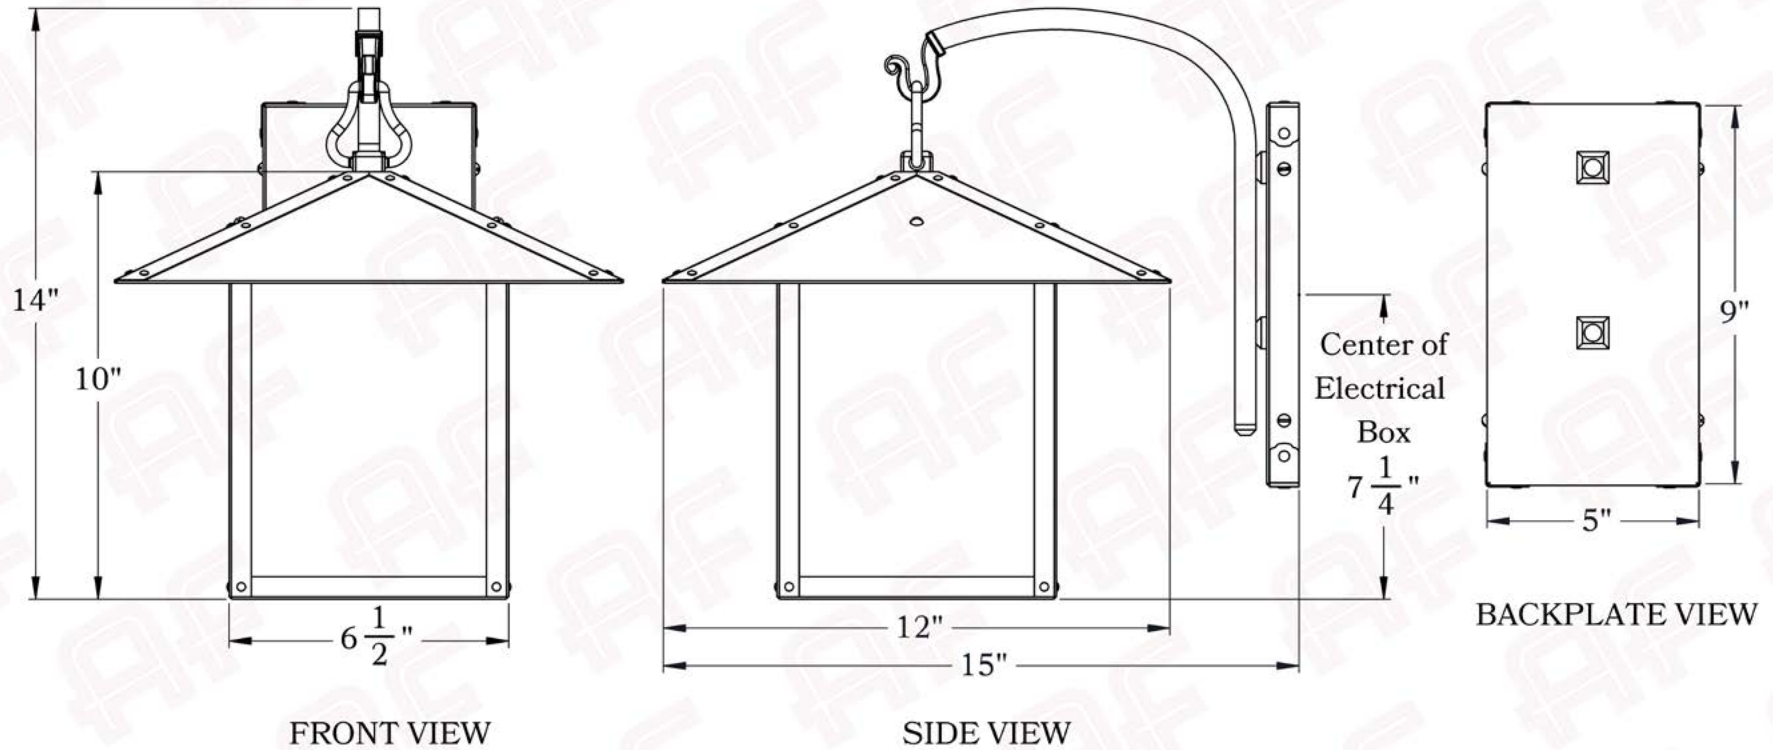

The Brookdale Series
Hook Arm Sconce
Medium

AMERICA'S FINEST 
 *Lighting & Mailbox Co.* 

Medium

Dimensions

| | |
|----------------|---------|
| Roof Width | 12" |
| Body Width | 6 1/2" |
| Lantern Height | 10" |
| Height | 14" |
| Projection | 15" |
| Mounting Plate | 5" x 9" |

Electrical Specs

| | |
|-----------------------|-------------------|
| UL Rating | Damp |
| Voltage | 120V |
| Socket Type | Medium Base - E26 |
| Number of Light Bulbs | 1 |
| Max Wattage per Bulb | 100W |
| LED Bulb | Supplied |
| Dimmable | Yes |