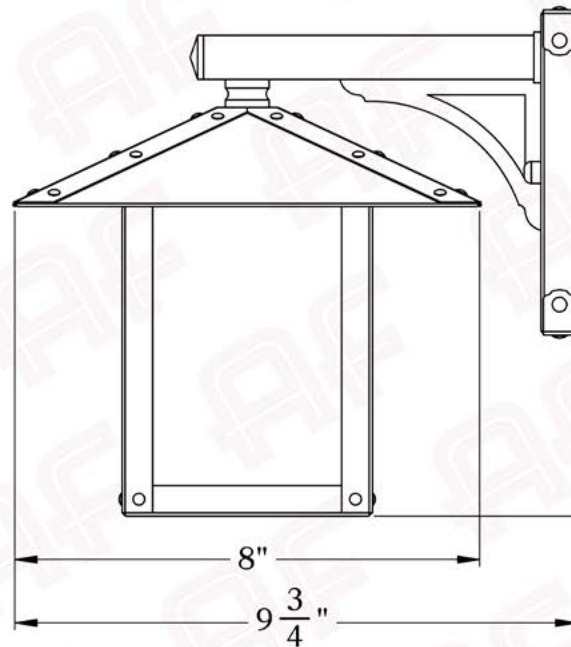

The Brookdale Series
Straight Arm Sconce
Small

AMERICA'S FINEST 
Lighting & Mailbox Co. 

Small

FRONT VIEW

SIDE VIEW

BACKPLATE VIEW

Dimensions

Roof Width	8"
Body Width	4 1/4"
Lantern Height	7"
Height	8 3/4"
Projection	9 3/4"
Mounting Plate	4 1/2" x 5 1/2"

Electrical Specs

UL Rating	Wet
Voltage	120V
Socket Type	Medium Base - E26
Number of Light Bulbs	1
Max Wattage per Bulb	60W
LED Bulb	Supplied
Dimmable	Yes

Additional Information

Manufacturer	America's Finest Lighting
Mounting Location	Interior and Exterior
Material	Brass
Multiple Overlay Options	Yes
Bottom Glass Panels	Included