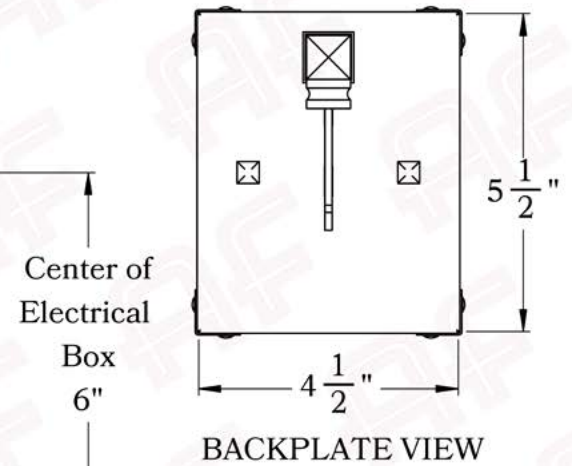

The Brookdale Series
Straight Arm Sconce
Small

AMERICA'S FINEST 
Lighting & Mailbox Co. 

Small

FRONT VIEW

SIDE VIEW

BACKPLATE VIEW

Dimensions

Roof Width	8"
Body Width	4 1/4"
Lantern Height	7"
Height	8 3/4"
Projection	9 3/4"
Mounting Plate	4 1/2" x 5 1/2"

Electrical Specs

UL Rating	Wet
Voltage	120V
Socket Type	Medium Base - E26
Number of Light Bulbs	1
Max Wattage per Bulb	60W
LED Bulb	Supplied
Dimmable	Yes

Additional Information

Manufacturer	America's Finest Lighting
Mounting Location	Interior and Exterior
Material	Brass
Multiple Overlay Options	Yes
Bottom Glass Panels	Included