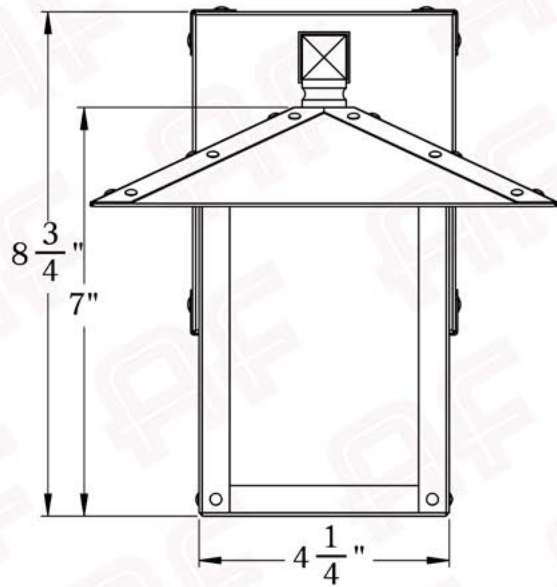

The Brookdale Series
Straight Arm Sconce
Small

AMERICA'S FINEST 
Lighting & Mailbox Co. 

Small

FRONT VIEW

SIDE VIEW

BACKPLATE VIEW

Dimensions

Roof Width	8"
Body Width	4 1/4"
Lantern Height	7"
Height	8 3/4"
Projection	9 3/4"
Mounting Plate	4 1/2" x 5 1/2"

Electrical Specs

UL Rating	Wet
Voltage	120V
Socket Type	Medium Base - E26
Number of Light Bulbs	1
Max Wattage per Bulb	60W
LED Bulb	Supplied
Dimmable	Yes

Additional Information

Manufacturer	America's Finest Lighting
Mounting Location	Interior and Exterior
Material	Brass
Multiple Overlay Options	Yes
Bottom Glass Panels	Included