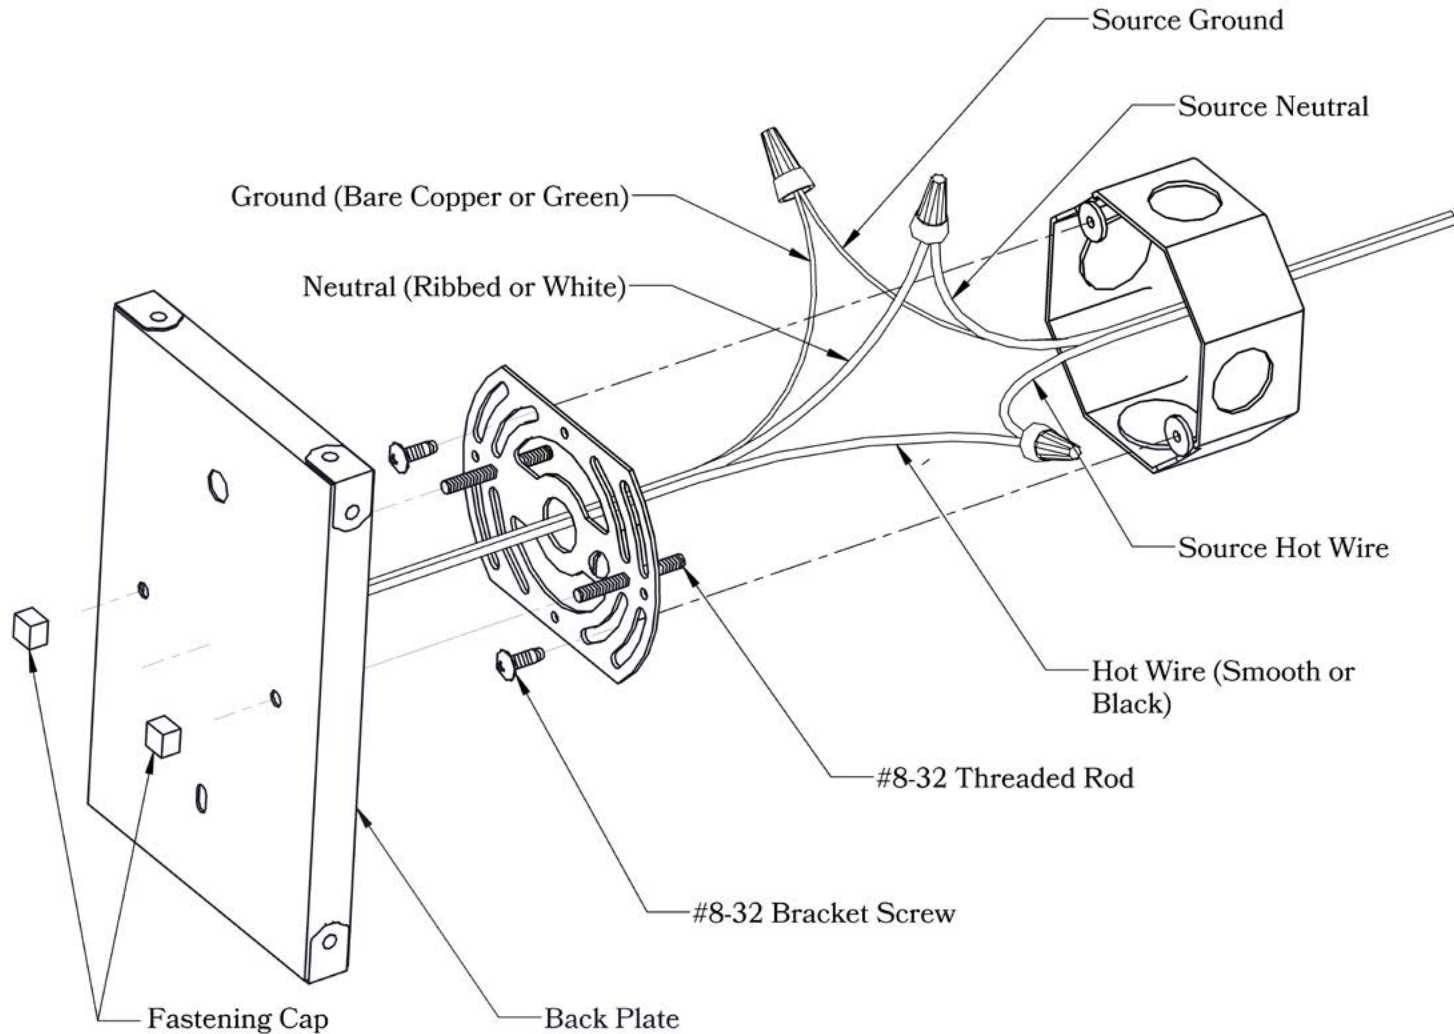

Mounting Instructions | Wall Mount With Caps

CAUTION—DISCONNECT POWER

Always shut off power when installing or repairing this (or any other) electrical appliance. Failure to do so may result in severe injury or death. This product must be installed in accordance with applicable installation codes by a person familiar with the construction and operation of the product, and the hazards involved.