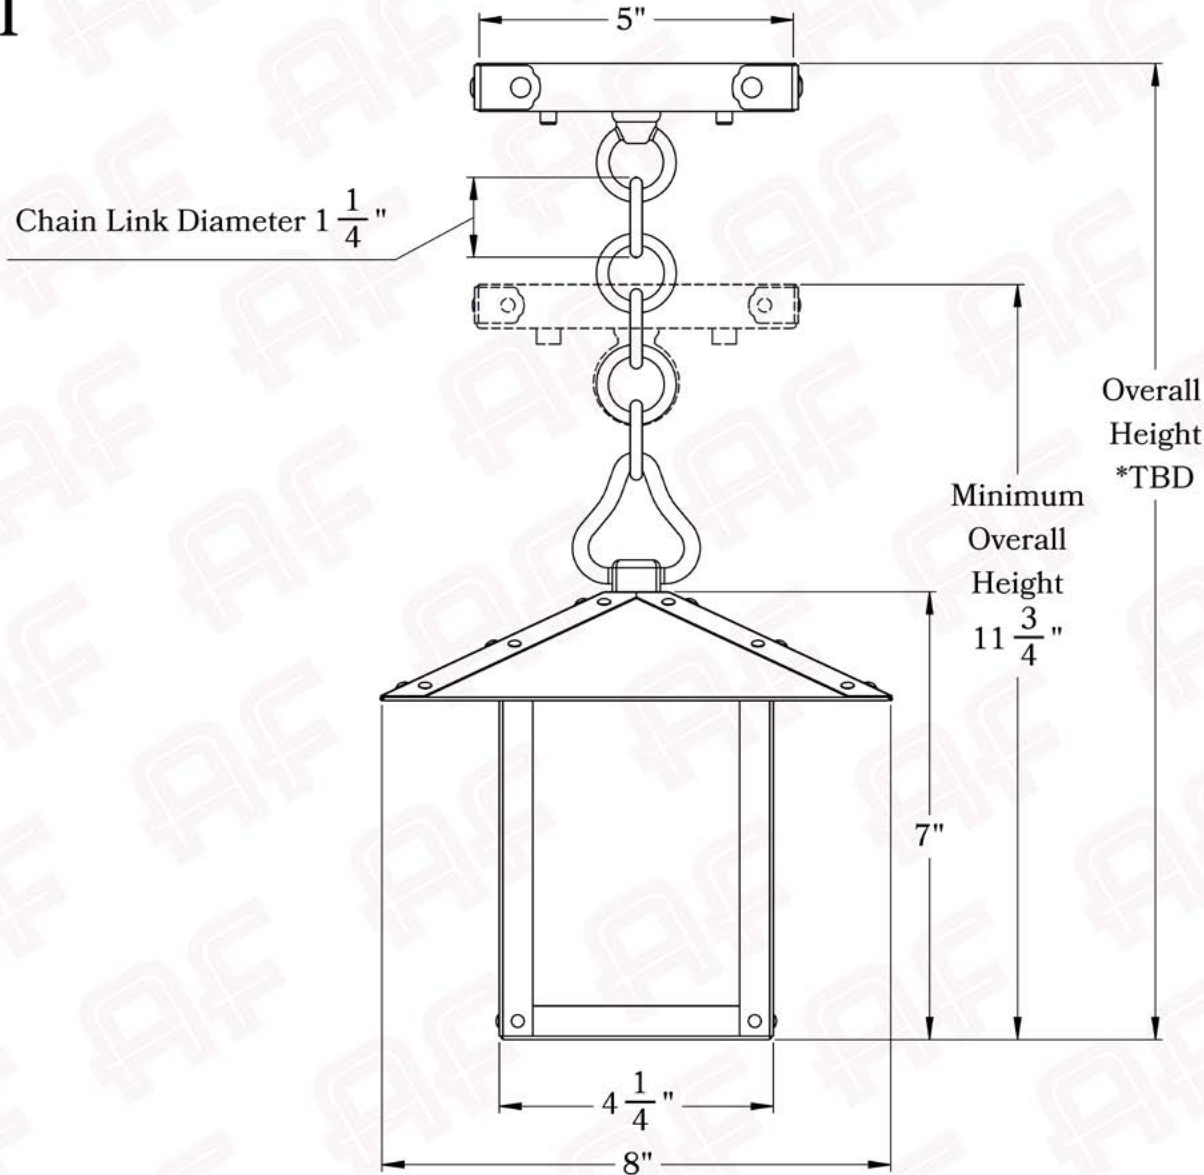

The Brookdale Series
Chain Pendant Lantern
Small

AMERICA'S FINEST 
 *Lighting & Mailbox Co.* 

Small

*TBD= To be determined

Dimensions

Roof Width	8'
Body Width	4 1/4"
Lantern Height	7"
Minimum Height	11 3/4"
Canopy	5"

Electrical Specs

UL Rating	Damp
Voltage	120V
Socket Type	Medium Base - E26
Number of Light Bulbs	1
Max Wattage per Bulb	60W
LED Bulb	Supplied
Dimmable	Yes

Additional Information

Manufacturer	America's Finest Lighting
Mounting Location	Interior and Exterior
Material	Brass
Multiple Overlay Options	Yes
Bottom Glass Panels	Included