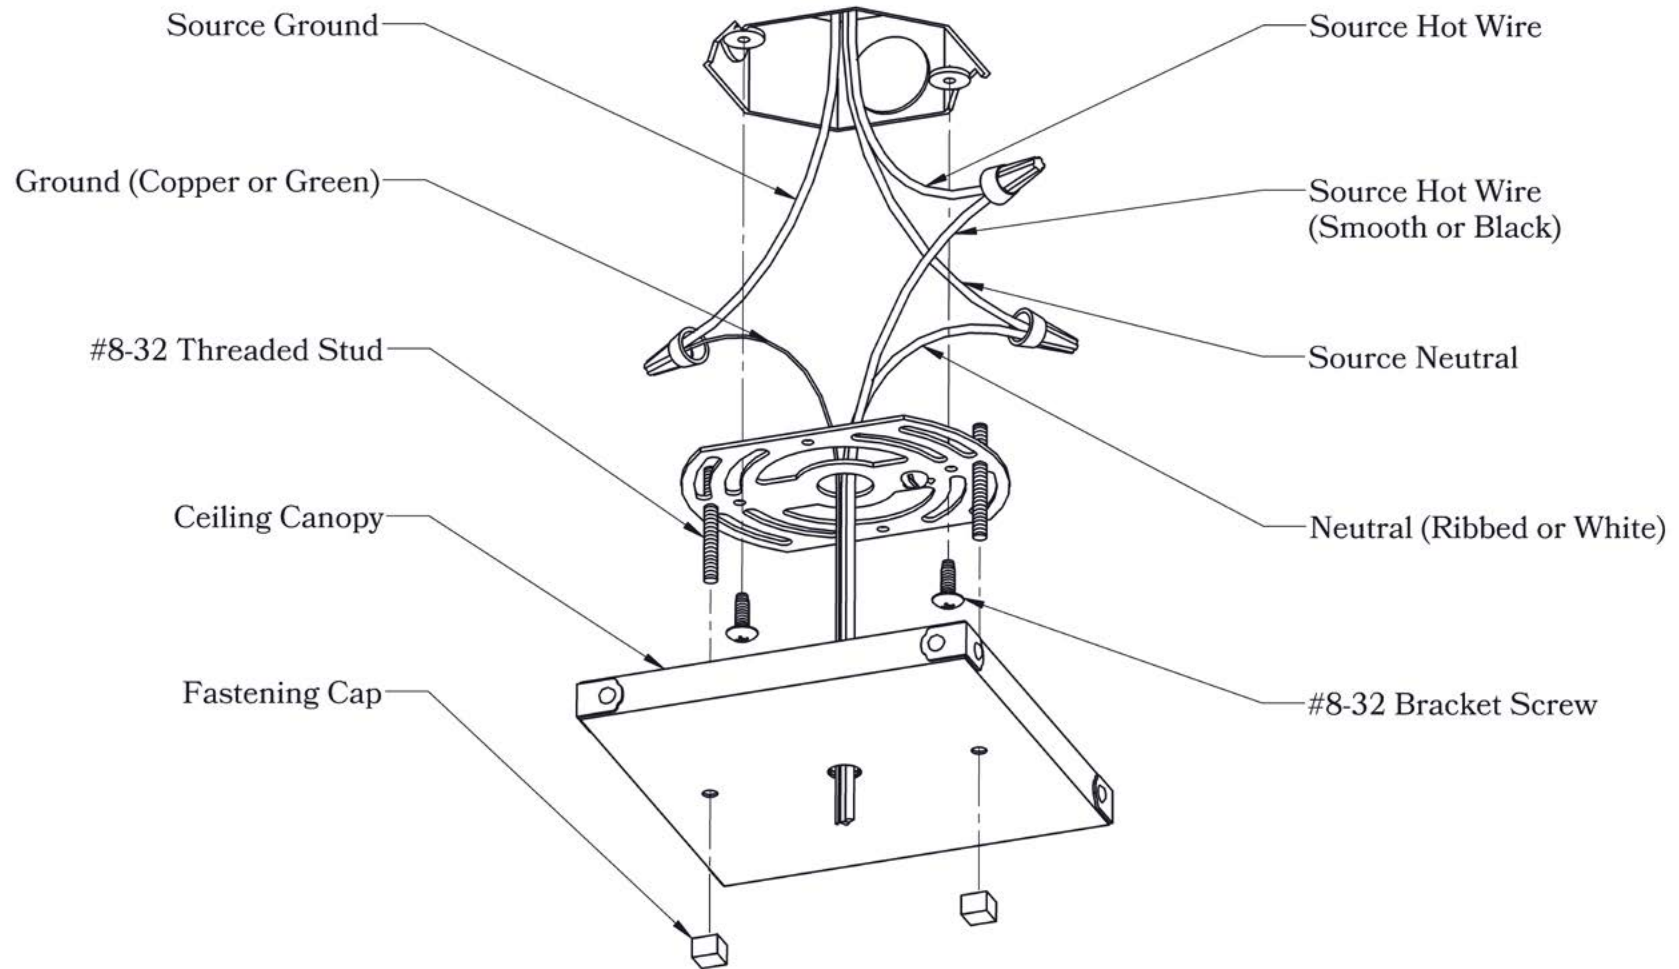

Mounting Instructions | Chain Mount Without Fire Pan

CAUTION—DISCONNECT POWER

Always shut off power when installing or repairing this (or any other) electrical appliance. Failure to do so may result in severe injury or death. This product must be installed in accordance with applicable installation codes by a person familiar with the construction and operation of the product, and the hazards involved.