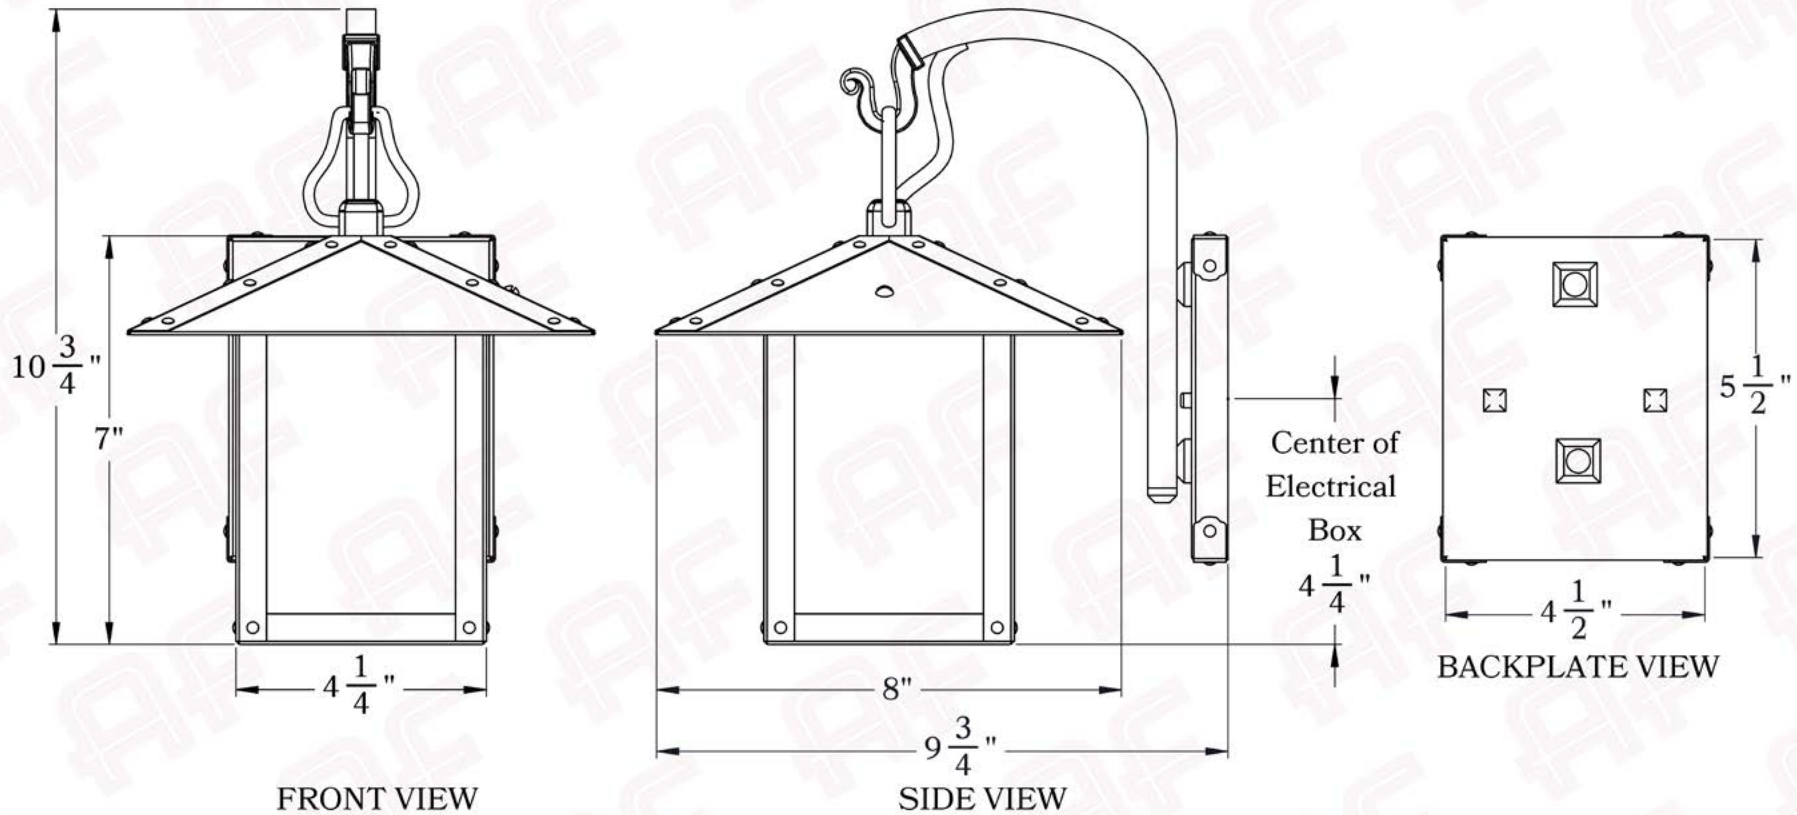

The Brookdale Series
Hook Arm Sconce
Small

AMERICA'S FINEST 
Lighting & Mailbox Co. 

Small

Dimensions

Roof Width	8"
Body Width	4 1/4"
Lantern Height	7"
Height	10 3/4"
Projection	9 3/4"
Mounting Plate	4 1/2" x 5 1/2"

Electrical Specs

UL Rating	Damp
Voltage	120V
Socket Type	Medium Base - E26
Number of Light Bulbs	1
Max Wattage per Bulb	60W
LED Bulb	Supplied
Dimmable	Yes

Additional Information

Manufacturer	America's Finest Lighting
Mounting Location	Interior and Exterior
Material	Brass
Multiple Overlay Options	Yes
Bottom Glass Panels	Included