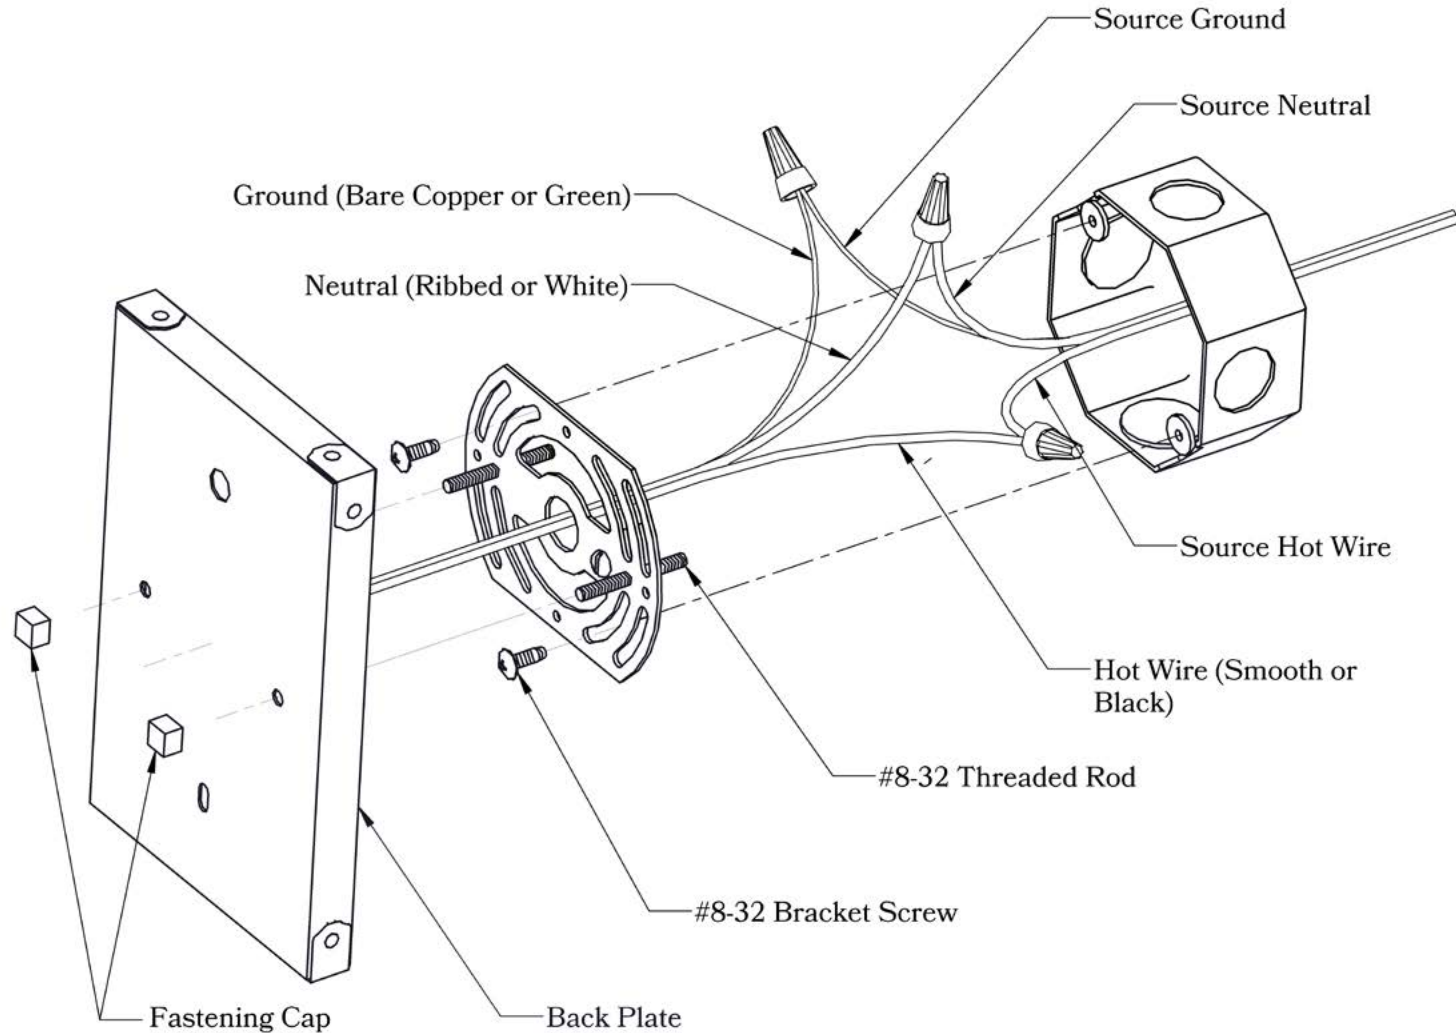

Electrical Specs

UL Rating	Damp
Voltage	120V
Socket Type	Medium Base - E26
Number of Light Bulbs	1
Max Wattage per Bulb	60W
LED Bulb	Supplied
Dimmable	Yes

Additional Information

Manufacturer	America's Finest Lighting
Mounting Location	Interior and Exterior
Material	Brass
Multiple Overlay Options	Yes
Bottom Glass Panels	Included

Mounting Instructions | Wall Mount With Caps**CAUTION—DISCONNECT POWER**

Always shut off power when installing or repairing this (or any other) electrical appliance. Failure to do so may result in severe injury or death. This product must be installed in accordance with applicable installation codes by a person familiar with the construction and operation of the product, and the hazards involved.