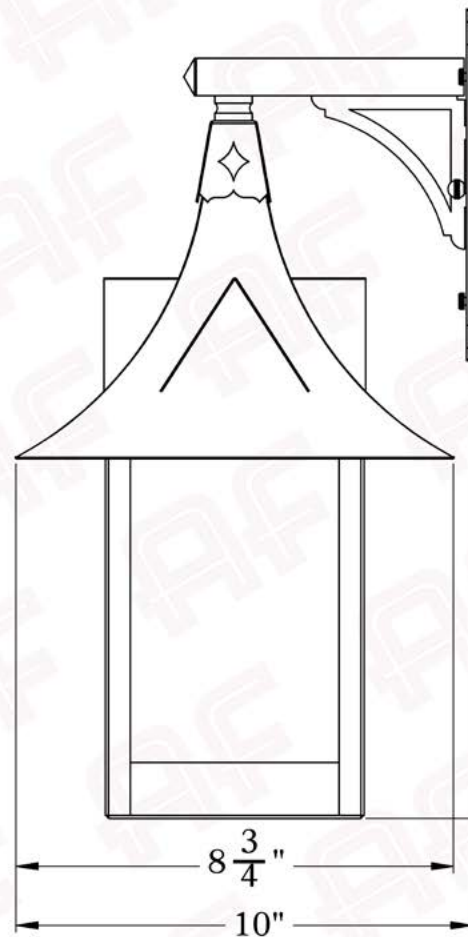

# Medium

FRONT VIEW

SIDE VIEW

BACKPLATE VIEW

## Dimensions

Roof Width	8 3/4"
Body Width	5 1/4"
Lantern Height	14"
Height	16 1/4"
Projection	9 1/2"
Mounting Plate	5" x 7"