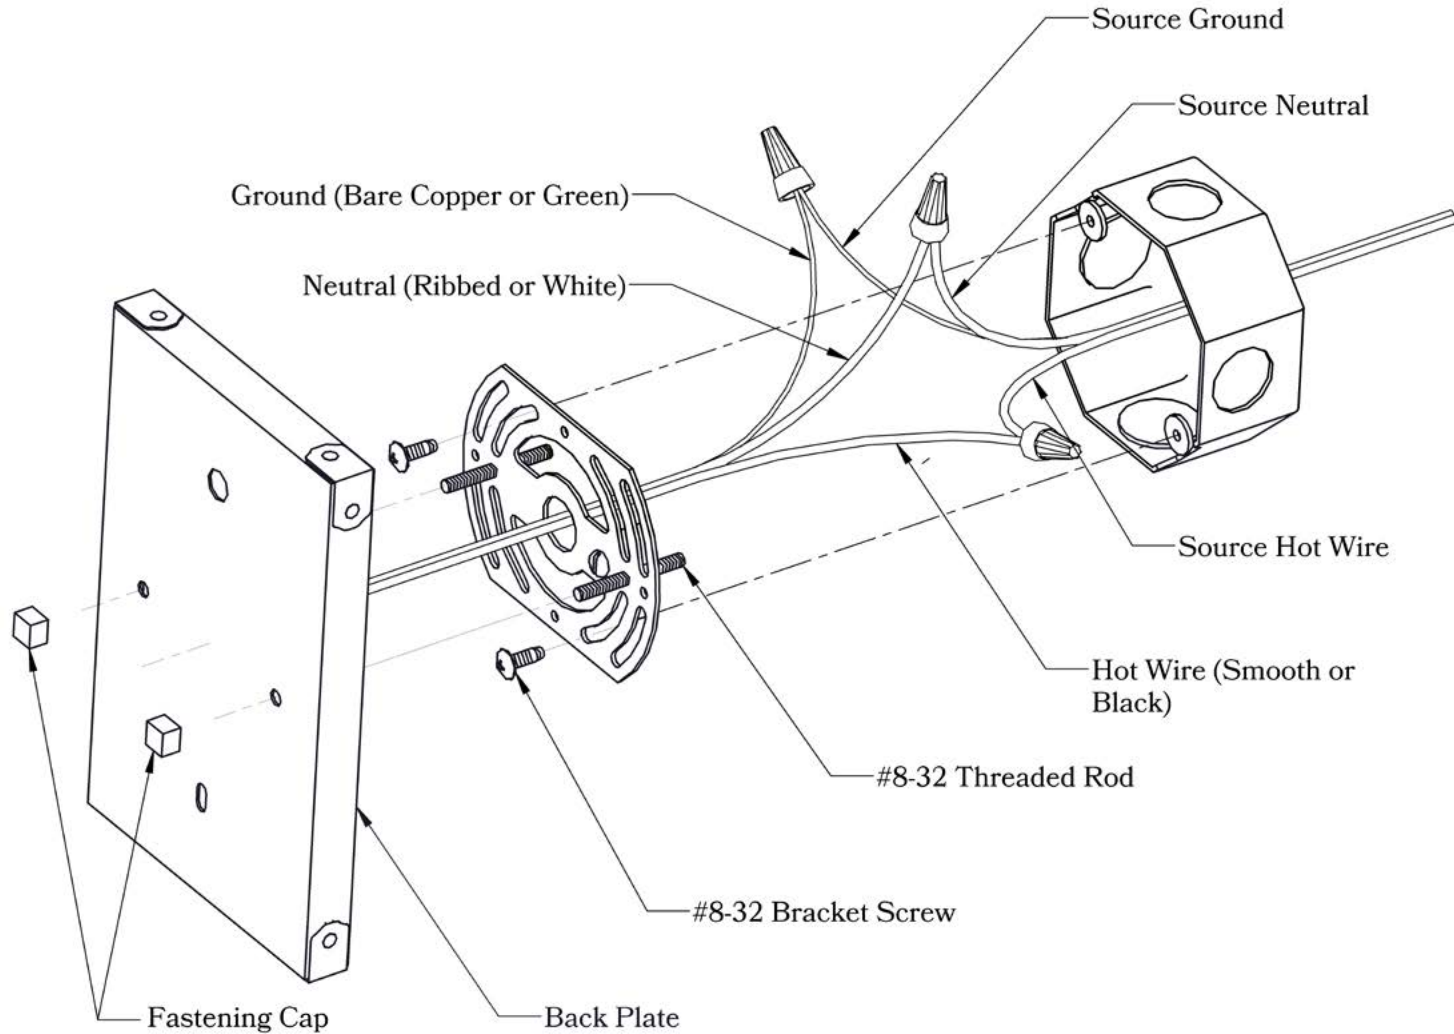

## Additional Information

Manufacturer	America's Finest Lighting
Mounting Location	Interior and Exterior
Material	Brass
Multiple Overlay Options	Yes
Bottom Glass Panels	Included

## Overlays Available In This Series

Cathedral

Gothic

Cross

Vaulted

Glass Only

**Mounting Instructions** | Wall Mount With Caps**CAUTION—DISCONNECT POWER**

Always shut off power when installing or repairing this (or any other) electrical appliance. Failure to do so may result in severe injury or death. This product must be installed in accordance with applicable installation codes by a person familiar with the construction and operation of the product, and the hazards involved.