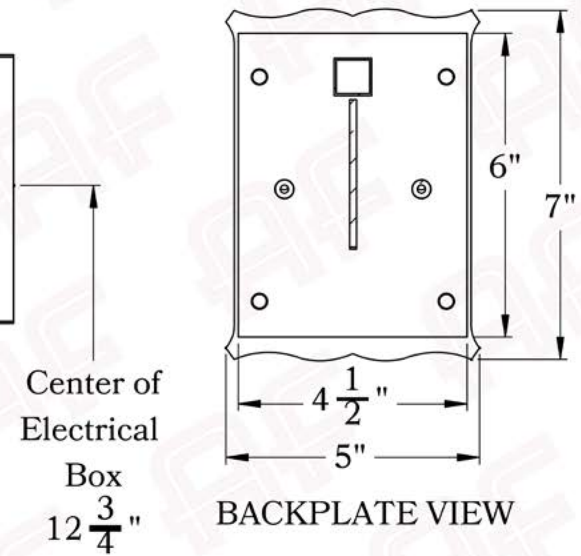

# Medium

FRONT VIEW

SIDE VIEW

BACKPLATE VIEW

## Dimensions

Roof Width	8 3/4"
Body Width	5 1/4"
Lantern Height	14"
Height	16 1/4"
Projection	9 1/2"
Mounting Plate	5" x 7"