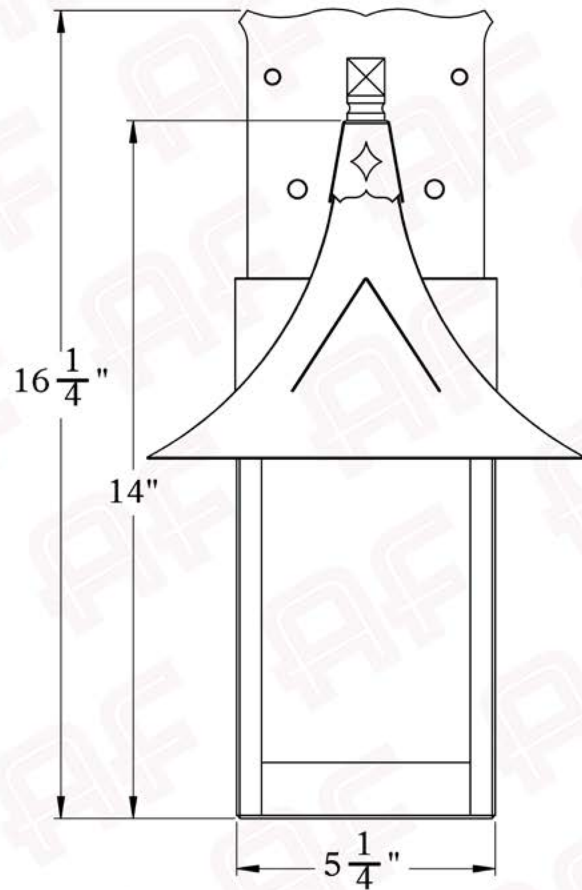

# Medium

FRONT VIEW

SIDE VIEW

BACKPLATE VIEW

## Dimensions

Roof Width	8 3/4"
Body Width	5 1/4"
Lantern Height	14"
Height	16 1/4"
Projection	9 1/2"
Mounting Plate	5" x 7"